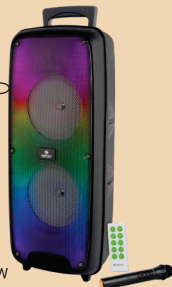

MRP ₹4999

40W

ZEB-JUKE BAR 2510

BT v5.0 • HDMI (ARC) • USB • AUX • LED indicator
Powerful Dual Drivers • External Power Adapter
Glossy Finish • Remote Control

MRP ₹5999

60W

ZEB-JUKE BAR 2601

BT v5.0 • HDMI (ARC) • USB • LED indicator
Powerful Dual Drivers • External Power Adapter
Glossy Finish • Remote Control

Portable Speaker

MRP ₹7999

ZEB-BARREL 200

BT v5.0 • USB & mSD • FM
AUX • TWS Function
6.3mm Mic input
Media / Volume control
Built-in Rechargeable battery
40W

MRP ₹8499

ZEB-BUDDY 600

BT v5.0 • USB & mSD • FM
AUX • LED Display • TWS
6.3mm Mic input
Media/ Volume control
RGB Lights with control Switch
Built-in Rechargeable battery • 40W