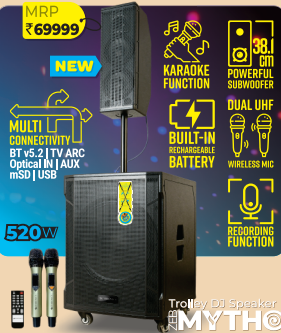

GRANDE

Soundbar with Wireless Subwoofer
ZEB-JUKE BAR 701

MRP
₹25999

BT v5.0 • USB • AUX • LED Display • 200W

SOUNDBAR WITH QUAD DRIVERS

WIRELESS
SUBWOOFER

VIRTUAL
5.1
SURROUND
SOUND

16.51cm Subwoofer • LED Display • Volume/Media Control • HDMI(ARC) • Optical In • Wall Mountable

BT v5.0 | SD

MRP ₹47999

NEW

ZEB-MIGHTY Plus 300w(RMS)
Full range 30.48cm x 4 Drive • SD • USB • BTv5.0

KARAOKE FUNCTION

RECORDING FUNCTION

DUAL UHF WIRELESS MIC

7 BAND EQUALIZER

MRP ₹29999

NEW

ZEB-MIGHTY 210w(RMS)
Full range 30.48cm x 2 Drive • mSD • USBx2 • BTv5.0

ZEB-MONSTER PRO 2x12L3
Full range 30.48cm x 4 Drive

MRP ₹45499

Recording function
Dual UHF Wireless mic
7 band equalizer
Remote control
Karaoke
LED display
300W(RMS)

MRP ₹13999

ZEB-MONSTER PRO 2x15L3
Full range 38.1cm x 2 Drive

MRP ₹69999

NEW

MULTI CONNECTIVITY
BT v5.2 | TV ARC
Optical IN | AUX
mSD | USB

520W

Trolley DJ Speaker
MYTHO

2.0 DJ Speaker
KONG 380W