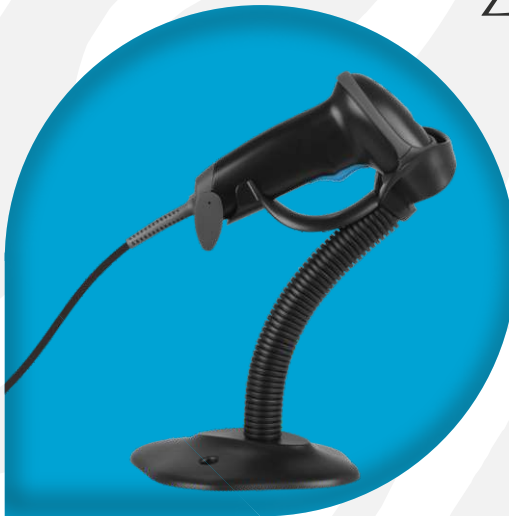

ZEBRONICS
ALWAYS AHEAD

Since 1997

Barcode Scanners

Barcode Scanners

Zebronics has an extensive range of barcode scanners that come with wired/wireless scanning with an ever-increasing need to simplify business needs like checking product inventory and more. Its wide range includes 1D & 2D barcode scanners that come in different model designs to suit business requirements of industries like warehouses, libraries, cargo/shipping industry, courier services, supermarkets, attendance/biometrics, and more such places.

Page of Content

03	1D Barcode Scanner ZEB-BS1H1000	05	1D Barcode Scanner ZEB-BS1H1000DS
07	Wireless 1D Barcode Scanner ZEB-BS1H2000BT	09	2D Barcode Scanner ZEB-BS2D5000
11	2D Barcode Scanner ZEB-BS2H1000		

- 1D SCANNER
- USB INTERFACE
- TRIGGER OPERATION
- LED INDICATOR

ZEB-BS1H1000

ID Barcode Scanner

Warehouse

Attendance & Biometrics

Libraries

Courier Services

Cargo & Shipping

Package contents

Scanner	1 Unit
Connector Cable	1 Unit
User Manual	1 Unit

[1D
SCANNER]

[USB
INTERFACE]

[FLEXIBLE
STAND]

[LED
INDICATOR]

[AUTOMATIC
OPERATION]

ZEB-BS1H1000DS