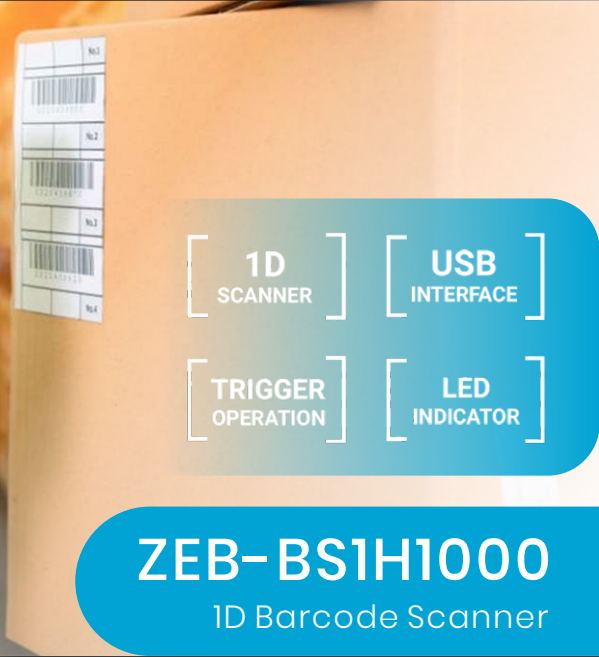

ZEBRONICS
ALWAYS AHEAD

Since 1997

Barcode Scanners

Barcode Scanners

Zebronics has an extensive range of barcode scanners that come with wired/wireless scanning with an ever-increasing need to simplify business needs like checking product inventory and more. Its wide range includes 1D & 2D barcode scanners that come in different model designs to suit business requirements of industries like warehouses, libraries, cargo/shipping industry, courier services, supermarkets, attendance/biometrics, and more such places.

Page of Content

03	1D Barcode Scanner ZEB-BS1H1000	05	1D Barcode Scanner ZEB-BS1H1000DS
07	Wireless 1D Barcode Scanner ZEB-BS1H2000BT	09	2D Barcode Scanner ZEB-BS2D5000
11	2D Barcode Scanner ZEB-BS2H1000		

- 1D SCANNER
- USB INTERFACE
- TRIGGER OPERATION
- LED INDICATOR

ZEB-BS1H1000

ID Barcode Scanner

Warehouse

Attendance & Biometrics

Libraries

Courier Services

Cargo & Shipping

Super Markets

Specification

Device Type	Handheld
Connectivity	USB
Barcode Dimension Support	1D
Indicators	Buzzer, LED
Scan Rate	200scans/sec
Scan Angle	Pitch $\pm 30^\circ$, Skew: $\pm 45^\circ$, Roll: $\pm 60^\circ$
Print Contrast Ratio	>25%
Resolution	3.3mil
Light Source	650nm LASER
Input Voltage	DC 5V
Housing Material	PVC
OS Compatibility	Windows 7, 8.1, 10, Linux, Mac
Cable Length	2m
Product Dimension	65 x 86 x 165 mm(W x D x H)
Net. Weight	120g