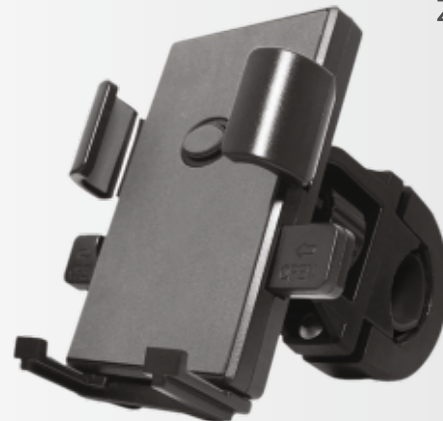

₹ 899/-

Foldable Design | 360° Rotatable Holder | Max 17.5 cm Screen Size
Strong Suction Cup | One Press Lock and Release | Cable Management
For Windshield, Dashboard and Other Suitable Surfaces
180° Tilt Adjustments | Extendable Telescopic Arm upto 60mm
Anti-Skid Silicone Pads

ZEB-CMH50

₹ 599/-

Powerful Neodymium Magnets | 360° Rotation | Cradle-Free Design
Universal Compatibility with Metal Plate | Safe & Stable | Space-Saving
Anti-Skid Silicone Pad

Bike Mobile Holders

ZEB-BMH120

₹ 699/-

360° Rotatable Holder | Max 17.53 cm Screen Size | Metal Body
Strong Hold | Stable and Secure | Rearview Mirror Mountable

ZEB-BMH110

₹ 699/-

For Bicycles and Motorcycles | 360° Rotatable Holder | Strong Hold
Max 15.5 cm Screen Size | One Press Lock and Release | Tilt Adjustments
Cable Management | Anti-Skid Silicone Pads | Stable and Secure

Mobile Stands

ZEB-MS90

₹ 799/-

360° Rotatable Holder | Universal Clamp
Safe and Stable | Multi Angle Adjustment
Foldable and Compact Design
Max 17.53 cm Screen Size | Silicone Pads

Available colors ● ○

ZEB-MTS250