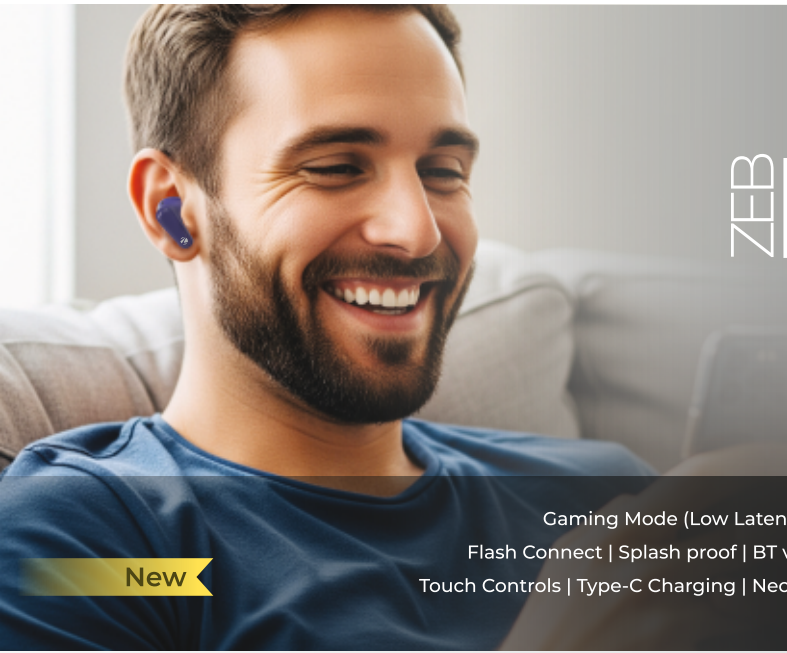

Wireless Earbuds

ZEB-Dh'vny E11

₹ 4,299/-

Available in Colours

Gaming Mode (Low Latency) | 10mm Drivers
Flash Connect | Splash proof | BT v5.4 | Call Function
Touch Controls | Type-C Charging | Neodymium magnets

New