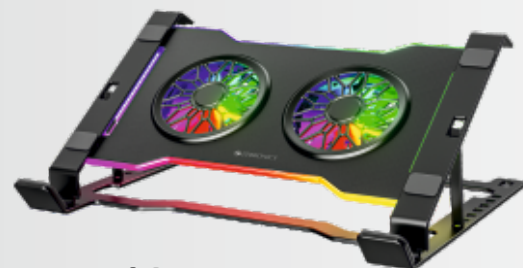

Laptop Stands

New

ZEB-NS6000

₹ 4,999/-

Dual Powerful Fans | Metal Body | Multicolor LED Lights | Anti Rust
7 Adjustable Levels | Type-C Powered | Anti-Slip Silicone Rubber Pads
Fan Speed Controller | 58 CFM Airflow | Supports Max 5kg
Supports upto 43.18cm(17) Laptop Sizes | Foldable & Ergonomic

New

ZEB-NS5000

₹ 4,999/-

Available colors

Dual Powerful Fans | Metal Body | Multicolor LED Lights | Anti Rust
7 Adjustable Levels | USB A and Type-C Ports | Foldable & Ergonomic
Anti-slip Silicone Rubber Pads | Supports Max 5kg | Fan Speed Controller
58 CFM Airflow | Supports upto 43.18cm(17) laptop sizes | USB Powered