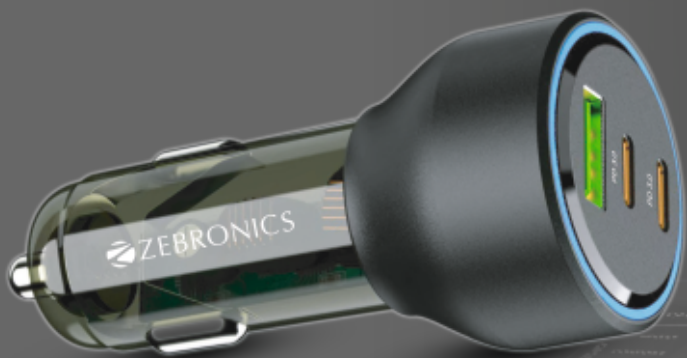

₹ 2,999/-

Available colors ● ●
Super Strong Magnetic Pad | 1m Type-C Cable
15W (Max.) | Built in Protections | Aluminum Body
Foreign Object Detection
Supports Type-C PD Adapters***

ZEB-WCC150

₹ 1,999/-

Wireless Charging | 15W Fast Charging
360° Rotatable Holder | 180° Tilt Adjustments
Max 17.5 cm Screen Size | Strong Suction Cup
Extendable Telescopic Arm upto 60mm
Type-C Input Port | Built-in Protections
Safe and Secure | 1 Meter Cable
For Windshield, Dashboard and
Other Suitable Surfaces

ZEB-WCC100

₹ 1,799/-

Wireless Charging | 15W Fast Charging
360° Rotatable Holder | Max 17.5 cm Screen Size
Strong Suction Cup | One Press Lock and Release
Type-C Input Port | Built-in Protections
Safe and Secure | 1 Meter Cable
For Windshield, Dashboard and Other Suitable Surfaces

*Recommended for compatible iPhone and Apple watch series. **Recommended for compatible iPhone series. ***PD Adapter not included.

Car Chargers

New

ZEB-CC82

₹ 1,799/-

- Multi Output (USB + 2 x Type C)
- Total 82W (Max.)
- Rapid Charging
- Over Current & Short Circuit Protection
- Transparent Design
- 1 Meter Type-C to Type-C Cable
- LED Indicator