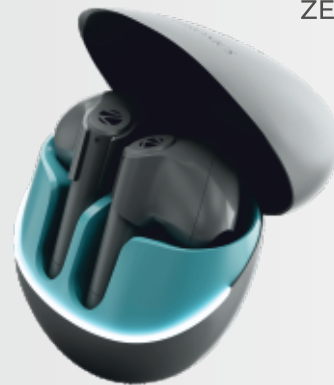

ZEB-PODS zi 12

₹ 2,799/-

Available in Colours

Up to 35h* Backup | Rapid Charging (10min charge for 90min* use)
Gaming Mode (Low Latency) Environmental Noise Cancellation (ENC)
Dual EQ Modes | 10mm Drivers | Splash proof | BT v5.3 | Call Function
Touch Controls | Type-C Charging