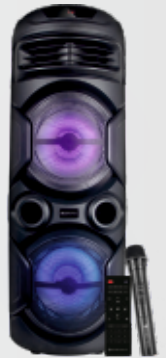

ZEB-THUMP 150

₹ 6,999/-