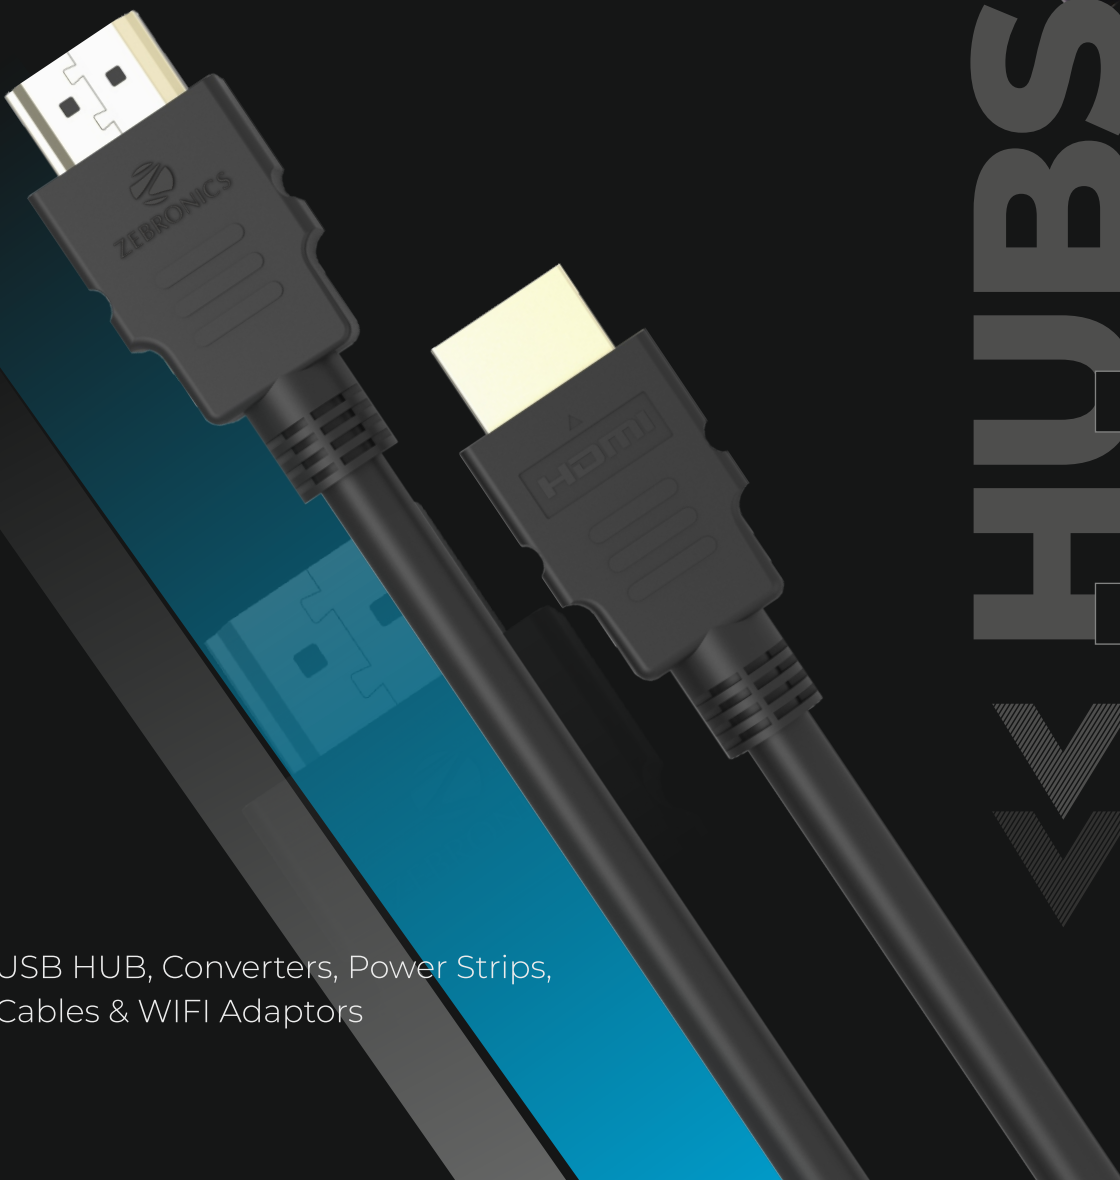

USB HUBS & CABLES

USB HUB, Converters, Power Strips,
Cables & WIFI Adaptors