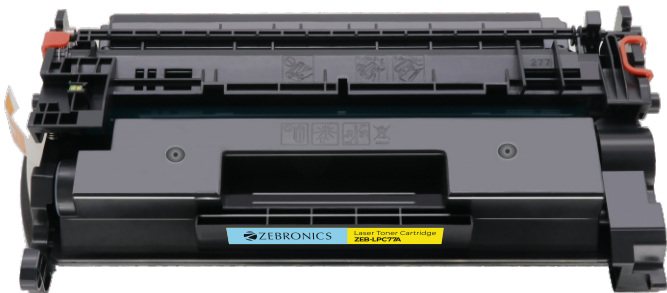

ZEB - LPC77A | Upto 3100 Page Yield

• Suitable for use in (Without Chip)

H LJ Pro M304a / M305d / M305dn / M404d / M404n / M404dn /
M404dw / M405n / M405dn / M405dw / M405d
HP LJ Pro MFP M329dw / M329dn / M429dw / M429fdn /
M429fdw/HP LaserJet Enterprise MFP M431f/HP LaserJet
Enterprise M407dn