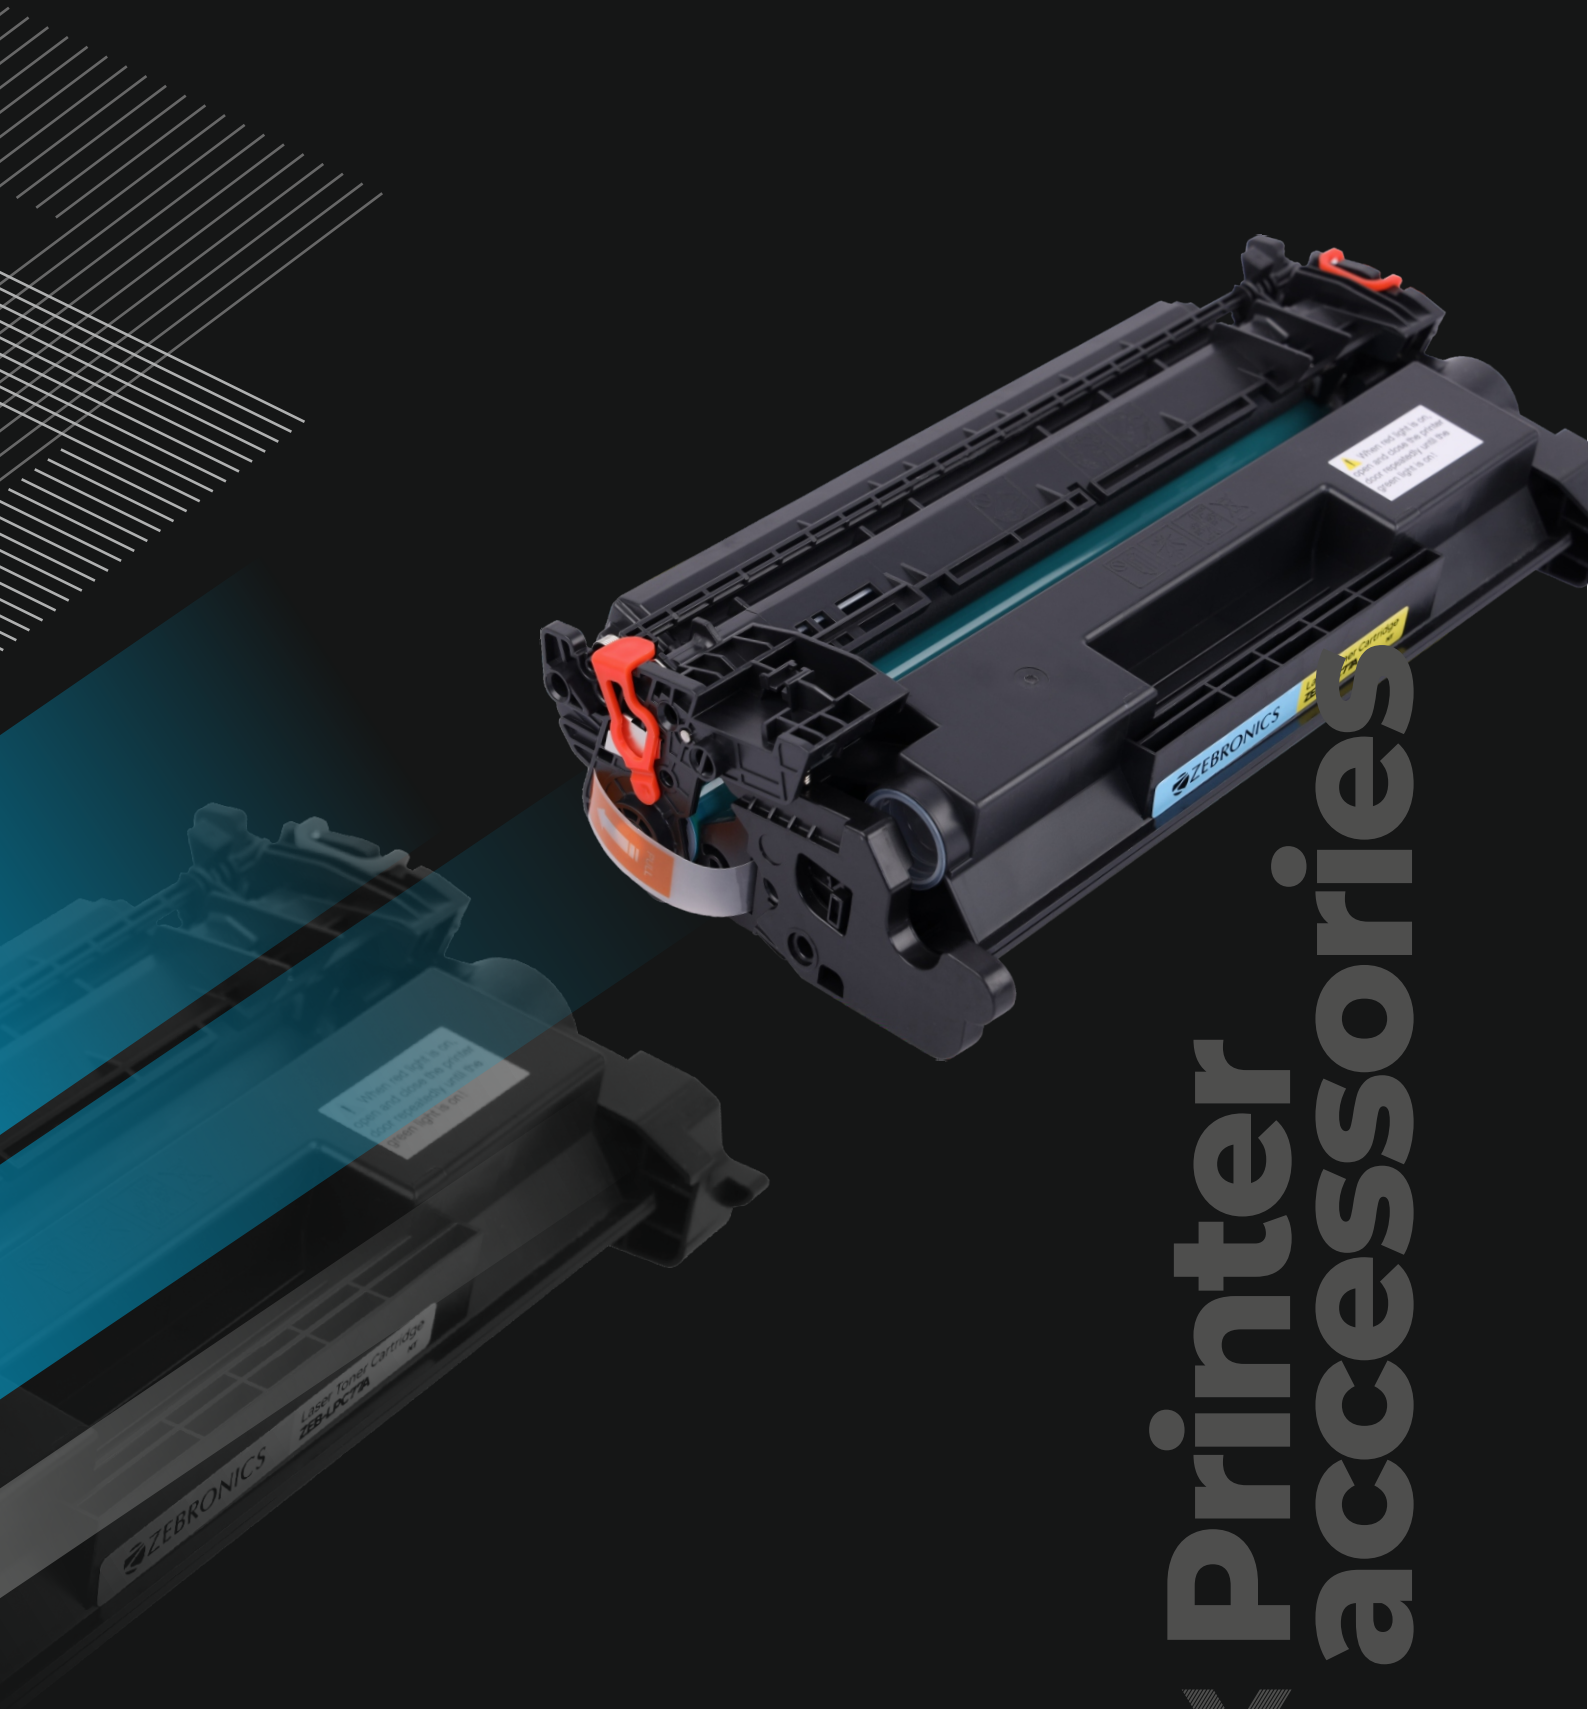

Laser Toner Cartridge

<< Printer accessories