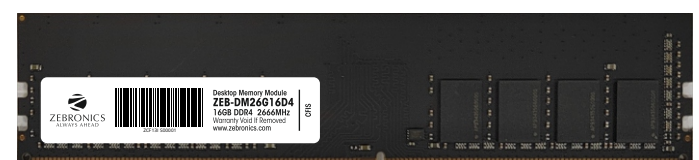

ZEB - DM26G16D4 | RAM

- Low Power Consumption
- 2666 MHz
- DDR4
- DRAM
- 16GB