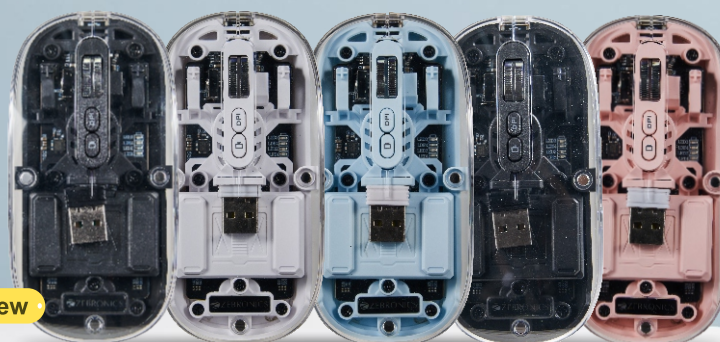

## ZEB - SPEEDY | Wireless Mouse

- Comfortable & Ergonomic Design
- Works on Most Surfaces
- 6 Buttons
- Power Saving Mode
- High Precision

## ZEB - SHINE | Wireless Mouse

- Comfortable To Use
- Works on Most Surfaces
- 4 Buttons
- Power Saving Mode
- High Precision

## ZEB - SHEER | Wireless Mouse

- Transparent Body with RGB LED
- Dual Mode (2.4GHz + BT)
- Built-In Rechargeable Battery
- 5 Buttons
- 4 Level DPI & Mode Switch
- LED indicator
- Plug & Play
- High Precision

## ZEB - NEXA | Wireless Mouse

- Comfortable & Ergonomic Design
- Dual Mode (2.4GHz + BT)
- Silent Operation
- 3 Buttons
- Power On/Off Button
- Plug & Play
- High Precision

New