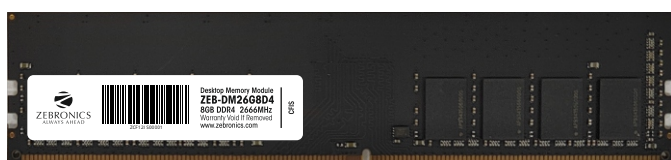

RAM

ZEB - DM26G8D4 | RAM

- Low Power Consumption
- 2666 MHz
- DDR4
- DRAM
- 8GB