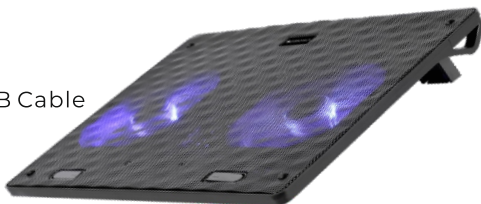

Notebook Cooling Pad

ZEB - NC3300 | Laptop Cooling Pad

- Two Step Retractable Stand
- Dual 120mm Fans with Blue LED
- USB Powered
- USB Port
- Light Weight
- Detachable USB Cable
- 75CFM Airflow