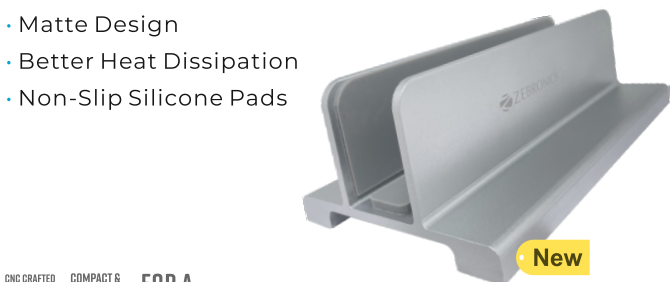

## ZEB - NS50 PRO | Laptop Stand

- Helps ventilation for Laptops
- Ultra-Compact
- Wide Compatibility
- 15° Inclination Angle
- Foldable Stand
- Rigid Design

## ZEB - NS3000 | Laptop Stand

- Supports Max 5kg weight
- Ergonomic Design
- For Laptop and Tablet
- Foldable Design
- Easy to Carry
- Carbon Steel Body
- Anti Rust

## ZEB - NS3000 PRO | Laptop Stand

- Supports Max 5kg weight
- For Laptop and Tablet
- Foldable & Ergonomic
- 360° Rotatable
- Metal Body
- Anti Rust

## ZEB - NS2000V | Laptop Stand

- Compatible with Laptops, Tablets & Phones
- Supports Device up-to 2.5cm Thickness
- Matte Design
- Better Heat Dissipation
- Non-Slip Silicone Pads