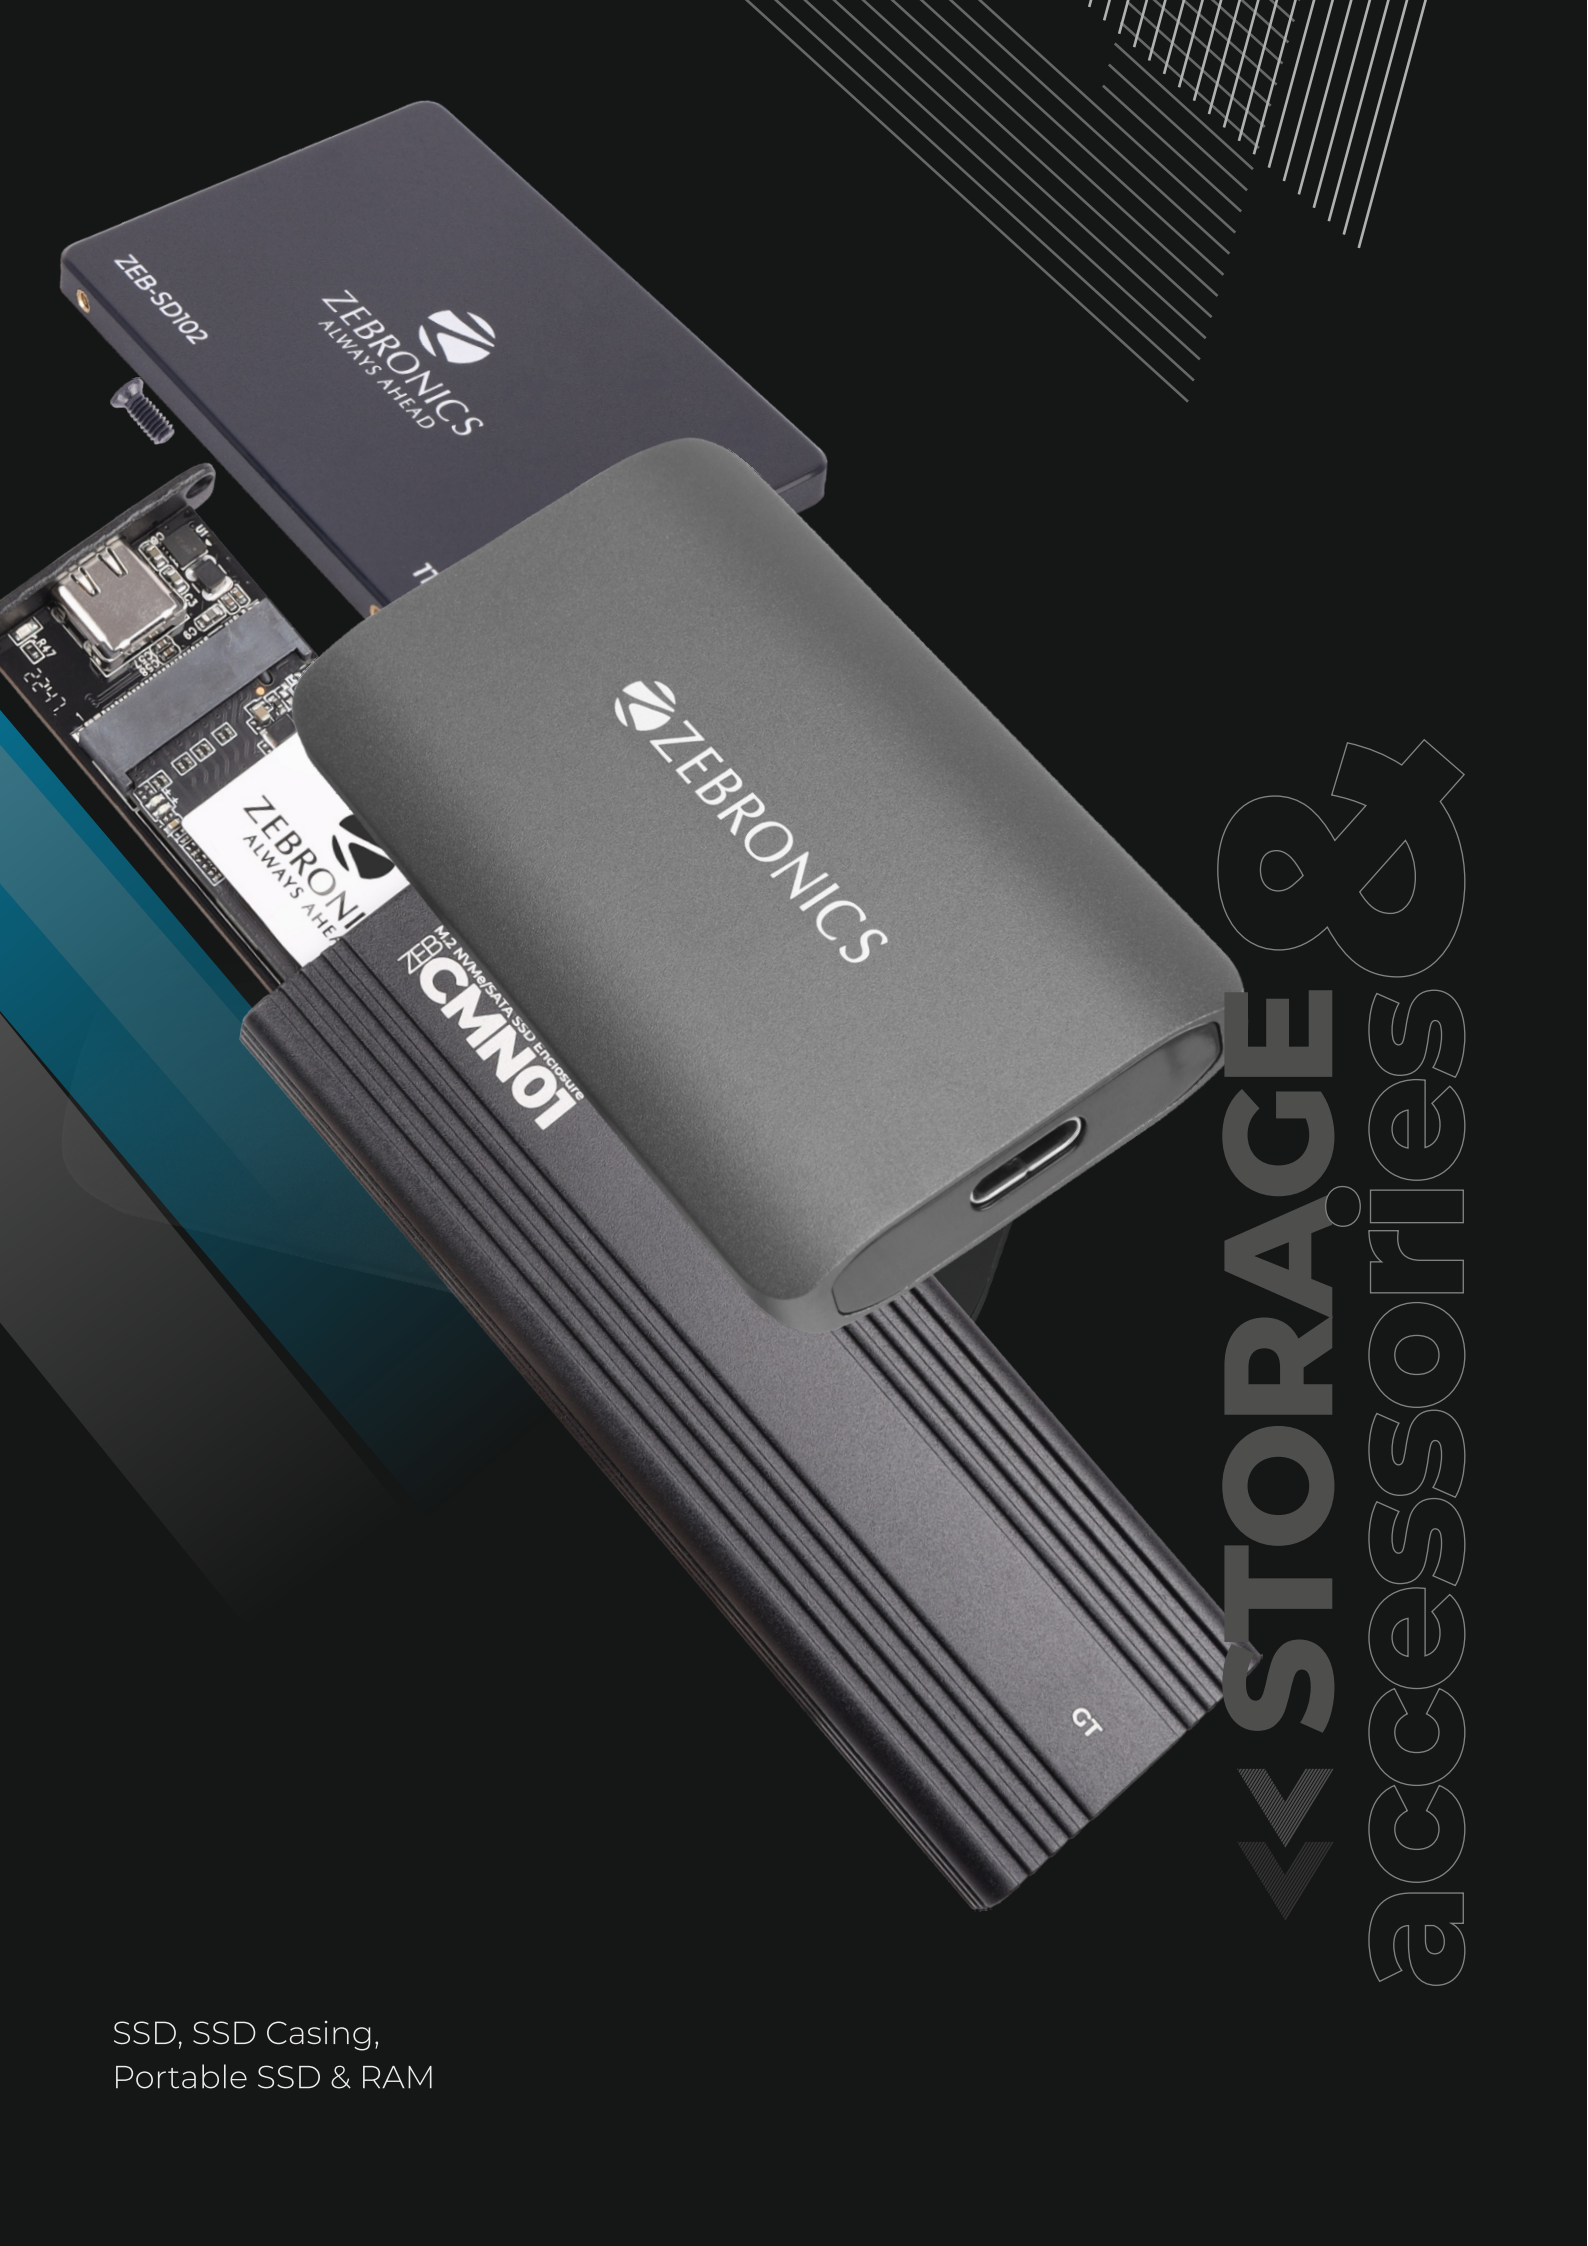

SMUDGE  
FREE  
OUTPUT

HIGH RESOLUTION  
BLACKNESS

ECO  
FRIENDLY