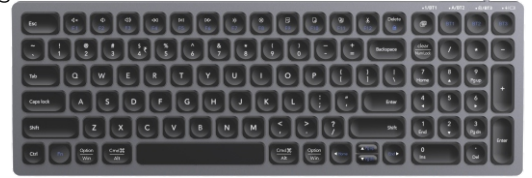

## ZEB - K5002MW | Wireless Keyboard

- Integrated Multimedia keys
- 109 keys
- UV Coated Keycaps
- LED Indicator
- Upto 3 BT Connections
- For Laptops, Desktops, Smartphones & Tablets

New

## ZEB - K51 | Wired Keyboard

- 12 Integrated Multimedia Keys
- 1.35m Cable length
- 105 keys
- Slim Design
- Plug & Play

Available in Colours

New

## ZEB - K5001MW | Wireless BT Keyboard

- For Laptops, Desktops, Smartphones & Tablets
- Mac, Windows & Android Compatible
- Built in rechargeable battery
- Integrated multimedia keys
- Type C Charging
- 99 Keys Layout
- Scissor Switch
- Slim design