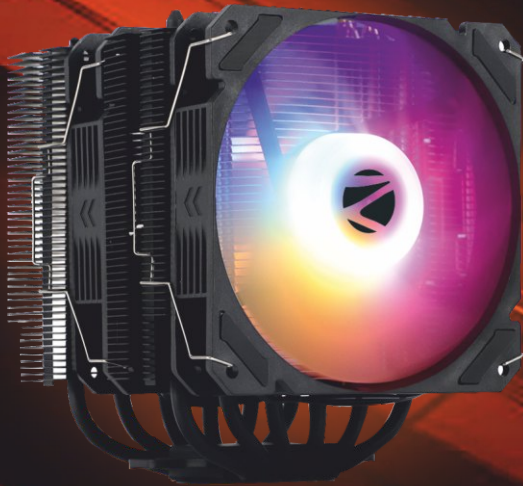

ZEB - FC230A

Tower Cooler | Supports upto LGA1700 Socket / AM5 Socket | High Performance Thermal Compound | Easy to Install | Silent Operation | 4 Pin PWM Fan | RGB Fan | Rapid Cooling | 2 Copper Heat Pipes | Direct contact base

ZEB - FC430A

Tower Cooler | Supports upto LGA1700 Socket / AM5 Socket | High Performance Thermal Compound | Easy to Install | Silent Operation | 4 Pin PWM Fan | 120mm RGB Fan | Rapid Cooling | 4 Copper Heat Pipes | Direct contact base

ZEB - FC1200U

Dual Tower Cooler
Supports upto LGA1700 Socket / AM5 Socket
High Performance Thermal Compound
Easy to Install
Silent Operation
4 Pin PWM Fan
Dual 120mm ARGB Fan
Rapid Cooling
6 Copper Heat Pipes
Motherboard ARGB sync support*
Direct contact base
*Support major sync softwares

ZEB - FC120V

Low Profile Cooler | Supports upto LGA1700 Socket / AM5 Socket | Easy to Install | Silent Operation | 4 Pin PWM Fan | 120mm Fan | 55 CFM

ZEB - FC120A

Low Profile Cooler | Supports upto LGA1700 Socket / AM5 Socket | Easy to Install | Silent Operation | 4 Pin PWM Fan | 120mm Fan | 55 CFM