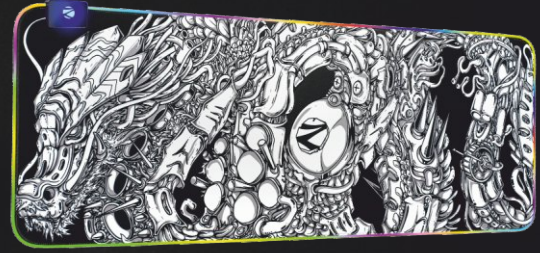

## ZEB - ASTRO

6 Level DPI Switch | 7 Buttons | RGB LED Light modes | 1.5m Braided Cable | High Resolution Sensor | Advanced Windows software | Upto 7200 DPI | DPI Indicator

## ZEB - TRANSFORMER M2

Upto 4200 DPI  
Gold Plated USB  
6 buttons  
Multi Color LED lights  
1.8m Braided Cable  
High Resolution sensor  
DPI switch  
Plug & Play

## ZEB - BLAZE XL RGB

Micro weave texture for optimal accuracy | Consistent seamless surface | Optimised for all mouse sensors | 80 x 30 cm | Anti slip rubber base | Portable design, roll and go | Reinforced edges | 13 RGB Modes +1 off mode | 2 Levels of Brightness | 1.8m cable | 4mm thickness