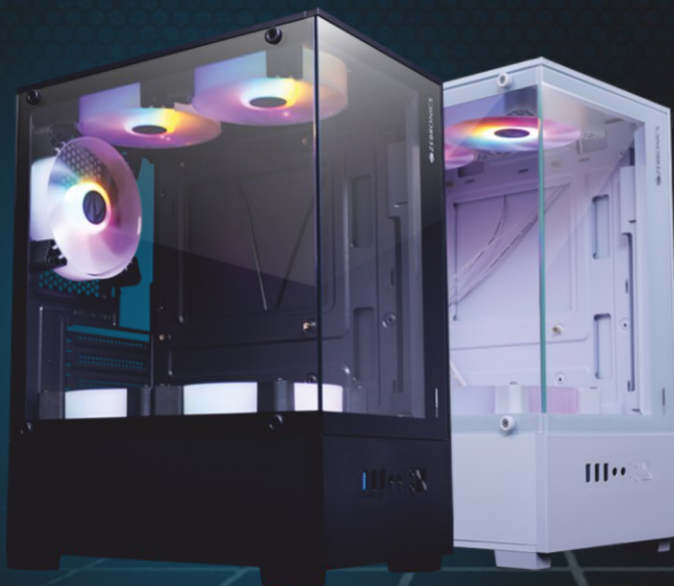

ZEB - ICEBERG

- USB 3.0
- 5 x 120mm Multicolor LED Ring Fans
- Front & Side Wraparound Tempered Glass
- mATX/Mini ITX
- Top Magnetic Dust Filter

Available in Colours ☒ ☐