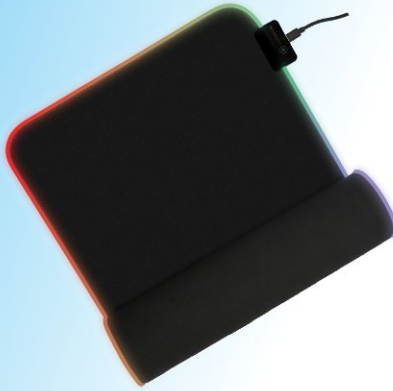

ZEB - BLAZE XL RGB

Micro weave texture for optimal accuracy | Consistent seamless surface | Optimised for all mouse sensors | 80 x 30 cm | Anti slip rubber base | Portable design, roll and go | Reinforced edges | 13 RGB Modes +1 off mode | 2 Levels of Brightness | 1.8m Braided cable | 4mm thickness