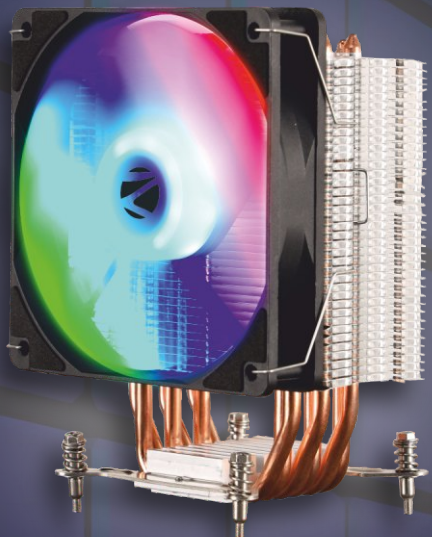

Tower Cooler
Supports upto LGA1700 Socket / AM5 Socket
High Performance Thermal Compound
Easy to Install
Silent Operation
4 Pin PWM Fan
120mm ARGB Fan
Rapid Cooling
6 Copper Heat Pipes
Motherboard ARGB sync*
Direct contact base
* Support major sync softwares