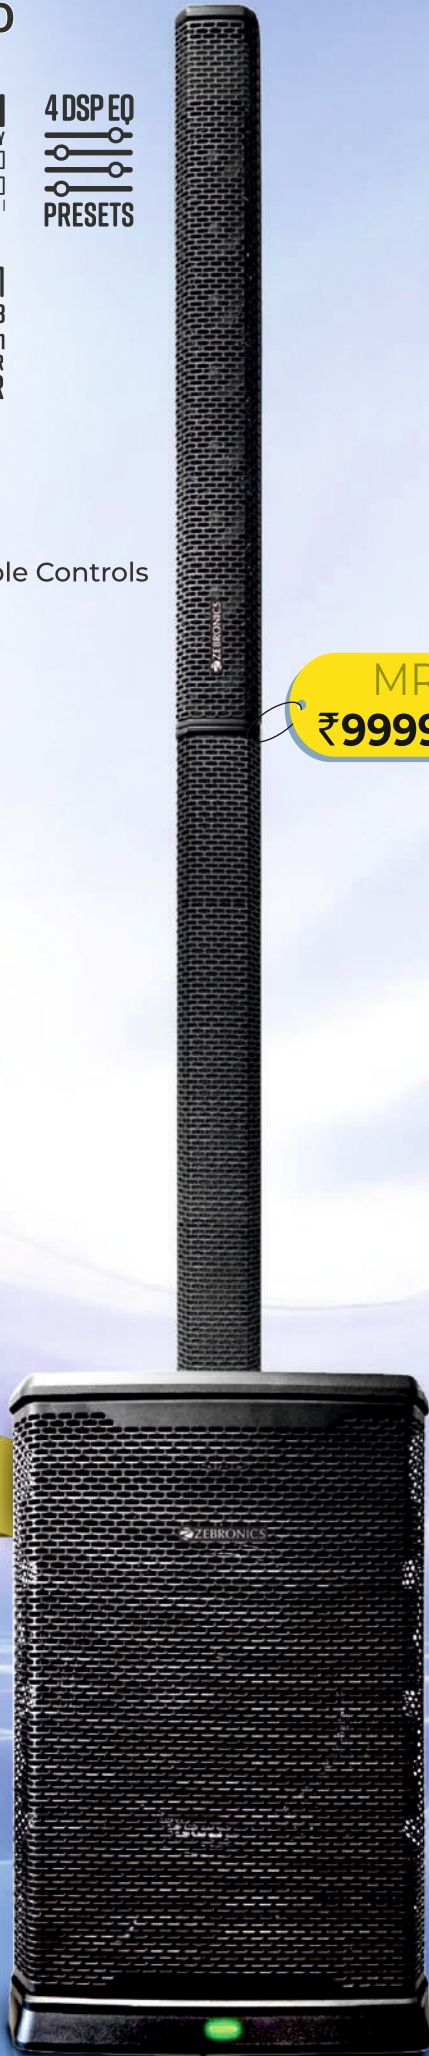

6.3mm & XLR Guitar Inputs

XLR Line Input · Volume, Bass & Treble Controls

Mic Volume & Echo Controls

LCD Display · Remote Control

MRP
₹99999

NEW

ZEB-GLOW 101

80W RMS
OUTPUT