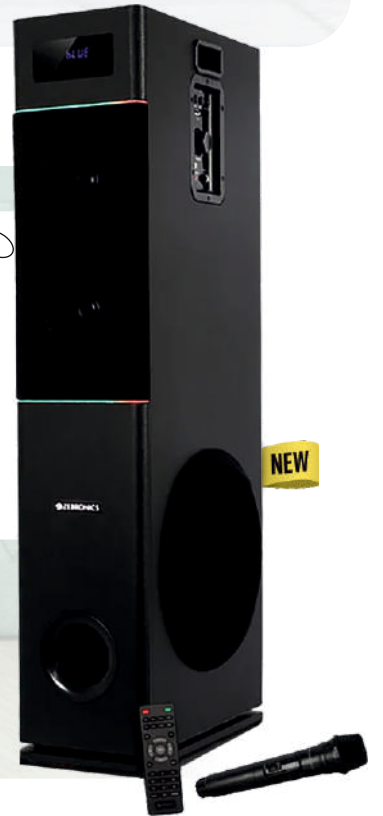

ZEB-JUKE BAR 9850

Dolby
ATMOS

725W RMS
OUTPUT

MRP
₹74999

Soundbar with 5Drivers · Wall Mountable
LED Display · Satellite with Top Firing Speaker
RGB LED Light · Wireless UHF Microphone
Powerful Bass · Remote Control

TOWER SPEAKER

ZEB-HYPER

240W RMS

OUTPUT

MRP
₹19999

NEW

DUAL
20.32cm
SUBWOOFER

FM
RADIO

140W RMS
OUTPUT

20.32cm
SUBWOOFER DRIVER

FM
RADIO

POWERFUL
BASS

RGB
LIGHTS

ZEB-GIGA

MRP
₹14999

BT v5.1 / USB / AUX • Powerful Bass
Wireless Mic Included • FM Radio
Integrated Media Control • 2 way Design
Remote Control • LED Display
Dual Mid Range Drivers
6.3mm Microphone Input

160W RMS
OUTPUT

20.32cm
SUBWOOFER

FM
RADIO

POWERFUL
BASS

NEW

NEW

MRP
₹5499

ZEB-GIGA MINI