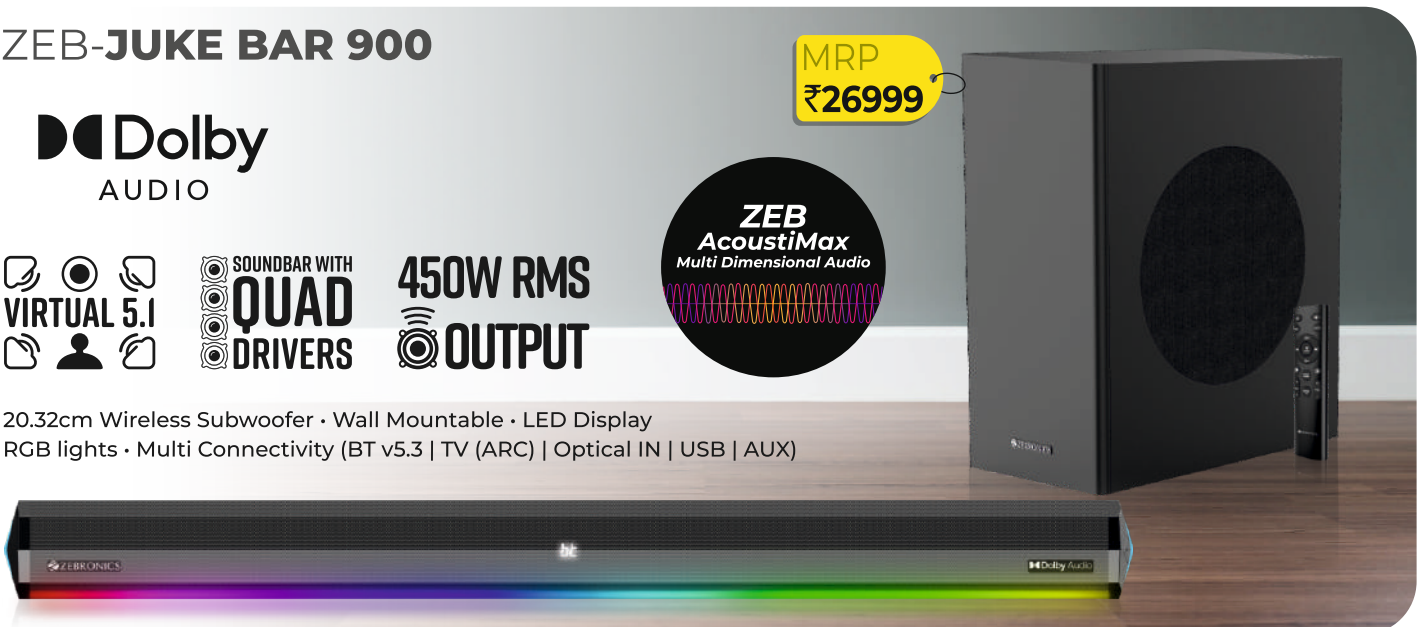

ZEB-JUKE BAR 9450 PRO DOLBY 5.1

MRP
₹41999

5.1 CH SURROUND SOUND
625W RMS OUTPUT

Soundbar with 3 Drivers • 16.51cm Subwoofer
Dual Rear Satellites • LED Display • Wall Mountable
Multi Connectivity (BT v5.0 | TV (ARC) | Optical IN | USB | AUX)

ZEB-JUKE BAR 7451 PRO 5.1

MRP
₹19999

240W RMS OUTPUT

SOUNDBAR WITH
3 DRIVERS

13.3cm SUBWOOFER

Wall Mountable • 5.1 CH surround sound • Dual Rear Satellites
Multi Connectivity (BT v5.3 | TV (ARC) | USB | AUX) • LED Display

ZEB-JUKE BAR 900

MRP
₹26999

VIRTUAL 5.1
SOUNDBAR WITH QUAD DRIVERS
450W RMS OUTPUT

20.32cm Wireless Subwoofer • Wall Mountable • LED Display
RGB lights • Multi Connectivity (BT v5.3 | TV (ARC) | Optical IN | USB | AUX)

ZEB-JUKE BAR 701**GRANDE**

MRP
₹27999

280W RMS
OUTPUT

SOUNDBAR WITH
QUAD
DRIVERS

16.51 cm
WIRELESS
SUBWOOFER

VIRTUAL 5.1

Multi Connectivity (BT v5.0 | TV (ARC) | Optical IN | USB | AUX)
LED Display • Wall Mountable