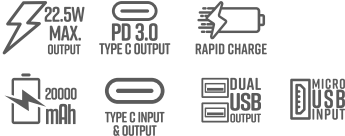

Available in Colours ● ●

Power Banks

ZEB - MW52 MRP ₹2,599/-

- Overcharge & Overload Protection
- Short Circuit Protection
- LED Indicator
- DC 5V/3A, 9V/2A, 12V/1.5A Type-C Input
- DC 5V/2A, 9V/2A, 12V/1.5A Micro USB Input
- DC 5V/3A, 9V/2A, 10V/2.25A, 12V/1.5A USB Output
- DC 5V/3A, 9V/2.22A, 12V/1.67A Type-C Output