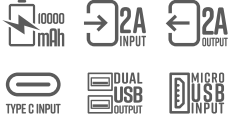

Available in Colours

Power Banks

ZEB - MB10000S1

MRP ₹1,599/-

- Overcharge & Overload Protection
- Short Circuit Protection
- LED Indicator

Available in Colours ● ○

ZEB - MB10000S2

MRP ₹1,599/-