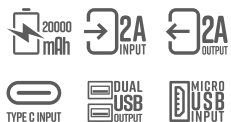

ZEB - MB20000R7 PRO MRP ₹1,999/-

- Overcharge & Overload Protection
- Short Circuit Protection
- Percentage LED Display