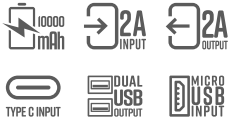

ZEB - MB10000S3

MRP ₹1,599/-

- Overcharge & Overload Protection
- Short Circuit Protection
- LED Indicator