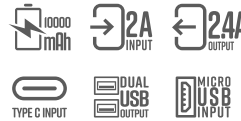

ZEB - MB10000S9 PRO

MRP ₹1,599/-

- LED Indicator
- Built-in Protections

Available in Colours ● ●