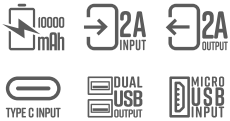

ZEB - MB10000S5

MRP ₹1,599/-

- Overcharge & Overload Protection
- Short Circuit Protection
- LED Indicator

ZEB - MB10000S7

MRP ₹1,599/-

- Overcharge & Overload Protection
- Short Circuit Protection
- LED Indicator