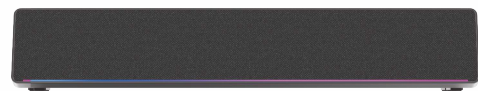

*at 50% Volume

UPTO
6h*
BACKUP

10W RMS
OUTPUT

Mini Sound Bar

MRP ₹1,799/-

ZEB - KNOCKOUT

- RGB LED Lights · 5.2cm Speaker Driver · Passive Radiator · TWS Function
- Call Function · USB / mSD · Media / Volume Control · Type C Charging
- Built-in Rechargeable Battery · FM Radio · Compact Design

MRP ₹1,899/-

ZEB - ASTRA 35

- BT v5.3 · AUX · USB · mSD · Call Function · FM Radio · RGB LED Lights
- Dual 5.2cm Drivers · Dual Passive Radiators · TWS Function
- Media / Volume control · Built-in Rechargeable battery

MRP ₹1,999/-

ZEB - DAWN 50

- BT v5.3 · AUX · USB · mSD · FM Radio · TWS Function · Call Function
- Fabric Finish · Dual 52mm Drivers · Media / Volume control
- Built-in Rechargeable battery

Available in Colours ● ● ●

MRP ₹2,199/-

ZEB - ASTRA 40

- BT v5.3 · FM · USB · mSD · AUX · Call Function · TWS Function · Splash Proof
- RGB LED Lights · Dual 5.2cm Drivers · Dual Passive Radiators · LED Display
- Media / Volume control · Built-in Rechargeable battery · Type-C Charging