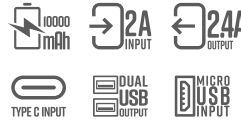

ZEB - MB10000S5

MRP ₹1,599/-

- Overcharge & Overload Protection
- Short Circuit Protection
- LED Indicator