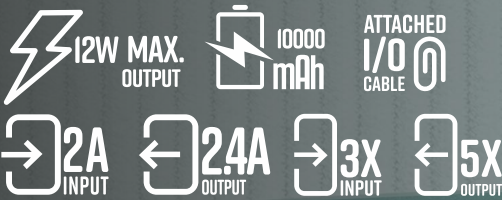

- Overcharge & Overload Protection
- Short Circuit Protection
- LED Percentage Display
- Carry loop
- Mobile holder
- USB A x2 / TYPE C / Micro USB / Lightning outputs
- USB A / TYPE C / Micro USB inputs