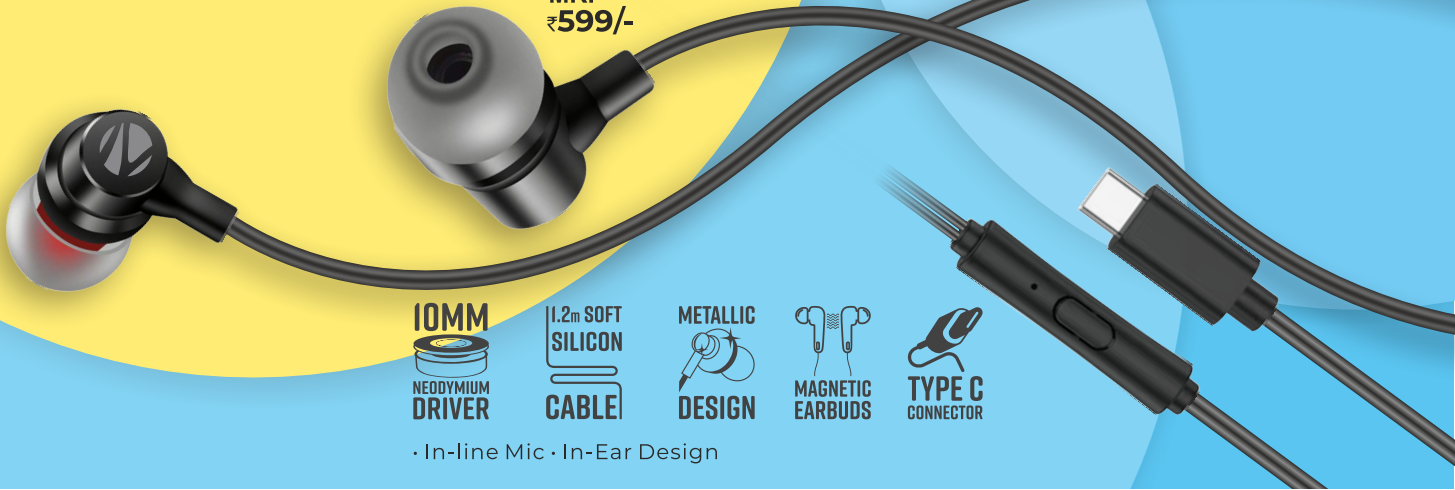

Stereo Earphones with Mic

Type-C Earphone with MIC

ZEB BUDS C9

MRP
₹599/-

10MM
NEODYMIUM
DRIVER

1.2m SOFT
SILICON
CABLE

METALLIC
DESIGN

MAGNETIC
EARBUDS

TYPE C
CONNECTOR

· In-line Mic · In-Ear Design