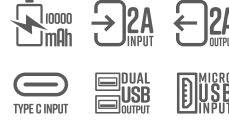

Available in Colours ● ●