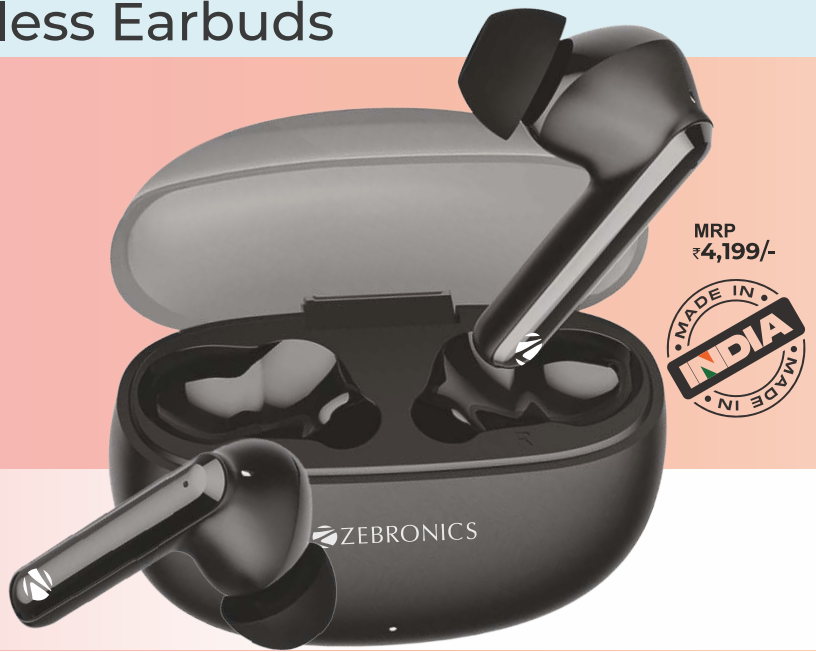

ZEB - PODS 131 MRP ₹2,499/-

- BT v5.4 • Splash Proof • 10mm Drivers
 - Touch control • Call function
- Available in Colours ● ● ○

SUPPORTS VOICE ASSISTANT
UPTO 35h* BACKUP

GAMING MODE (LOW LATENCY)
QUAD MIC WITH ENVIRONMENTAL NOISE CANCELLATION
RAPID CHARGING (10min Charge for 120min* use)

ZEB - PODS 141 MRP ₹4,199/-

- BT v5.3 • Touch control • Type-C charging • Flash Connect
 - Dual EQ Modes • Dual Pairing • 10mm Drivers • Splash proof
- Available in Colours ● ●

*at 50% Volume

Wireless Earbuds

ZEB - PODS K3

- BT v5.4
- 10mm Drivers
- Splash proof
- Touch Control
- Type-C Charging
- Gaming Mode & Music Mode
- Flash Connect

Available in Colours  

MRP ₹4,199/-

UPTO **40h*** BACKUP

RAPID CHARGING
(10min Charge for 120min* use)