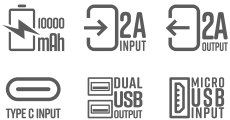

ZEB - MB10000S9 PRO

MRP ₹1,599/-

- LED Indicator
- Built-in Protections

Available in Colours ● ●

ZEB - MB10000S9

MRP ₹1,599/-

- LED Indicator
- Built-in Protections

Available in Colours ● ●