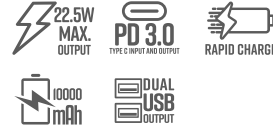

ZEB - MB10000ST1 PRO MRP ₹1,999/-

- Overcharge & Overload Protection
- Short Circuit Protection
- LED Indicator
- DC 5V/3A, 9V/2A, 12V/1.5A Type-C/ Micro USB Input
- DC 5V/3A, 9V/2A, 12V/1.87A Dual USB Output
- DC 5V/3A, 9V/2.22A, 12V/1.67A Type-C Output

Available in Colours ● ●