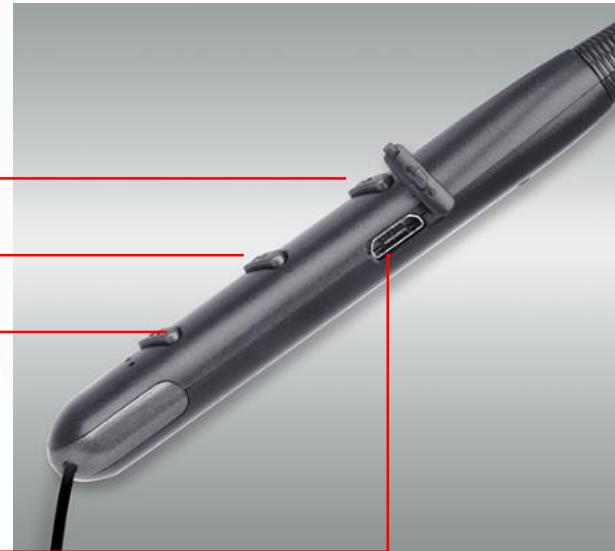

MRP ₹ **1199/-**

ZEB-SYMPHONY
Wireless BT Earphone

- Wireless Earphone with Neckband
- 10mm Drive
- 13hrs* Playback Time
- Dual Pairing
- Splash Proof
- Supports Voice Assistants
- Magnetic Earpiece
- Call Function

*at 50% Volume

- Charging Indication: Red LED glows
- Full Charge Indication: Red LED Turns OFF

Keys & Ports

Volume/Media Control

Charging Port

- Press & Hold the Multi Function Button to turn on the earphone.
- Scan for nearby BT Devices in your mobile.
- Tap on the BT Name “ZEB-SYMPHONY” to connect.

- Press Once: Play/Pause
- Double Press: Enable Voice Assistants
- Press & Hold: Turn on/off

- Press Once: Volume-
- Press & Hold: Previous song
- Press Once: Volume +
- Press & Hold: Next song

- Press the Multi Function Button to answer/hung up a call.
- Press & Hold the Multi Function Button to reject an incoming call.