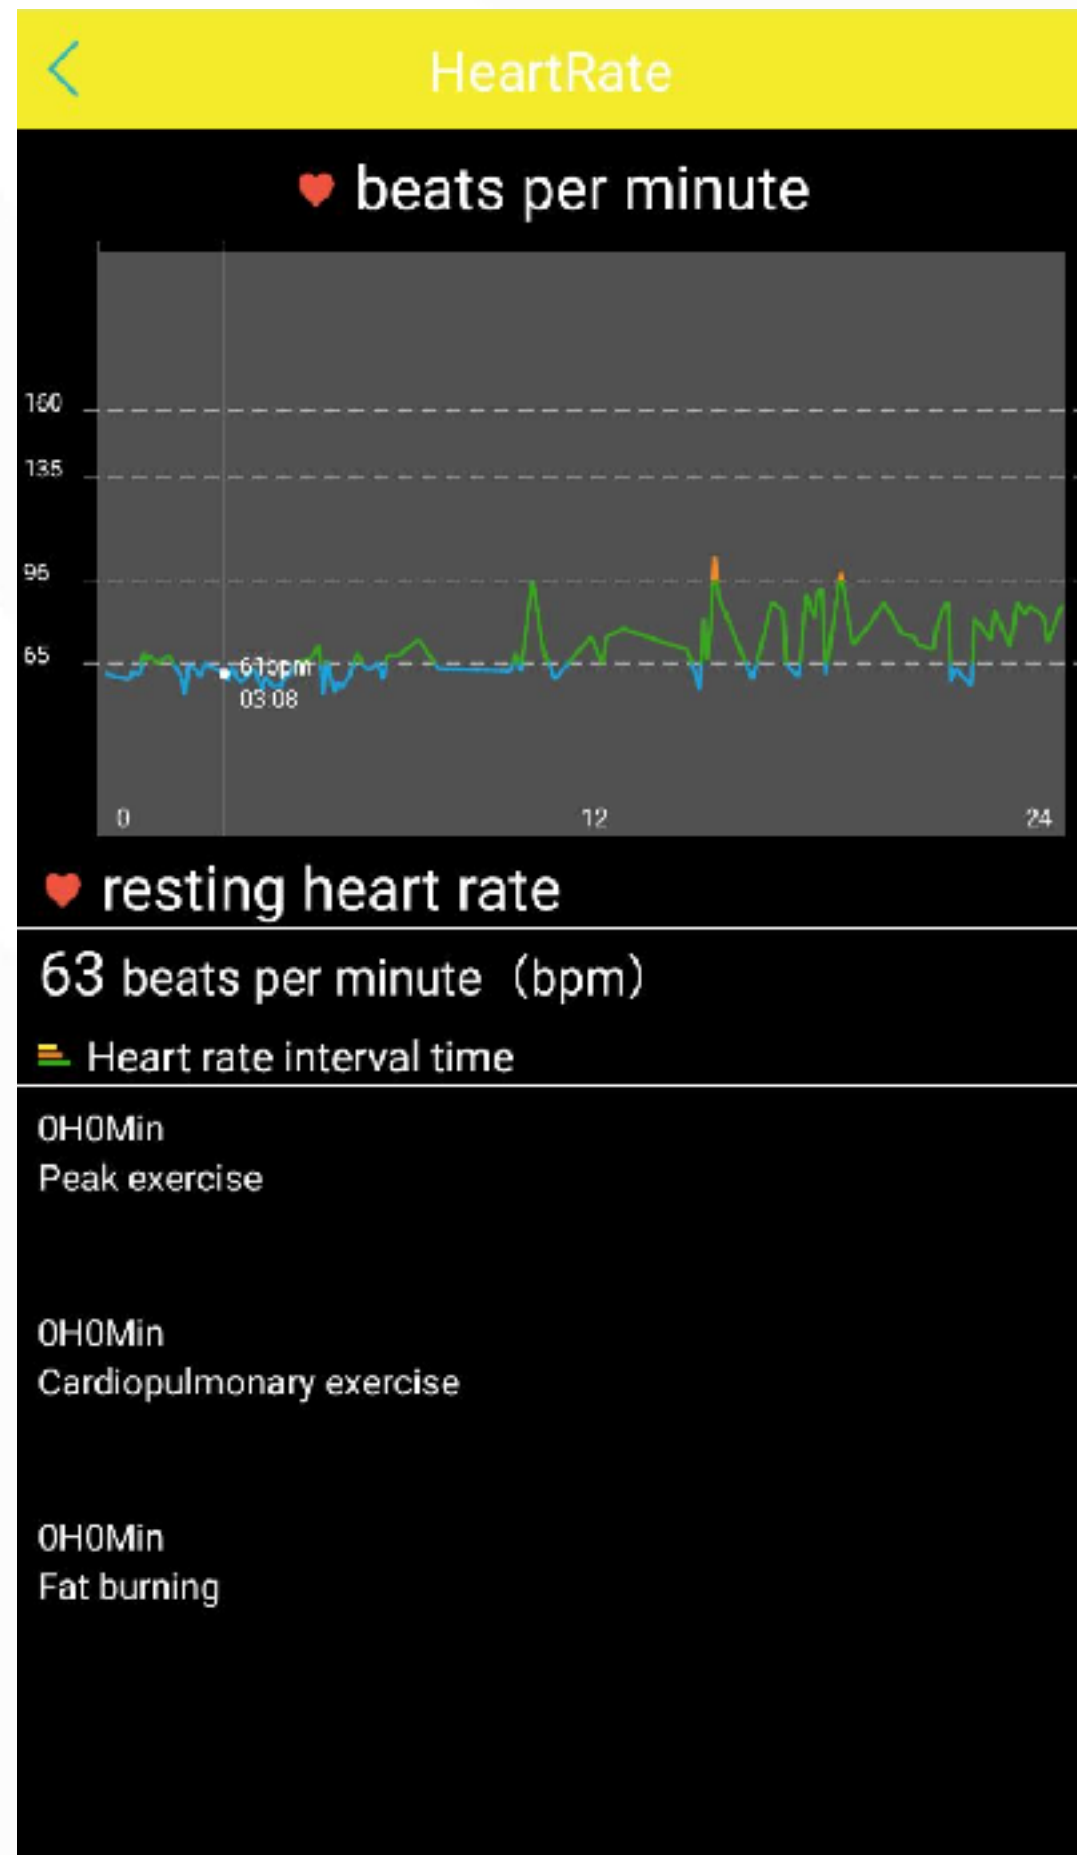

SMART FITNESS BAND

ZEB-FIT500 

USP

- Smart Fitness band with heart rate sensor
- Touch button on front
- App available in iOS and Android
- 3 attractive colors
- High quality TPE band
- 15days battery life
- 7 days data storage on device
- LED display
- Lightweight

Zeb fit App

Features

- Advanced Heart rate sensor
- Time display
- Step pedometer
- Calorie burnt
- Distance
- Sleep monitoring
- caller ID from phone
- Alarm clock
- Sedentary reminder
- Phone cameras shutter
- SMS and 3rd party app notifications
- Phone and device lost alert

Advanced heart rate sensor

Manual and automatic mode

Manual mode - can take data anytime from the device itself.

Automatic mode - takes data every 5 mins, view the data graph on ZEB-FIT app.

High quality sensor with dynamic functioning

Can take heart rate data even when walking or running, no need to keep the hand static.

ZEB-FIT 100

Data synced at 16/08/26 13:10

Firmware version: V11

Battery remaining: 41%

V1.0

Call Alert OFF

Sedentary Alert ON