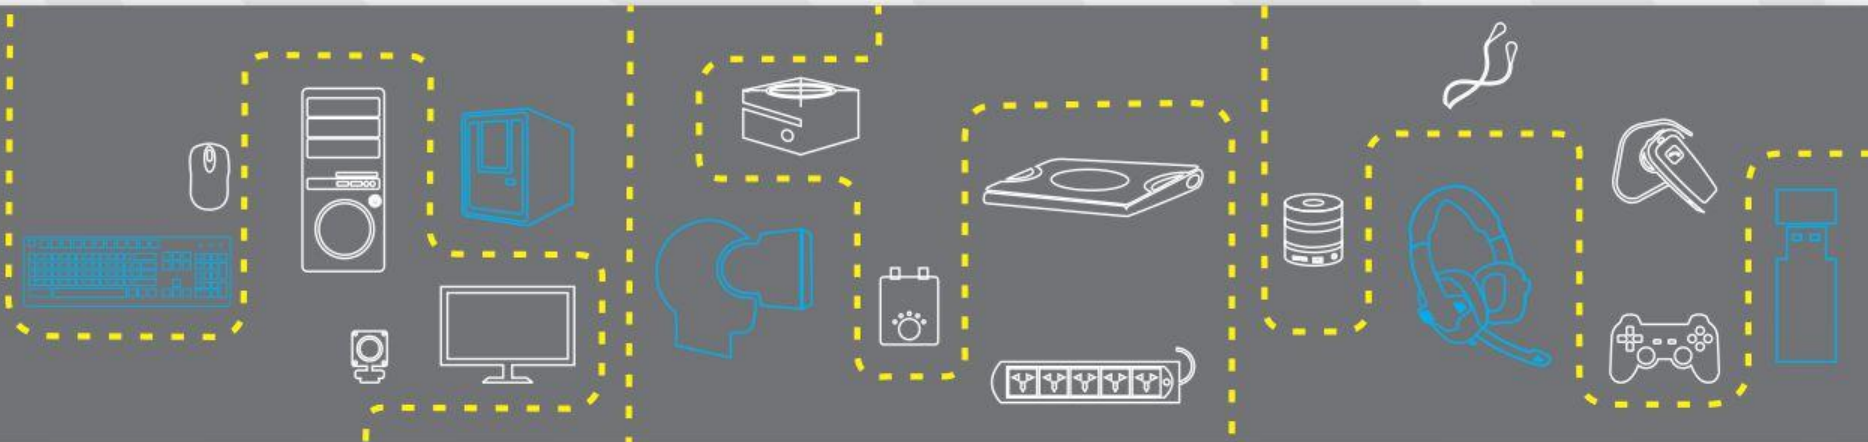

ZEBRONICS

ALWAYS AHEAD

Since 1997

IT & Gaming Peripherals • Sound Systems • Surveillance • Mobile & Lifestyle Accessories

CELEBRATING
21st YEAR
excellence • quality • reliability

WINNER 75 INDUSTRY AWARDS