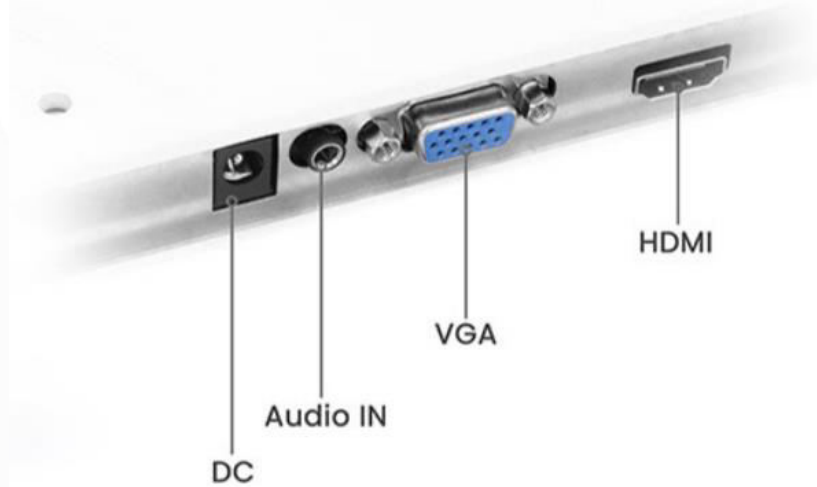

ZEB-A24FHD LED
LED Monitor

- 60.4cm Wide Screen
- HDMI
- Full HD Resolution (1920 x 1080)
- Slim Bezel & Design
- 75Hz Refresh Rate
- 178° Viewing Angle
- Built-in Speakers
- Wall Mountable

ZEB-A24FHD LED

60.4cm FHD
Screen
1920 x 1080

Ultra slim bezel
178° Viewing Angle

Keys & Ports

ZEB-A24FHD LED

- Screen Size: 60.4cm (23.8")
- Native Resolution: 1920x1080
- Aspect Ratio: 16:9
- Viewing Angle: H178/V178
- Color: 16.7M
- Response Time: 5ms
- Input: HDMI/VGA
- Power Consumption: 25W
- Product Dimension (WxDxH) : 540 x 8 x 395mm
H-With Stand, D Minimum
- Net Weight (With Stand): 2.5kg

Package Contents

ZEB-A24FHD LED

- Monitor: 1 Unit
- Base: 1 Unit
- Stem: 1 Unit
- Audio cable: 1 Unit
- VGA Cable: 1 Unit
- Power Adapter: 1 Unit
- User Manual: 1 Unit

Thank You

www.zebronics.com