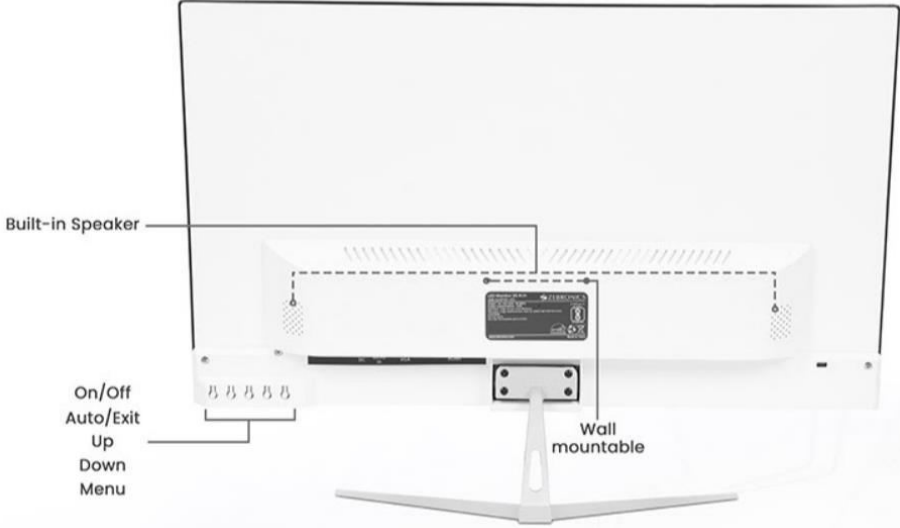

ZEB-A24FHD LED
LED Monitor

- 60.4cm Wide Screen
- HDMI
- Full HD Resolution (1920 x 1080)
- Slim Bezel & Design
- 75Hz Refresh Rate
- 178° Viewing Angle
- Built-in Speakers
- Wall Mountable

ZEB-A24FHD LED

60.4cm FHD
Screen
1920 x 1080

Ultra slim bezel
178° Viewing Angle

Keys & Ports

ZEB-A24FHD LED

- Screen Size: 60.4cm (23.8")
- Native Resolution: 1920x1080
- Aspect Ratio: 16:9
- Viewing Angle: H178/V178
- Color: 16.7M
- Response Time: 5ms
- Input: HDMI/VGA
- Power Consumption: 25W
- Product Dimension (WxDxH) : 540 x 8 x 395mm
H-With Stand, D Minimum
- Net Weight (With Stand): 2.5kg

Package Contents

ZEB-A24FHD LED

- Monitor: 1 Unit
- Base: 1 Unit
- Stem: 1 Unit
- Audio cable: 1 Unit
- VGA Cable: 1 Unit
- Power Adapter: 1 Unit
- User Manual: 1 Unit

Thank You

www.zebronics.com