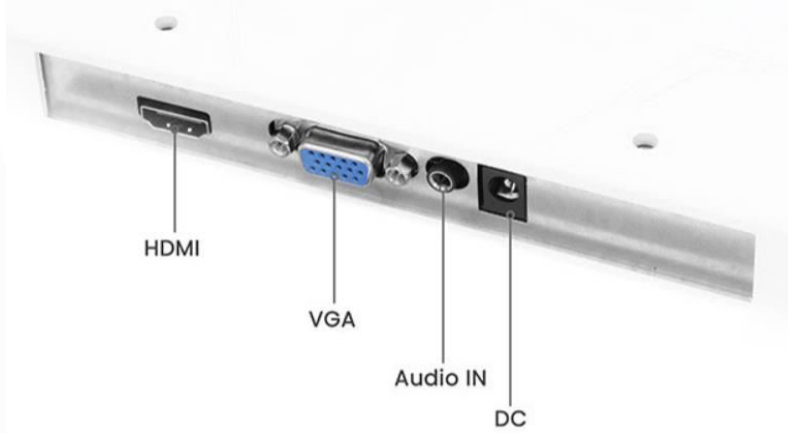

ZEB-A27FHD LED  
LED Monitor

- 68.5cm Wide Screen
- HDMI
- Full HD Resolution (1920 x 1080)
- Slim Bezel & Design
- 75Hz Refresh Rate
- 178° Viewing Angle
- Built-in Speakers
- Wall Mountable

## ZEB-A27FHD LED

Ultra slim bezel  
178° Viewing Angle

68.5cm FHD  
Screen  
1920 x 1080

- Screen Size: 68.5cm (27")
- Native Resolution: 1920x1080
- Aspect Ratio: 16:9
- Viewing Angle: H178/V178
- Color: 16.7M
- Response Time: 5ms
- Input: HDMI/VGA
- Power Consumption: 25W
- Product Dimension (WxDxH) : 615 x 8 x 440mm  
H-With Stand, D Minimum
- Net Weight (With Stand): 3.5kg

## Package Contents

ZEB-A27FHD LED

- Monitor: 1 Unit
- Base: 1 Unit
- Stem: 1 Unit
- Audio cable: 1 Unit
- VGA Cable: 1 Unit
- Power Adapter: 1 Unit
- User Manual: 1 Unit

Thank You

[www.zebronics.com](http://www.zebronics.com)