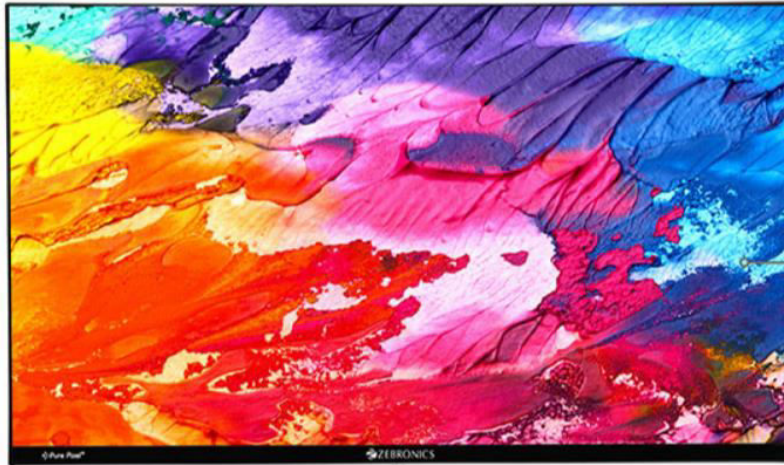

ZEB-A27FHD LED  
LED Monitor

- 68.5cm Wide Screen
- HDMI
- Full HD Resolution (1920 x 1080)
- Slim Bezel & Design
- 75Hz Refresh Rate
- 178° Viewing Angle
- Built-in Speakers
- Wall Mountable

## ZEB-A27FHD LED

Ultra slim bezel  
178° Viewing Angle

68.5cm FHD  
Screen  
1920 x 1080

- Screen Size: 68.5cm (27")
- Native Resolution: 1920x1080
- Aspect Ratio: 16:9
- Viewing Angle: H178/V178
- Color: 16.7M
- Response Time: 5ms
- Input: HDMI/VGA
- Power Consumption: 25W
- Product Dimension (WxDxH) : 615 x 8 x 440mm  
H-With Stand, D Minimum
- Net Weight (With Stand): 3.5kg