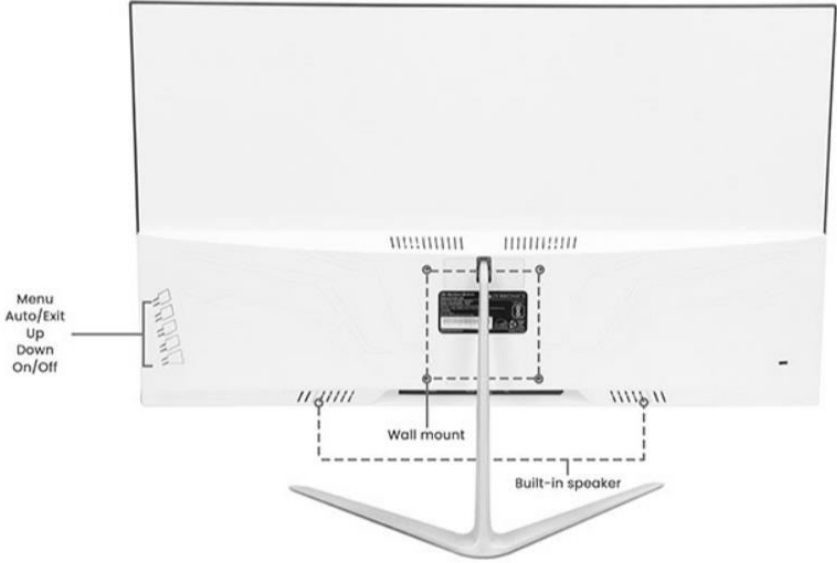

ZEB-A27FHD LED  
LED Monitor

- 68.5cm Wide Screen
- HDMI
- Full HD Resolution (1920 x 1080)
- Slim Bezel & Design
- 75Hz Refresh Rate
- 178° Viewing Angle
- Built-in Speakers
- Wall Mountable

## ZEB-A27FHD LED

Ultra slim bezel  
178° Viewing Angle

68.5cm FHD  
Screen  
1920 x 1080

- Screen Size: 68.5cm (27")
- Native Resolution: 1920x1080
- Aspect Ratio: 16:9
- Viewing Angle: H178/V178
- Color: 16.7M
- Response Time: 5ms
- Input: HDMI/VGA
- Power Consumption: 25W
- Product Dimension (WxDxH) : 615 x 8 x 440mm  
H-With Stand, D Minimum
- Net Weight (With Stand): 3.5kg

## Package Contents

ZEB-A27FHD LED

- Monitor: 1 Unit
- Base: 1 Unit
- Stem: 1 Unit
- Audio cable: 1 Unit
- VGA Cable: 1 Unit
- Power Adapter: 1 Unit
- User Manual: 1 Unit

Thank You

[www.zebronics.com](http://www.zebronics.com)