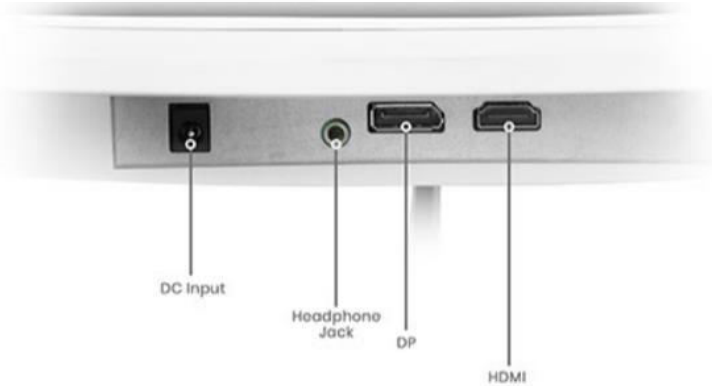

MRP ₹ 26999/-

ZEB-AC32FHD LED
Curved LED Monitor

- 80cm Curved wide screen
- HDMI
- Display Port
- Full HD Resolution (1920 x 1080)
- 144Hz Refresh Rate
- Slim Bezel & Design
- 178° Viewing Angle
- Headphone Jack
- Built-in Speakers
- Wall Mountable

ZEB-AC32FHD LED

- Immersive Experience
- Eliminates Distortion
- Comfortable for your eyes
- larger field of view.

Curved monitors are able to reduce distortion at the edges of the monitor and have a larger perceived field of view.

- Screen Size: 80cm (31.5")
- Native Resolution: 1920x1080
- Aspect Ratio: 16:9
- Viewing Angle: H178/V178
- Color: 16.7M
- Response Time: 5ms
- Input: HDMI/Display Port
- Power Consumption: 40W
- Product Dimension (WxDxH) : 715 x 8 x 515mm
H-With Stand, D Minimum
- Net Weight (With Stand): 5.6kg

Package Contents

ZEB-AC32FHD LED

- Monitor: 1 Unit
- Base: 1 Unit
- Stem: 1 Unit
- Display Port Cable: 1 Unit
- Power Adapter: 1 Unit
- User Manual: 1 Unit

Thank You

www.zebronics.com