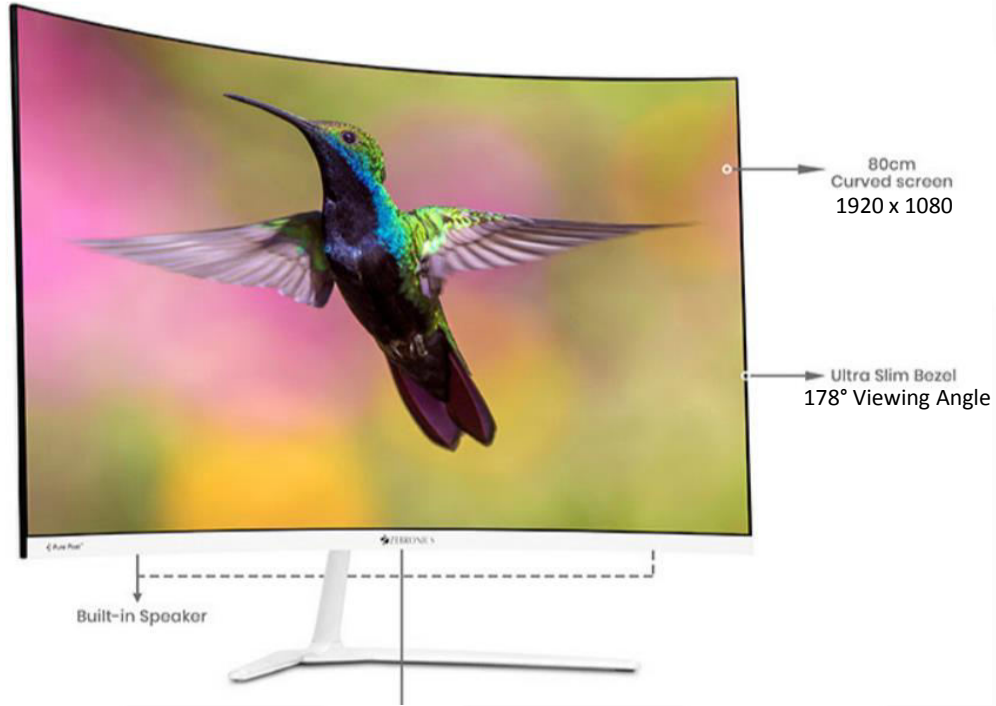

MRP ₹ 26999/-

ZEB-AC32FHD LED
Curved LED Monitor

- 80cm Curved wide screen
- HDMI
- Display Port
- Full HD Resolution (1920 x 1080)
- 144Hz Refresh Rate
- Slim Bezel & Design
- 178° Viewing Angle
- Headphone Jack
- Built-in Speakers
- Wall Mountable

ZEB-AC32FHD LED

- Immersive Experience
- Eliminates Distortion
- Comfortable for your eyes
- larger field of view.

Curved monitors are able to reduce distortion at the edges of the monitor and have a larger perceived field of view.

- Screen Size: 80cm (31.5")
- Native Resolution: 1920x1080
- Aspect Ratio: 16:9
- Viewing Angle: H178/V178
- Color: 16.7M
- Response Time: 5ms
- Input: HDMI/Display Port
- Power Consumption: 40W
- Product Dimension (WxDxH) : 715 x 8 x 515mm
H-With Stand, D Minimum
- Net Weight (With Stand): 5.6kg

Package Contents

ZEB-AC32FHD LED

- Monitor: 1 Unit
- Base: 1 Unit
- Stem: 1 Unit
- Display Port Cable: 1 Unit
- Power Adapter: 1 Unit
- User Manual: 1 Unit

Thank You

www.zebronics.com