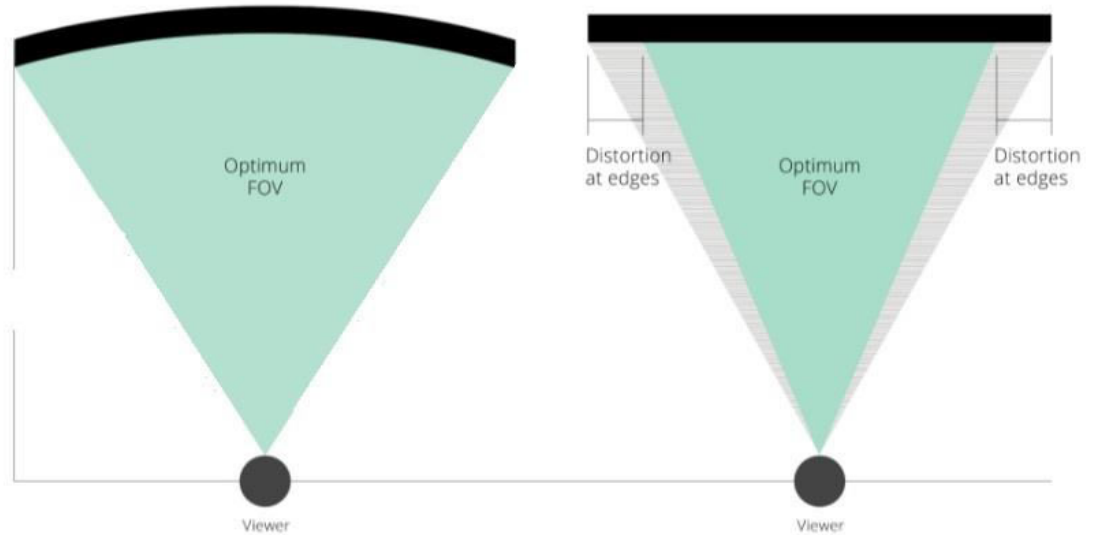

MRP ₹ 26999/-

ZEB-AC32FHD LED
Curved LED Monitor

- 80cm Curved wide screen
- HDMI
- Display Port
- Full HD Resolution (1920 x 1080)
- 144Hz Refresh Rate
- Slim Bezel & Design
- 178° Viewing Angle
- Headphone Jack
- Built-in Speakers
- Wall Mountable

ZEB-AC32FHD LED

- Immersive Experience
- Eliminates Distortion
- Comfortable for your eyes
- larger field of view.

Curved monitors are able to reduce distortion at the edges of the monitor and have a larger perceived field of view.

- Screen Size: 80cm (31.5")
- Native Resolution: 1920x1080
- Aspect Ratio: 16:9
- Viewing Angle: H178/V178
- Color: 16.7M
- Response Time: 5ms
- Input: HDMI/Display Port
- Power Consumption: 40W
- Product Dimension (WxDxH) : 715 x 8 x 515mm
H-With Stand, D Minimum
- Net Weight (With Stand): 5.6kg