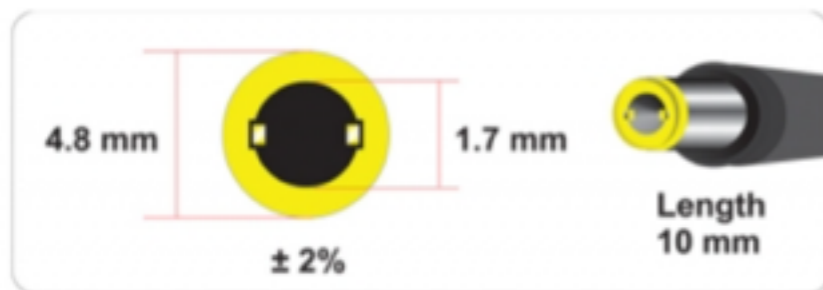

ZEB-65LA44