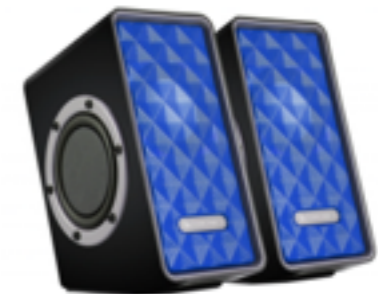

3.5
MM

PC
MP3

VOLUME
CONSOLE

USB
POWERED