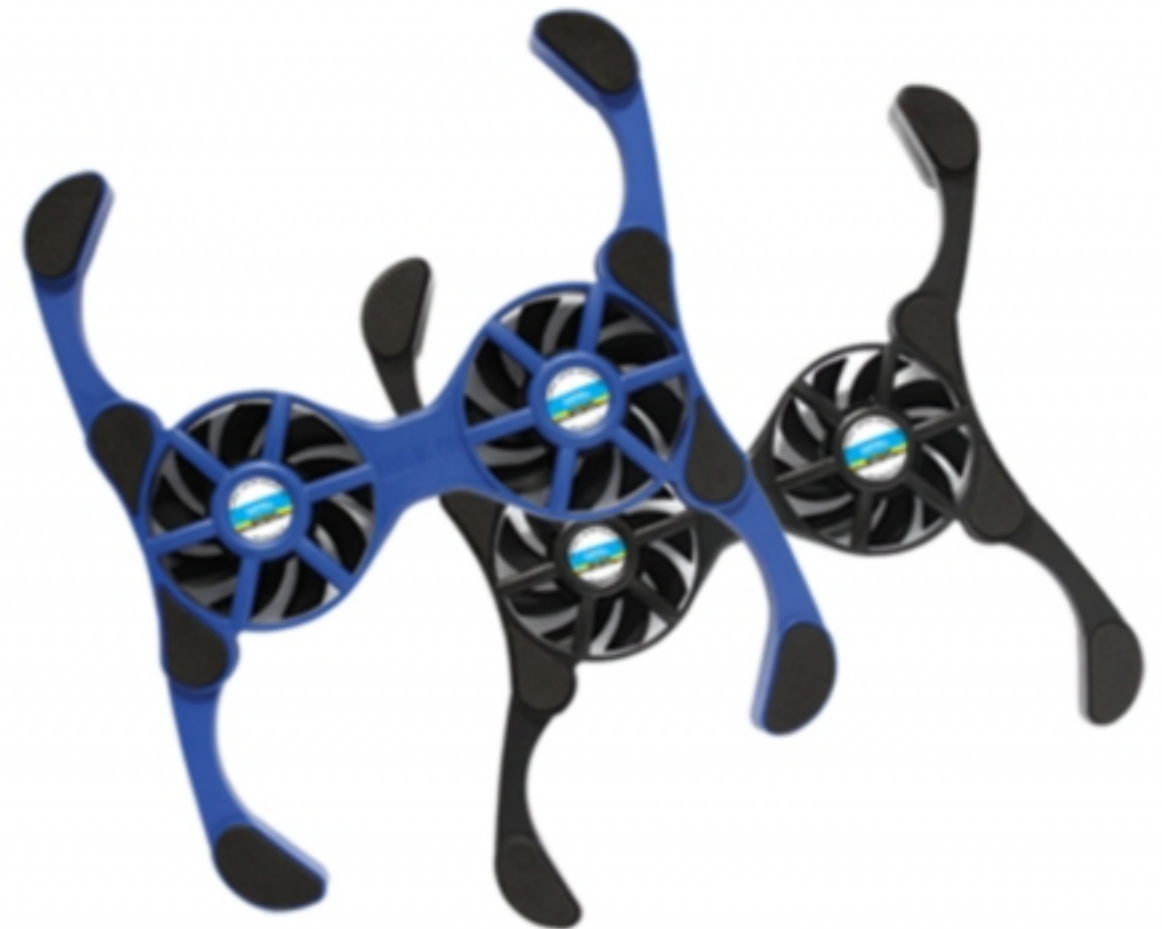

HANDS
FREE

STANDBY
UP TO 100
HOURS

ZEB-BH539

V4.1

2.4
GHz

BLUETOOTH
WIRELESS
TECHNOLOGY

A2DP

HANDS
FREE

LI-POLYMER
BATTERY

Laptop coolers

- ZEB-NC500
- ZEB-NC1500
- ZEB-NC2000
- ZEB-NC3500
- ZEB-NC4000
- ZEB-NC4400
- ZEB-NC4500
- ZEB-LS4800

ZEB-NC500

PORTABLE
EASY TO CARRY

UNIQUE
FOLDABLE
DESIGN

DUAL
FAN

USB
POWERED

ZEB-NC1500

**140MM
LED FAN**

**2 POWERED
USB PORTS**

**BI-DIRECTIONAL
USB CABLE**

**47.35CFM
AIR FLOW**

**RETRACTABLE
STAND**

**HYDRO
BEARING**

ZEB-NC2000