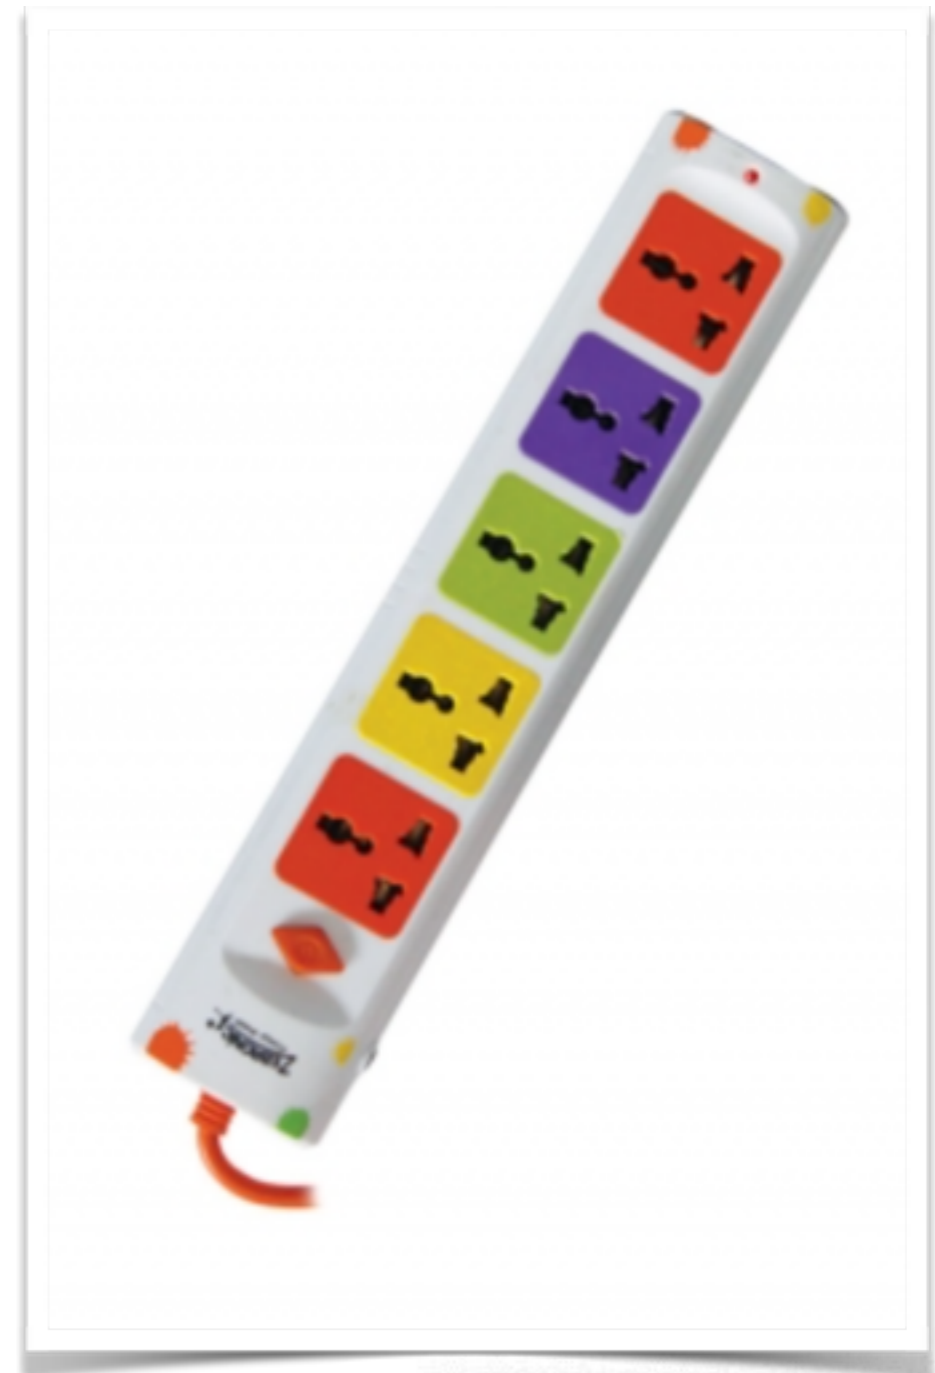

2000
WATTS
(MAX)

HIGH
QUALITY
SOCKETS

HIGH
QUALITY
COPPER
CABLE

100%
QUALITY
GUARANTEED

ZEB-5PS Super

Cable Length 2m

- 2500 WATTS (MAX)**
- OVERLOAD PROTECTION**
- HIGH QUALITY SOCKETS**
- HIGH QUALITY COPPER CABLE**
- 100% QUALITY GUARANTEED**