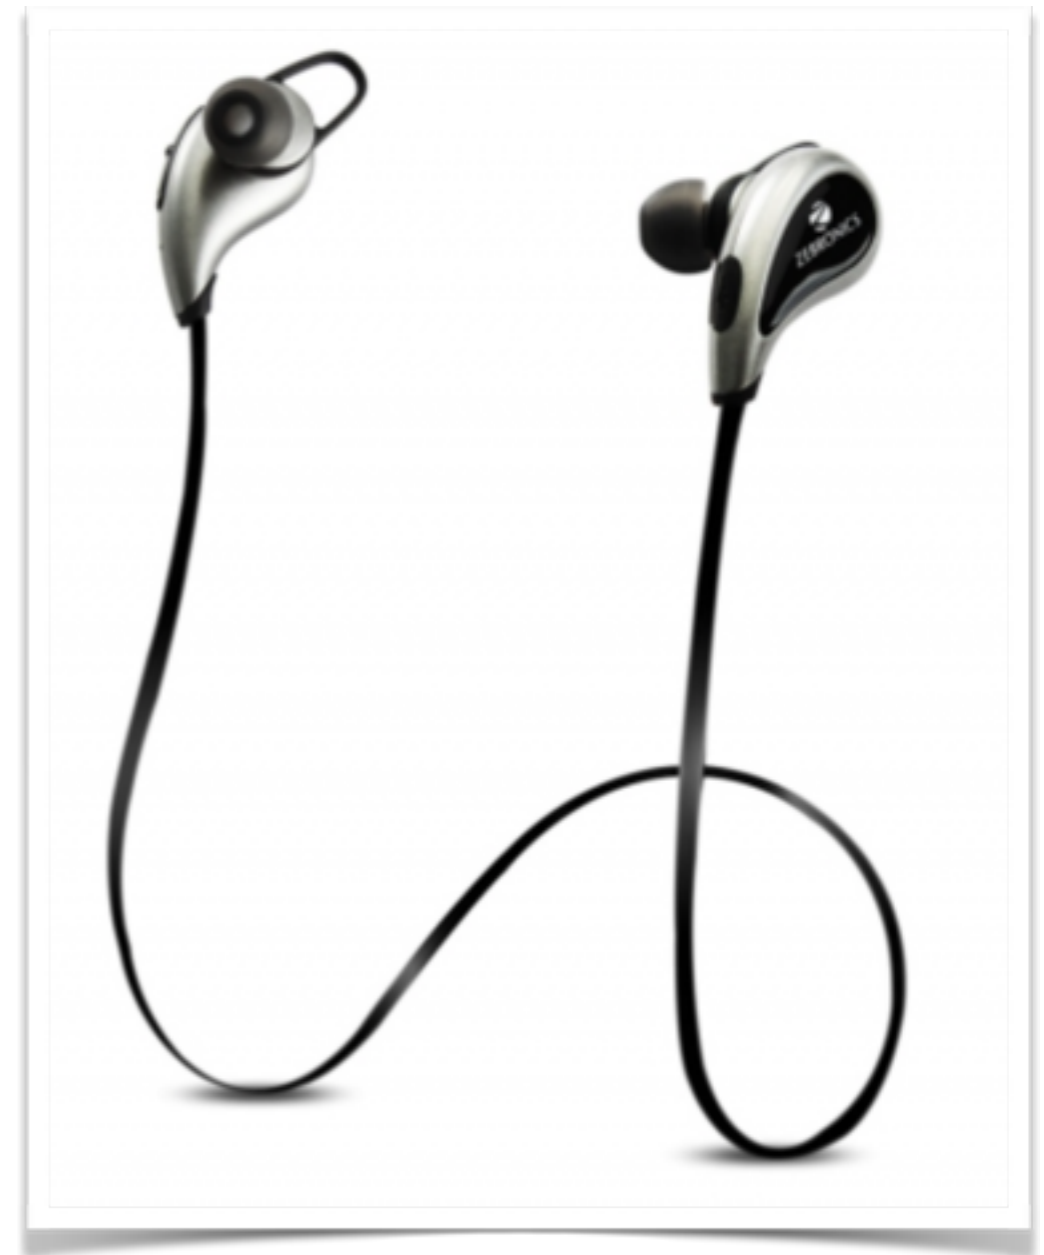

LI-POLYMER
BATTERY

HANDS
FREE

A2DP

ZEB-BH330

BLUETOOTH
WIRELESS
TECHNOLOGY

2.4
GHz

V4.0

LI-POLYMER
BATTERY

HANDS
FREE

A2DP

Bluebird

- BLUETOOTH V 4.0
- TANGLE FREE CABLE
- IN-EAR
- STEREO SOUND
- PLAY BACK 6 - 7 HOURS
- VOLUME CONTROL
- CALL FUNCTION
- WITH MIC

ZEB-BH503

V3.0

2.4
GHz

LI-POLYMER
BATTERY

HANDS
FREE

STANDBY
UP TO 100
HOURS

ZEB-BH539

V4.1

2.4
GHz

BLUETOOTH
WIRELESS
TECHNOLOGY

A2DP

HANDS
FREE