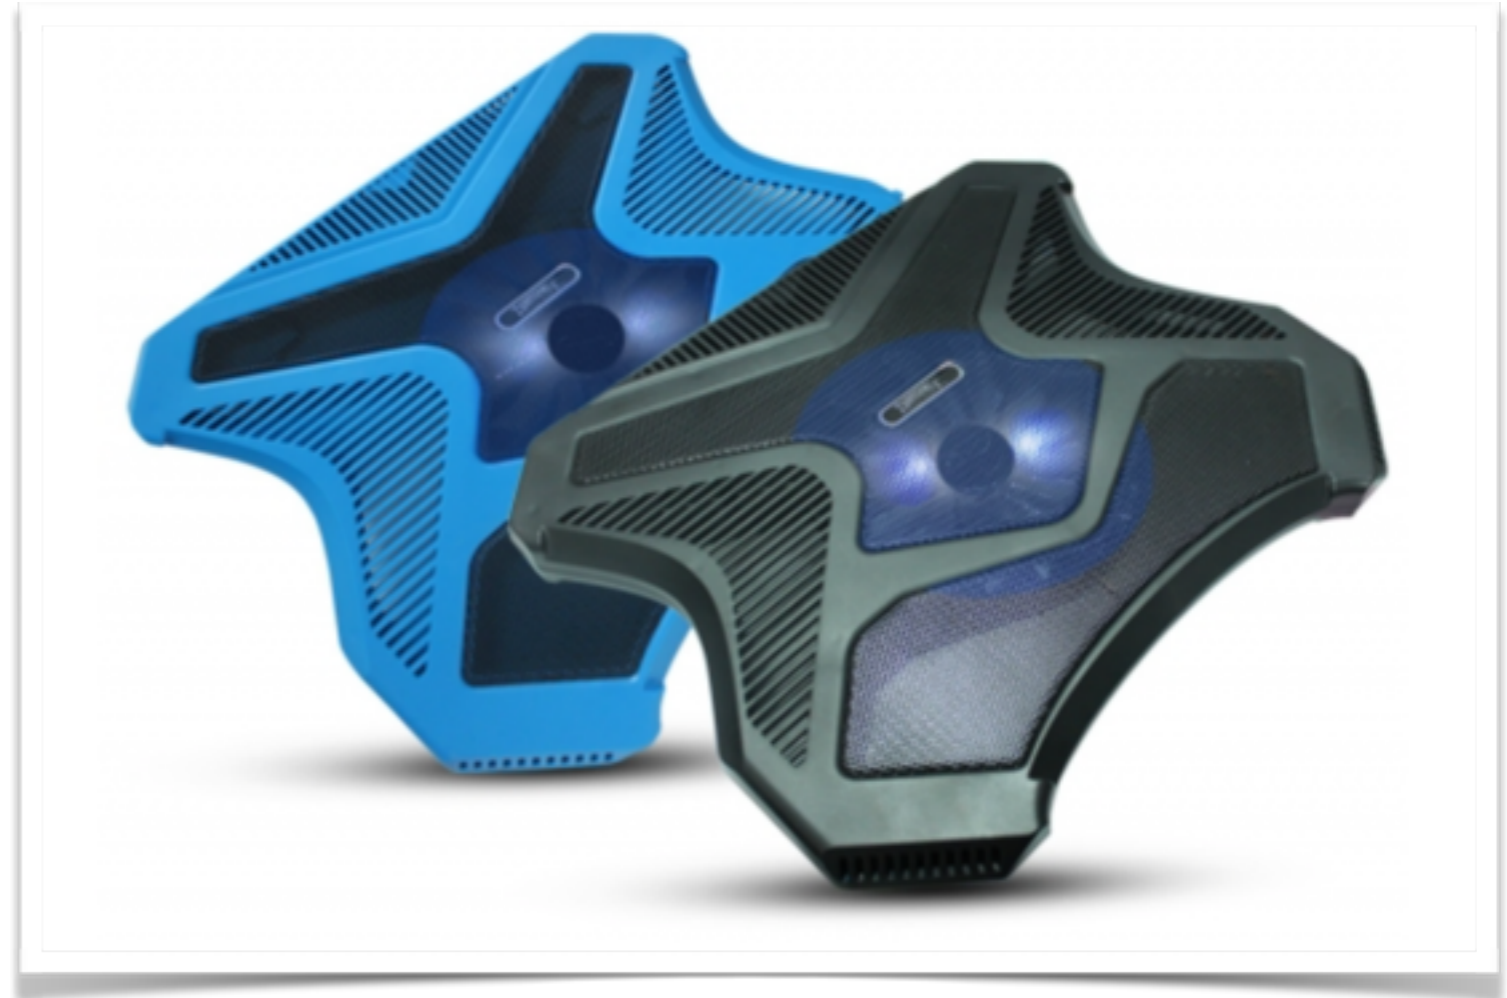

**200MM
LED FAN**

**USB
POWERED**

**2 USB
PORTS**

**RETRACTABLE
STAND**

**SUPER
SILENT**

**HYDRO
BEARING**

ZEB-NC3500

USB

**130 mm
BLUE
LED FAN**

**USB
POWERED**

**2 USB
PORTS**

**ADJUSTABLE
HEIGHT**

ZEB-NC4000

DUAL
70mm FAN

ALUMINUM
FINISH

ADJUSTABLE
HEIGHT

ZEB-NC4400

ZEB-NC4500

ZEB-LS4800

80mm
USB Cooling fan

Anti-slip prop
for laptop and
rubber wrist pad

Adjustable
heights

USB
connector

**WOOD
FINISH**