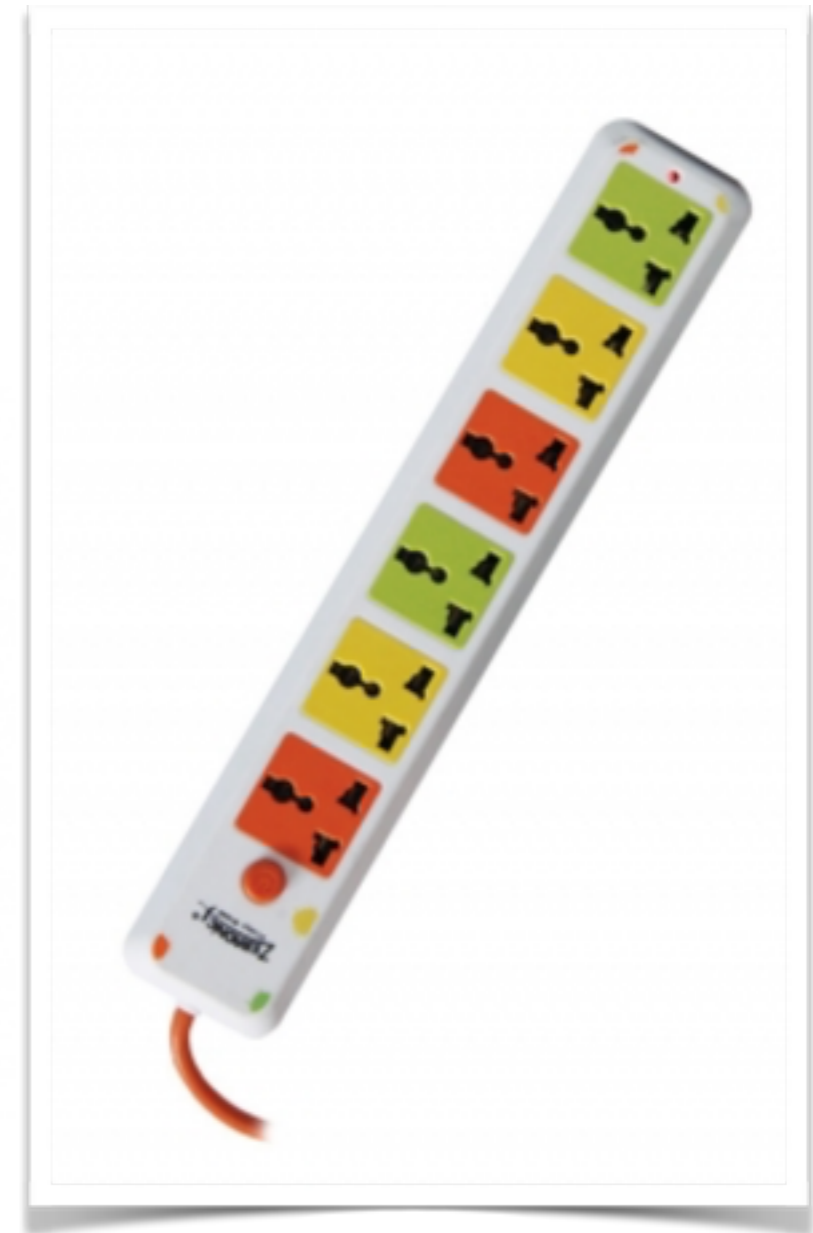

ZEB-6PS

Cable Length 2m

2500
WATTS
(MAX)

HIGH
QUALITY
SOCKETS

HIGH
QUALITY
COPPER
CABLE

100%
QUALITY
GUARANTEED