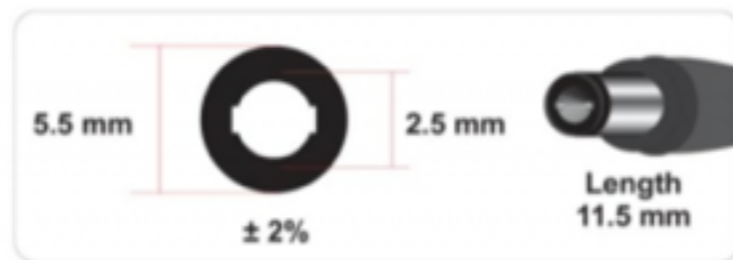

ZEB-65LA55