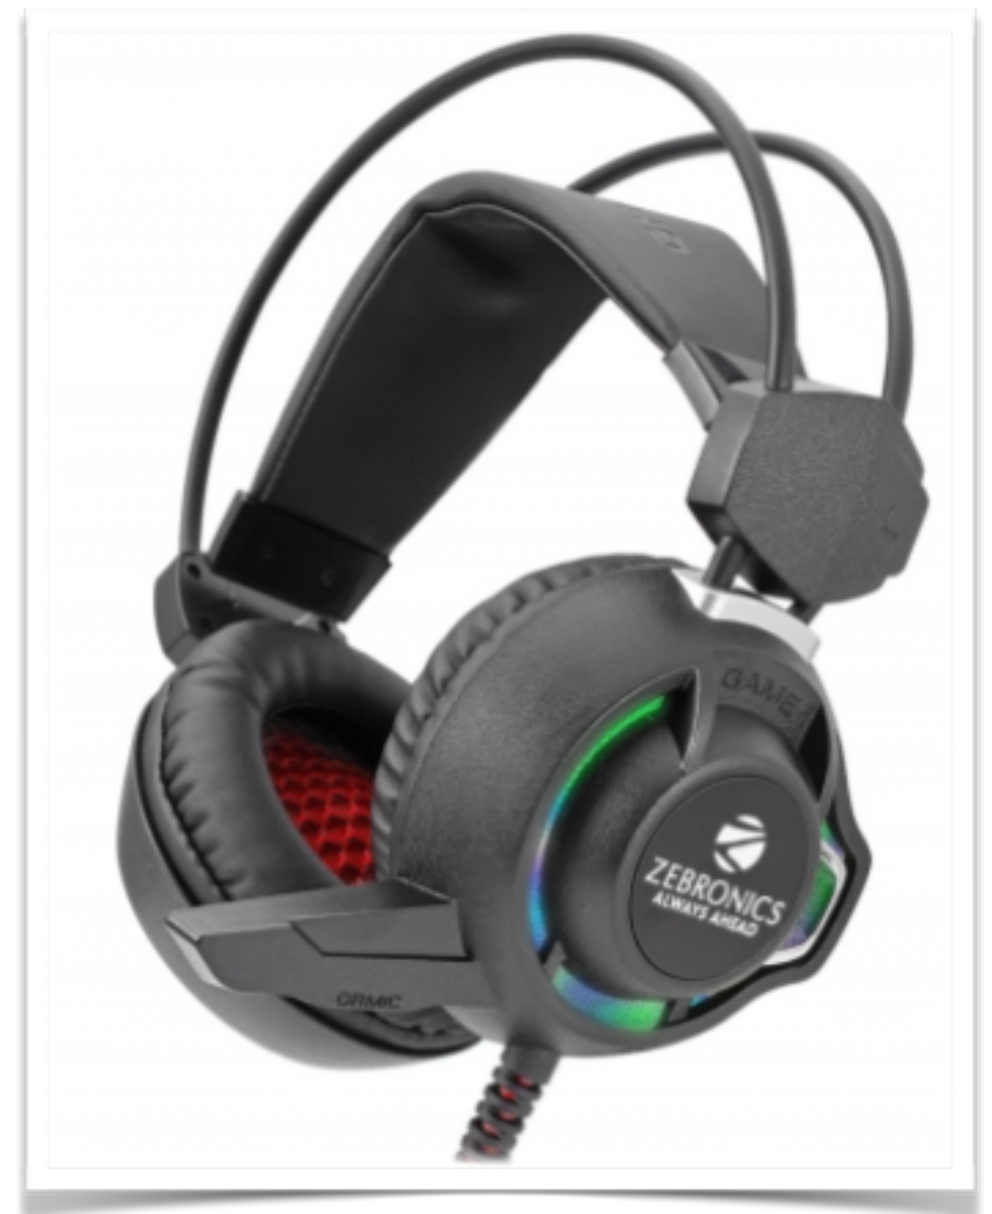

40MM
DRIVE

SOFT
EAR CUPS

Iron Head

Control Pod

Ghost Head

Dragon head

Electro head

ZEB-EM1