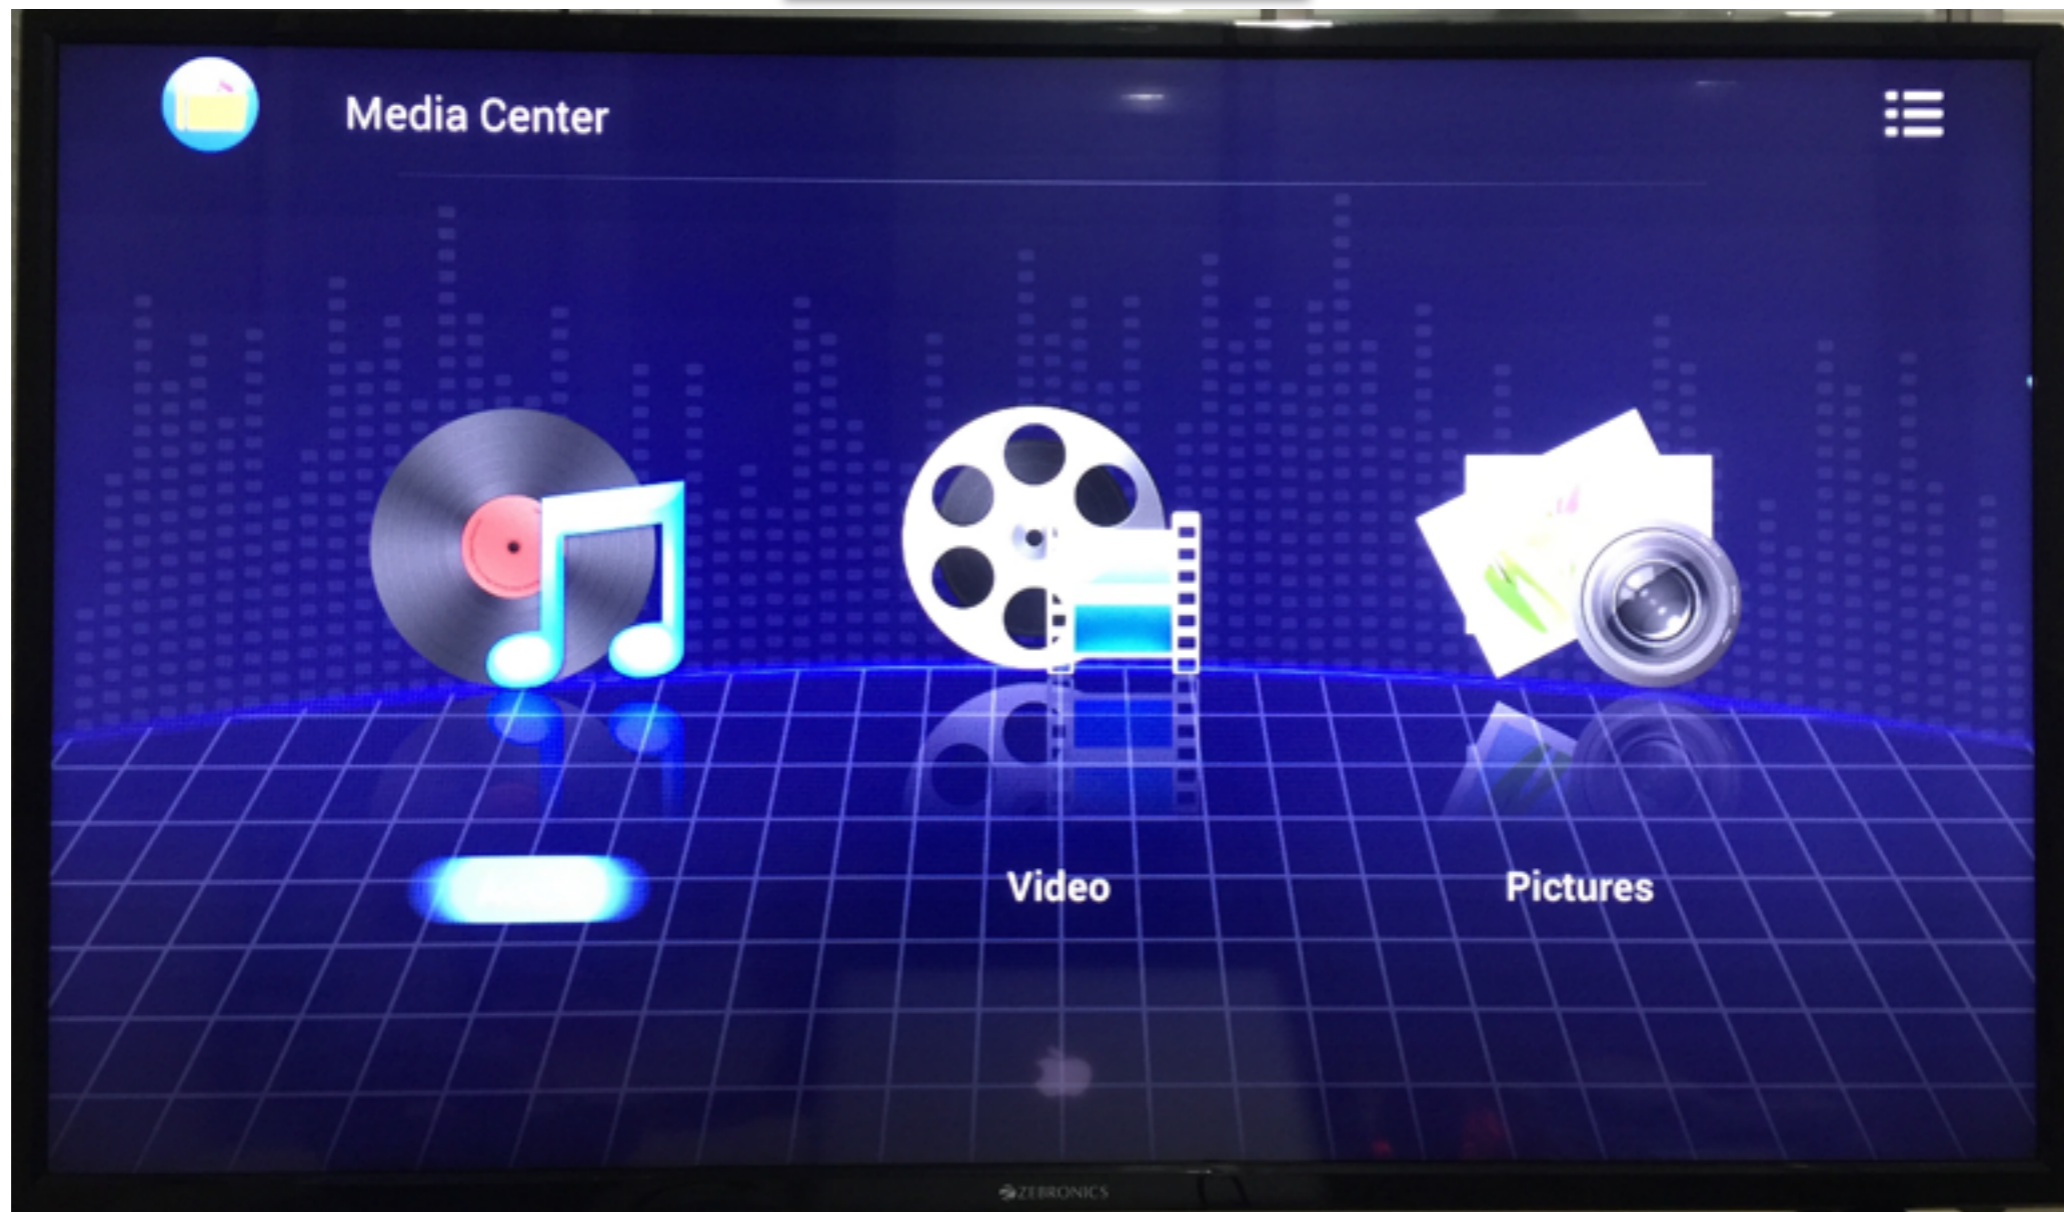

Media center