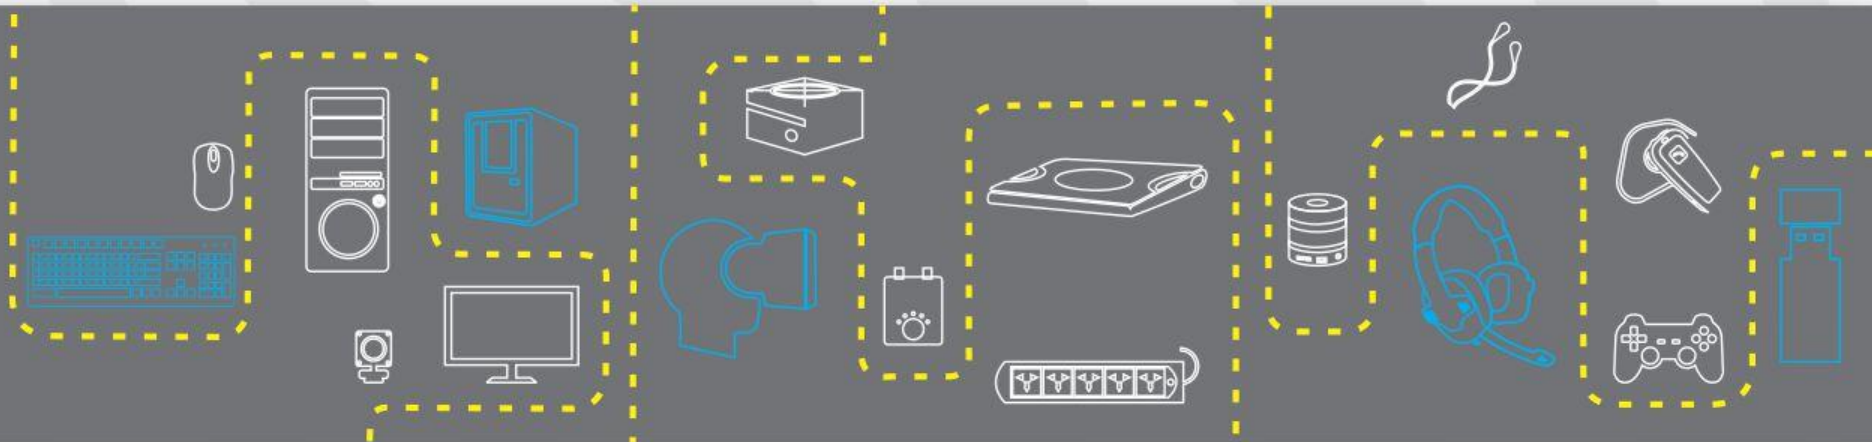

ZEBRONICS

ALWAYS AHEAD

Since 1997

IT & Gaming Peripherals • Sound Systems • Surveillance • Mobile & Lifestyle Accessories

CELEBRATING
21st YEAR
excellence • quality • reliability

WINNER 75 INDUSTRY
AWARDS