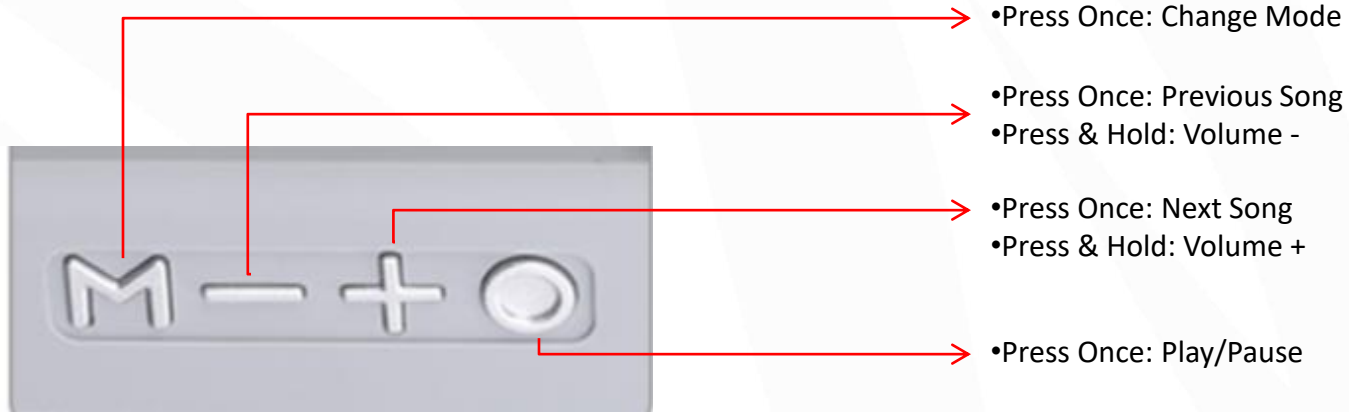

USB/Micro SD Card Mode

- When the speaker is on, insert the USB/Micro SD card to the speaker.
- The speaker will detect the USB/Micro SD card automatically & play the songs from the USB/Micro SD card.