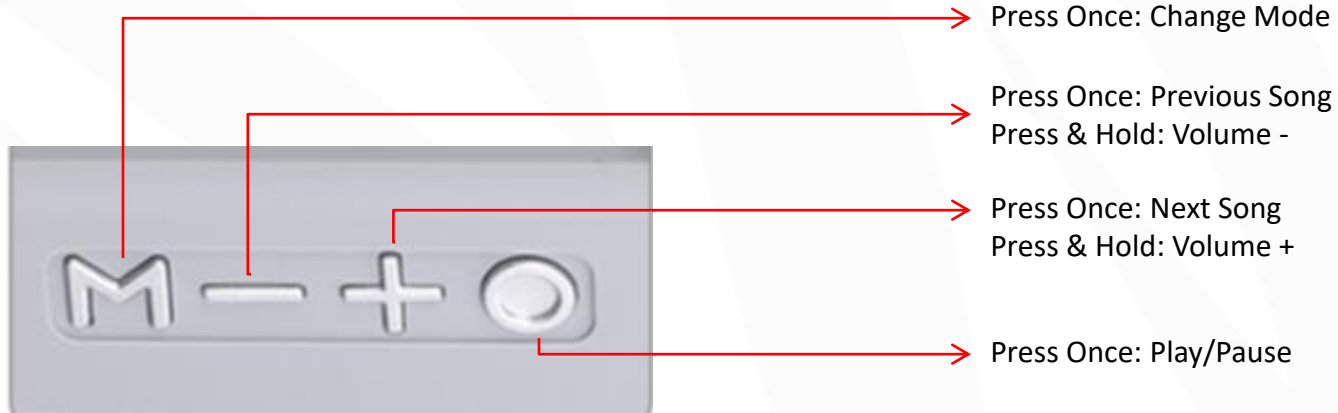

BT Connectivity

- Turn on the speaker.
- Make sure the speaker is in BT Mode.
- Search for nearby BT devices in your mobile.
- Tap on BT Name “ZEB-BREW” to connect.