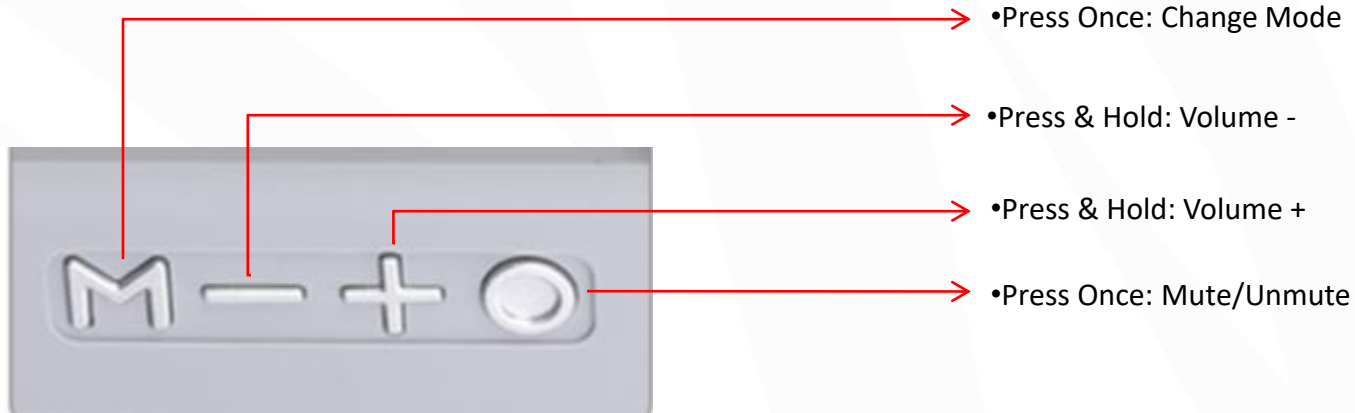

AUX Mode

- Once the speaker is in AUX Mode, connect the AUX cable to the speaker & connect the other end 3.5mm jack to a audio source (Eg. Computer, mobile).
- Now the songs played by the audio source can be heard through the speaker.