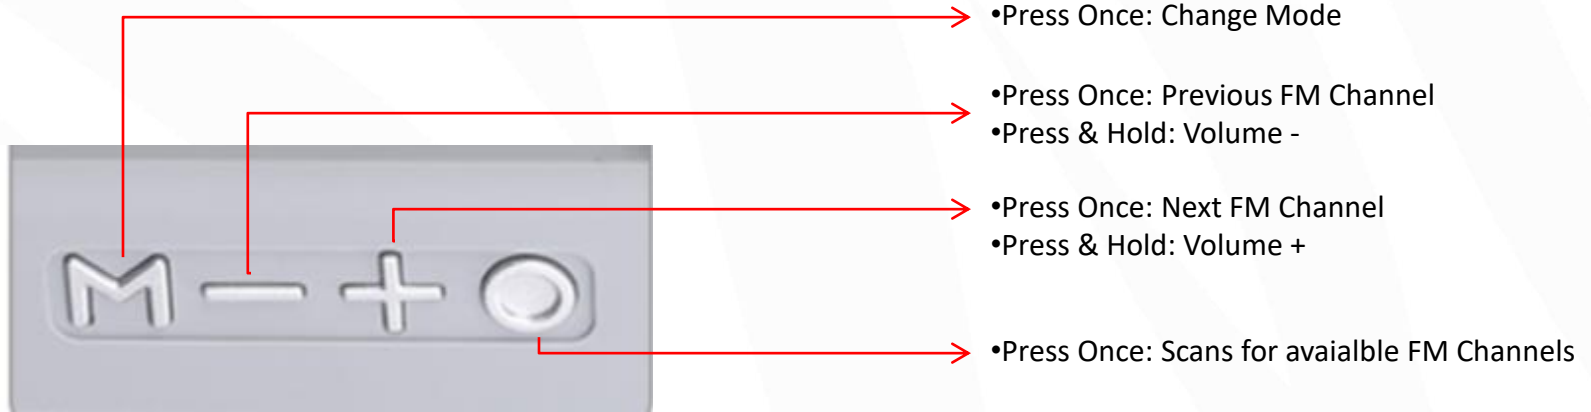

FM Radio

- Switch the Speaker to FM Mode by pressing the Mode button.
- Connect the charging cable to the speaker and leave the other ends free (This cable will act as an antenna).
- Press the Play/Pause button once to scan the available FM channels.
- Once the scanning is done, the speaker will start playing from first saved channel.