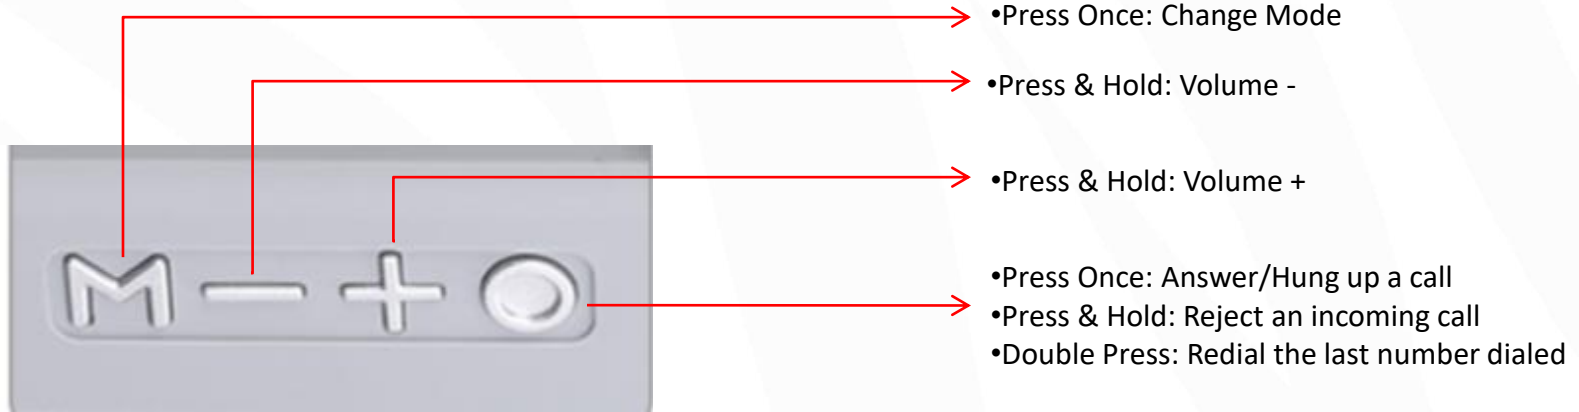

Call Function

- When the speaker is connected to a mobile via BT.
- Press the play-pause key to answer/hung up a call.
- Double Press the Play/Pause key to redial the last number dialed.
- Press & Hold the Play/Pause key to reject an incoming call.