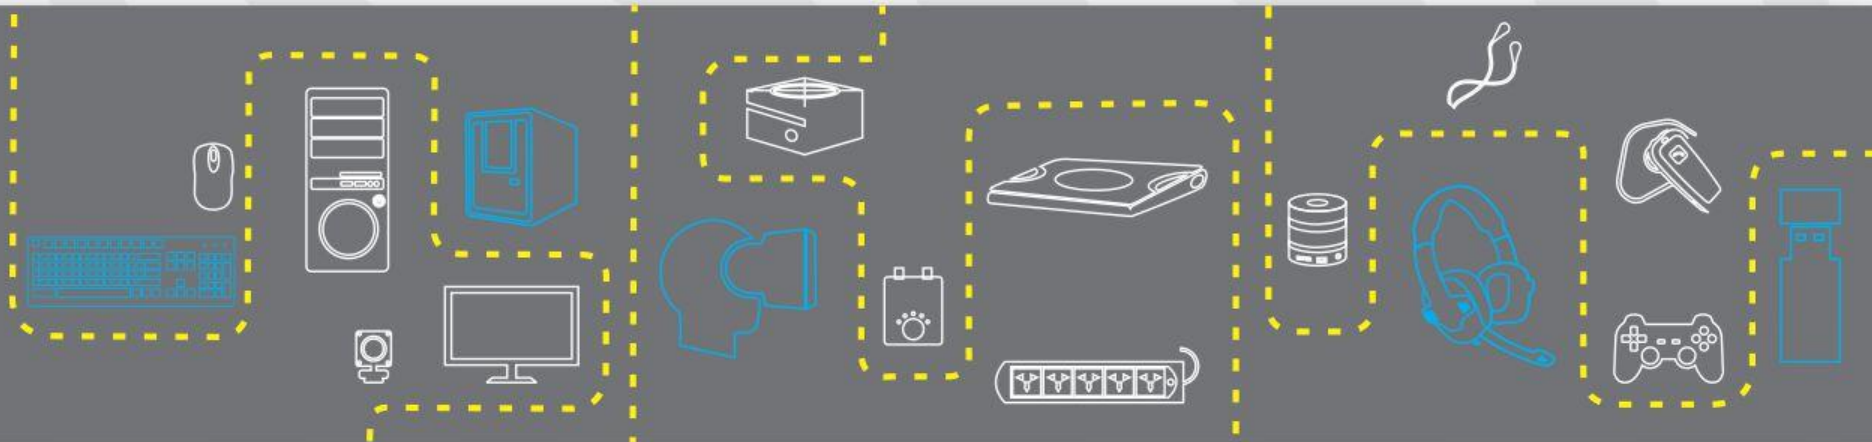

ZEBRONICS

ALWAYS AHEAD

Since 1997

IT & Gaming Peripherals • Sound Systems • Surveillance • Mobile & Lifestyle Accessories

CELEBRATING
21st YEAR
excellence • quality • reliability

WINNER
75 INDUSTRY
AWARDS