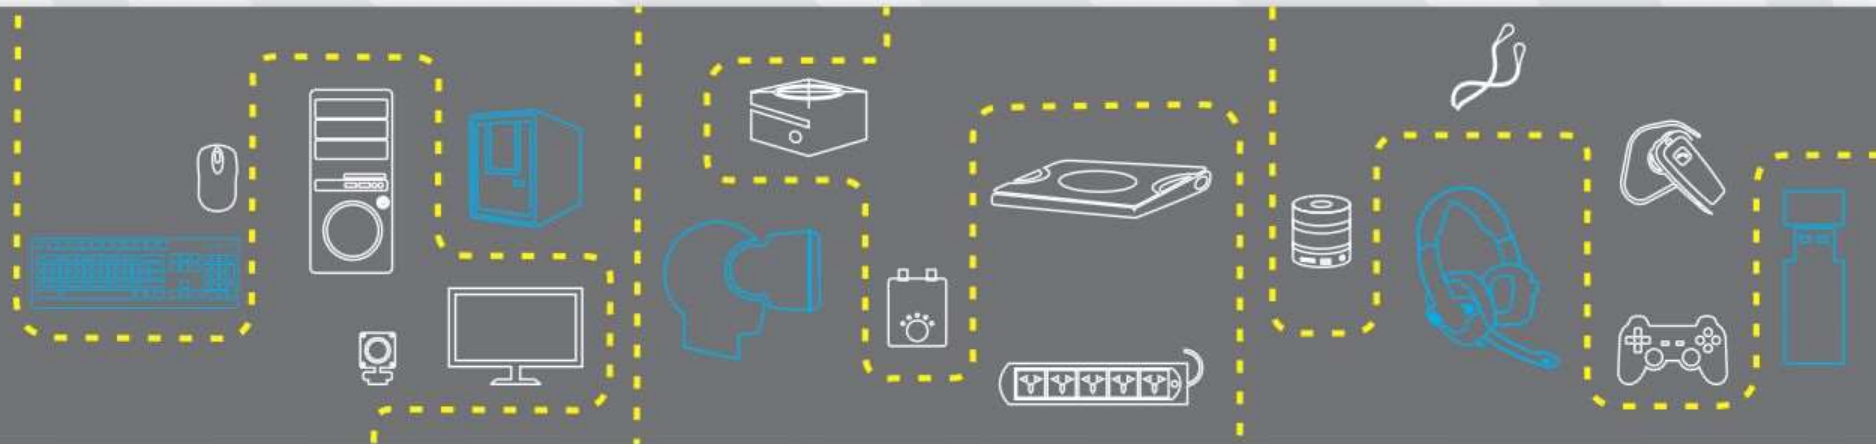

ZEBRONICS

ALWAYS AHEAD

Since 1997

IT & Gaming Peripherals • Sound Systems • Surveillance • Mobile & Lifestyle Accessories

CELEBRATING
21st YEAR
excellence • quality • reliability

WINNER 75 INDUSTRY AWARDS