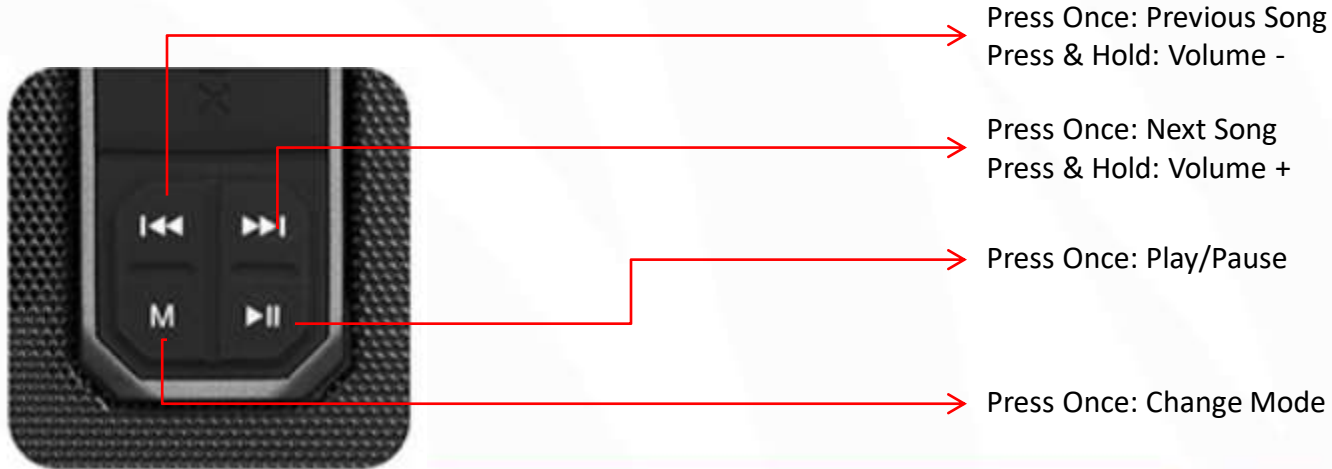

USB Mode

- When the speaker is on, insert the USB card to the speaker.
- The speaker will detect the USB automatically & play the songs from the USB.