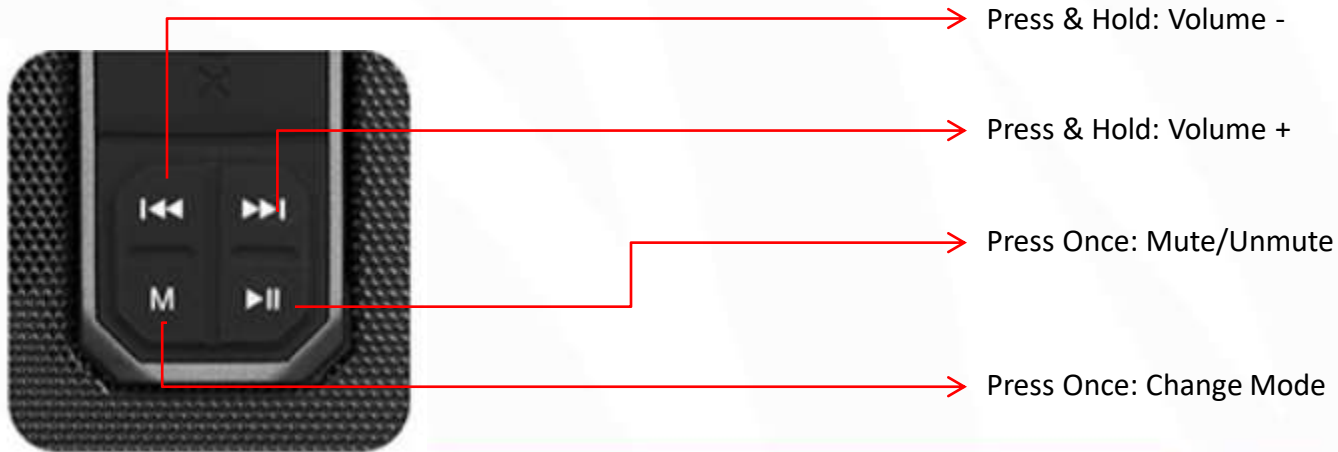

## FM Radio

- Switch the Speaker to FM Mode by pressing the Mode button.
- Press the Play/Pause button once to scan the available FM channels.
- Once the scanning is done, the speaker will start playing from first saved channel.

Press Once: Previous FM Channel  
Press & Hold: Volume -

Press Once: Next FM Channel  
Press & Hold: Volume +

Press Once: Auto scan Available FM Channels

Press Once: Change Mode

### AUX Mode

- Once the speaker is in AUX Mode, connect the AUX cable to the speaker & connect the other end 3.5mm jack to a audio source (Eg. Computer, mobile).
- Now the songs played by the audio source can be heard through the speaker.