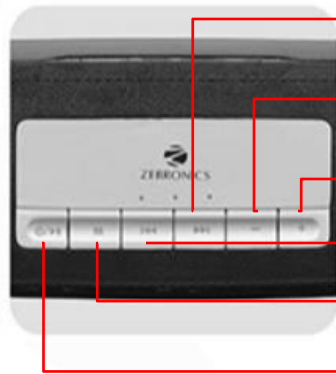

Different LED Indications

- Charging Indication: Red LED glows
- Full Charge Indication: Red LED Turns OFF

BT Connectivity

- Turn on the speaker.
- Make sure the speaker is in BT Mode.
- Search for nearby BT devices in your mobile.
- Tap on BT Name “ZEB-PUNCH” to connect.

Press Once: Next Song

Press Once: Volume -

Press Once: Volume +

Press Once: Previous Song

Press Once: Change Mode

Press Once: Play/Pause

Press & Hold: Turn on-off the speaker

FM Radio

- Switch the Speaker to FM Mode by pressing the Mode button.
- Connect the AUX cable to the speaker and leave the other end free (This cable will act as an antenna).
- Press the Play/Pause button once to scan the available FM channels.
- Once the scanning is done, the speaker will start playing from first saved channel.