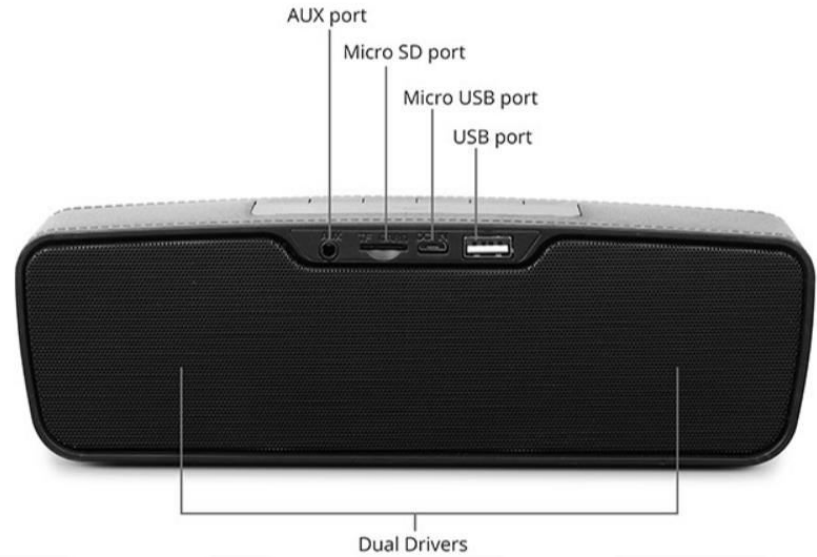

ZEB-PUNCH
Portable BT Speaker

- Portable Design
- Call function
- Passive Drivers for enhanced bass
- Volume/Media Control
- Dual Drivers
- Textured Leather Finish

- BT
- FM Radio
- AUX
- USB
- Micro SD Card

Different LED Indications

- Charging Indication: Red LED glows
- Full Charge Indication: Red LED Turns OFF

BT Connectivity

- Turn on the speaker.
- Make sure the speaker is in BT Mode.
- Search for nearby BT devices in your mobile.
- Tap on BT Name “ZEB-PUNCH” to connect.