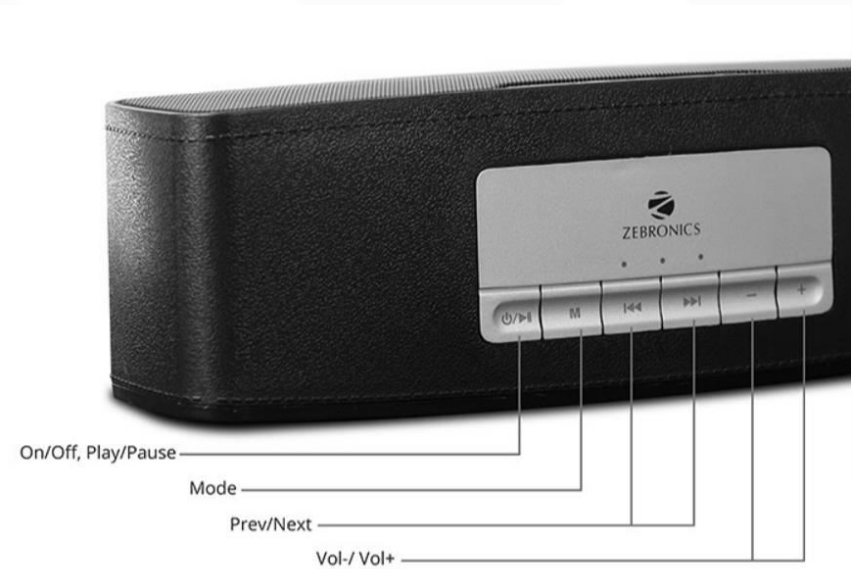

ZEB-PUNCH
Portable BT Speaker

- Portable Design
- Call function
- Passive Drivers for enhanced bass
- Volume/Media Control
- Dual Drivers
- Textured Leather Finish

- BT
- FM Radio
- AUX
- USB
- Micro SD Card

Different LED Indications

- Charging Indication: Red LED glows
- Full Charge Indication: Red LED Turns OFF

BT Connectivity

- Turn on the speaker.
- Make sure the speaker is in BT Mode.
- Search for nearby BT devices in your mobile.
- Tap on BT Name “ZEB-PUNCH” to connect.