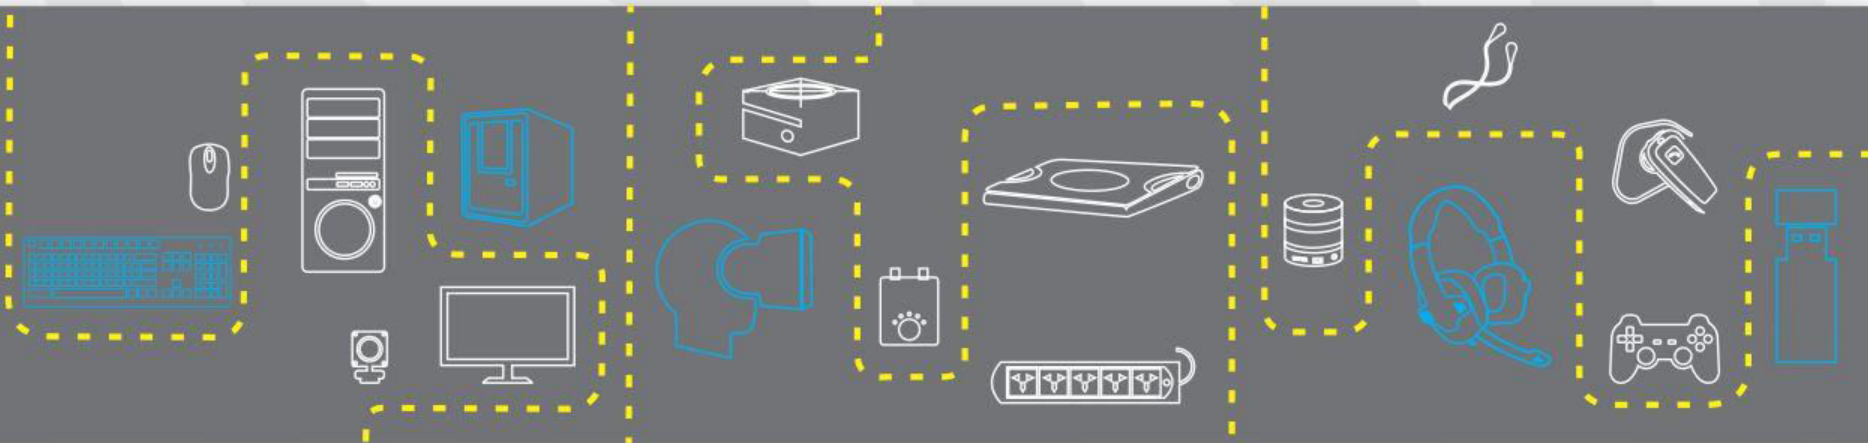

ZEBRONICS

ALWAYS AHEAD

Since 1997

IT & Gaming Peripherals • Sound Systems • Surveillance • Mobile & Lifestyle Accessories

CELEBRATING
21st YEAR
excellence • quality • reliability

WINNER 75 INDUSTRY AWARDS