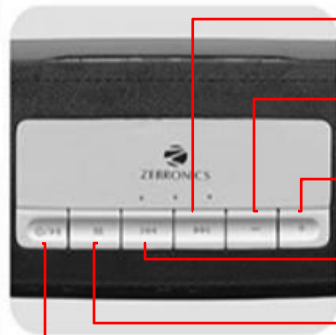

AUX Mode

- Once the speaker is in AUX Mode, connect the AUX cable to the speaker & connect the other end 3.5mm jack to a audio source (Eg. Computer, mobile).
- Now the songs played by the audio source can be heard through the speaker.

Press Once: Volume -

Press Once: Volume +

Press Once: Change Mode

Press Once: Mute/Unmute

Press & Hold: Turn on-off the speaker

USB/Micro SD Card Mode

- When the speaker is on, insert the USB/Micro SD card to the speaker.
- The speaker will detect the USB/Micro SD card automatically & play the songs from the USB/Micro SD card.

Press Once: Next Song

Press Once: Volume -

Press Once: Volume +

Press Once: Previous Song

Press Once: Change Mode

Press Once: Play/Pause

Press & Hold: Turn on-off the speaker

Call Function