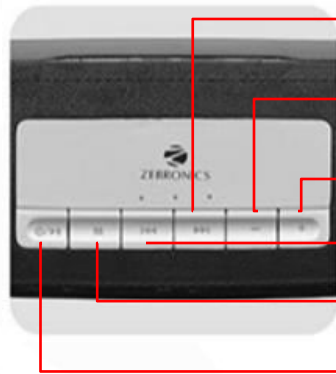

Different LED Indications

- Charging Indication: Red LED glows
- Full Charge Indication: Red LED Turns OFF

BT Connectivity

- Turn on the speaker.
- Make sure the speaker is in BT Mode.
- Search for nearby BT devices in your mobile.
- Tap on BT Name “ZEB-PUNCH” to connect.

Press Once: Next Song

Press Once: Volume -

Press Once: Volume +

Press Once: Previous Song

Press Once: Change Mode

Press Once: Play/Pause

Press & Hold: Turn on-off the speaker

FM Radio

- Switch the Speaker to FM Mode by pressing the Mode button.
- Connect the AUX cable to the speaker and leave the other end free (This cable will act as an antenna).
- Press the Play/Pause button once to scan the available FM channels.
- Once the scanning is done, the speaker will start playing from first saved channel.