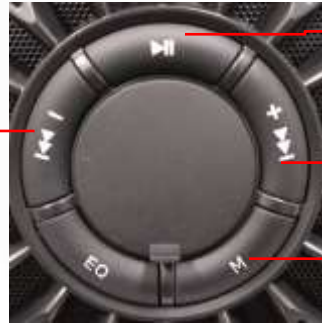

BT Connectivity

- Turn on the speaker.
- Make sure the speaker is in BT Mode.
- Search for nearby BT devices in your mobile.
- Tap on BT Name “ZEB-ROCKET” to connect.

Press Once: Previous Song
Press & Hold: Volume -

Press Once: Play/Pause

Press Once: Next Song
Press & Hold: Volume +

Press Once: Change Mode