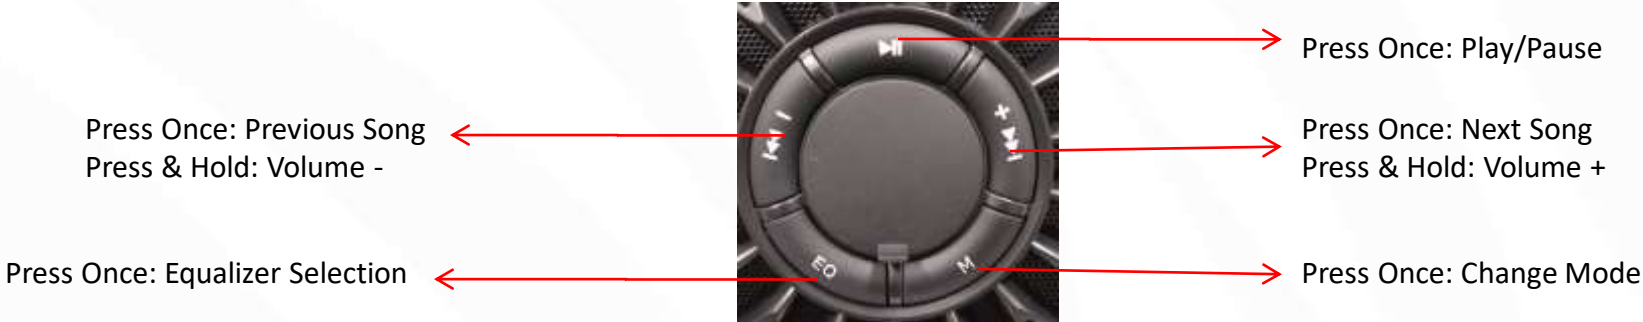

Press & Hold: Volume -

Press Once: Mute/Unmute

Press & Hold: Volume +

Press Once: Change Mode

USB Mode

- When the speaker is on, insert the USB to the speaker.
- The speaker will detect the USB automatically & play the songs from the USB.