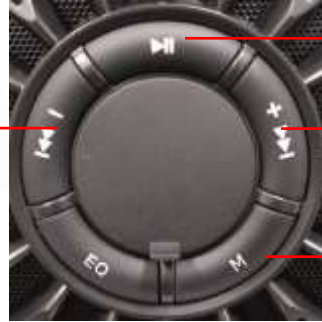

FM Radio

- Switch the Speaker to FM Mode by pressing the Mode button.
- Press the Play/Pause button once to scan the available FM channels.
- Once the scanning is done, the speaker will start playing from first saved channel.

Press Once: Previous FM Channel
Press & Hold: Volume -

Press Once: Auto Scan

Press Once: Next FM Channel
Press & Hold: Volume +

Press Once: Change Mode