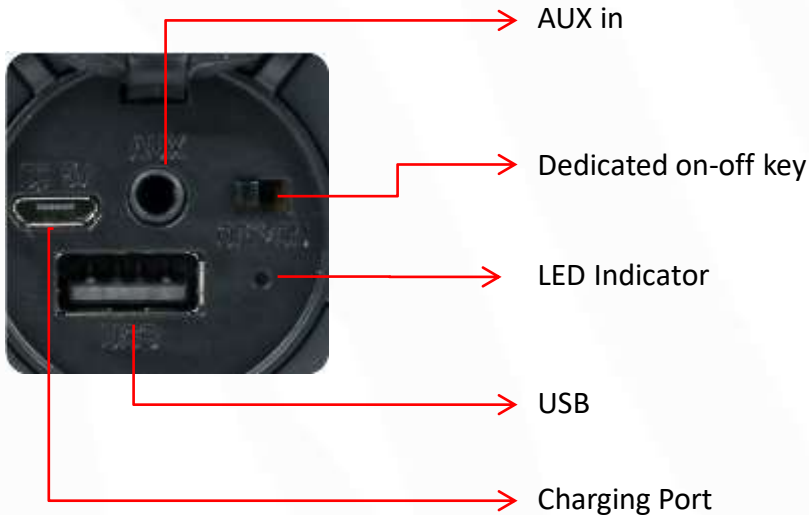

## ZEB-ROCKET

- Compact & Portable Design
- Top Handle
- 1.4" Tweeter
- Built-in Rechargeable Battery
- Playback Time: 2 hrs
- Dedicated on/off Switch
- Rubber Finish
- Barrel Design

### Different LED Indications

- Charging Indication: Red LED glows
- Full Charge Indication: Red LED Turns OFF