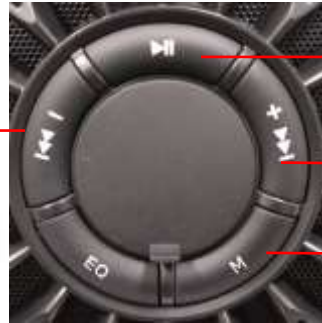

AUX Mode

- Once the speaker is in AUX Mode, connect the AUX cable to the speaker & connect the other end 3.5mm jack to a audio source (Eg. Computer, mobile).
- Now the songs played by the audio source can be heard through the speaker.

Press & Hold: Volume -

Press Once: Mute/Unmute

Press & Hold: Volume +

Press Once: Change Mode