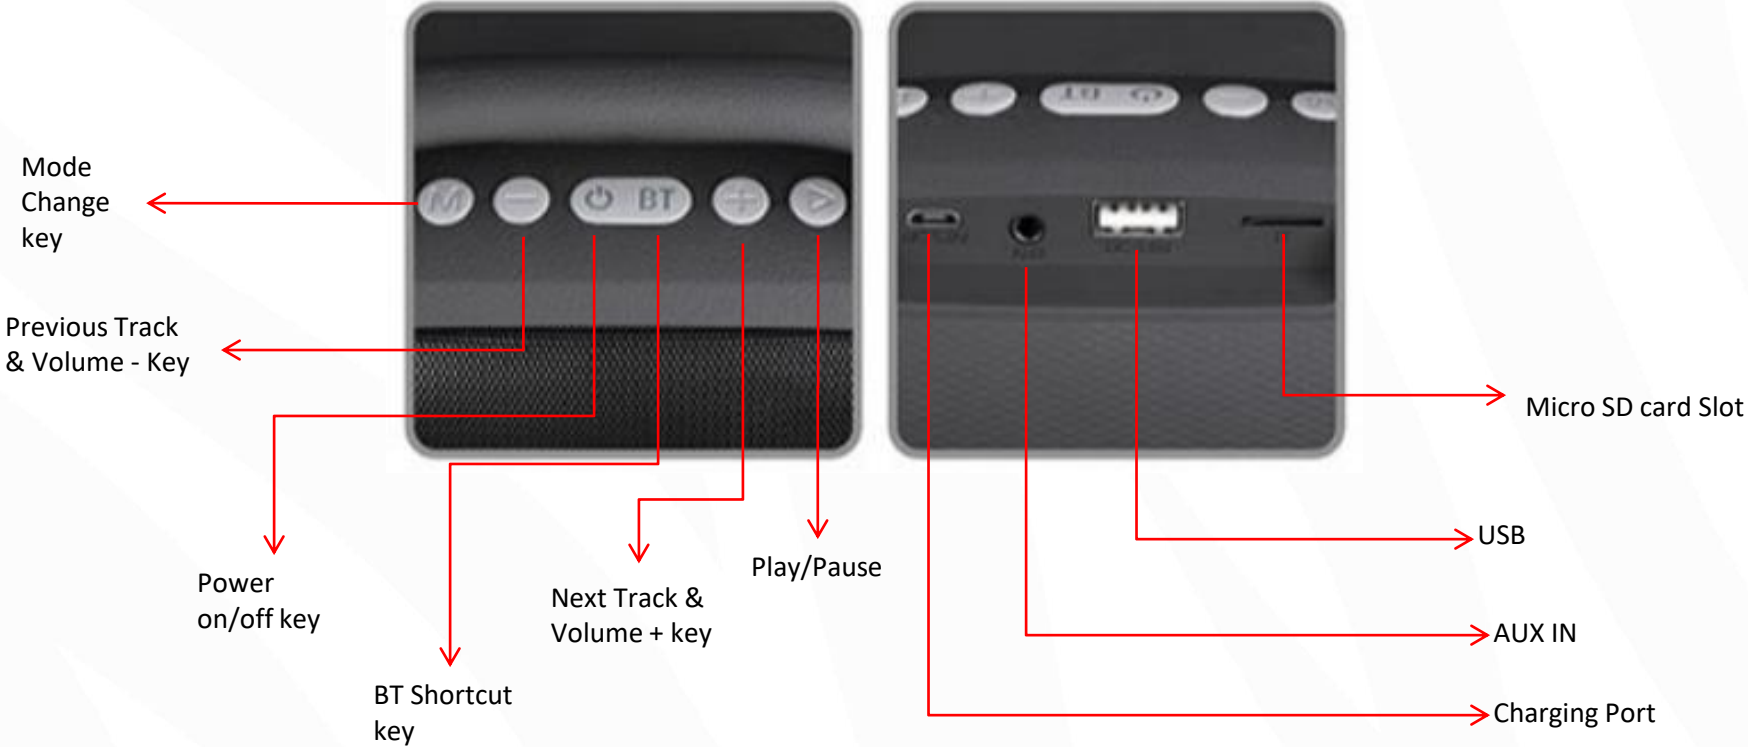

ZEB-SPLASH  
Portable BT Speaker

- Compact & Portable Design
- Top Handle
- Shortcut key for BT Mode
- Dual Drive Speaker
- Passive Drivers for enhanced bass
- Playback Time: 3-4 hrs
- Call Function
- Rubber Gripped Bottom

### Connectivity

- BT
- FM Radio
- AUX
- USB
- Micro SD Card

## BT Connectivity

- Turn on the speaker.
- Make sure the speaker is in BT Mode.
- Search for nearby BT devices in your mobile.
- Tap on BT Name “ZEB-SPLASH” to connect.

### USB/Micro SD Card Mode

- When the speaker is on, insert the USB/Micro SD card to the speaker.
- The speaker will detect the USB/Micro SD card automatically & play the songs from the USB/Micro SD card.