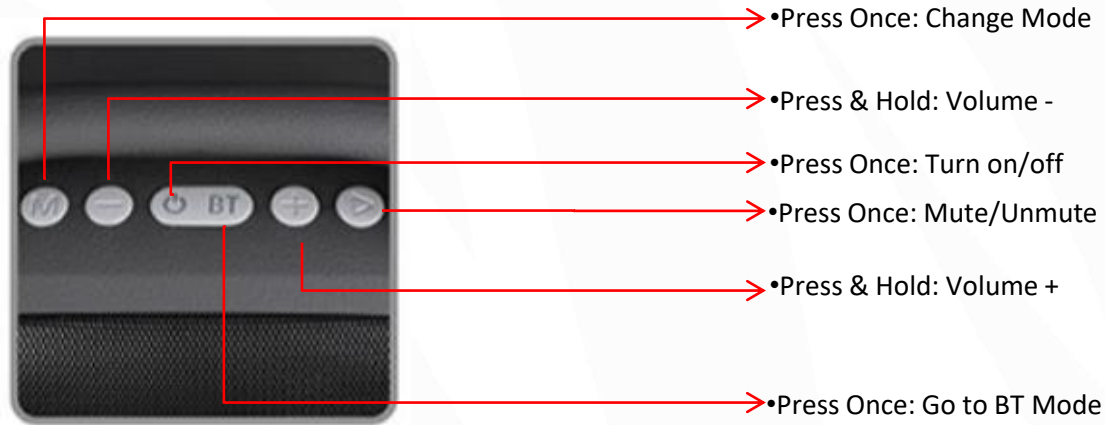

### Different LED Indications

- Charging Indication: Red LED glows
- Full Charge Indication: Red LED Turns OFF

## BT Connectivity

- Turn on the speaker.
- Make sure the speaker is in BT Mode.
- Search for nearby BT devices in your mobile.
- Tap on BT Name “ZEB-SPLASH” to connect.

## FM Radio

- Switch the Speaker to FM Mode by pressing the Mode button.
- Connect the charging cable to the speaker and leave the other end free (This cable will act as an antenna).
- Press the Play/Pause button once to scan the available FM channels.
- Once the scanning is done, the speaker will start playing from first saved channel.

### AUX Mode

- Once the speaker is in AUX Mode, connect the AUX cable to the speaker & connect the other end 3.5mm jack to a audio source (Eg. Computer, mobile).
- Now the songs played by the audio source can be heard through the speaker.