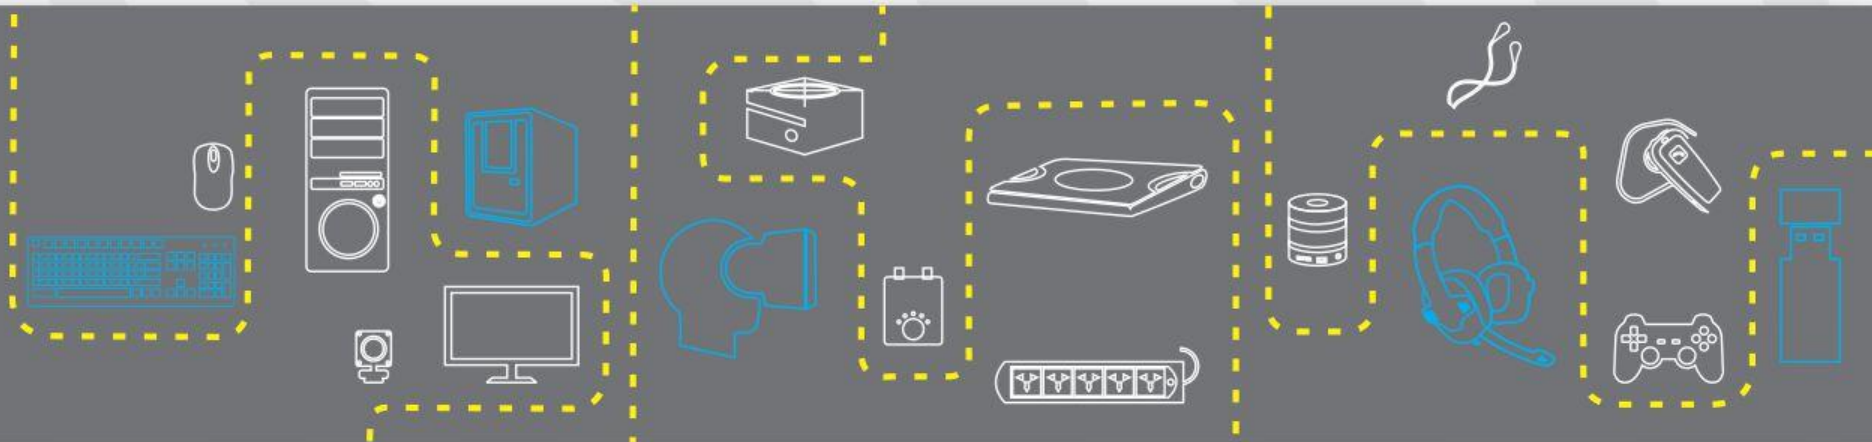

ZEBRONICS

ALWAYS AHEAD

Since 1997

IT & Gaming Peripherals • Sound Systems • Surveillance • Mobile & Lifestyle Accessories

CELEBRATING
21st YEAR
excellence • quality • reliability

WINNER 75 INDUSTRY AWARDS