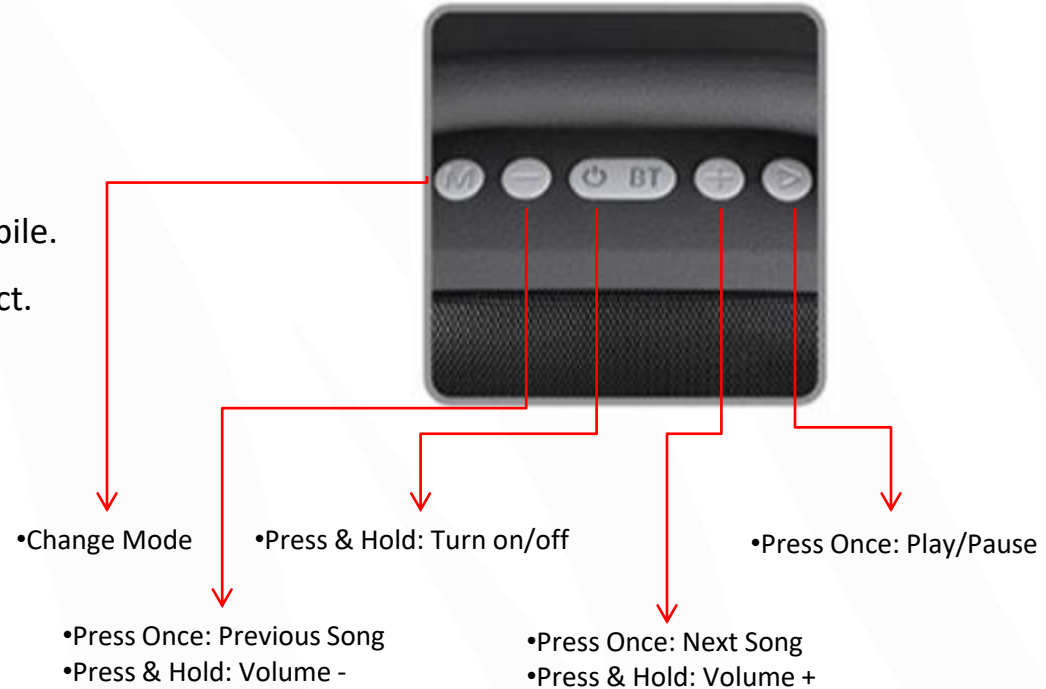

### Connectivity

- BT
- FM Radio
- AUX
- USB
- Micro SD Card

### Different LED Indications

- Charging Indication: Red LED glows
- Full Charge Indication: Red LED Turns OFF

## BT Connectivity

- Turn on the speaker.
- Make sure the speaker is in BT Mode.
- Search for nearby BT devices in your mobile.
- Tap on BT Name “ZEB-SPLASH” to connect.

### USB/Micro SD Card Mode

- When the speaker is on, insert the USB/Micro SD card to the speaker.
- The speaker will detect the USB/Micro SD card automatically & play the songs from the USB/Micro SD card.