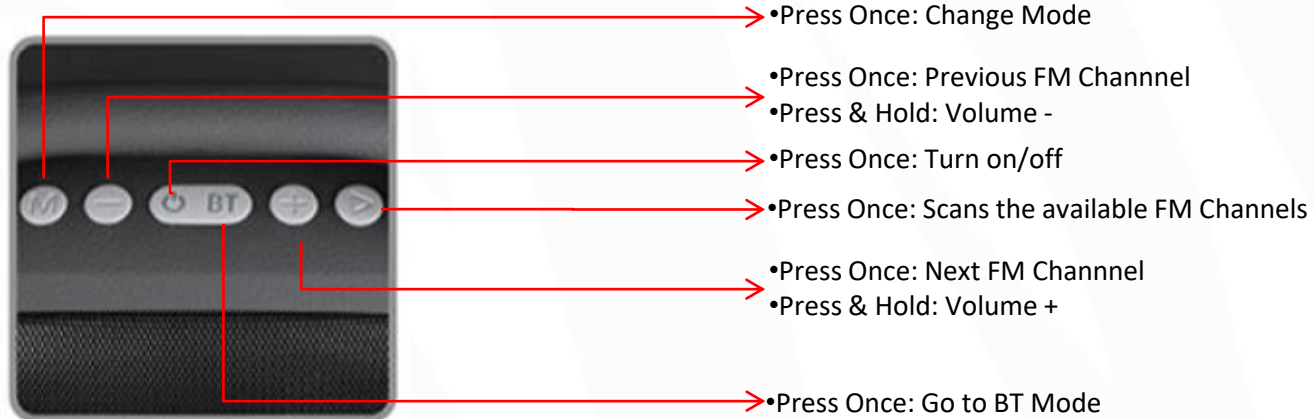

### Connectivity

- BT
- FM Radio
- AUX
- USB
- Micro SD Card

### Different LED Indications

- Charging Indication: Red LED glows
- Full Charge Indication: Red LED Turns OFF

## BT Connectivity

- Turn on the speaker.
- Make sure the speaker is in BT Mode.
- Search for nearby BT devices in your mobile.
- Tap on BT Name “ZEB-SPLASH” to connect.

## FM Radio

- Switch the Speaker to FM Mode by pressing the Mode button.
- Connect the charging cable to the speaker and leave the other end free (This cable will act as an antenna).
- Press the Play/Pause button once to scan the available FM channels.
- Once the scanning is done, the speaker will start playing from first saved channel.