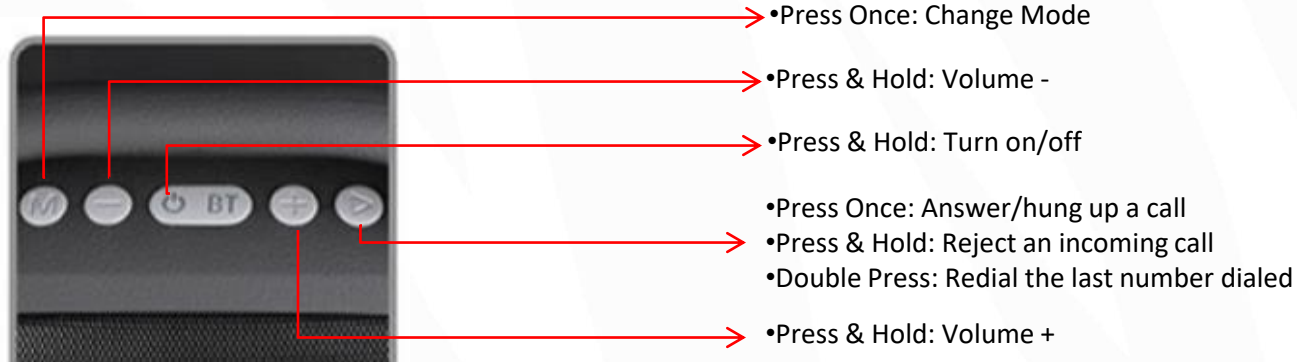

Call Function

- When the speaker is connected to a mobile via BT.
- Press the play-pause key to answer/hung up a call.
- Double Press the Play/Pause key to redial the last number dialed.
- Press & Hold the Call Function to reject an incoming call.

Note: Call function will work only in BT Mode