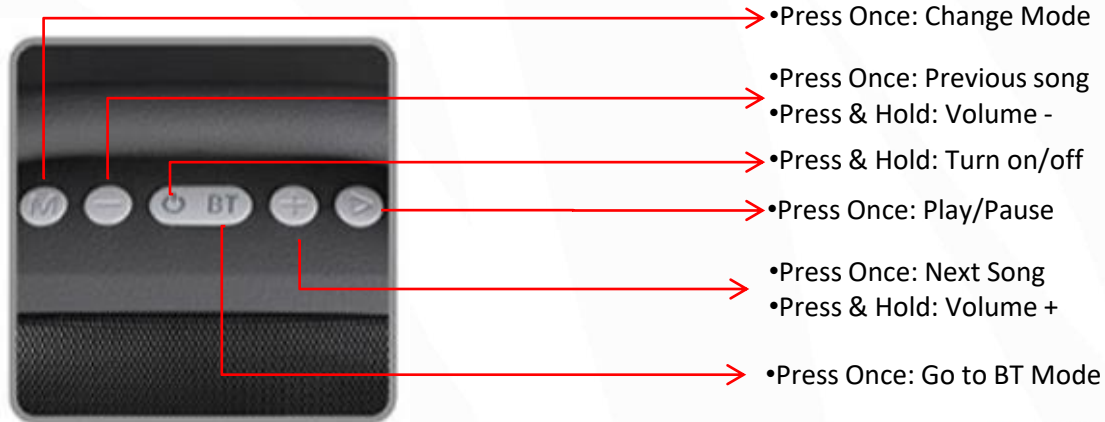

## BT Connectivity

- Turn on the speaker.
- Make sure the speaker is in BT Mode.
- Search for nearby BT devices in your mobile.
- Tap on BT Name “ZEB-SPLASH” to connect.

## FM Radio

- Switch the Speaker to FM Mode by pressing the Mode button.
- Connect the charging cable to the speaker and leave the other end free (This cable will act as an antenna).
- Press the Play/Pause button once to scan the available FM channels.
- Once the scanning is done, the speaker will start playing from first saved channel.

### AUX Mode

- Once the speaker is in AUX Mode, connect the AUX cable to the speaker & connect the other end 3.5mm jack to a audio source (Eg. Computer, mobile).
- Now the songs played by the audio source can be heard through the speaker.

### USB/Micro SD Card Mode

- When the speaker is on, insert the USB/Micro SD card to the speaker.
- The speaker will detect the USB/Micro SD card automatically & play the songs from the USB/Micro SD card.