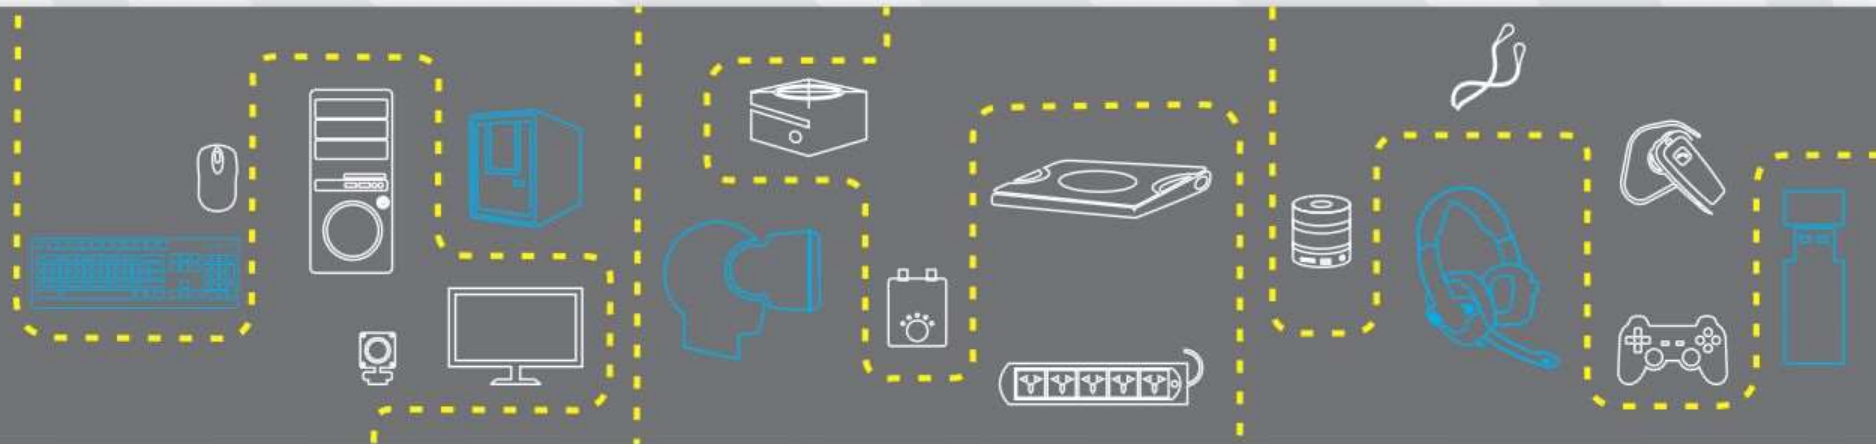

ZEBRONICS

ALWAYS AHEAD

Since 1997

IT & Gaming Peripherals • Sound Systems • Surveillance • Mobile & Lifestyle Accessories

CELEBRATING
21st YEAR
excellence • quality • reliability

WINNER
75 INDUSTRY
AWARDS