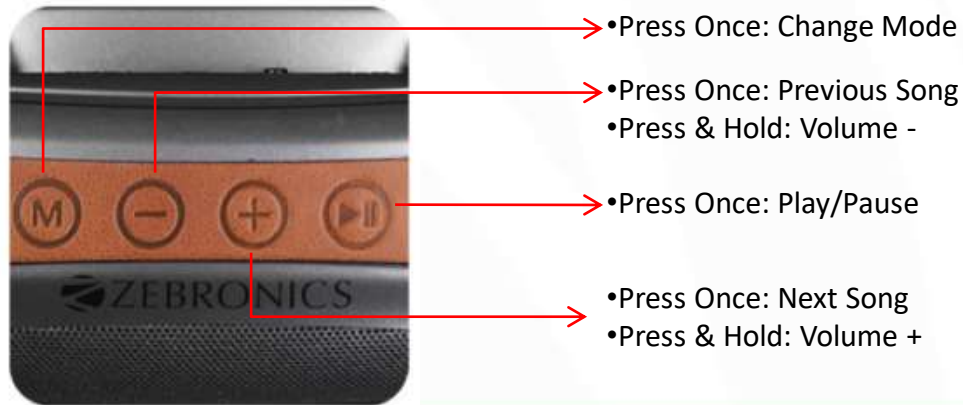

USB/Micro SD Card Mode

- When the speaker is on, insert the USB/Micro SD card to the speaker.
- The speaker will detect the USB/Micro SD card automatically & play the songs from the USB/Micro SD card.