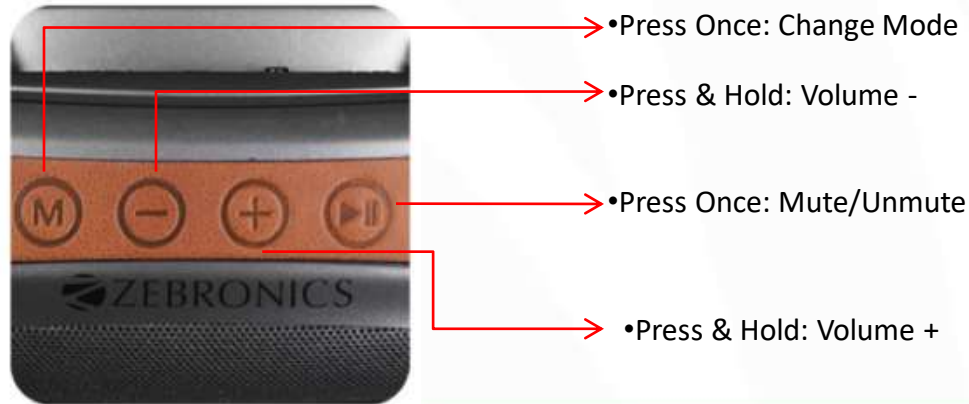

Change Mode

•Press once: Previous Song
•Press & Hold: Volume -

•Play/Pause

•Press once: Next Song
•Press & Hold: Volume +

FM Radio

- Switch the Speaker to FM Mode by pressing the Mode button.
- Connect the charging cable to the speaker and leave the other end free (This cable will act as an antenna).
- Press & hold the Play/Pause button for 3 seconds to scan the available FM channels.
- Once the scanning is done, the speaker will start playing from first saved channel.

•Press Once: Change Mode

•Press Once: Previous FM Channel

•Press & Hold: Volume -

•Press & Hold: Scans for available FM Channels

•Press Once: Mute/Unmute

•Press Once: Next FM Channel

•Press & Hold: Volume +

AUX Mode

- Once the speaker is in AUX Mode, connect the charging cable to the speaker & connect the 3.5mm jack to a audio source (Eg. Computer, mobile).
- Now the songs played by the audio source can be heard through the speaker.