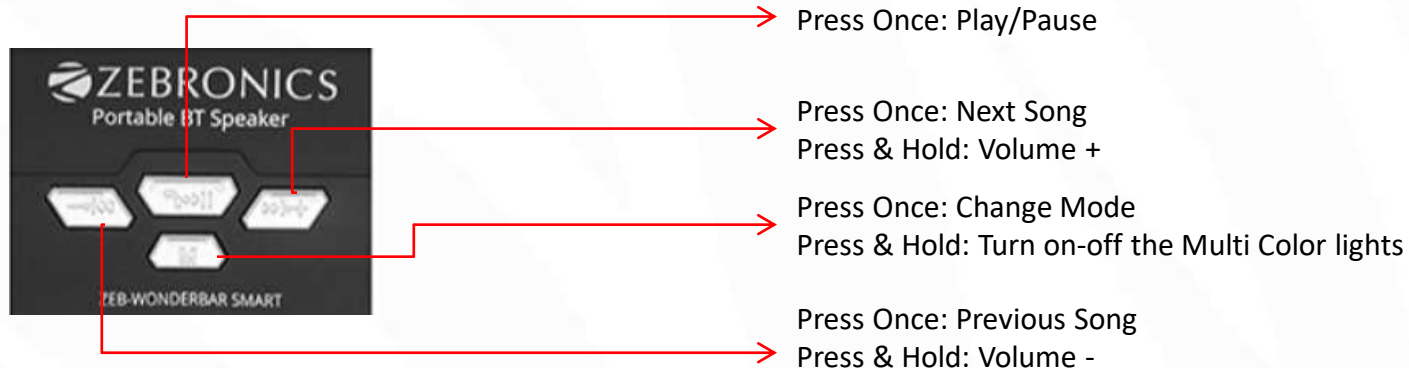

- Turn on the speaker.
- Make sure the speaker is in BT Mode.
- Search for nearby BT devices in your mobile.
- Tap on BT Name “ZEB-WONDERBAR SMART” to connect.

FM Radio

- Switch the Speaker to FM Mode by pressing the Mode button.
- Connect the AUX cable to the speaker and leave the other end free (This cable will act as an antenna).
- Press & Hold the Play/Pause button to scan the available FM channels.
- Once the scanning is done, the speaker will start playing from first saved channel.

AUX Mode

- Once the speaker is in AUX Mode, connect the AUX cable to the speaker & connect the other end 3.5mm jack to a audio source (Eg. Computer, mobile).
- Now the songs played by the audio source can be heard through the speaker.

Press Once: Mute/Unmute

Press & Hold: Volume +

Press Once: Change Mode

Press & Hold: Turn on-off the Multi Color lights

Press & Hold: Volume -

USB/Micro SD Card Mode

- When the speaker is on, insert the USB/Micro SD card to the speaker.
- The speaker will detect the USB/Micro SD card automatically & play the songs from the USB/Micro SD card.

Call Function

- When the speaker is connected to a mobile via BT.
- Press the play-pause key to answer/hung up a call.
- Double Press the Play/Pause key to redial the last number dialed.
- Press & Hold the Call Function to reject an incoming call.