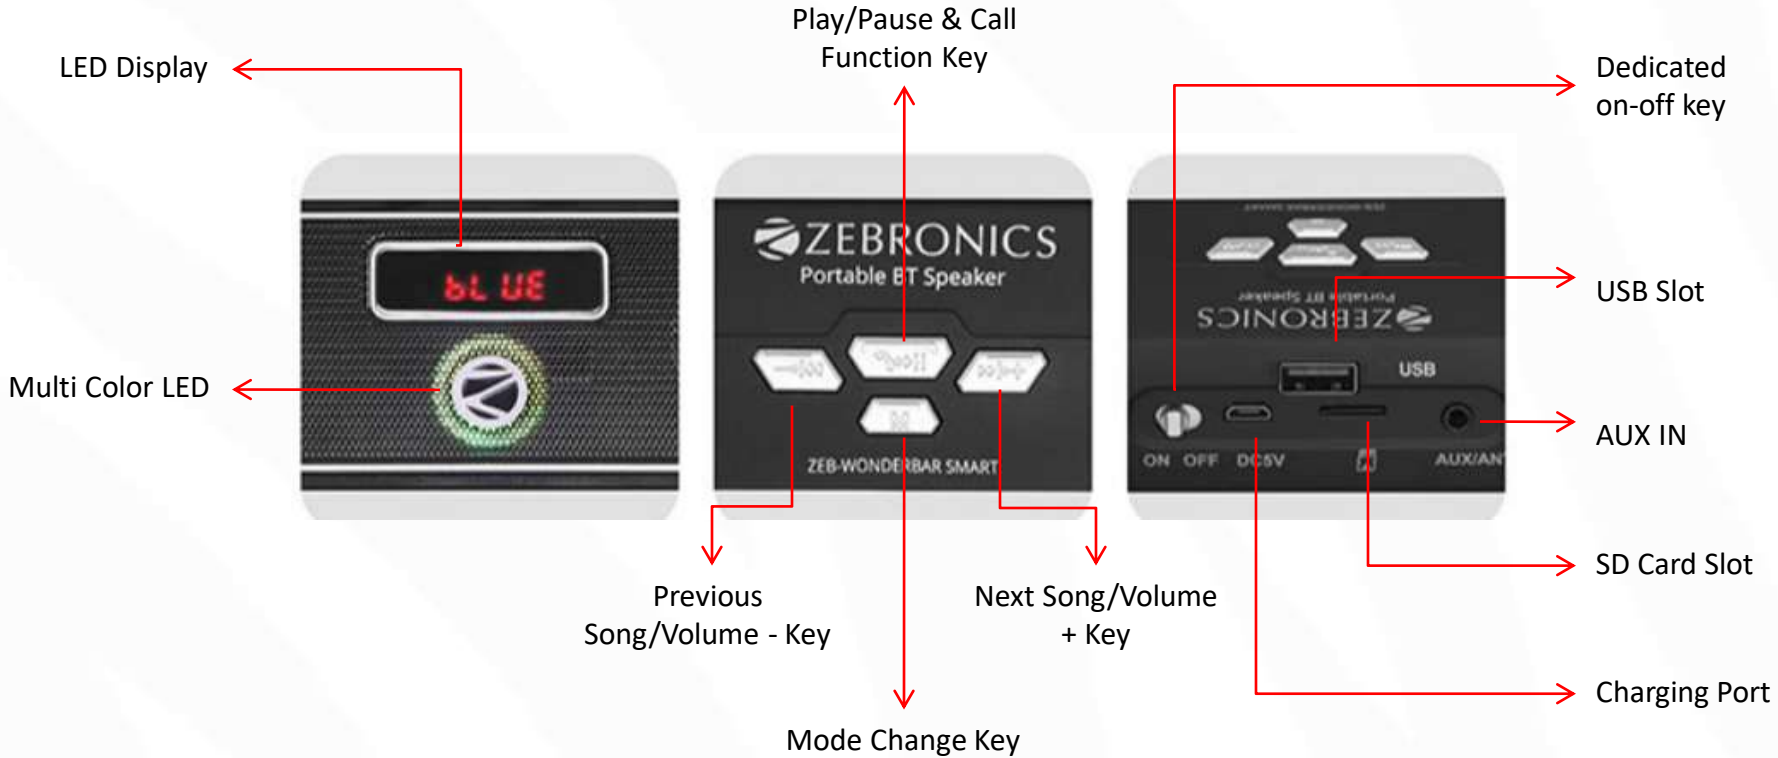

MRP ₹ 2499/-

ZEB-Wonderbar Smart
Portable BT Speaker

USP

ZEB-WONDERBAR SMART

- Compact & Portable Design
- LED Display
- Remote Control
- Multi Color LED Lights
- Dual Drive Speaker
- Dedicated on-off Switch
- Passive Drivers for enhanced bass
- Playback Time: 4-5 hrs
- Call Function

Connectivity

- BT
- FM Radio
- AUX
- USB
- Micro SD Card

Different LED Indications

- Charging Indication: Red LED glows
- Full Charge Indication: Red LED Turns OFF

Keys & Ports

ZEB-WONDERBAR SMART

BT Connectivity

- Turn on the speaker.
- Make sure the speaker is in BT Mode.
- Search for nearby BT devices in your mobile.
- Tap on BT Name “ZEB-WONDERBAR SMART” to connect.

FM Radio

- Switch the Speaker to FM Mode by pressing the Mode button.
- Connect the AUX cable to the speaker and leave the other end free (This cable will act as an antenna).
- Press & Hold the Play/Pause button to scan the available FM channels.
- Once the scanning is done, the speaker will start playing from first saved channel.

Press Once: Mute/Unmute

Press & Hold: Volume +

Press Once: Change Mode

Press & Hold: Turn on-off the Multi Color lights

Press & Hold: Volume -

USB/Micro SD Card Mode

- When the speaker is on, insert the USB/Micro SD card to the speaker.
- The speaker will detect the USB/Micro SD card automatically & play the songs from the USB/Micro SD card.