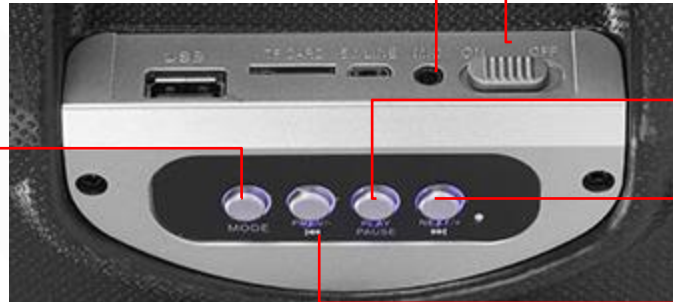

AUX IN

- Once the speaker is in AUX Mode, Connect the AUX Cable to the speaker & connect the other end of the to an audio source (Ex. Mobile, Computer)
- Now the songs played by the audio source can be heard through the speaker

AUX IN

On-Off Switch

Press Once: Volume +

Press Once: Mute/Unmute

Press Once: Volume -

Press Once: Change Mode
Press & Hold: Turn on-off RGB
Lights