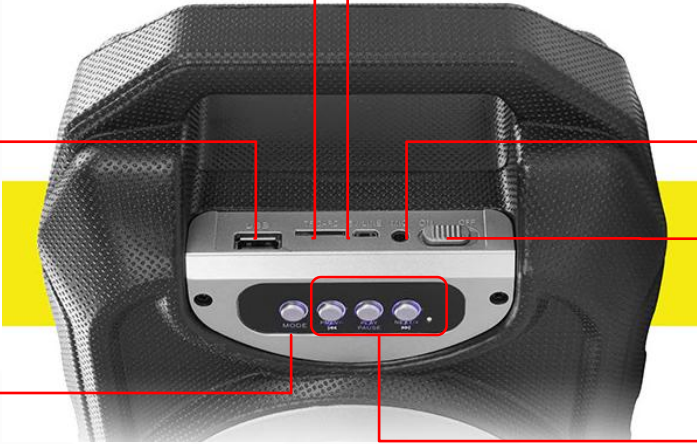

MRP ₹ 2699/-

ZEB-ACE
Portable Wireless BT Speaker

- Portable Design with top Handle
- RGB Light
- Mic
- Volume/Media Control
- Built in Rechargeable Battery

- BT
- USB
- Micro SD Card
- FM
- AUX
- 1 x Mic

Different LED Indications

- Charging Indication: Red LED glows
- Full Charge Indication: Red LED turns off

Micro SD Card Slot

Charging/AUX Port

USB

Mic IN

On-Off Switch

Mode Change Key

Media/Volume Control keys

BT Connectivity

- Turn on the speaker.
- Make sure that the speaker is on BT Mode
- Search for nearby BT devices in your mobile.
- Tap on BT Name “ZEB-ACE” to connect.

On-Off Switch

Press Once: Next Song
Press & Hold: Volume +

Press Once: Play/Pause

Press Once: Previous Song
Press & Hold: Volume -

Press Once: Change Mode
Press & Hold: Turn on-off RGB
Lights

USB/Micro SD Card Mode

- When the Speaker is on, Insert the Pen drive/micro SD card to the speaker.
- The speaker detects the Pen drive/mSD card automatically and play the songs from it.