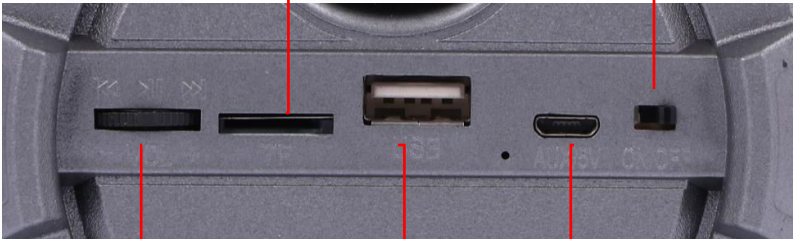

ZEB-BARREL
Portable BT Speaker

- Barrel Design & Portable in Size
- Carrying Strap
- Volume/Media Control
- Built-in Rechargeable Battery

Connectivity

- BT
- USB
- Micro SD Card
- FM
- AUX

Micro SD Card Slot

On-off Switch

Multi Functional Switch

AUX/Charging Port

USB Slot

BT Connectivity

- Turn on the speaker.
- Make sure the speaker is in BT Mode.
- Search for nearby BT devices in your mobile.
- Tap on BT Name “ZEB-BARREL” to connect.