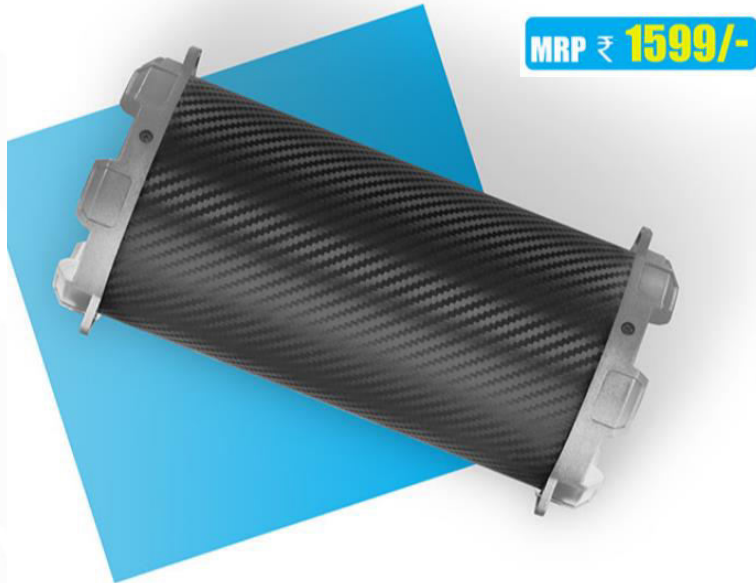

ZEB-BARREL
Portable BT Speaker

- Barrel Design & Portable in Size
- Carrying Strap
- Volume/Media Control
- Built-in Rechargeable Battery

Connectivity

- BT
- USB
- Micro SD Card
- FM
- AUX

Micro SD Card Slot

On-off Switch

Multi Functional Switch

AUX/Charging Port

USB Slot

BT Connectivity

- Turn on the speaker.
- Make sure the speaker is in BT Mode.
- Search for nearby BT devices in your mobile.
- Tap on BT Name “ZEB-BARREL” to connect.