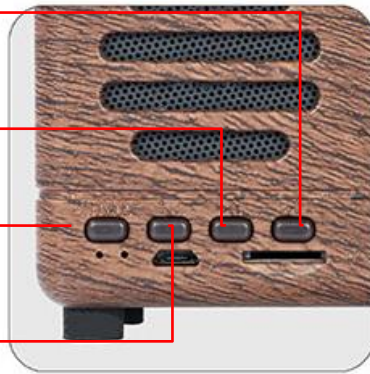

ZEB-GLORY
Portable Wireless BT Speaker

- Classy Design
- Wooden Finish
- 10hrs* Playback Time
- Volume/Media Control
- Built in Rechargeable Battery

- BT
- Micro SD Card
- FM

Different LED Indications

- Charging Indication: Red LED glows
- Full Charge Indication: Red LED turns off

BT Connectivity

- Turn on the speaker.
- Make sure that the speaker is on BT Mode
- Search for nearby BT devices in your mobile.
- Tap on BT Name “ZEB-GLORY” to connect.

Press Once: Next Song

Press Once: Play/Pause

Press Once: Change Mode
Press & Hold: Turn On-Off speaker

Press Once: Previous Song

Rotate Anti Clockwise: Vol –
Rotate Clockwise: Vol +

Micro SD Card Mode

- When the Speaker is on, Insert the Micro SD card to the speaker.
- The speaker detects the mSD card automatically and play the songs from it.

Press Once: Next Song

Press Once: Play/Pause

Press Once: Change Mode
Press & Hold: Turn On-Off speaker

Press Once: Previous Song

Rotate Anti Clockwise: Vol -
Rotate Clockwise: Vol +

FM Radio Mode

- Switch the speaker to FM Mode by pressing the Mode key
- Press the Play/Pause key once to scan to the available FM Channel
- Once the scanning is done, the speaker will start playing the first saved FM Channel