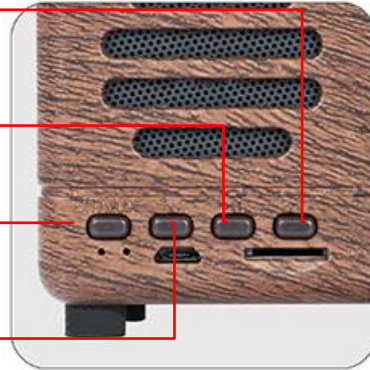

Press Once: Change Mode
Press & Hold: Turn On-Off speaker

Press Once: Previous Song

Rotate Anti Clockwise: Vol –
Rotate Clockwise: Vol +

Micro SD Card Mode

- When the Speaker is on, Insert the Micro SD card to the speaker.
- The speaker detects the mSD card automatically and play the songs from it.

Press Once: Next Song

Press Once: Play/Pause

Press Once: Change Mode
Press & Hold: Turn On-Off speaker

Press Once: Previous Song

Rotate Anti Clockwise: Vol -
Rotate Clockwise: Vol +

FM Radio Mode

- Switch the speaker to FM Mode by pressing the Mode key
- Press the Play/Pause key once to scan to the available FM Channel
- Once the scanning is done, the speaker will start playing the first saved FM Channel

Press Once: Next FM Channel

Press Once: Auto Scan
FM Channels

Press Once: Change Mode
Press & Hold: Turn On-Off speaker

Press Once: Previous FM Channel

Rotate Anti Clockwise: Vol -
Rotate Clockwise: Vol +