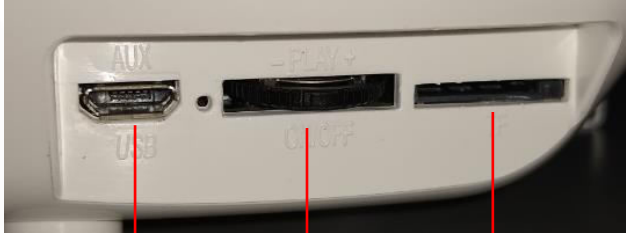

ZEB-LUNA
Portable BT Speaker

- Flexible LED Lamp with 3 level brightness
- Touch Controls for LED
- RGB Lights
- Volume/Media Control
- Glossy Finish
- Available in three Vibrant Colors

LED Brightness
Level touch
Control

RGB Light
Touch Control

Charging/AUX
Port

Volume/Media
Control

Micro SD
Card Slot

- BT
- Micro SD Card
- AUX

Different LED Indications

- Charging Indication: Red LED glows
- Full Charge Indication: Red LED Turns OFF