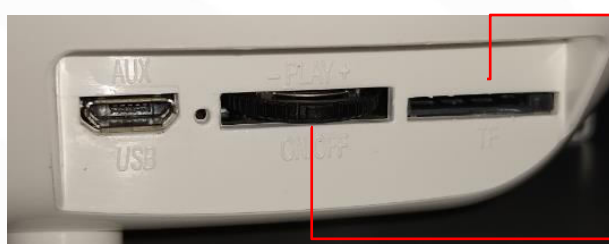

RGB Light
Touch Control

Charging/AUX
Port

Volume/Media
Control

Micro SD
Card Slot

- BT
- Micro SD Card
- AUX

Different LED Indications

- Charging Indication: Red LED glows
- Full Charge Indication: Red LED Turns OFF

BT Connectivity

- Turn on the speaker.
- Make sure the speaker is in BT Mode.
- Search for nearby BT devices in your mobile.
- Tap on BT Name “ZEB-LUNA” to connect.

- Press Once: Play/Pause
- Double Press: Change Mode
- Press & Hold: Turn on/off the speaker
- Slide to Right: Next Song
- Slide & Hold to Right: Volume +
- Slide to Left: Previous song
- Slide & Hold to Left: Volume -

Micro SD Card Mode

- When the speaker is on, insert the Micro SD card to the speaker.
- The speaker will detect the Micro SD card automatically & play the songs from the Micro SD card.

Micro SD Card Slot