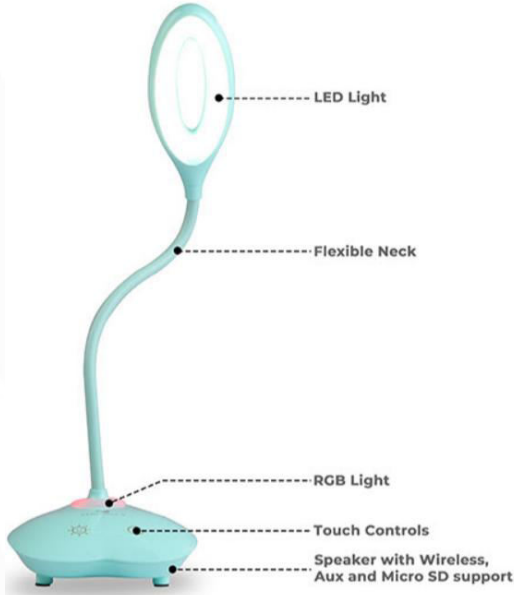

ZEB-LUNA
Portable BT Speaker

- Flexible LED Lamp with 3 level brightness
- Touch Controls for LED
- RGB Lights
- Volume/Media Control
- Glossy Finish
- Available in three Vibrant Colors

LED Brightness
Level touch
Control

RGB Light
Touch Control

Charging/AUX
Port

Volume/Media
Control

Micro SD
Card Slot

- BT
- Micro SD Card
- AUX

Different LED Indications

- Charging Indication: Red LED glows
- Full Charge Indication: Red LED Turns OFF

BT Connectivity

- Turn on the speaker.
- Make sure the speaker is in BT Mode.
- Search for nearby BT devices in your mobile.
- Tap on BT Name “ZEB-LUNA” to connect.

- Press Once: Play/Pause
- Double Press: Change Mode
- Press & Hold: Turn on/off the speaker
- Slide to Right: Next Song
- Slide & Hold to Right: Volume +
- Slide to Left: Previous song
- Slide & Hold to Left: Volume -