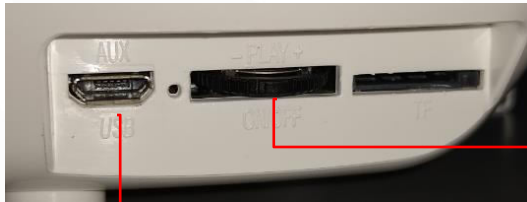

AUX Mode

- Once the speaker is in AUX Mode, connect the micro USB end of the AUX cable to the speaker & connect the other end 3.5mm jack to a audio source (Eg. Computer, mobile).
- Now the songs played by the audio source can be heard through the speaker.

Press Once: Mute/Unmute
Double Press: Change Mode
Press & Hold: Turn on/off the speaker
Slide & Hold to Right: Volume +
Slide & Hold to Left: Volume -
AUX-IN