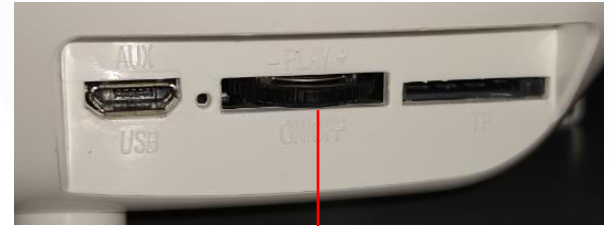

ZEB-LUNA
Portable BT Speaker

- Flexible LED Lamp with 3 level brightness
- Touch Controls for LED
- RGB Lights
- Volume/Media Control
- Glossy Finish
- Available in three Vibrant Colors

LED Brightness
Level touch
Control

RGB Light
Touch Control

Charging/AUX
Port

Volume/Media
Control

Micro SD
Card Slot

- BT
- Micro SD Card
- AUX

Different LED Indications

- Charging Indication: Red LED glows
- Full Charge Indication: Red LED Turns OFF

BT Connectivity

- Turn on the speaker.
- Make sure the speaker is in BT Mode.
- Search for nearby BT devices in your mobile.
- Tap on BT Name “ZEB-LUNA” to connect.

- Press Once: Play/Pause
- Double Press: Change Mode
- Press & Hold: Turn on/off the speaker
- Slide to Right: Next Song
- Slide & Hold to Right: Volume +
- Slide to Left: Previous song
- Slide & Hold to Left: Volume -

Micro SD Card Mode

- When the speaker is on, insert the Micro SD card to the speaker.
- The speaker will detect the Micro SD card automatically & play the songs from the Micro SD card.

Micro SD Card Slot