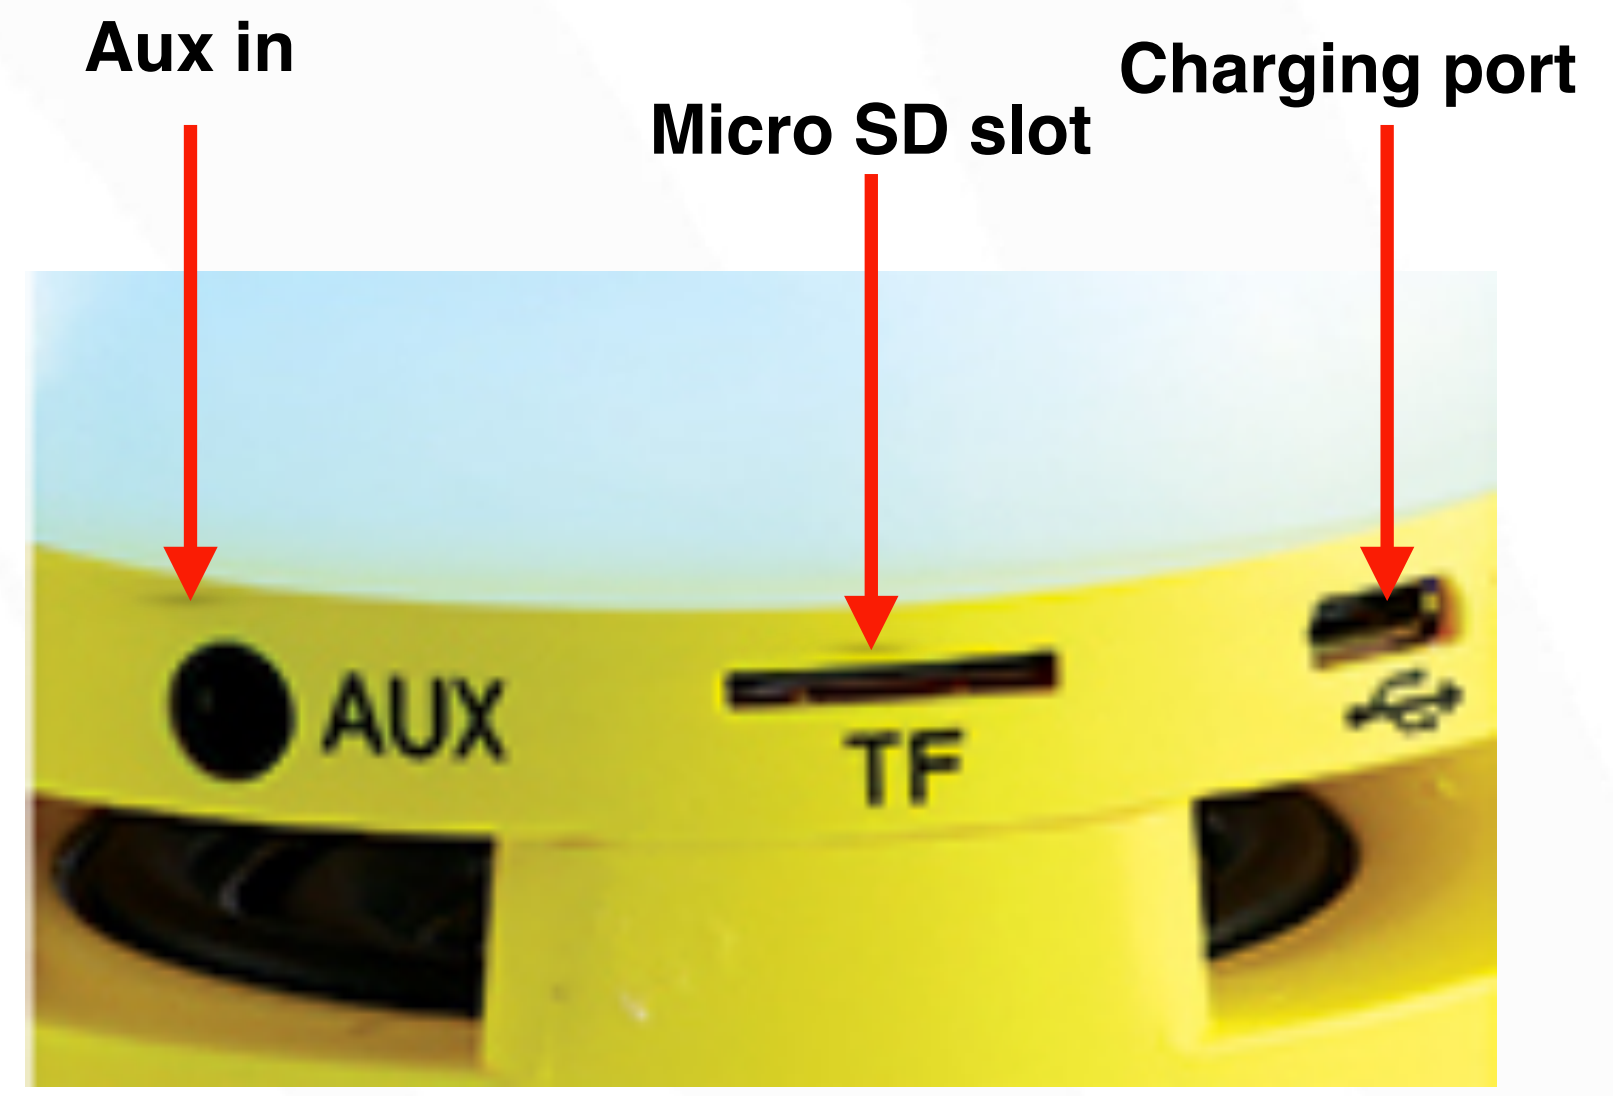

Portable Bluetooth Speaker
ZEB-GLOBE

COLOR
CHANGING
LIGHTS

Portable Bluetooth Speaker
ZEB-GLOBE

USP

- Attractive design
- Color changing lights, diffused light
- Available in 4 colours
- Built-in mic for calls
- Various connectivity options

**With
Call Function**

BLUETOOTH

MICRO
SD
TF

MP3
WMA
SUPPORT

AUX

BUILT-IN
LITHIUM
BATTERY

Connectivity

- Bluetooth
- Micro SD Card - upto 16GB
- Aux in

Basic Operation

Specifications

- Output - 3w RMS
- Driver - 4cms
- Bluetooth - 2.1+EDR
- Battery - 200mAh

Package contents

- Globe speaker
- Aux in cable
- Charging cable
- User manual

Package

Thank You

www.zebronics.com