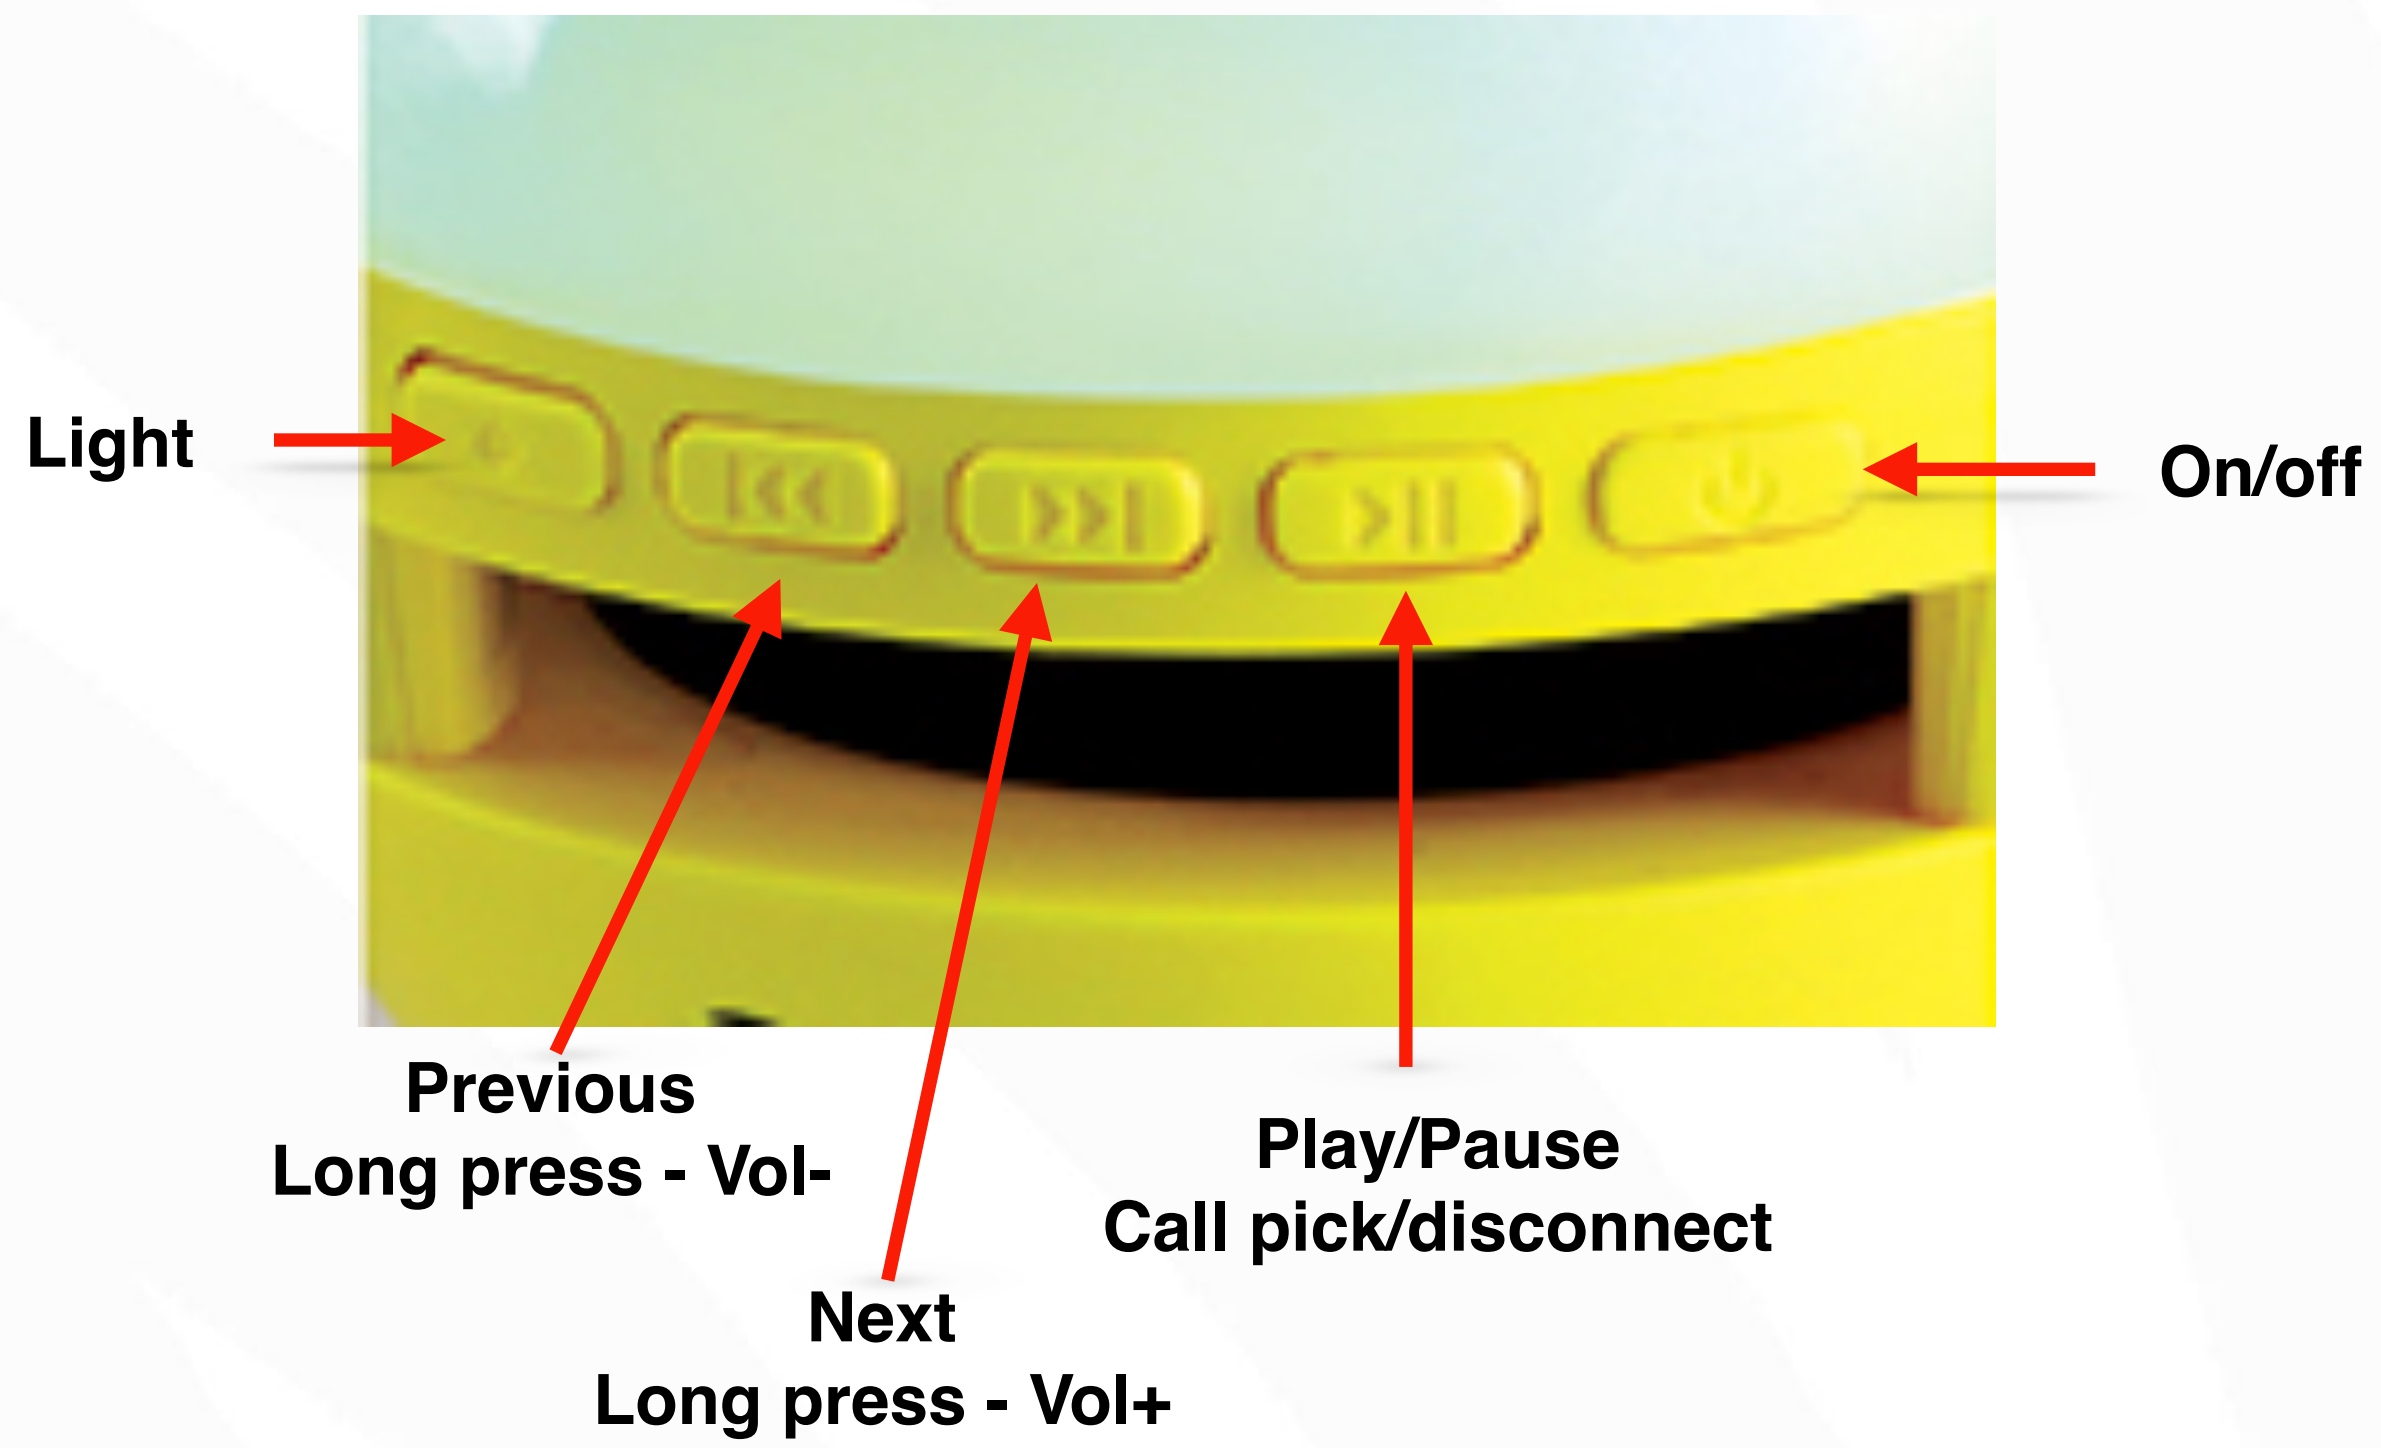

Portable Bluetooth Speaker
ZEB-GLOBE

COLOR
CHANGING
LIGHTS

Portable Bluetooth Speaker
ZEB-GLOBE

USP

- Attractive design
- Color changing lights, diffused light
- Available in 4 colours
- Built-in mic for calls
- Various connectivity options

**With
Call Function**

BLUETOOTH

MICRO
SD
TF

MP3
WMA
SUPPORT

AUX

BUILT-IN
LITHIUM
BATTERY

Connectivity

- Bluetooth
- Micro SD Card - upto 16GB
- Aux in

Basic Operation

Specifications

- Output - 3w RMS
- Driver - 4cms
- Bluetooth - 2.1+EDR
- Battery - 200mAh

Package contents

- Globe speaker
- Aux in cable
- Charging cable
- User manual

Package

Thank You

www.zebronics.com