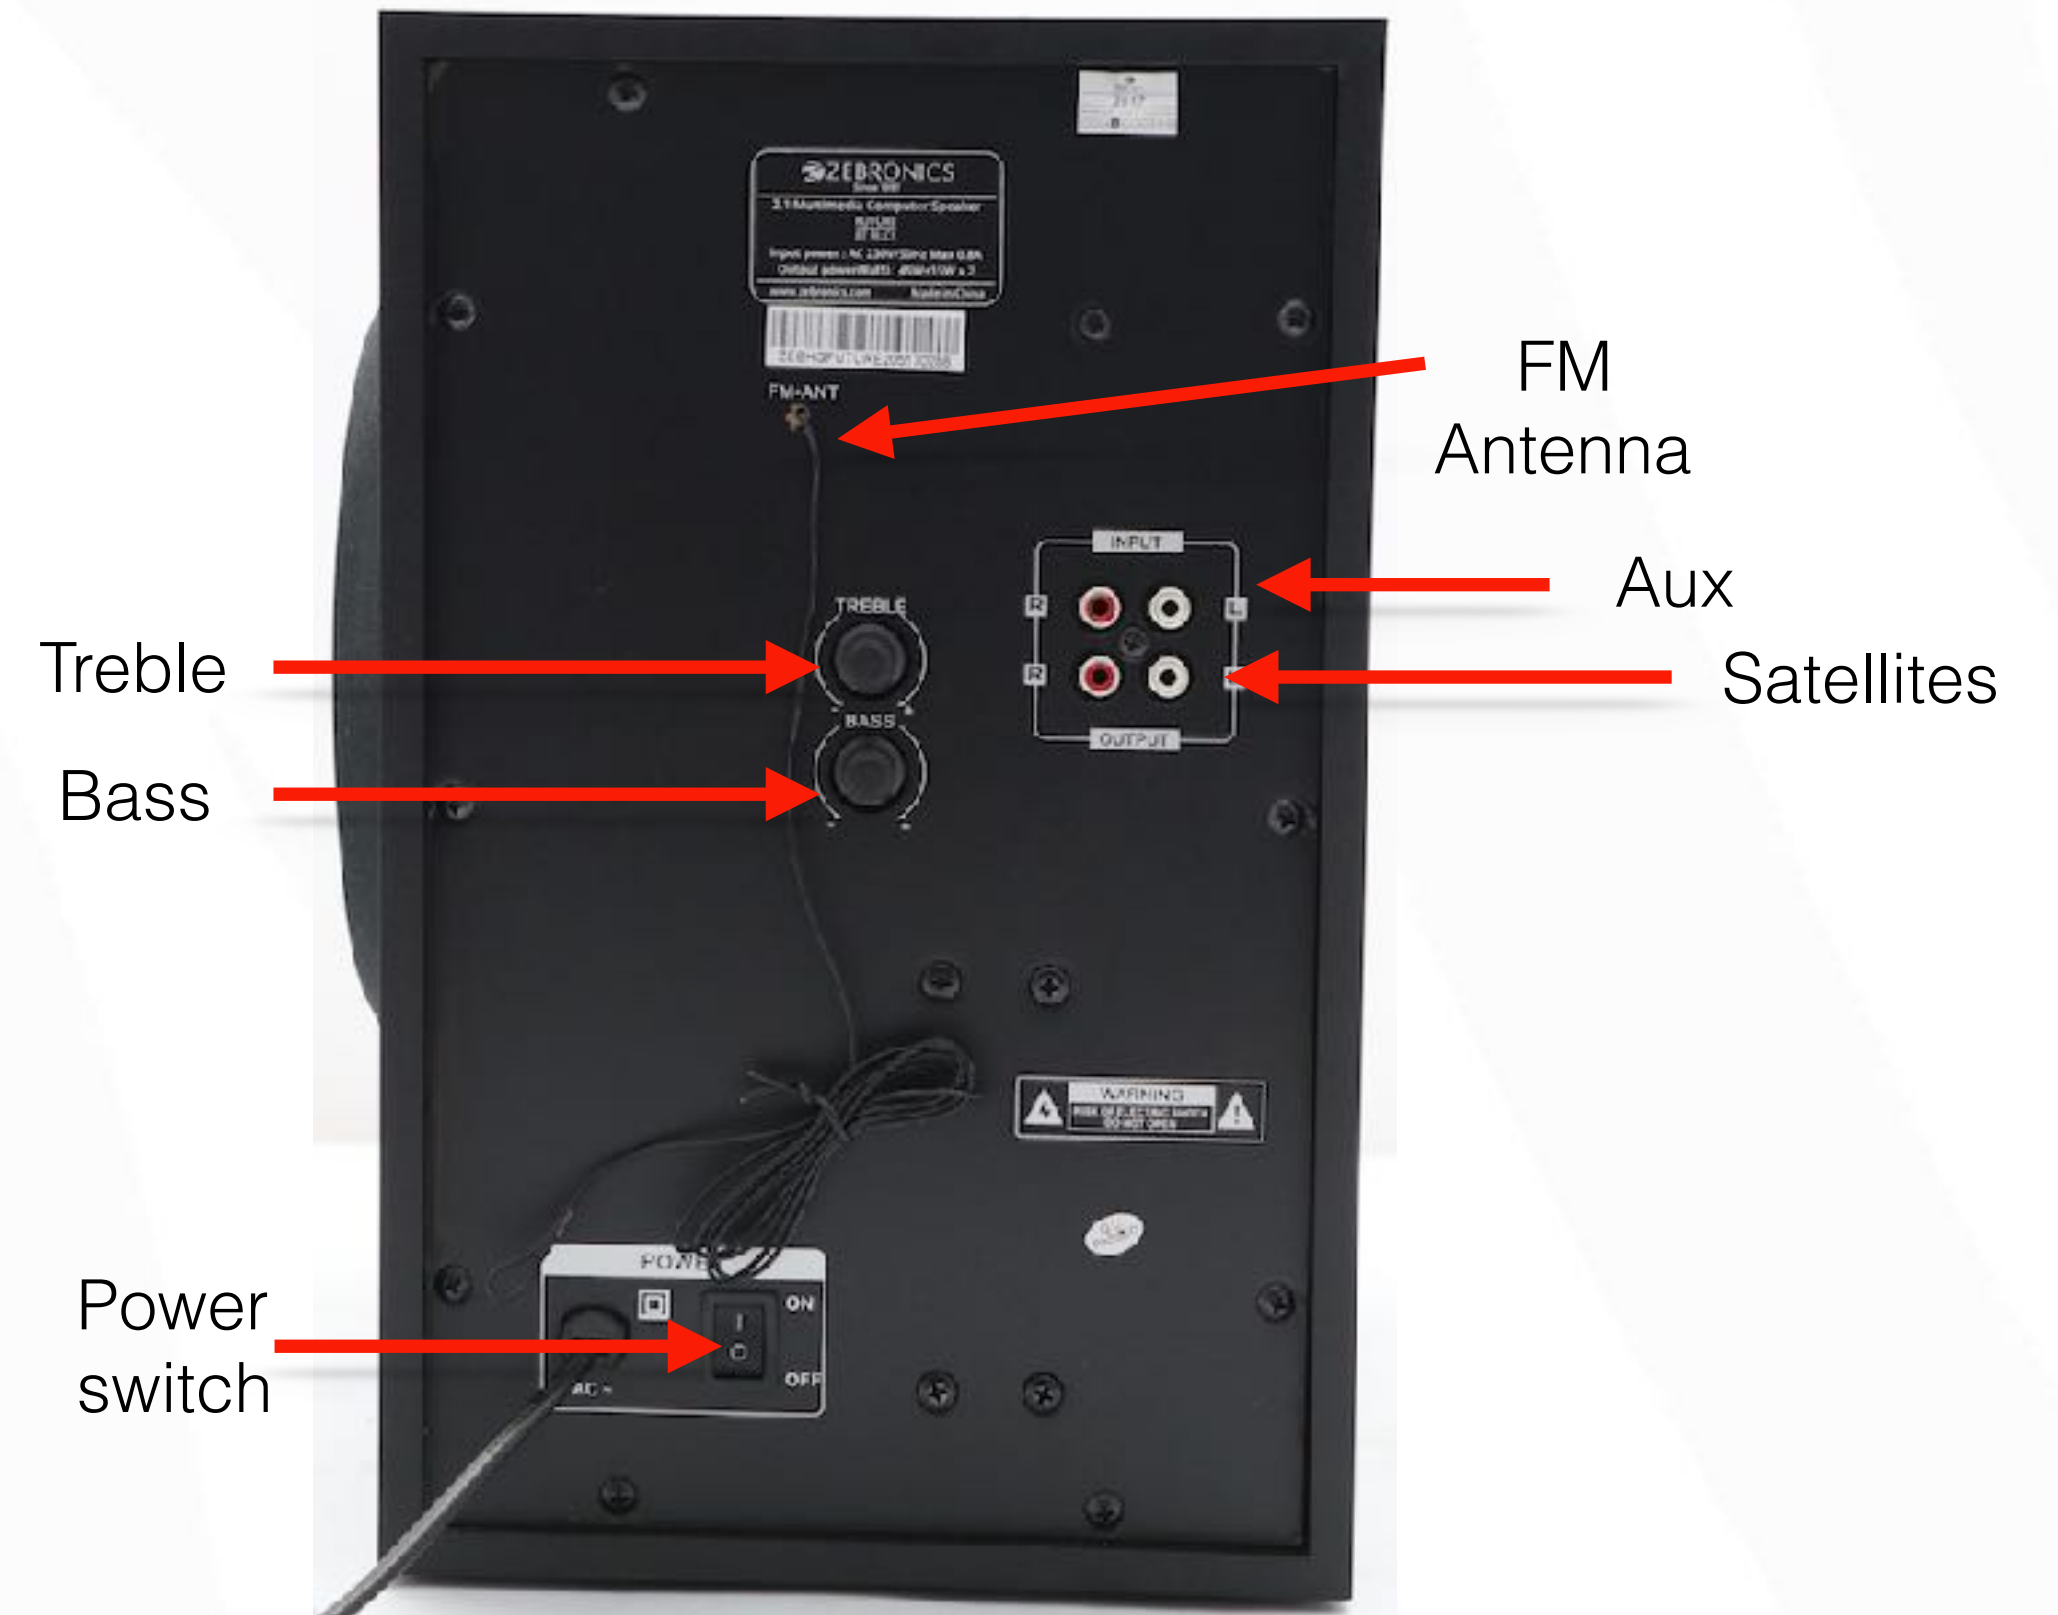

IT Peripherals • Multimedia Speakers • LED TV • Surveillance

WINNER
60 | INDUSTRY
AWARDS

FUTURE - BT RUCF
2.1 Multimedia Speaker

Product demo

FUTURE
BT RUCF

USP

- LED display
- LED lights
- 75watts RMS
- 16.5cms(6.5") subwoofer driver
- Bluetooth
- USB/SD/Aux
- FM radio

Connectivity

- Bluetooth - 10meter range
- USB Pendrive - 32GB max
- SD/MMC card - 32GB max
- FM Radio
- Aux input

Basic operation

Remote control

Specifications

- Bluetooth 4.2 + EDR
- Driver - 16.5cms x 1, 7.62cms x 2
- Size - 220x330x320mm(WxDxH) Sub
- 115x101x320mm(WxDxH) Sat
- Weight - 7.2kgs

Package contents

- Subwoofer
- Satellite
- Remote control
- User manual
- Cables

Thank You

www.zebronics.com