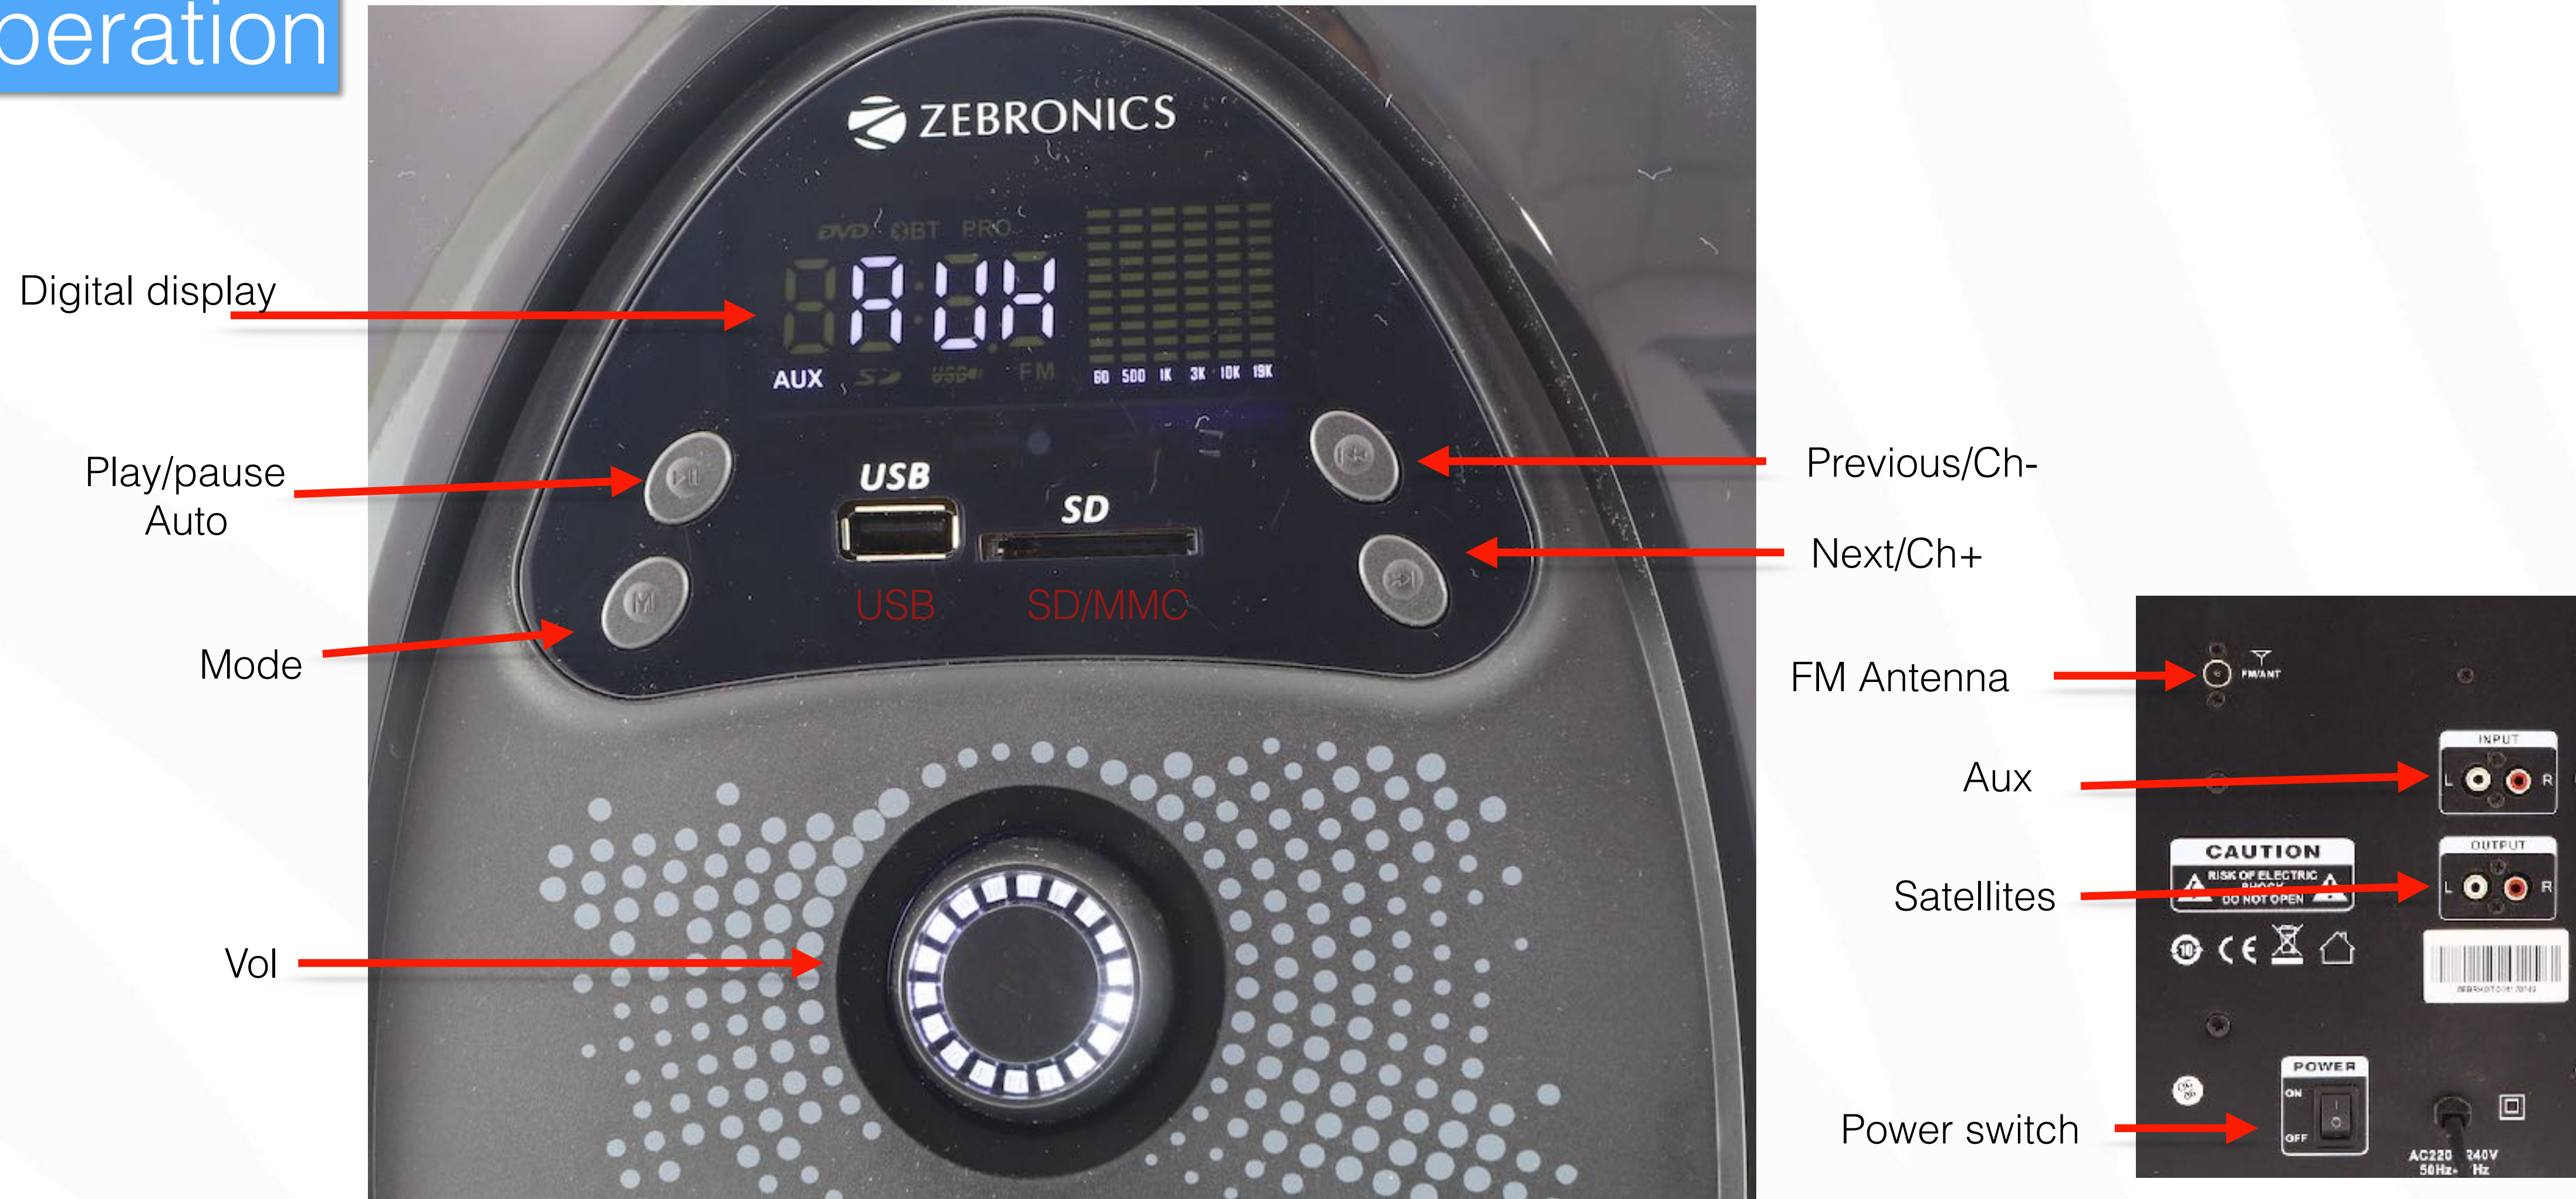

KOTO - BT RUCF
2.1 Multimedia Speaker

Product demo

KOTO
BT RUCF

USP

- 70watts RMS
- 16.5cms subwoofer driver
- LED display
- Bluetooth
- USB/SD/Aux
- FM radio

Connectivity

- Bluetooth - 10meter range
- USB Pendrive - 32GB max
- SD/MMC card - 32GB max
- FM Radio
- Aux input

Basic operation

Remote control

Specifications

- Bluetooth 2.1 + EDR
- Driver - 16.5cms x 1, 7.62cms x 2
- Size - 200x347x332mm(WxDxH) Sub
- 110x107x317mm(WxDxH) Sat
- Weight - 7.4kgs

Package contents

- Subwoofer
- Satellite
- Remote control
- User manual
- Cables