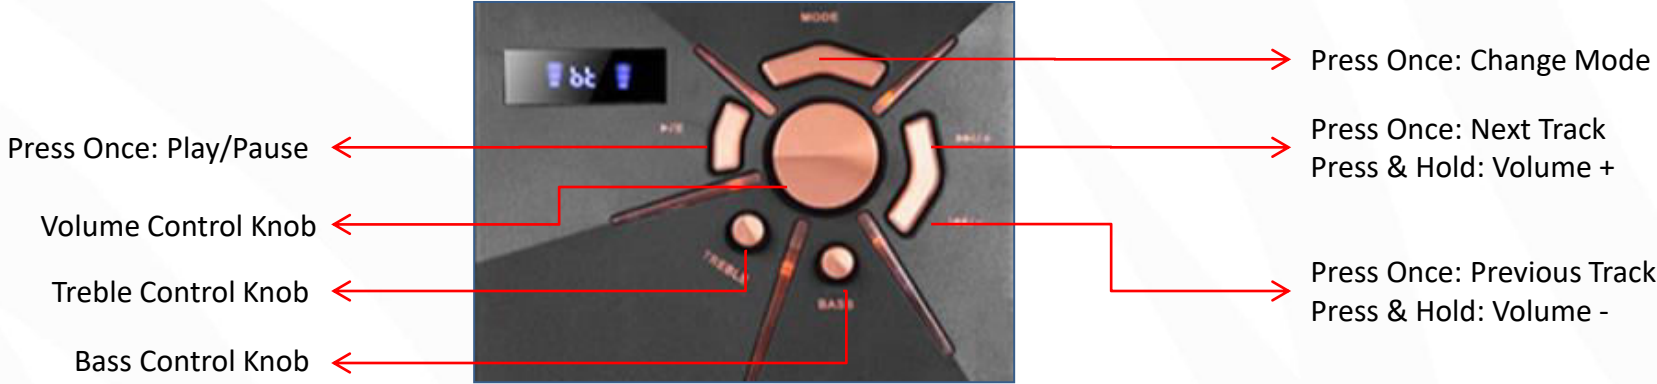

ZEB-CRYSTAL 2
2.1 Speaker

- 2.1 Speaker
- Stylish Design with LED Lights
- LED Display
- Remote Control
- Volume, Bass & Treble Control
- Wall Mountable
- Made In India

- BT
- USB
- FM
- AUX

BT | **USB** | **FM** | **AUX** | **LED**
LIGHTS | **LED**
DISPLAY | **WALL**
MOUNT | **REMOTE**
CONTROL

BT Connectivity

- Turn on the speaker.
- Make sure the speaker is in BT Mode.
- Search for nearby BT devices in your mobile.
- Tap on BT Name “ZEBRONICS” to connect.

USB Mode

- When the speaker is on, insert a Pendrive to the speaker.
- The speaker will detect the Pendrive automatically & play the songs from the it.