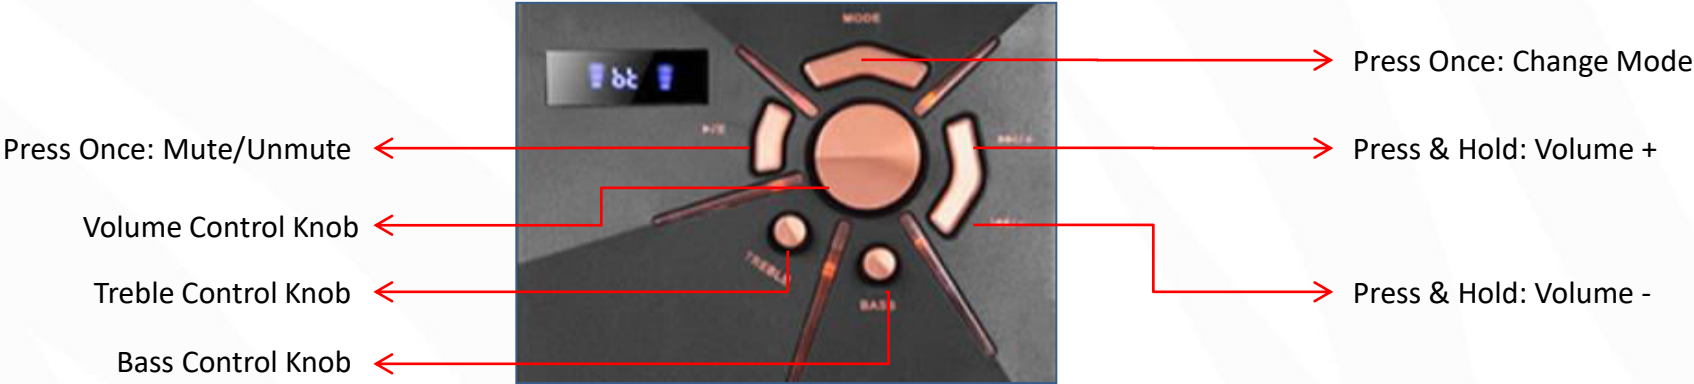

AUX Mode

- Once the speaker is in AUX Mode, connect the AUX Cable to the speaker & connect the other end to a audio source (Eg. Computer, mobile).
- Now the songs played by the audio source can be heard through the speaker.