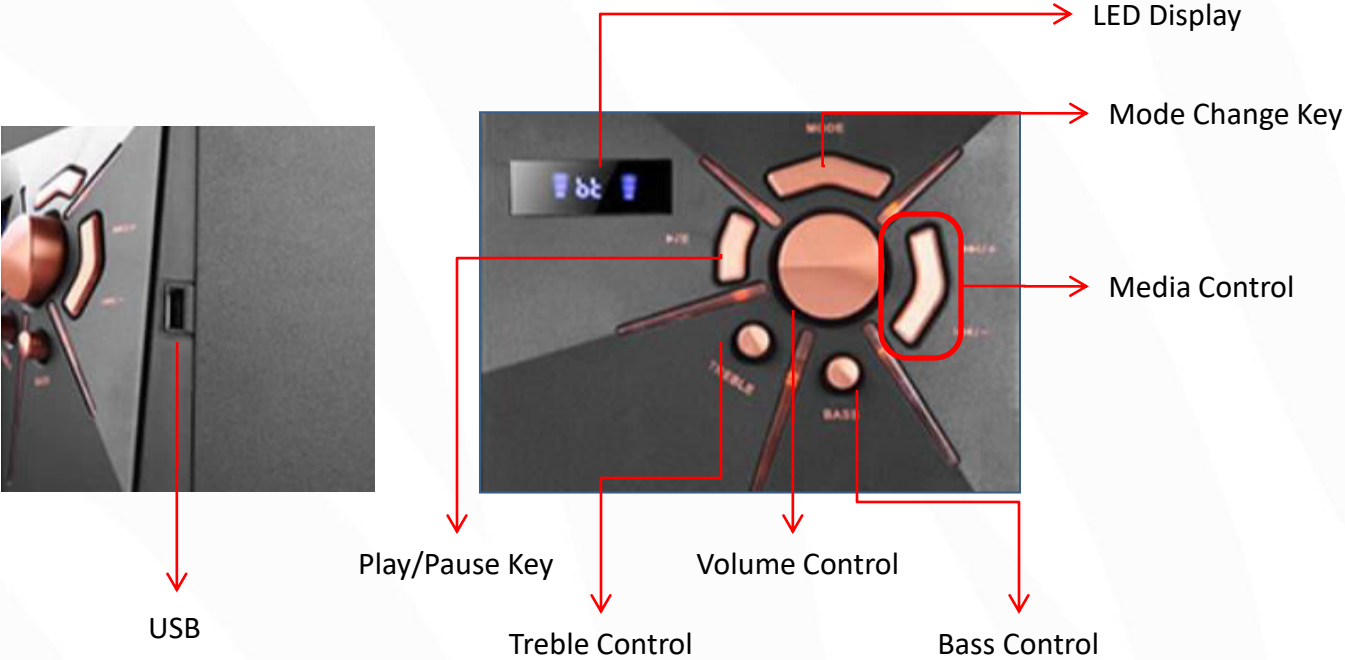

ZEB-CRYSTAL 2
2.1 Speaker

- 2.1 Speaker
- Stylish Design with LED Lights
- LED Display
- Remote Control
- Volume, Bass & Treble Control
- Wall Mountable
- Made In India

- BT
- USB
- FM
- AUX

BT | **USB** | **FM** | **AUX** | **LED**
LIGHTS | **LED**
DISPLAY | **WALL**
MOUNT | **REMOTE**
CONTROL

BT Connectivity

- Turn on the speaker.
- Make sure the speaker is in BT Mode.
- Search for nearby BT devices in your mobile.
- Tap on BT Name “ZEBRONICS” to connect.

USB Mode

- When the speaker is on, insert a Pendrive to the speaker.
- The speaker will detect the Pendrive automatically & play the songs from the it.