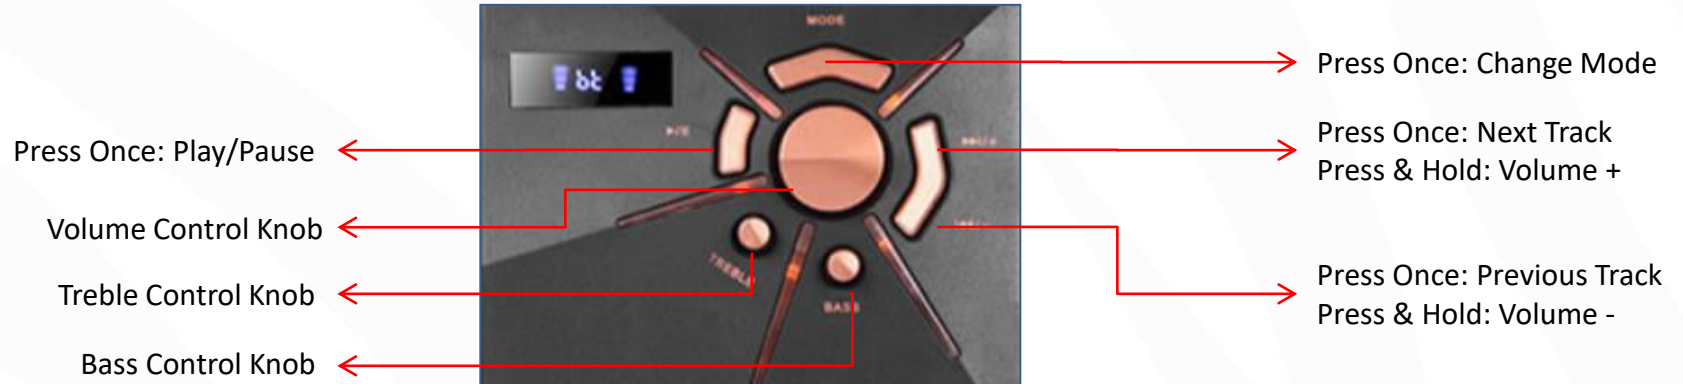

ZEB-CRYSTAL 2
2.1 Speaker

- 2.1 Speaker
- Stylish Design with LED Lights
- LED Display
- Remote Control
- Volume, Bass & Treble Control
- Wall Mountable
- Made In India

- BT
- USB
- FM
- AUX

BT | **USB** | **FM** | **AUX** | **LED**
LIGHTS | **LED**
DISPLAY | **WALL**
MOUNT | **REMOTE**
CONTROL

BT Connectivity

- Turn on the speaker.
- Make sure the speaker is in BT Mode.
- Search for nearby BT devices in your mobile.
- Tap on BT Name “ZEBRONICS” to connect.

USB Mode

- When the speaker is on, insert a Pendrive to the speaker.
- The speaker will detect the Pendrive automatically & play the songs from the it.