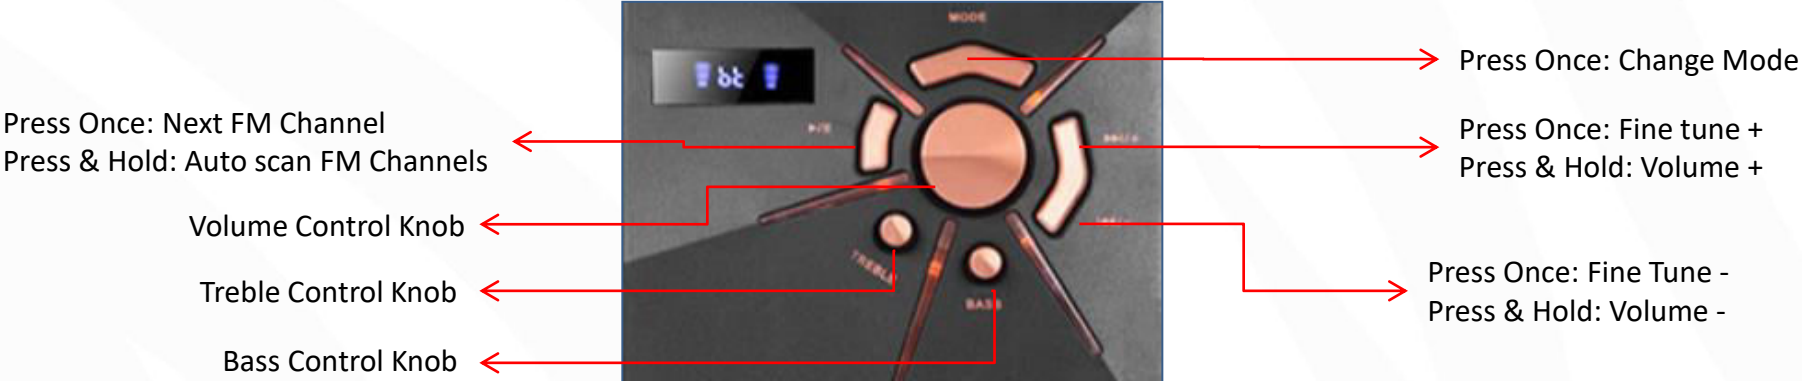

BT Connectivity

- Turn on the speaker.
- Make sure the speaker is in BT Mode.
- Search for nearby BT devices in your mobile.
- Tap on BT Name “ZEBRONICS” to connect.

USB Mode

- When the speaker is on, insert a Pendrive to the speaker.
- The speaker will detect the Pendrive automatically & play the songs from the it.

FM Radio

- Switch the speaker to FM Mode.
- Press & Hold the Play/Pause key to auto scan the available FM Channel.
- Once the scanning is done, the speaker will start playing the first saved FM Channel.

AUX Mode

- Once the speaker is in AUX Mode, connect the AUX Cable to the speaker & connect the other end to a audio source (Eg. Computer, mobile).
- Now the songs played by the audio source can be heard through the speaker.