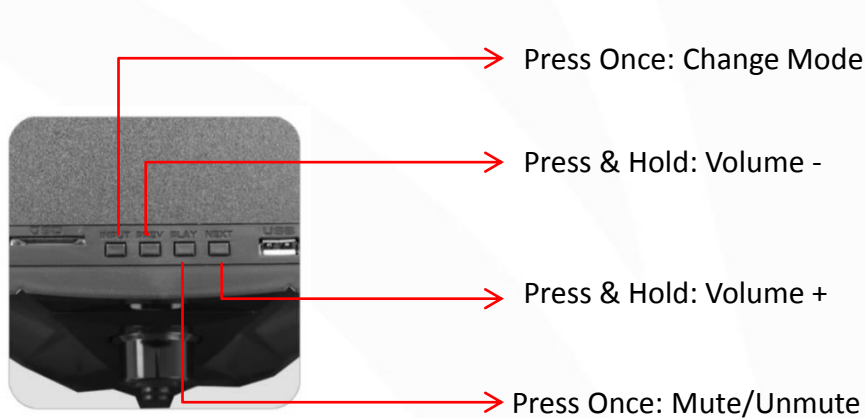

AUX Mode

- Once the speaker is in AUX Mode, connect the AUX cable to the speaker & connect the other end to a audio source (Eg. Computer, mobile).
- Now the songs played by the audio source can be heard through the speaker.