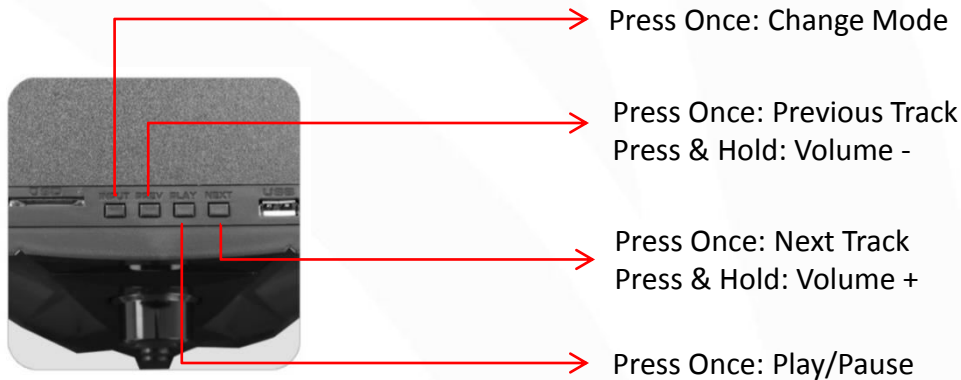

ZEB-OMEGA  
2.1 Speaker

- 2.1 Speaker
- Stylish Front Panel
- Wooden Enclosure
- LED Display
- Remote Control
- Volume, Bass & Treble Control

- BT
- USB
- SD Card
- FM
- AUX

## USB/SD Card Mode

- When the speaker is on, insert a pendrive/SD Card to the speaker.
- The speaker will detect the pendrive/SD Card automatically & play the songs from the it.