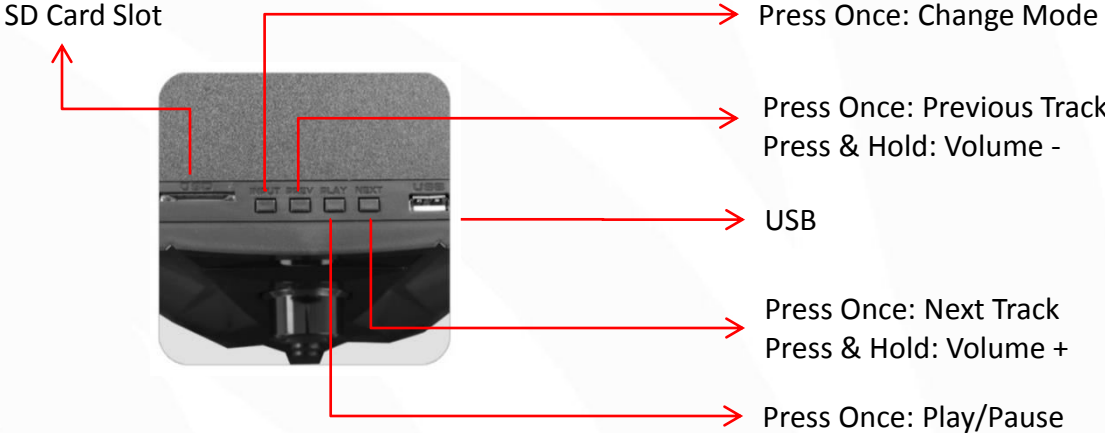

ZEB-OMEGA  
2.1 Speaker

- 2.1 Speaker
- Stylish Front Panel
- Wooden Enclosure
- LED Display
- Remote Control
- Volume, Bass & Treble Control

- BT
- USB
- SD Card
- FM
- AUX

## BT Connectivity

- Turn on the speaker.
- Make sure the speaker is in BT Mode.
- Search for nearby BT devices in your mobile.
- Tap on BT Name “ZEB-OMEGA” to connect.

## USB/SD Card Mode

- When the speaker is on, insert a pendrive/SD Card to the speaker.
- The speaker will detect the pendrive/SD Card automatically & play the songs from the it.