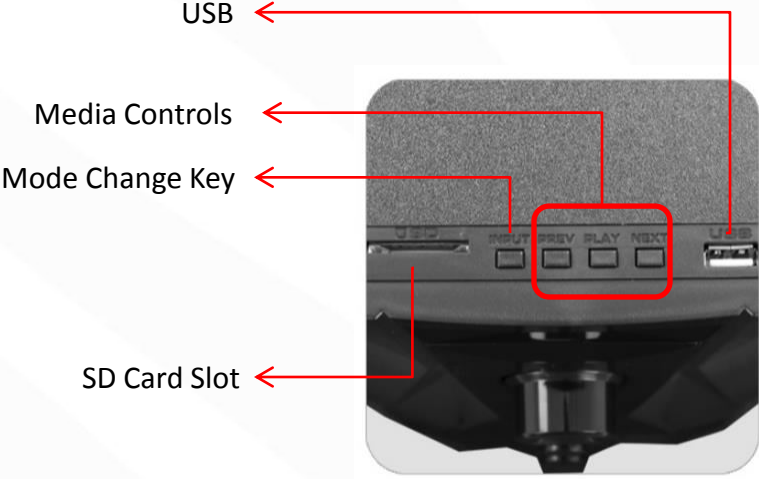

ZEB-OMEGA  
2.1 Speaker

- 2.1 Speaker
- Stylish Front Panel
- Wooden Enclosure
- LED Display
- Remote Control
- Volume, Bass & Treble Control

- BT
- USB
- SD Card
- FM
- AUX

## BT Connectivity

- Turn on the speaker.
- Make sure the speaker is in BT Mode.
- Search for nearby BT devices in your mobile.
- Tap on BT Name “ZEB-OMEGA” to connect.

## USB/SD Card Mode

- When the speaker is on, insert a pendrive/SD Card to the speaker.
- The speaker will detect the pendrive/SD Card automatically & play the songs from the it.