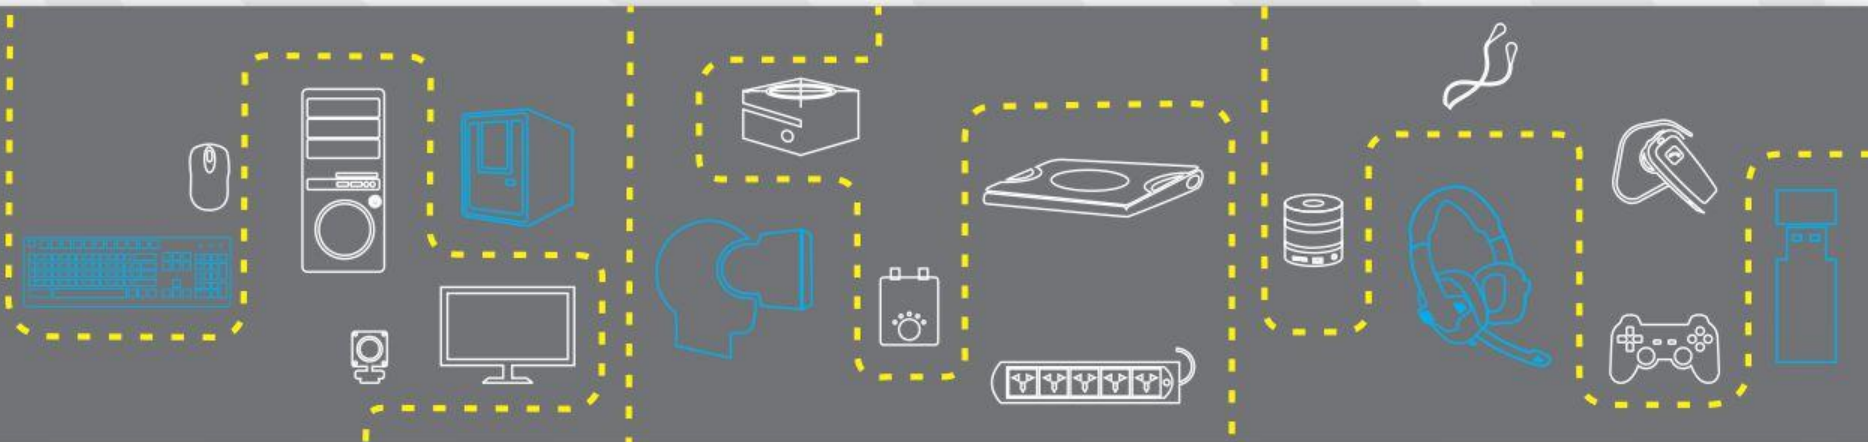

ZEBRONICS

ALWAYS AHEAD

Since 1997

IT & Gaming Peripherals • Sound Systems • Surveillance • Mobile & Lifestyle Accessories

CELEBRATING
21st YEAR
excellence • quality • reliability

WINNER 75 INDUSTRY AWARDS