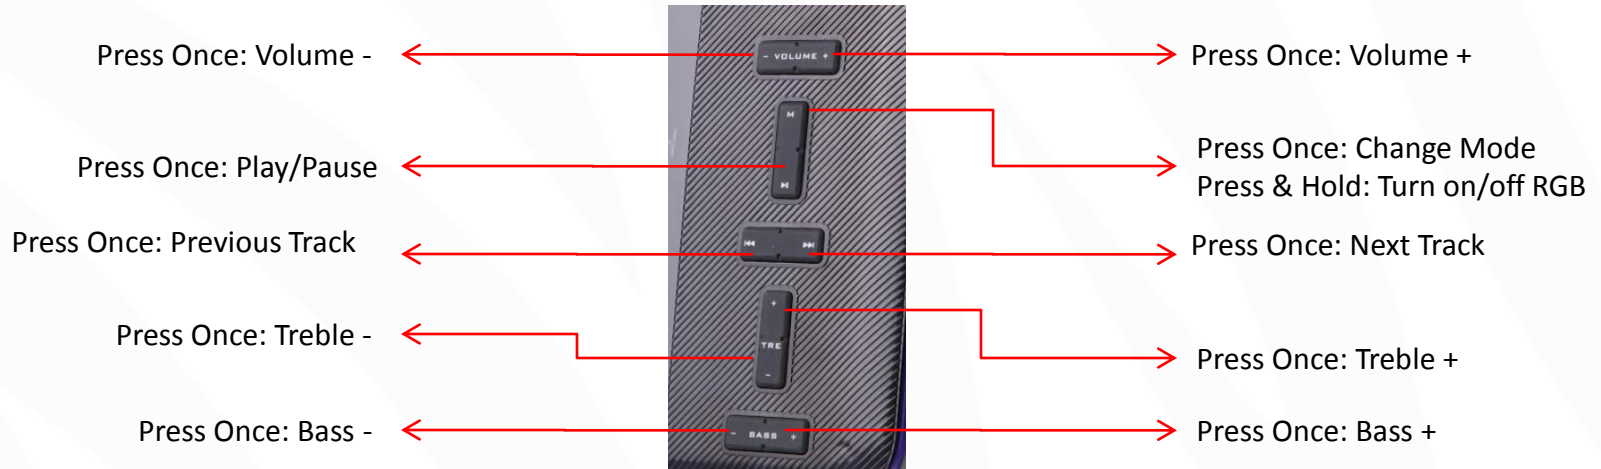

- BT
- USB
- SD Card
- FM
- AUX

BT Connectivity

- Turn on the speaker.
- Make sure the speaker is in BT Mode.
- Search for nearby BT devices in your mobile.
- Tap on BT Name “ZEB-PRISTINE 2” to connect.

USB/SD Card Mode

- When the speaker is on, insert a Pendrive/SD Card to the speaker.
- The speaker will detect the Pendrive/SD Card automatically & play the songs from the it.

FM Radio

- Switch the speaker to FM Mode.
- Press & Hold the Play/Pause key to auto scan the available FM Channel.
- Once the scanning is done, the speaker will start playing the first saved FM Channel.

AUX Mode

- Once the speaker is in AUX Mode, connect the AUX cable to the speaker & connect the other end to a audio source (Eg. Computer, mobile).
- Now the songs played by the audio source can be heard through the speaker.