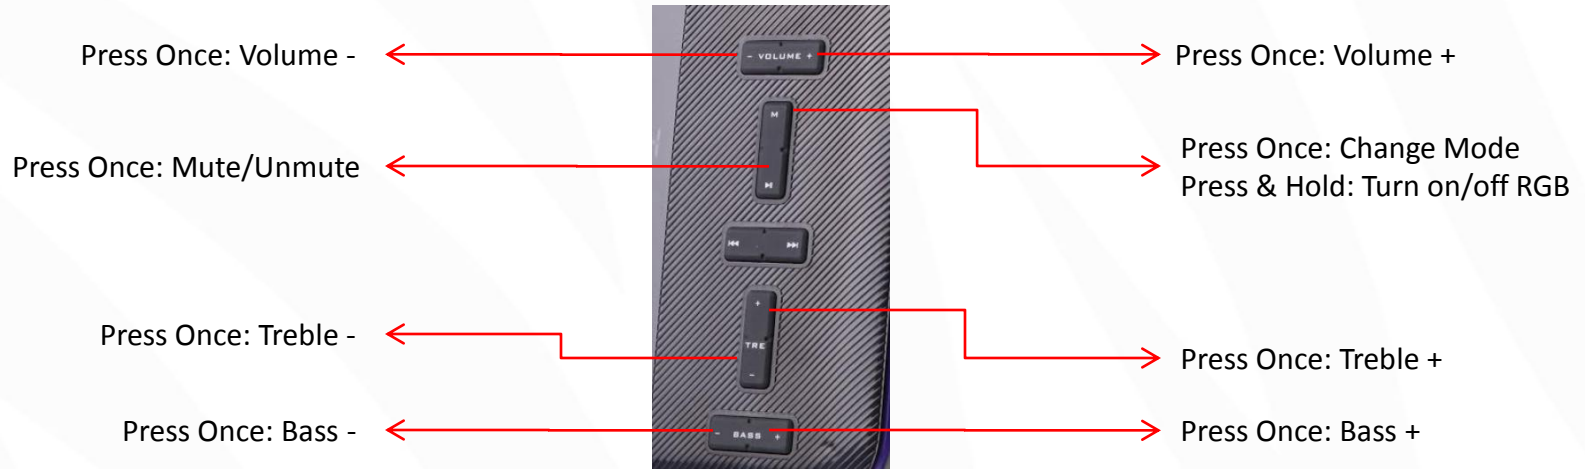

USB/SD Card Mode

- When the speaker is on, insert a Pendrive/SD Card to the speaker.
- The speaker will detect the Pendrive/SD Card automatically & play the songs from the it.

FM Radio

- Switch the speaker to FM Mode.
- Press & Hold the Play/Pause key to auto scan the available FM Channel.
- Once the scanning is done, the speaker will start playing the first saved FM Channel.

AUX Mode

- Once the speaker is in AUX Mode, connect the AUX cable to the speaker & connect the other end to a audio source (Eg. Computer, mobile).
- Now the songs played by the audio source can be heard through the speaker.