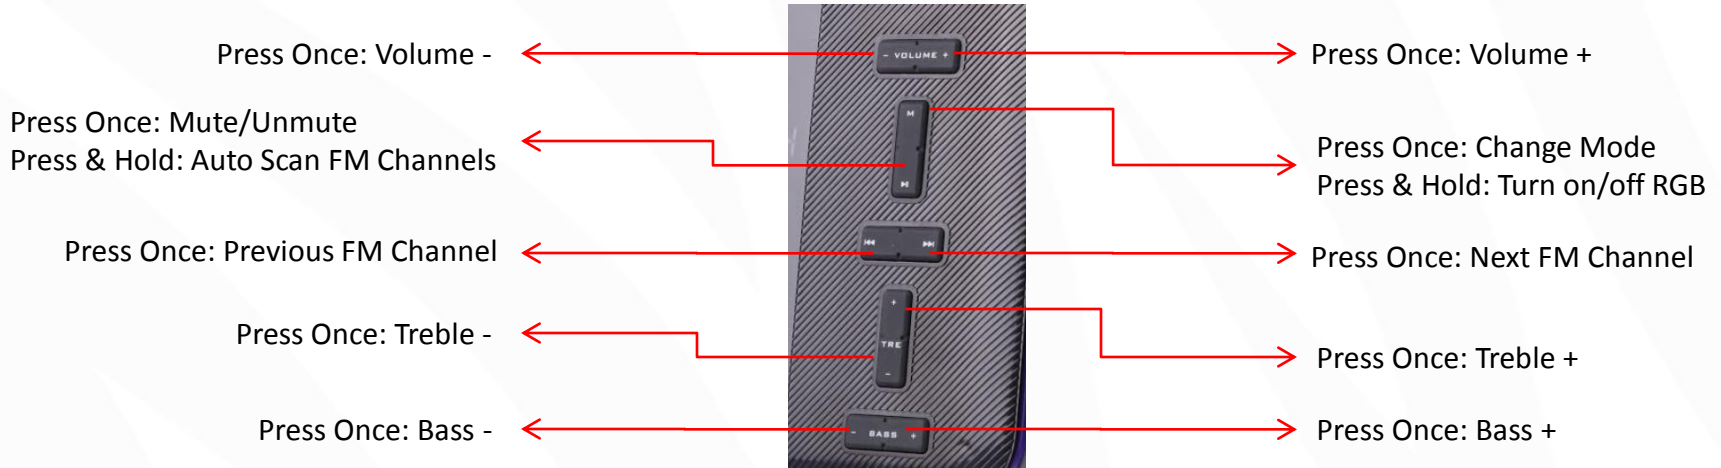

ZEB-PRISTINE 2
2.1 Speaker

MRP ₹ 4199/-

- 2.1 Speaker
- Stylish Front Panel with dual texture finish
- Soft touch rubber finish buttons
- Satellites with fabric finish
- RGB Strip with on/off control
- LED Display
- Remote Control
- Volume, Bass & Treble Control

- BT
- USB
- SD Card
- FM
- AUX

BT Connectivity

- Turn on the speaker.
- Make sure the speaker is in BT Mode.
- Search for nearby BT devices in your mobile.
- Tap on BT Name “ZEB-PRISTINE 2” to connect.

USB/SD Card Mode

- When the speaker is on, insert a Pendrive/SD Card to the speaker.
- The speaker will detect the Pendrive/SD Card automatically & play the songs from the it.

FM Radio

- Switch the speaker to FM Mode.
- Press & Hold the Play/Pause key to auto scan the available FM Channel.
- Once the scanning is done, the speaker will start playing the first saved FM Channel.

AUX Mode

- Once the speaker is in AUX Mode, connect the AUX cable to the speaker & connect the other end to a audio source (Eg. Computer, mobile).
- Now the songs played by the audio source can be heard through the speaker.