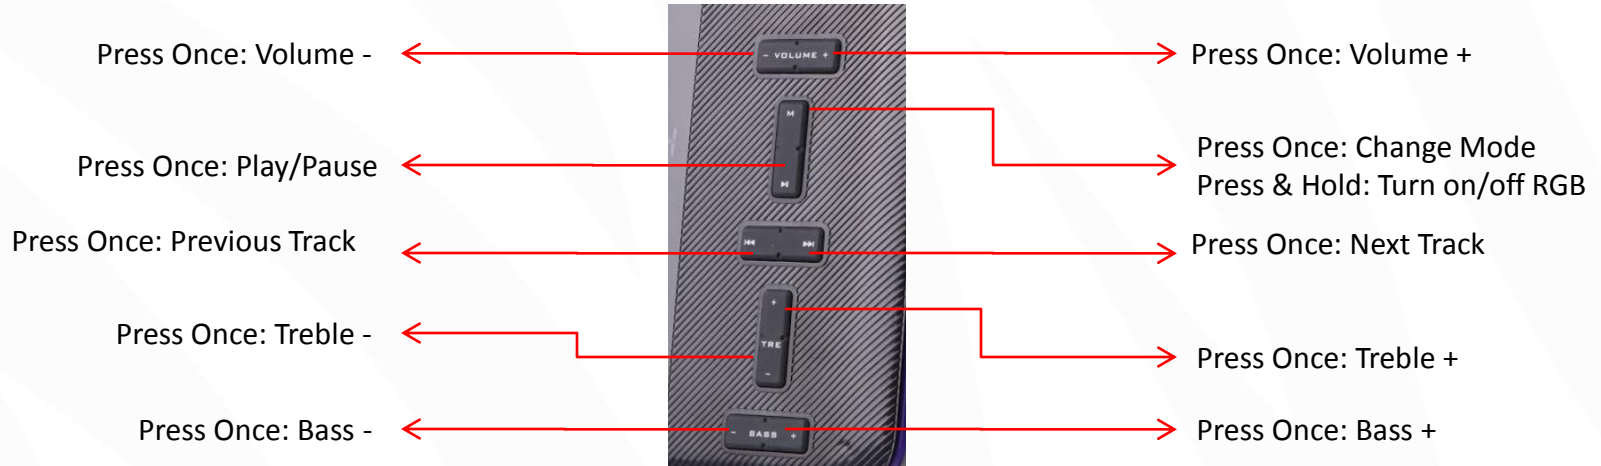

- BT
- USB
- SD Card
- FM
- AUX

BT Connectivity

- Turn on the speaker.
- Make sure the speaker is in BT Mode.
- Search for nearby BT devices in your mobile.
- Tap on BT Name “ZEB-PRISTINE 2” to connect.

USB/SD Card Mode

- When the speaker is on, insert a Pendrive/SD Card to the speaker.
- The speaker will detect the Pendrive/SD Card automatically & play the songs from the it.

FM Radio

- Switch the speaker to FM Mode.
- Press & Hold the Play/Pause key to auto scan the available FM Channel.
- Once the scanning is done, the speaker will start playing the first saved FM Channel.

AUX Mode

- Once the speaker is in AUX Mode, connect the AUX cable to the speaker & connect the other end to a audio source (Eg. Computer, mobile).
- Now the songs played by the audio source can be heard through the speaker.