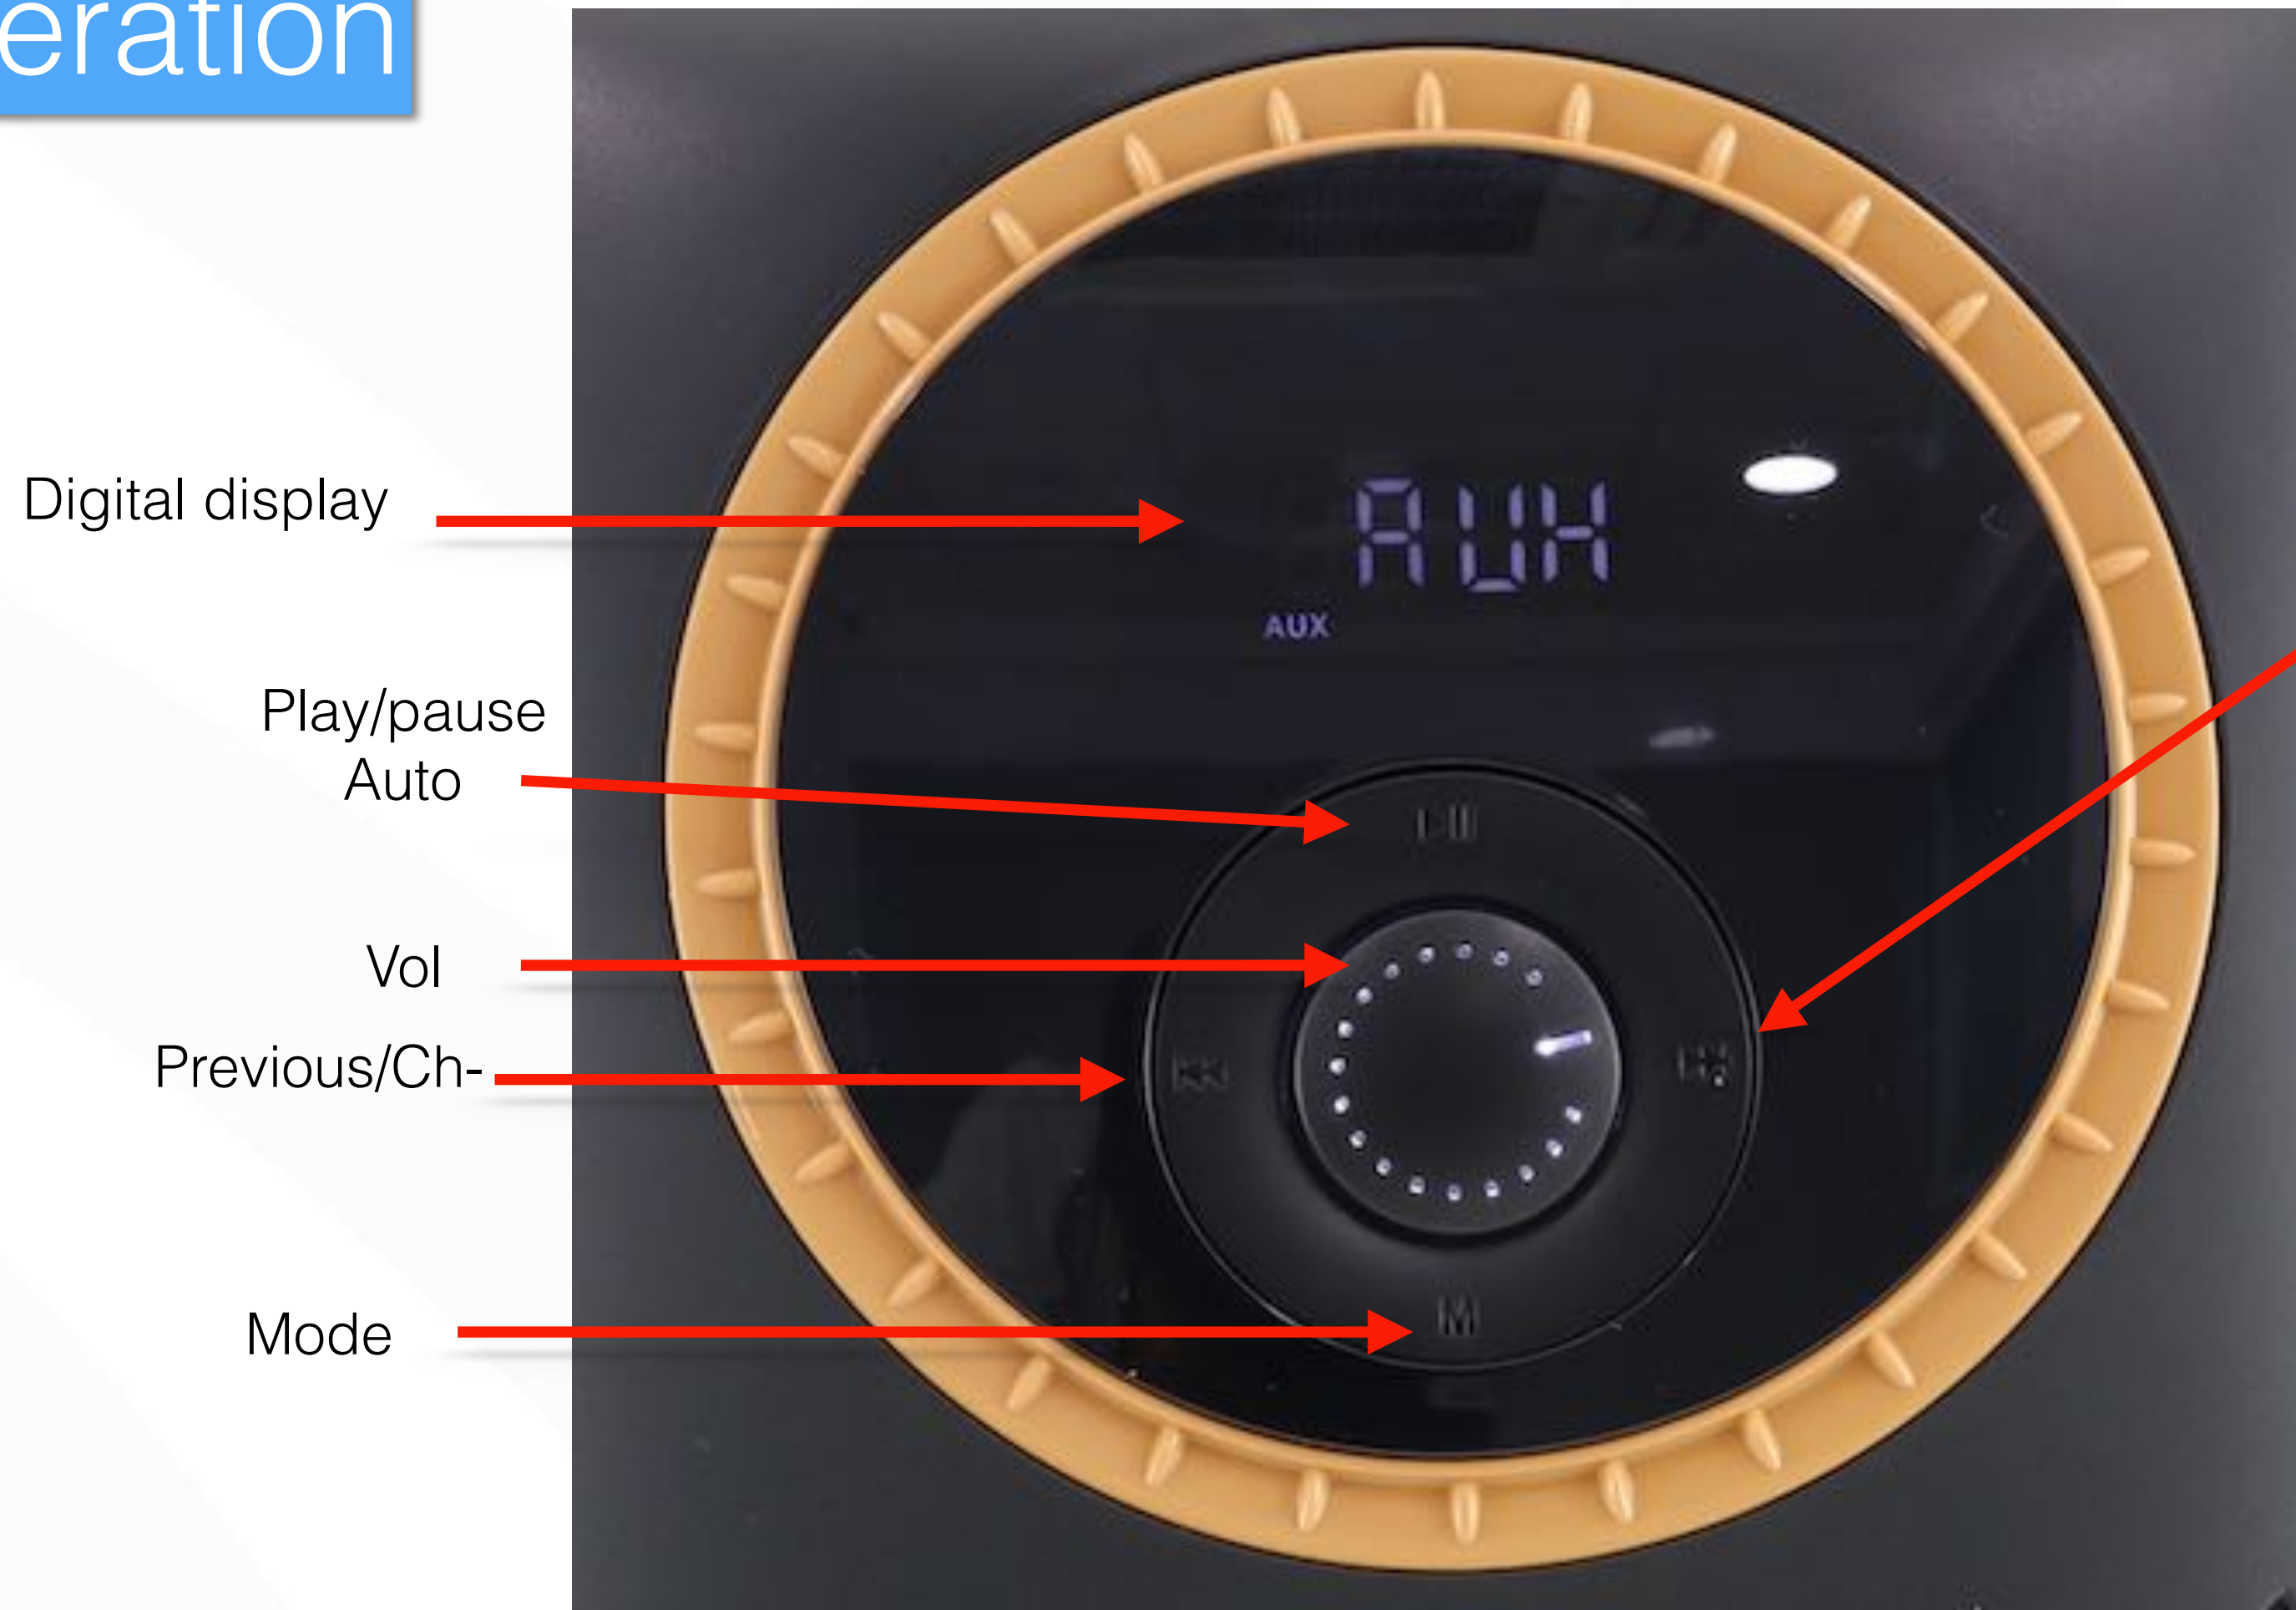

BRAVO - BT RUCF
2.1 Multimedia Speaker

Product demo

BRAVO
BT RUCF

USP

- 100watts RMS
- 22.2cms subwoofer driver
- Dual Driver satellites
- LED display
- Bluetooth
- USB/SD/Aux
- FM radio

Connectivity

- Bluetooth - 10meter range
- USB Pendrive - 32GB max
- SD/MMC card - 32GB max
- FM Radio
- Aux input

Basic operation

Next/Ch+

FM Antenna

Aux

Satellites

Power switch

Remote control

Specifications

- Bluetooth 2.1 + EDR
- Driver - 22.2cms x 1, 7.62cms x 4
- Size - 231x382x384mm(WxDxH) Sub
- 125x120x317mm(WxDxH) Sat
- Weight - 10kgs

Package contents

- Subwoofer
- Satellite
- Remote control
- User manual
- Cables