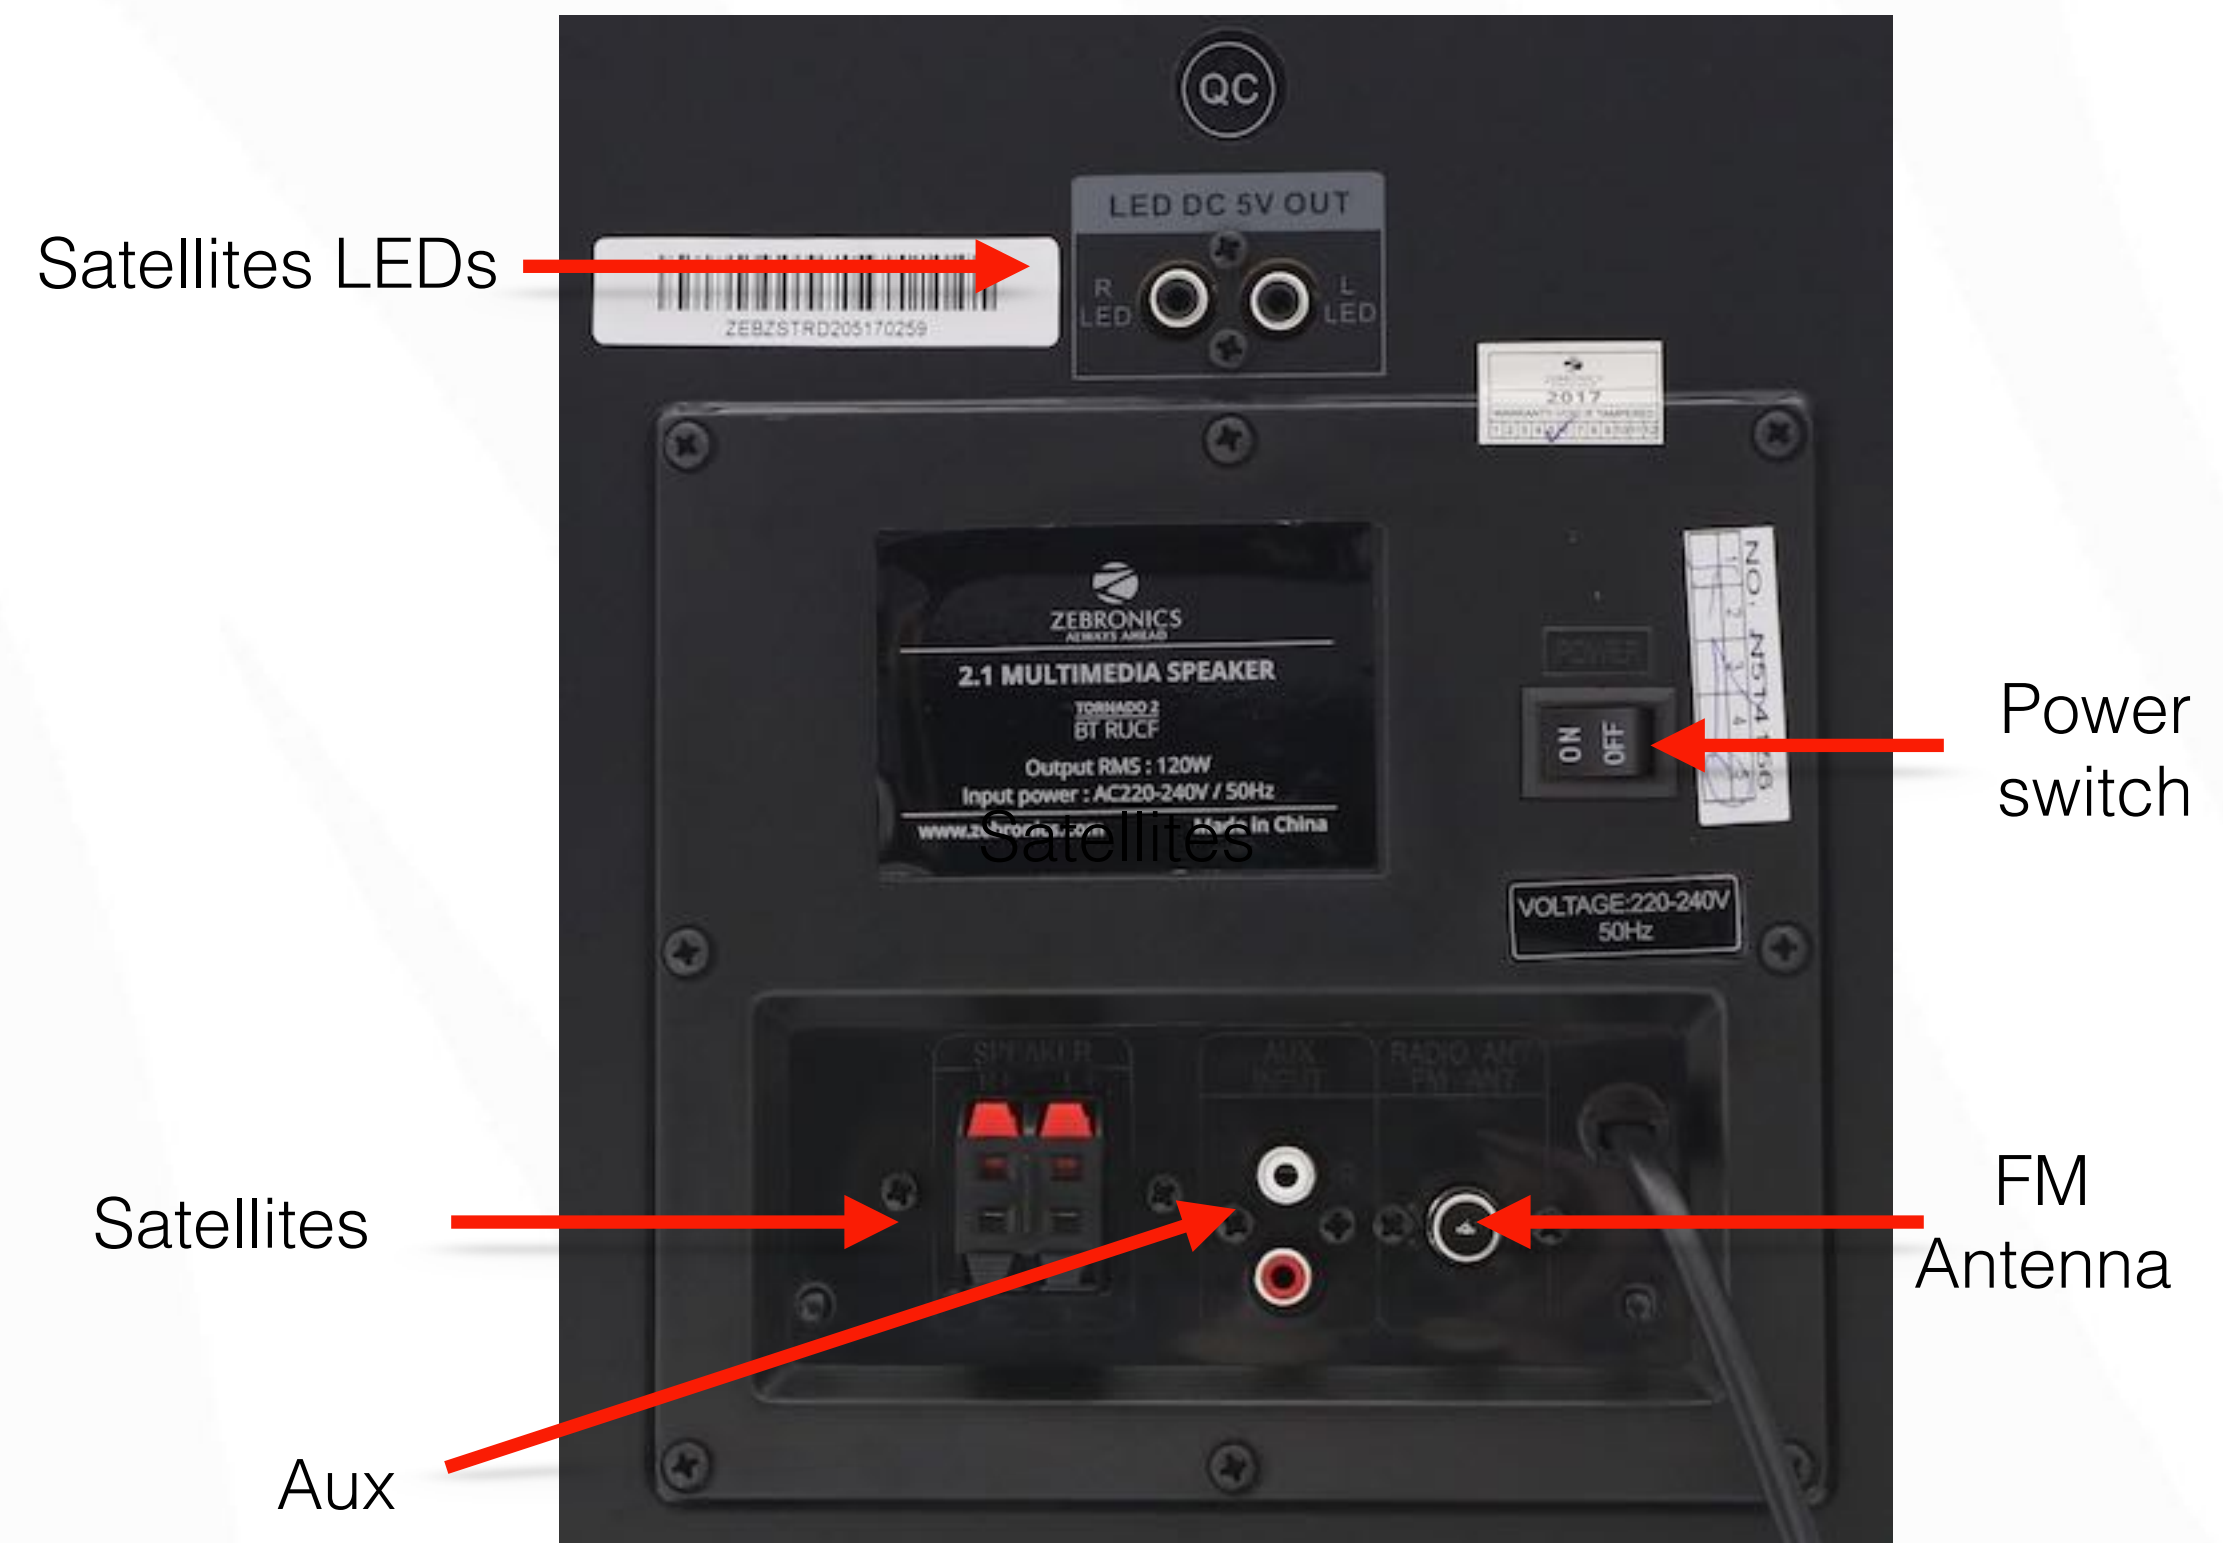

IT Peripherals • Multimedia Speakers • LED TV • Surveillance

WINNER
60 | INDUSTRY
AWARDS

TORNADO 2
2.1 Multimedia Speaker

Product demo

TORNADO 2
BT RUCF

USP

- Digital Audio processing
- LED display
- LED lights with modes
- 120watts RMS
- 22.2cms(8") subwoofer driver
- Dual Driver satellites
- Dual mic input
- Bluetooth
- USB/SD/Aux
- FM radio

Connectivity

- Bluetooth - 10meter range
- USB Pendrive - 32GB max
- SD/MMC card - 32GB max
- FM Radio
- Aux input
- Dual mic input

Basic operation

Remote control

Specifications

- Bluetooth 2.1 + EDR
- Driver - 22.32cms x 1, 7.62cms x 2, 3.81x2
- Size - 240x430x383mm(WxDxH) Sub
- 140x135x390mm(WxDxH) Sat
- Weight - 9.33kgs