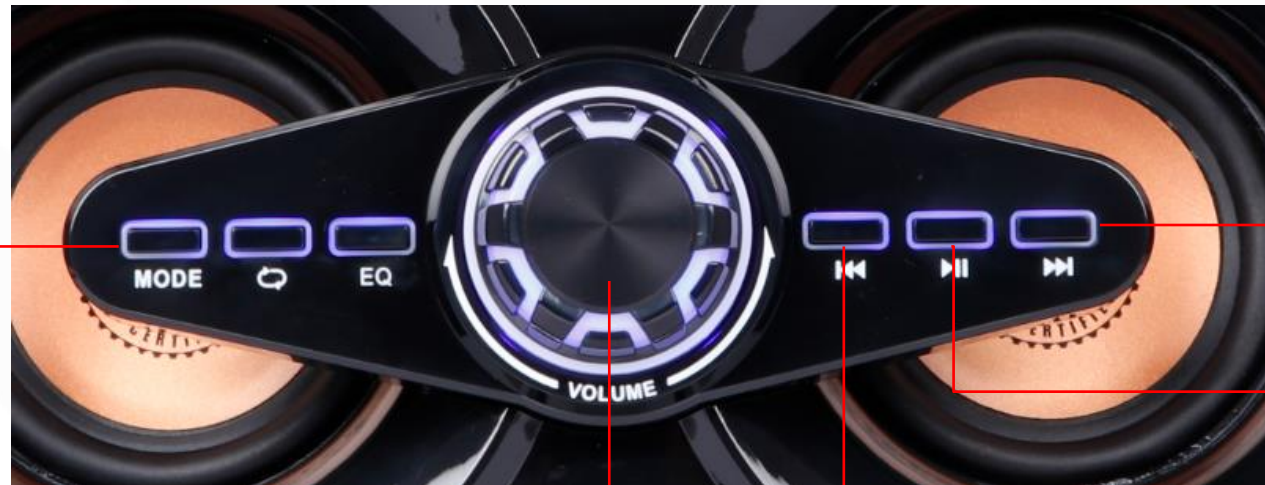

ZEB-BT371RUCF
2.2 Multimedia Speaker

- Stylish Design
- Glossy Front Panel
- LED display
- Dual 10.16cm (4") subwoofer
- Remote control
- Volume, Bass & Treble control

Connectivity

ZEB-BT371RUCF

- BT
- USB
- SD
- AUX
- FM

Keys & Ports

ZEB-BT371RUCF

Dual driver subwoofer
10.16cm (4")

BT Connectivity

- Turn on the speaker & Make sure that the speaker is in BT Mode
- Search for the nearby BT Devices in your phone.
- Tap on the BT Name “ZEB-BT371RUCF” to connect it.

Press once: Change Mode

Press once: Next song
Press & Hold: Volume -

Press once: Play/Pause

Press once: Previous song
Press & Hold: Volume +

Volume Control

USB/SD Card Mode

- When the speaker is on, insert the USB/SD card to the speaker.
- The speaker will detect the USB/SD card automatically & play the songs from the USB/SD card.