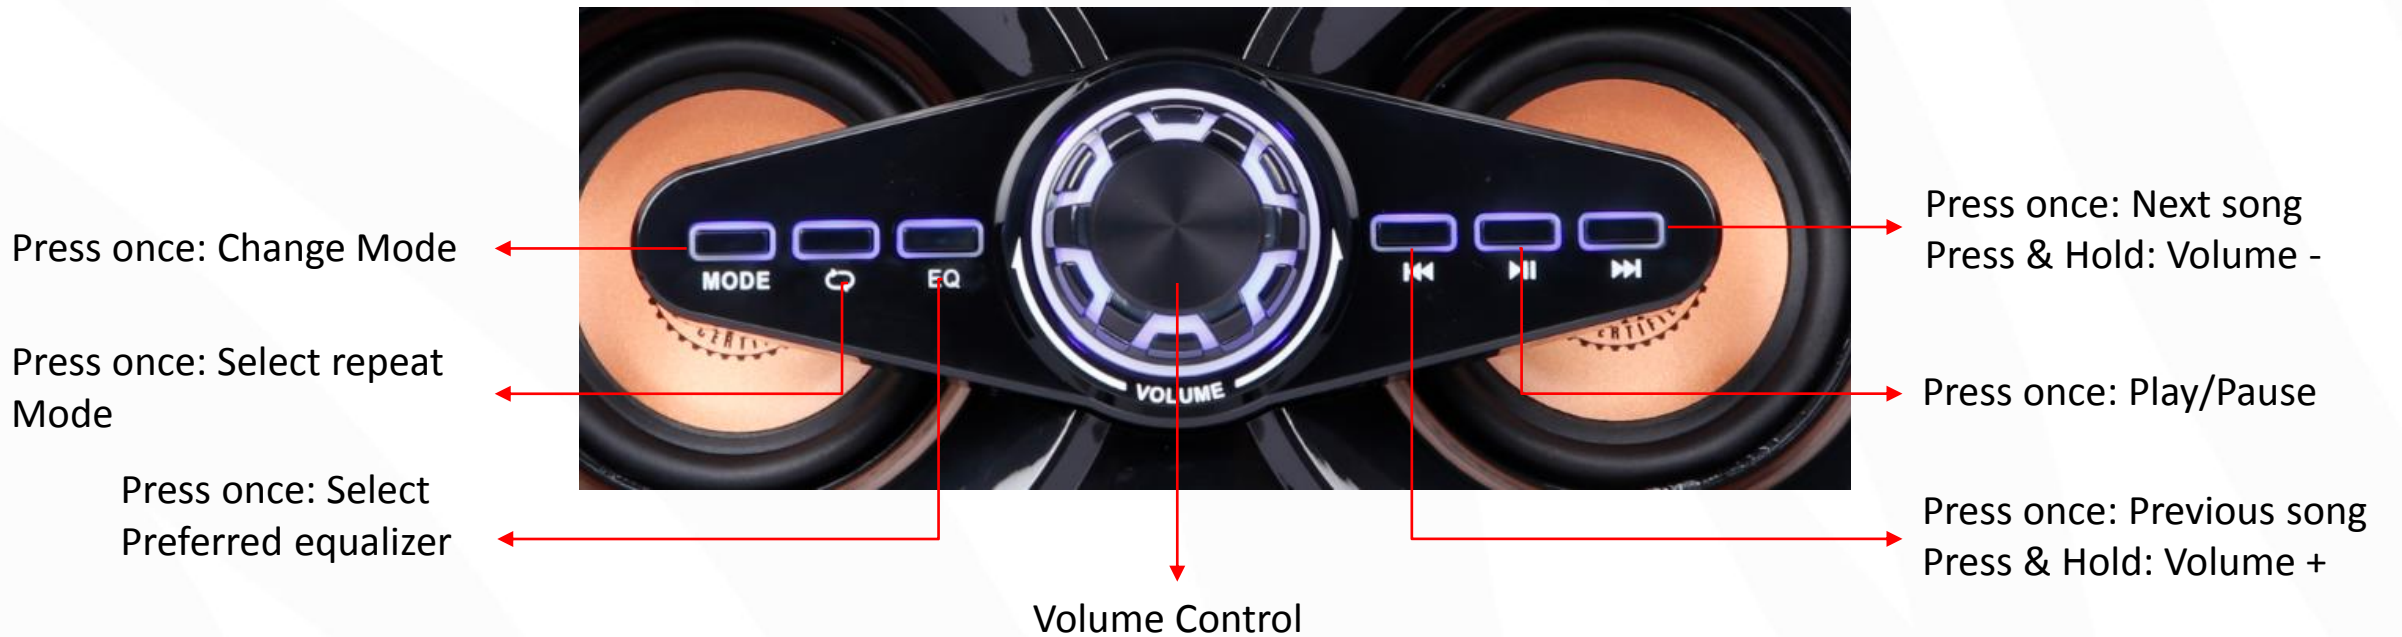

Keys & Ports

ZEB-BT371RUCF

Dual driver subwoofer
10.16cm (4")

BT Connectivity

- Turn on the speaker & Make sure that the speaker is in BT Mode
- Search for the nearby BT Devices in your phone.
- Tap on the BT Name “ZEB-BT371RUCF” to connect it.

Press once: Change Mode

Press once: Next song
Press & Hold: Volume -

Press once: Play/Pause

Press once: Previous song
Press & Hold: Volume +

Volume Control

USB/SD Card Mode

- When the speaker is on, insert the USB/SD card to the speaker.
- The speaker will detect the USB/SD card automatically & play the songs from the USB/SD card.