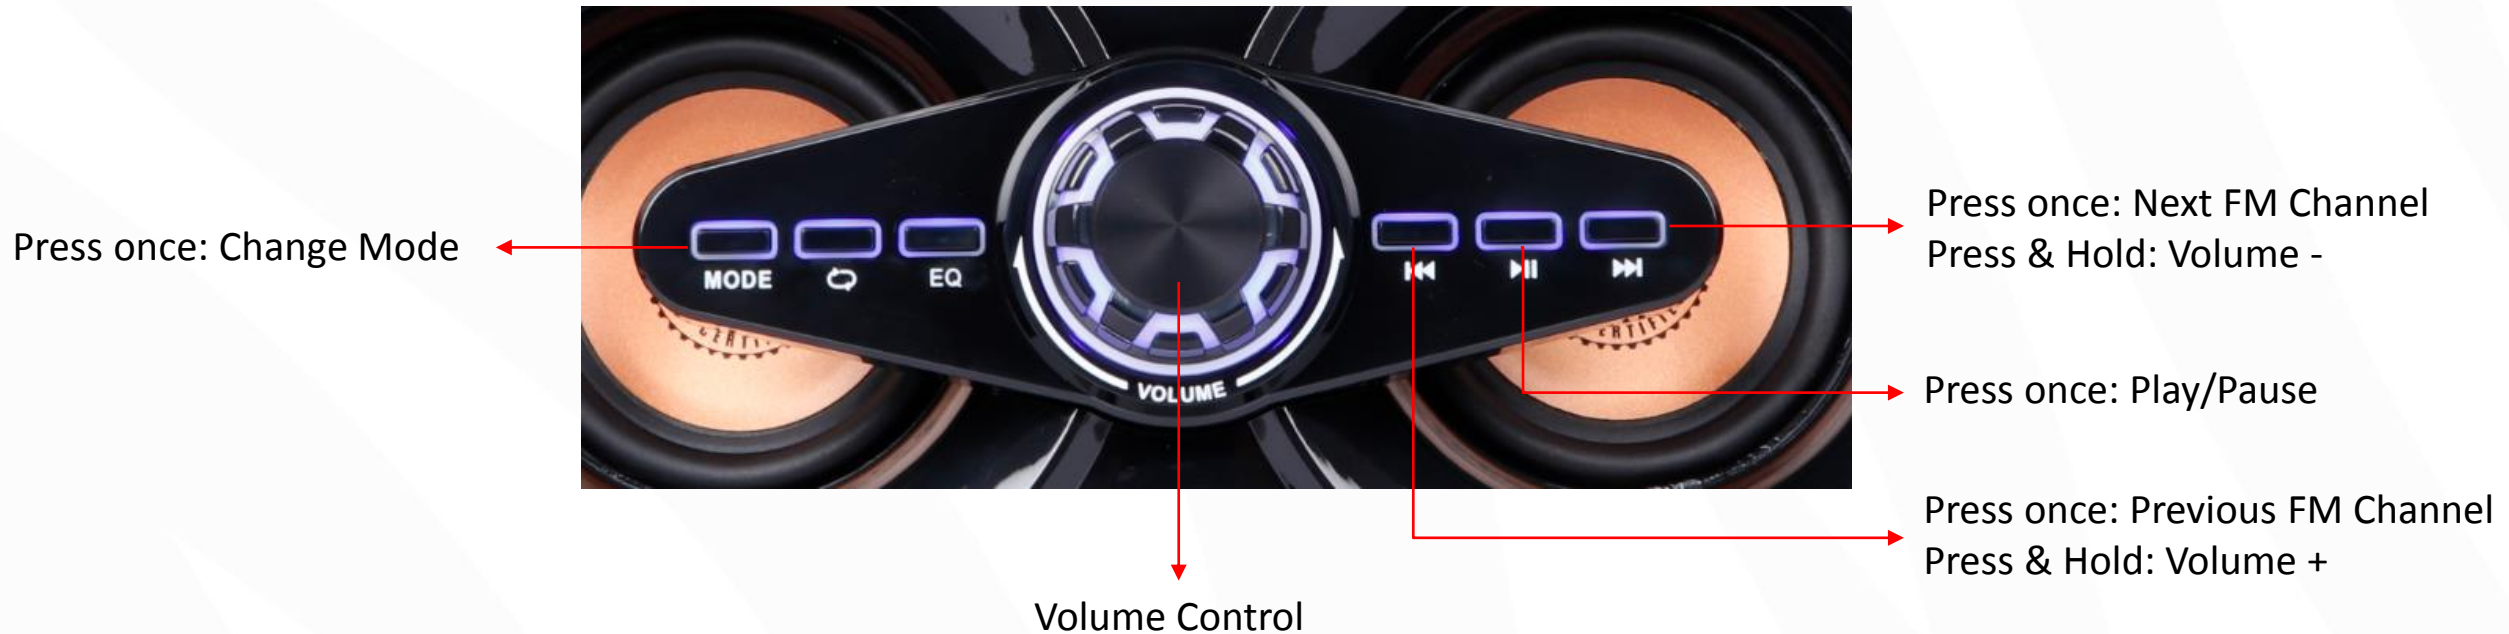

Keys & Ports

ZEB-BT371RUCF

Dual driver subwoofer
10.16cm (4")

BT Connectivity

- Turn on the speaker & Make sure that the speaker is in BT Mode
- Search for the nearby BT Devices in your phone.
- Tap on the BT Name “ZEB-BT371RUCF” to connect it.

Press once: Change Mode

Press once: Next song
Press & Hold: Volume -

Press once: Play/Pause

Press once: Previous song
Press & Hold: Volume +

Volume Control

USB/SD Card Mode

- When the speaker is on, insert the USB/SD card to the speaker.
- The speaker will detect the USB/SD card automatically & play the songs from the USB/SD card.

FM Radio

- Switch the speaker to FM mode.
- Press & Hold the play/pause key to scan the FM channels.
- Once the scanning is done, the speaker will start playing from first scanned channel.

AUX Mode

- Once the speaker is in AUX Mode, connect one end of the AUX cable to the speaker & connect the other end to an audio source (Eg. Computer, mobile).
- Now the songs played by the audio source can be heard through the speaker.