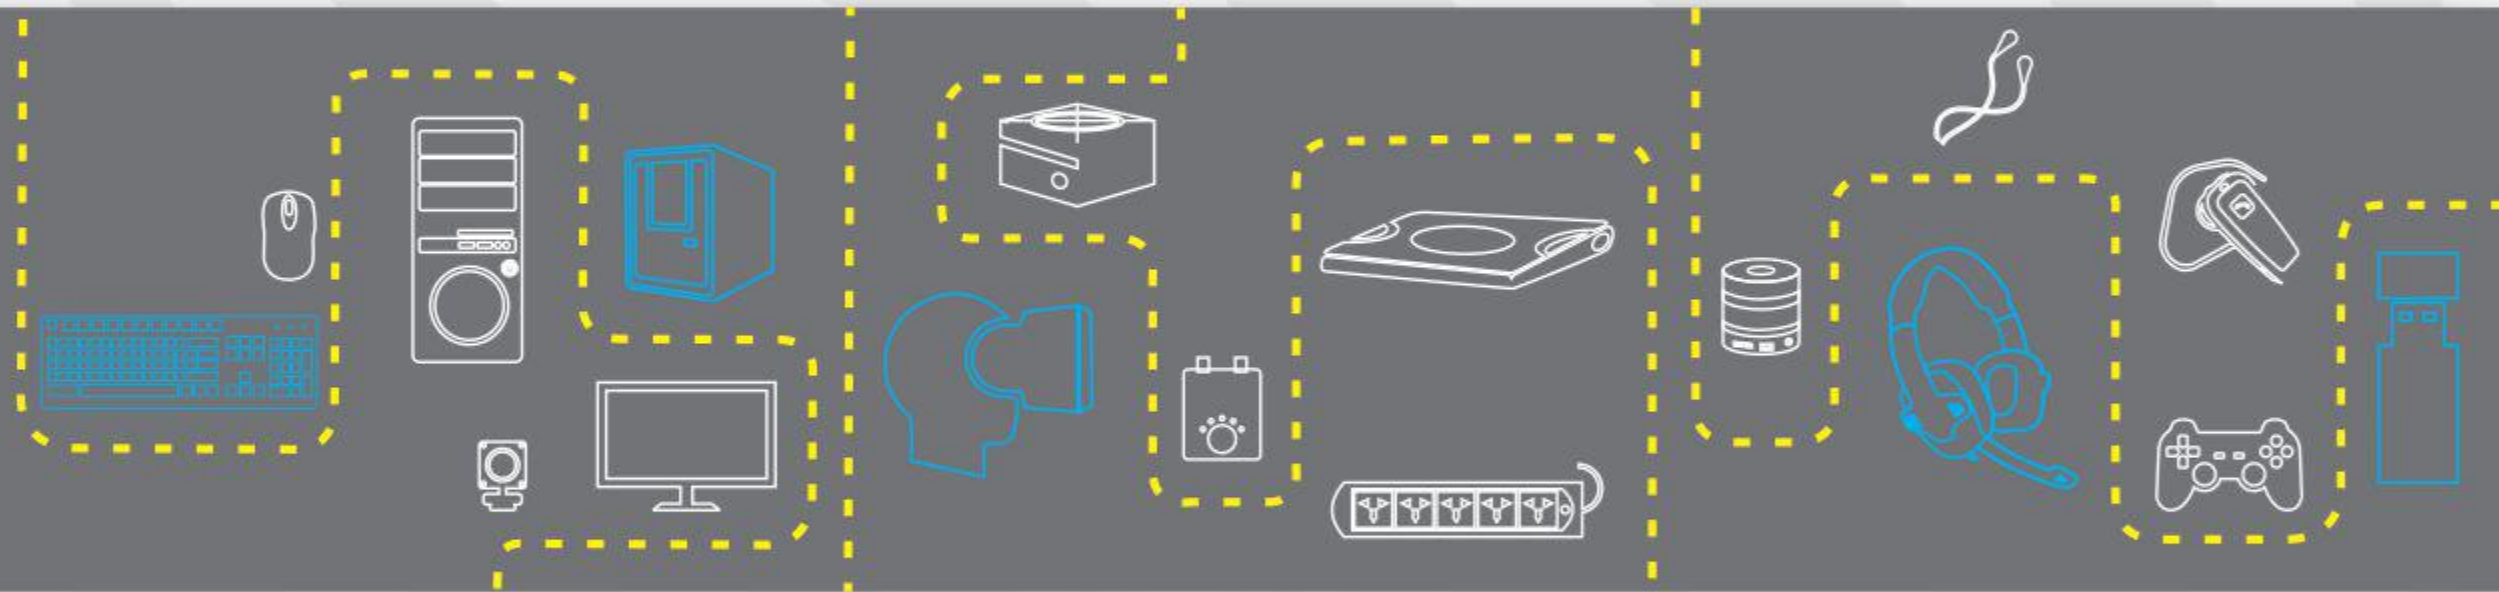

ZEBRONICS

ALWAYS AHEAD

Since 1997

IT & Gaming Peripherals • Sound Systems • Surveillance • Mobile & Lifestyle Accessories

CELEBRATING
22nd YEAR
excellence • quality • reliability

WINNER
82 INDUSTRY
AWARDS