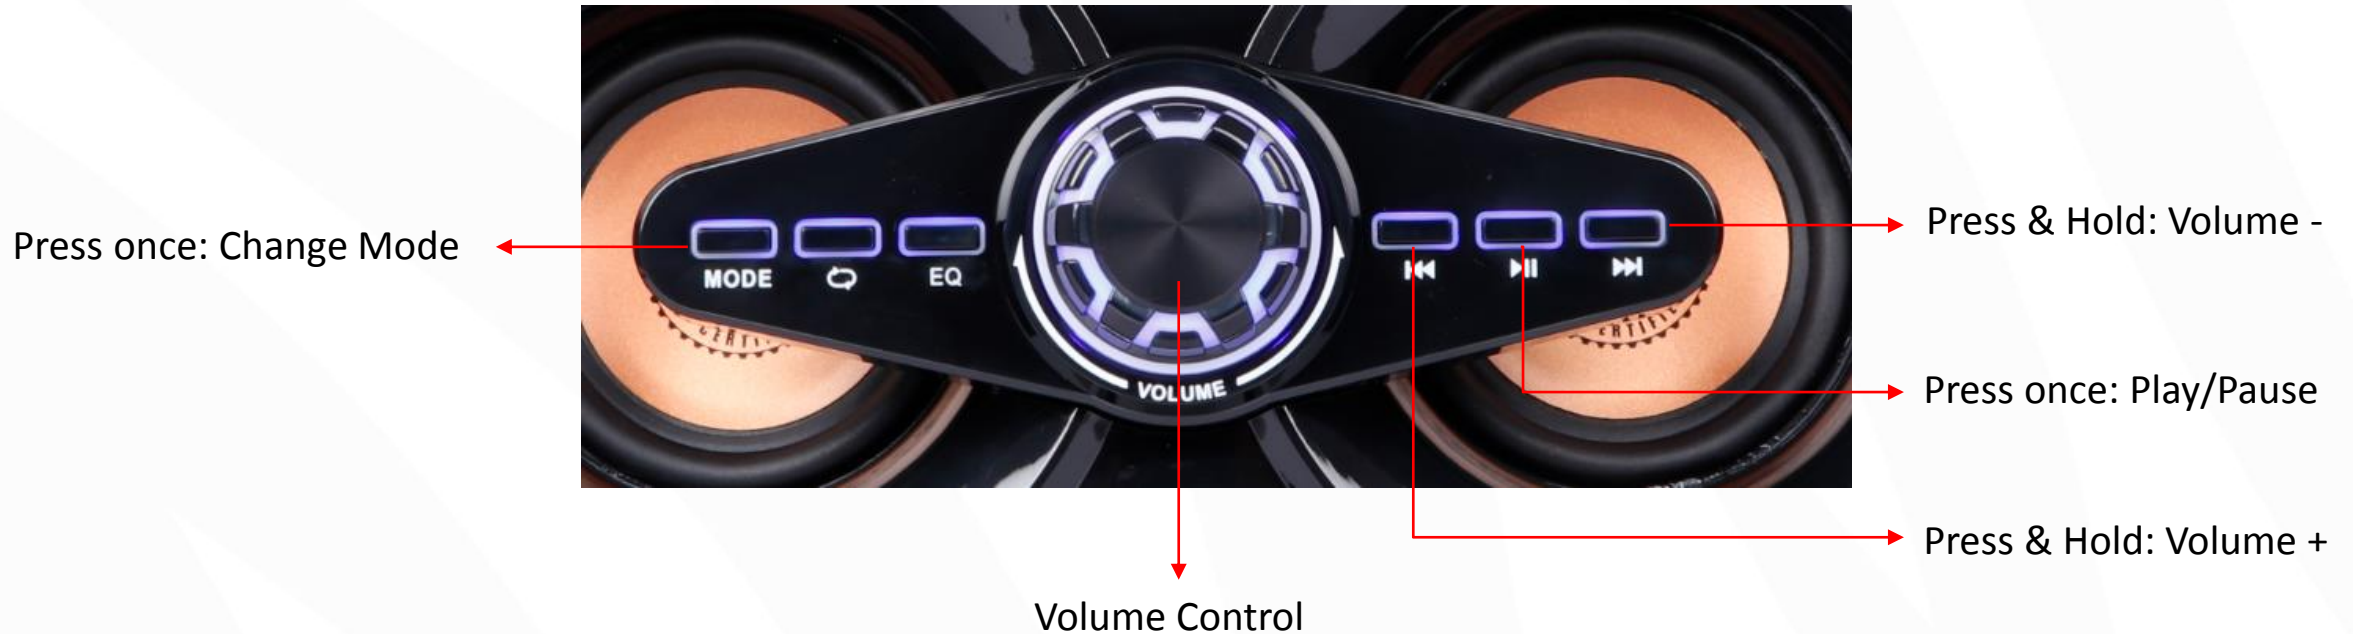

AUX Mode

- Once the speaker is in AUX Mode, connect one end of the AUX cable to the speaker & connect the other end to an audio source (Eg. Computer, mobile).
- Now the songs played by the audio source can be heard through the speaker.