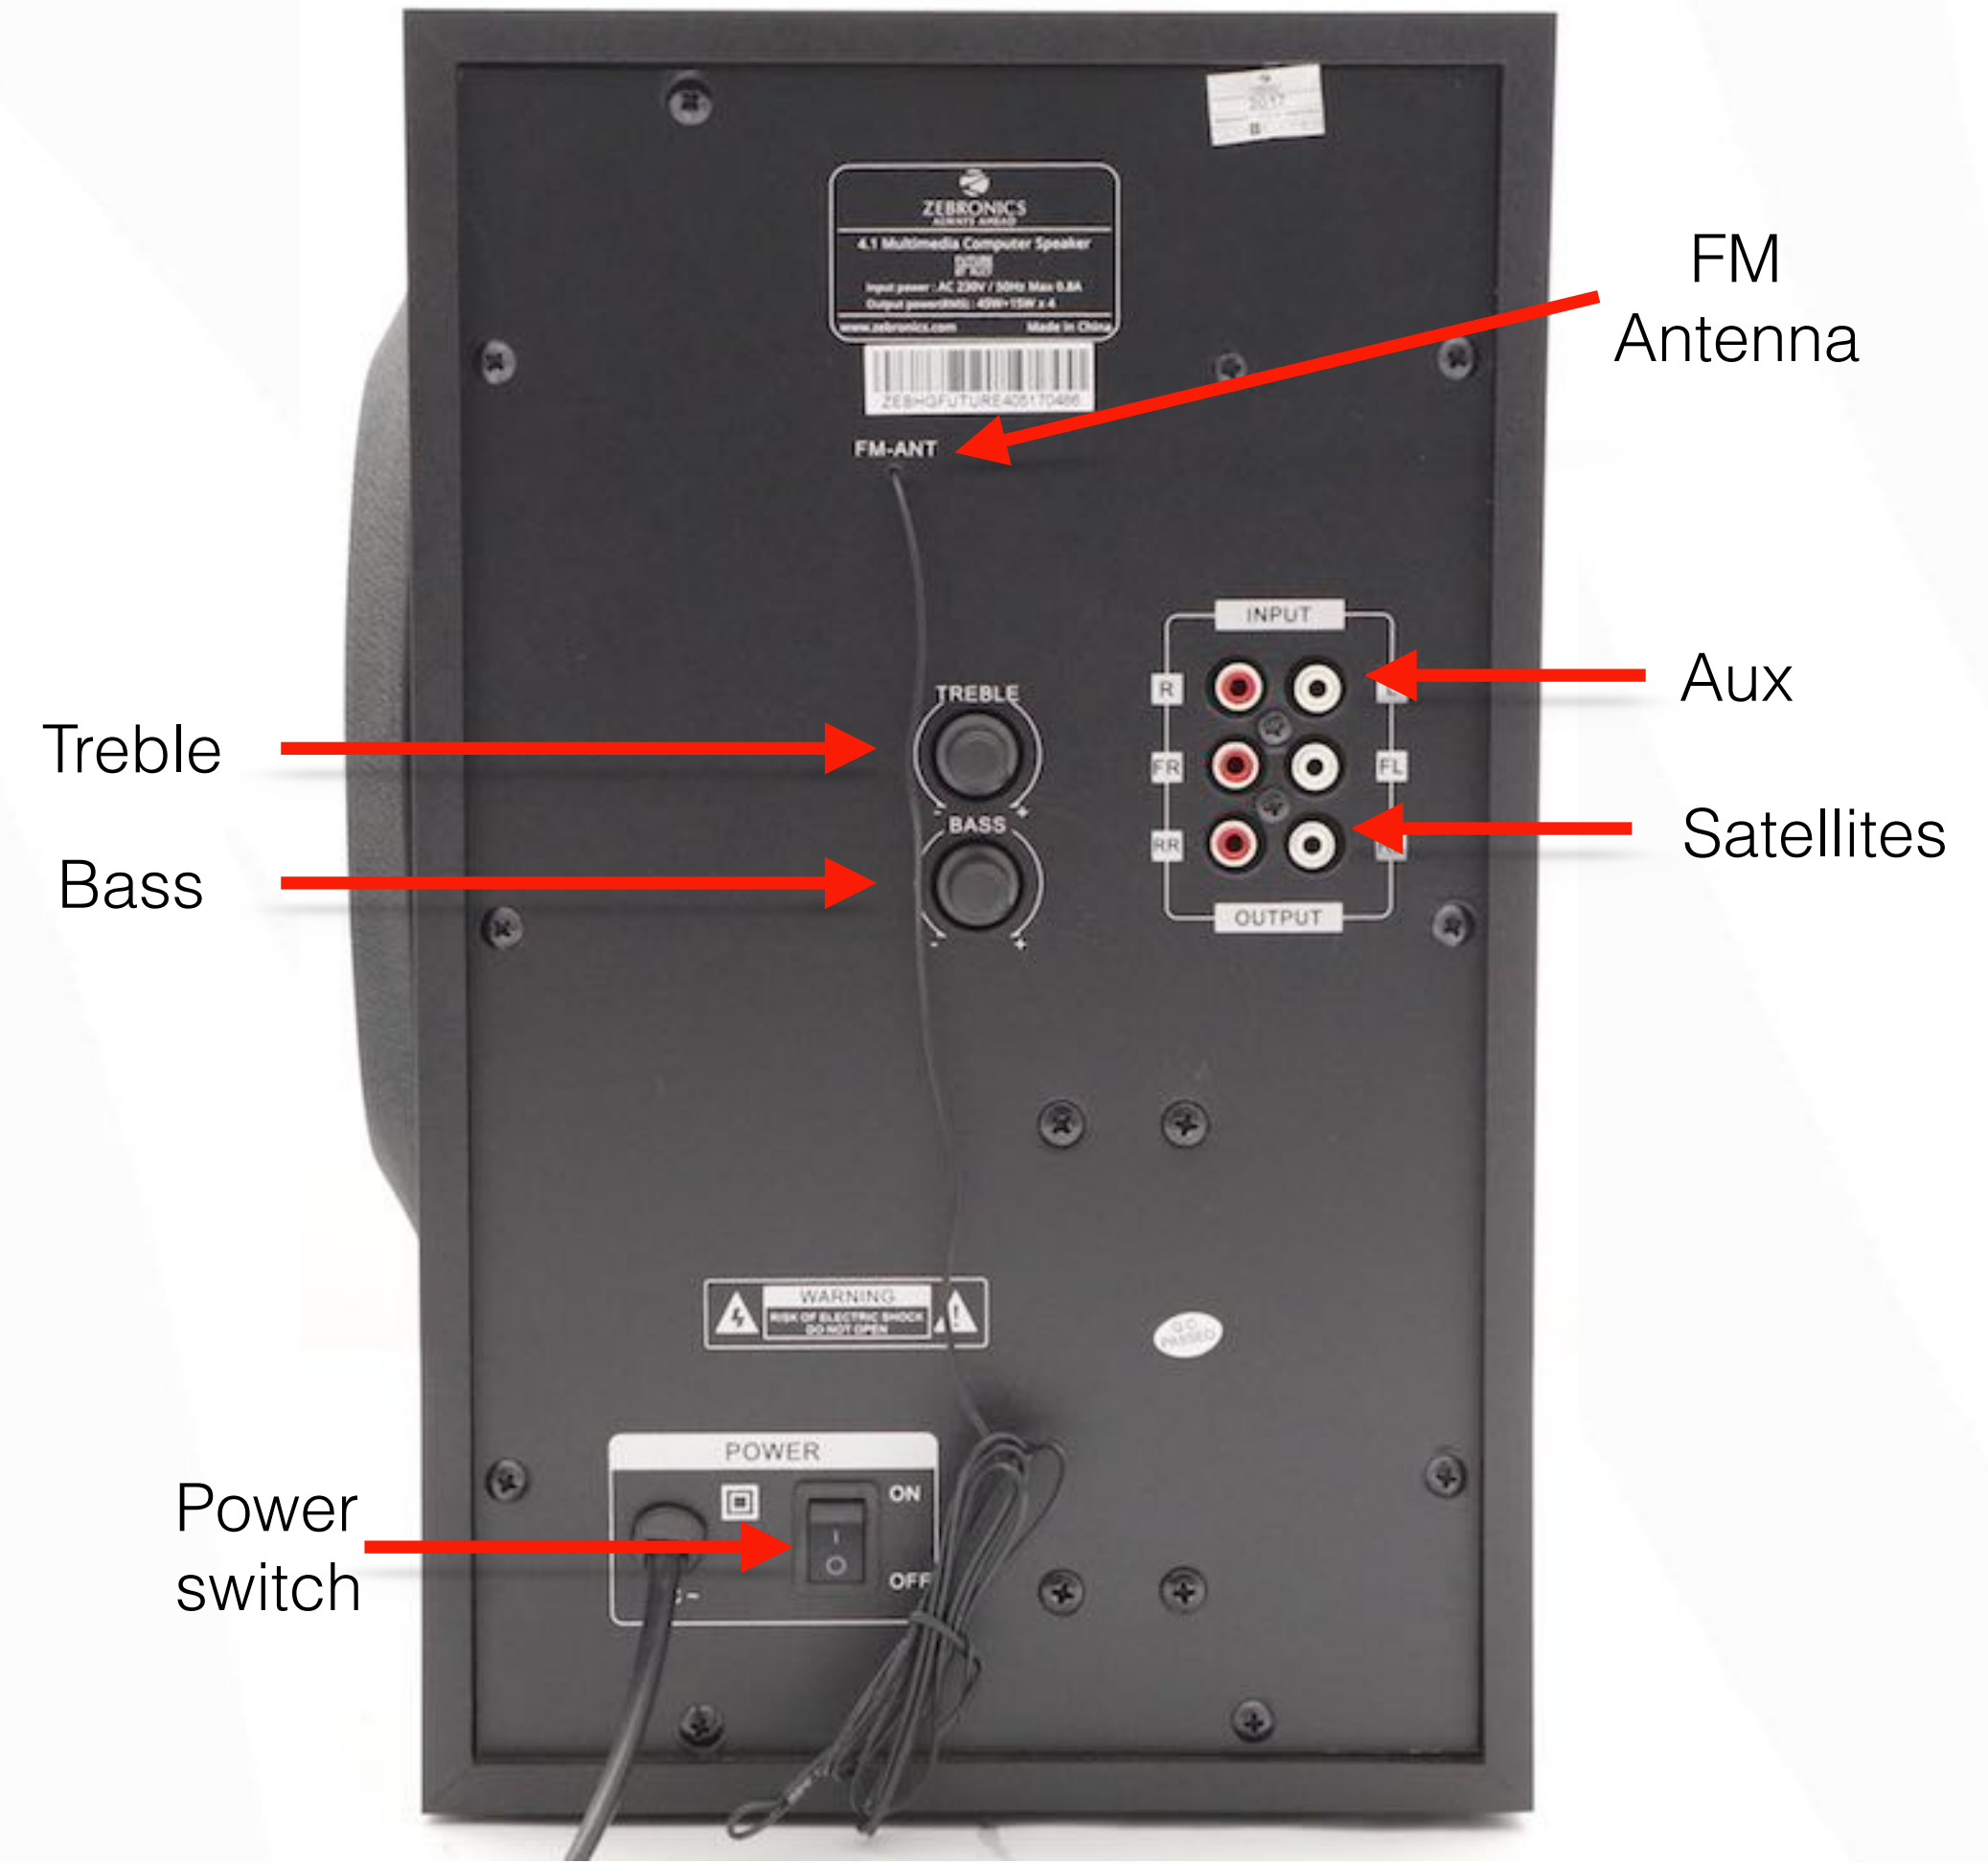

IT Peripherals • Multimedia Speakers • LED TV • Surveillance

WINNER
60 | INDUSTRY
AWARDS

FUTURE - BT RUCF
4.1 Multimedia Speaker

Product demo

FUTURE
BT RUCF

USP

- LED display
- LED lights
- 105watts RMS
- 16.5cms(6.5") subwoofer driver
- Bluetooth
- USB/SD/Aux
- FM radio

Connectivity

- Bluetooth - 10meter range
- USB Pendrive - 32GB max
- SD/MMC card - 32GB max
- FM Radio
- Aux input

Basic operation

Previous
Digital display
Play/Pause
Next
Vol +
Input
Vol -

FM Antenna
Treble
Bass
Aux
Satellites
Power switch

Remote control

Specifications

- Bluetooth 4.2 + EDR
- Driver - 16.5cms x 1, 7.62cms x 4
- Size - 220x330x320mm(WxDxH) Sub
- 115x101x320mm(WxDxH) Sat
- Weight - 8.8kgs

Package contents

- Subwoofer
- Satellite
- Remote control
- User manual
- Cables