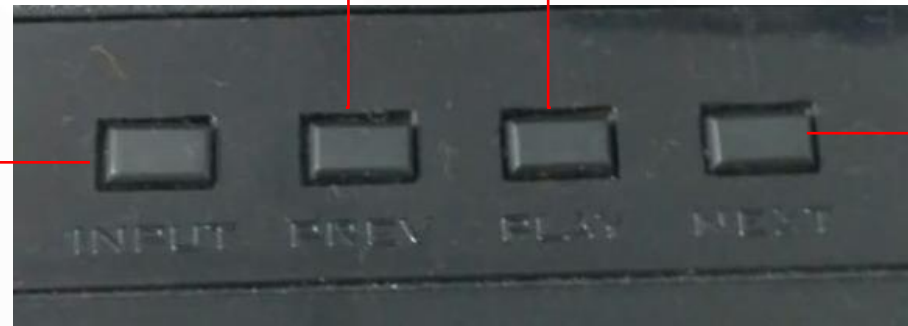

BT Connectivity

- Turn on the speaker.
- Make sure the speaker is in BT Mode.
- Search for nearby BT devices in your mobile.
- Tap on BT Name “ZEB-SILVER 2 or SILVER 4” to connect.

Press Once: Previous Song
Press & Hold: Volume -

Press Once: Next Song
Press & Hold: Volume +

Press Once: Change Mode

Press Once: Play/Pause