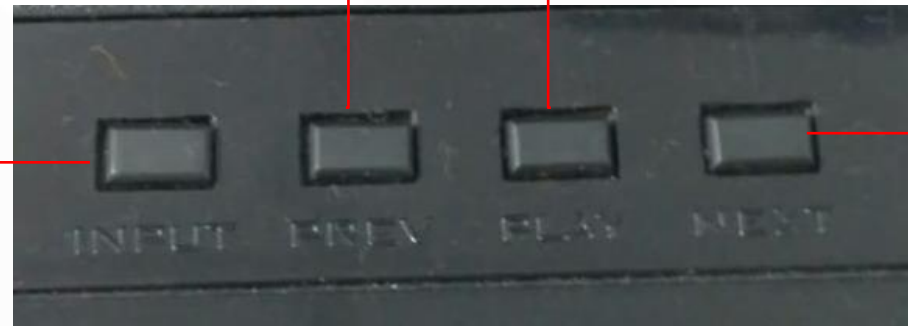

Press Once: Previous Song
Press & Hold: Volume -

Press Once: Next Song
Press & Hold: Volume +

Press Once: Change Mode

Press Once: Play/Pause

FM Radio

- Switch the speaker to FM Mode.
- Press & Hold the Play/Pause key to auto scan the available FM Channel.
- Once the scanning is done, the speaker will start playing the first saved FM Channel.

Press Once: Previous Channel
Press & Hold: Volume -

Press Once: Next Channel
Press & Hold: Volume +

Press Once: Change Mode

Press & Hold: Auto scan

AUX Mode

- Once the speaker is in AUX Mode, connect the AUX cable to the speaker & connect the other end to a audio source (Eg. Computer, mobile).
- Now the songs played by the audio source can be heard through the speaker.