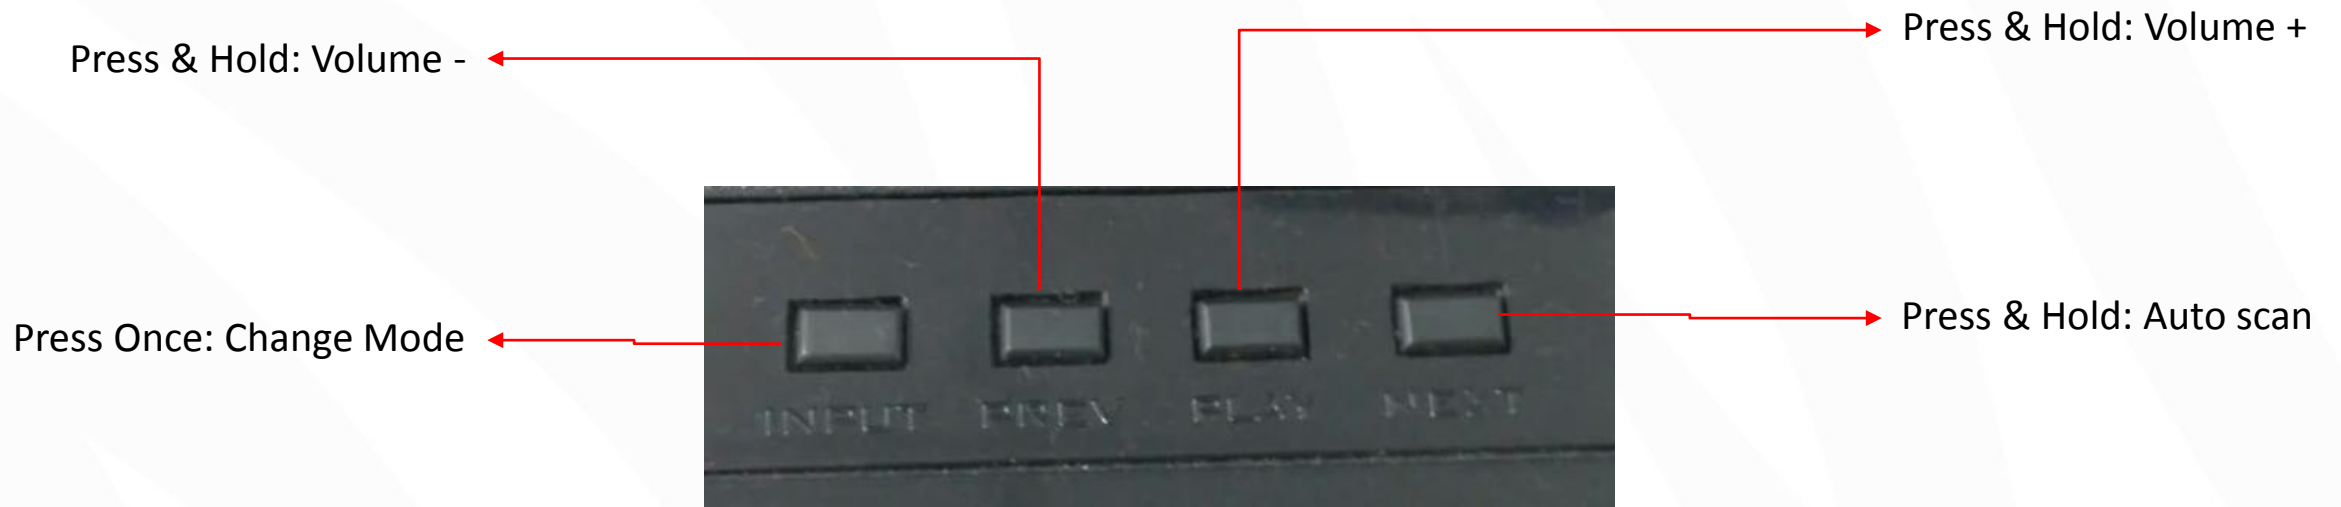

Press Once: Previous Channel
Press & Hold: Volume -

Press Once: Next Channel
Press & Hold: Volume +

Press Once: Change Mode

Press & Hold: Auto scan

AUX Mode

- Once the speaker is in AUX Mode, connect the AUX cable to the speaker & connect the other end to a audio source (Eg. Computer, mobile).
- Now the songs played by the audio source can be heard through the speaker.