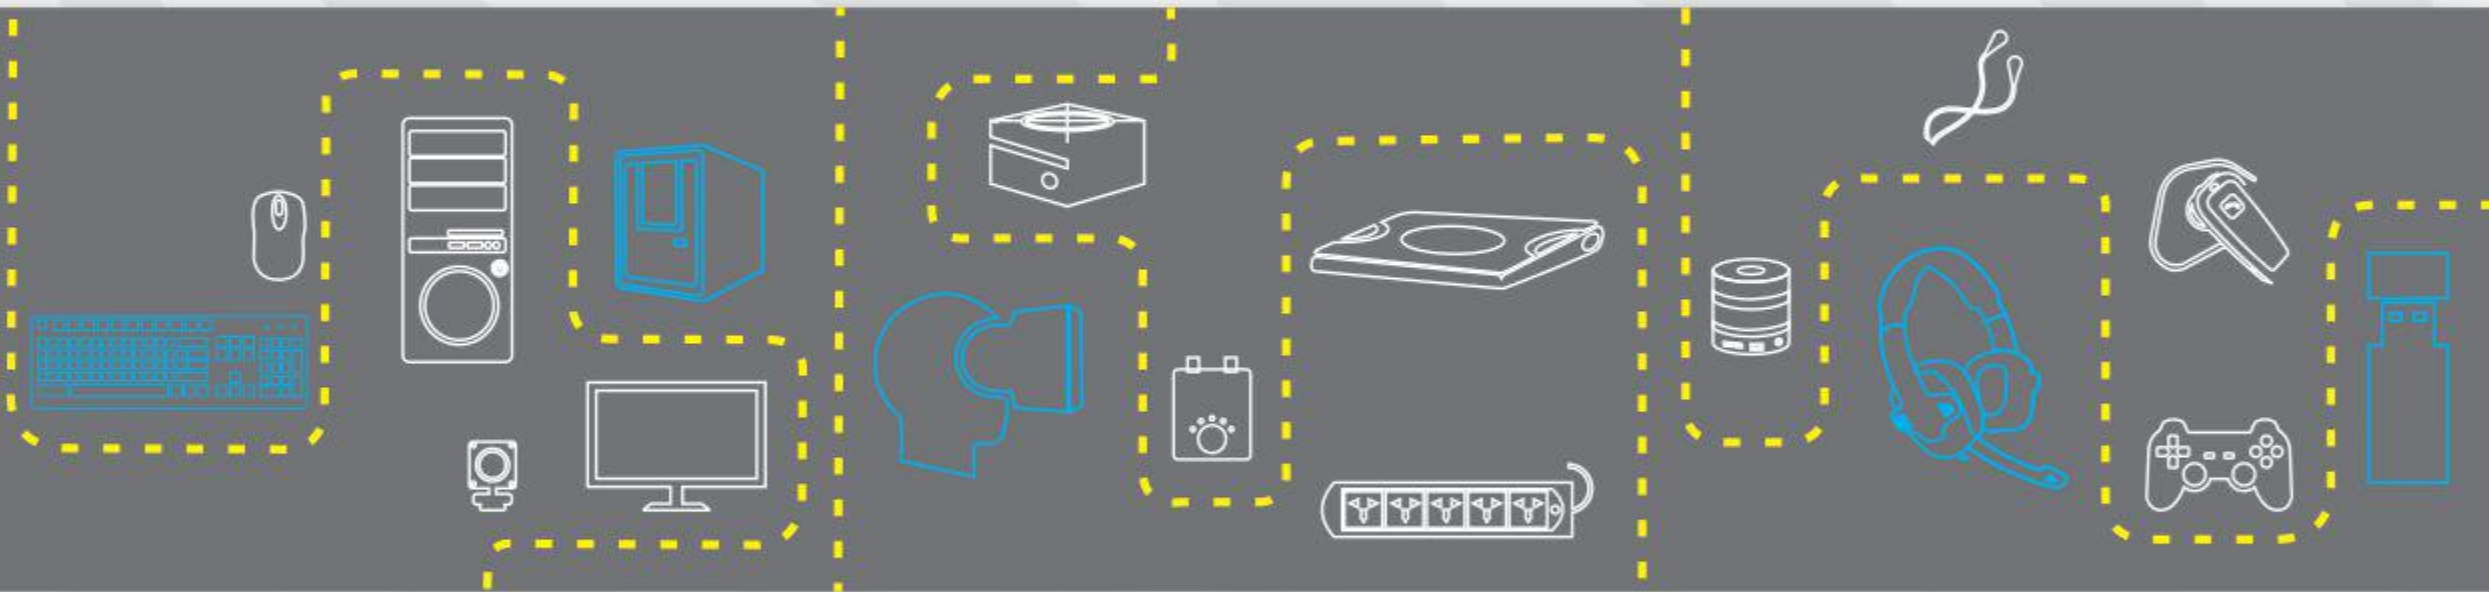

ZEBRONICS

ALWAYS AHEAD

Since 1997

IT & Gaming Peripherals • Sound Systems • Surveillance • Mobile & Lifestyle Accessories

CELEBRATING
21st YEAR
excellence • quality • reliability

WINNER
80 INDUSTRY
AWARDS