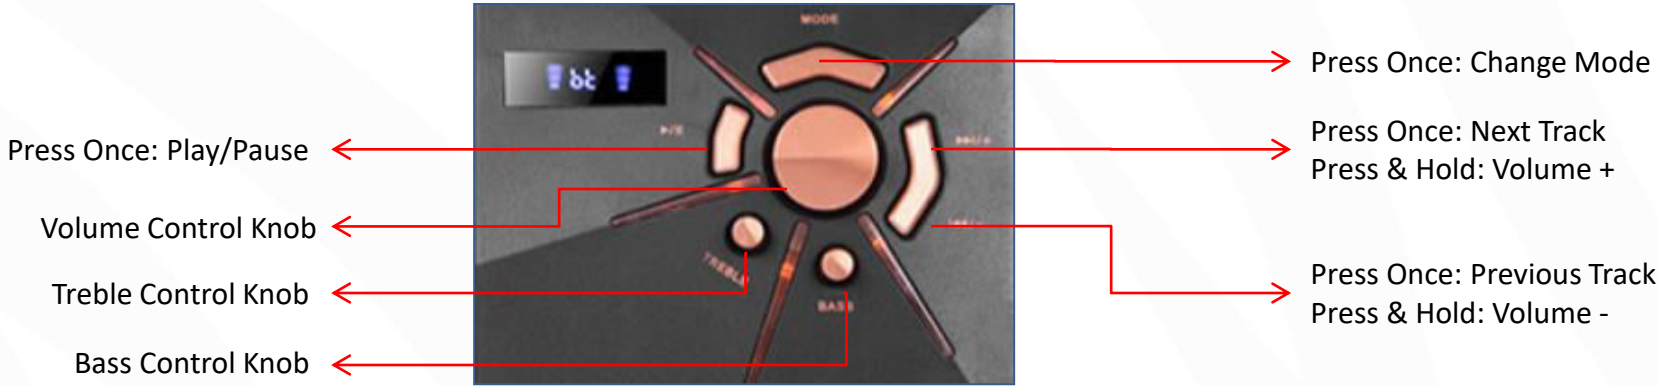

ZEB-CRYSTAL 4
4.1 Speaker

- 4.1 Speaker
- Stylish Design with LED Lights
- LED Display
- Remote Control
- Volume, Bass & Treble Control
- Wall Mountable
- Made In India

- BT
- USB
- FM
- AUX

BT | **USB** | **FM** | **AUX** | **LED**
LIGHTS | **LED**
DISPLAY | **WALL**
MOUNT | **REMOTE**
CONTROL

BT Connectivity

- Turn on the speaker.
- Make sure the speaker is in BT Mode.
- Search for nearby BT devices in your mobile.
- Tap on BT Name “ZEBRONICS” to connect.

USB Mode

- When the speaker is on, insert a Pendrive to the speaker.
- The speaker will detect the Pendrive automatically & play the songs from the it.