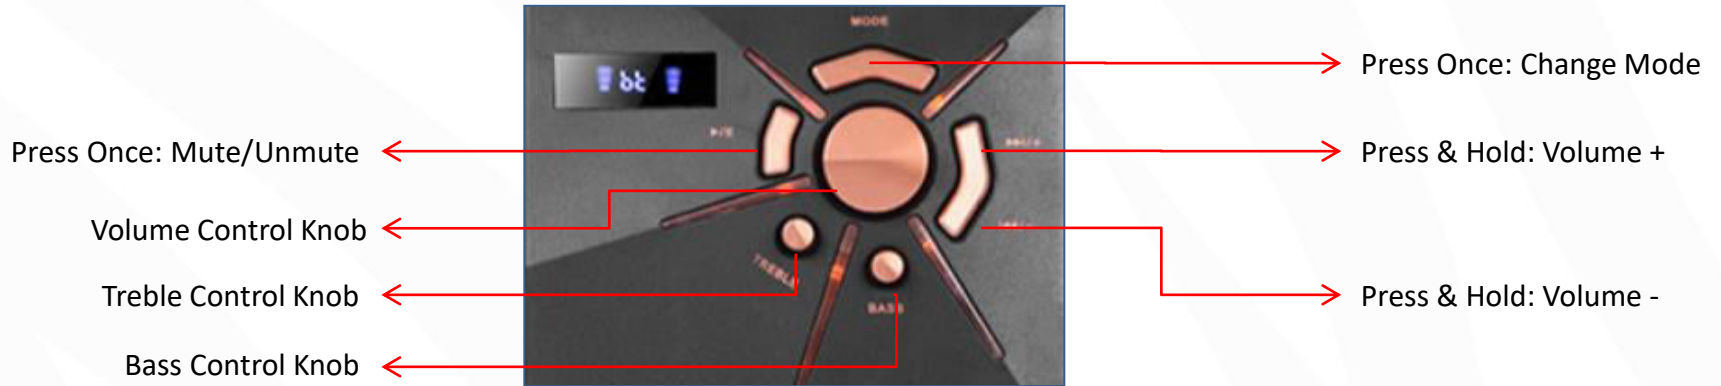

AUX Mode

- Once the speaker is in AUX Mode, connect the AUX cable to the speaker & connect the other end to a audio source (Eg. Computer, mobile).
- Now the songs played by the audio source can be heard through the speaker.