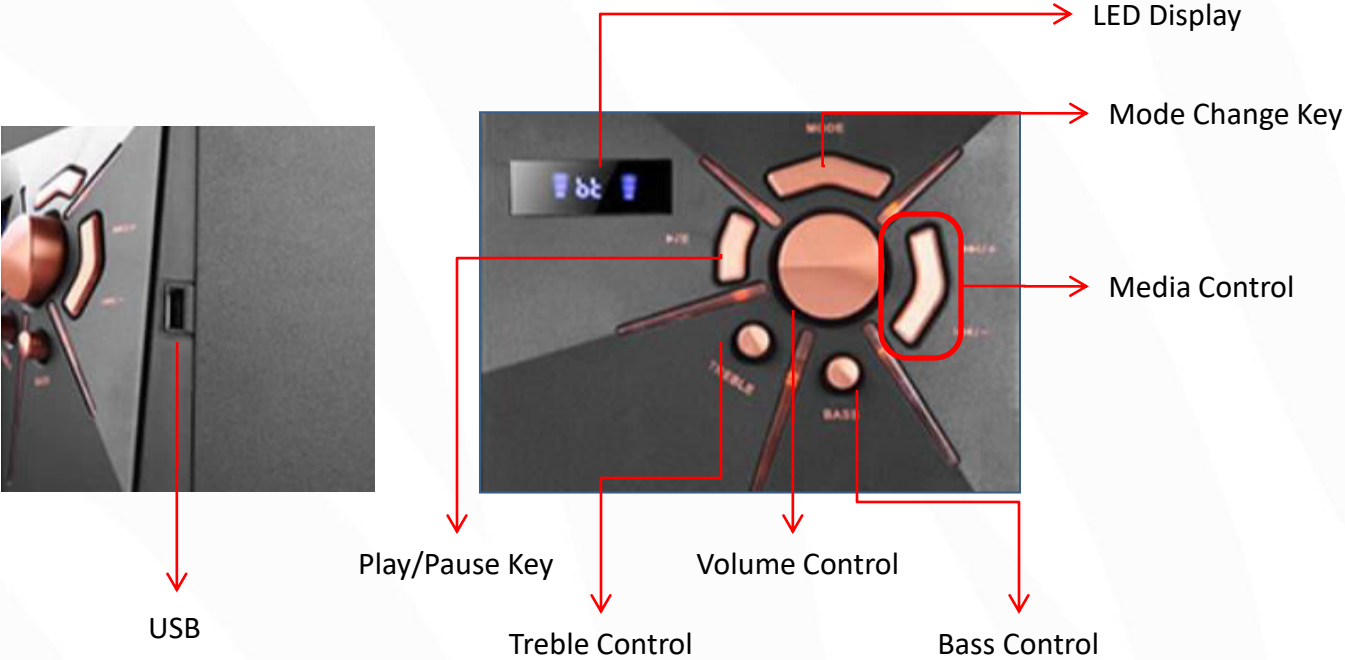

ZEB-CRYSTAL 4
4.1 Speaker

- 4.1 Speaker
- Stylish Design with LED Lights
- LED Display
- Remote Control
- Volume, Bass & Treble Control
- Wall Mountable
- Made In India

- BT
- USB
- FM
- AUX

BT | **USB** | **FM** | **AUX** | **LED**
LIGHTS | **LED**
DISPLAY | **WALL**
MOUNT | **REMOTE**
CONTROL

BT Connectivity

- Turn on the speaker.
- Make sure the speaker is in BT Mode.
- Search for nearby BT devices in your mobile.
- Tap on BT Name “ZEBRONICS” to connect.

USB Mode

- When the speaker is on, insert a Pendrive to the speaker.
- The speaker will detect the Pendrive automatically & play the songs from the it.