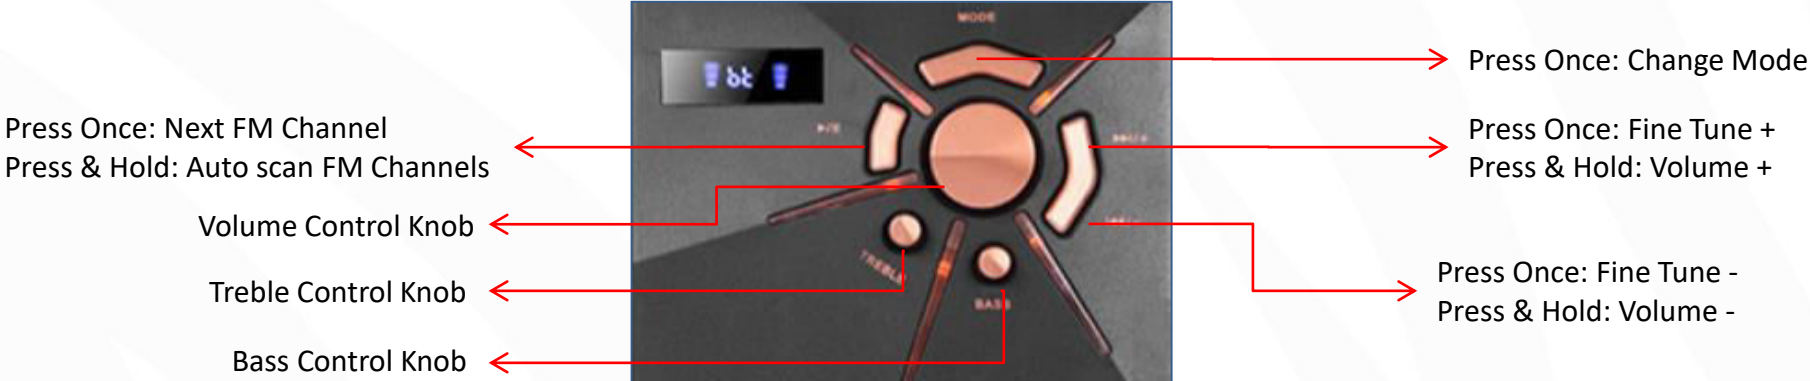

BT Connectivity

- Turn on the speaker.
- Make sure the speaker is in BT Mode.
- Search for nearby BT devices in your mobile.
- Tap on BT Name “ZEBRONICS” to connect.

USB Mode

- When the speaker is on, insert a Pendrive to the speaker.
- The speaker will detect the Pendrive automatically & play the songs from the it.

FM Radio

- Switch the speaker to FM Mode.
- Press & Hold the Play/Pause key to auto scan the available FM Channel.
- Once the scanning is done, the speaker will start playing the first saved FM Channel.

AUX Mode

- Once the speaker is in AUX Mode, connect the AUX cable to the speaker & connect the other end to a audio source (Eg. Computer, mobile).
- Now the songs played by the audio source can be heard through the speaker.