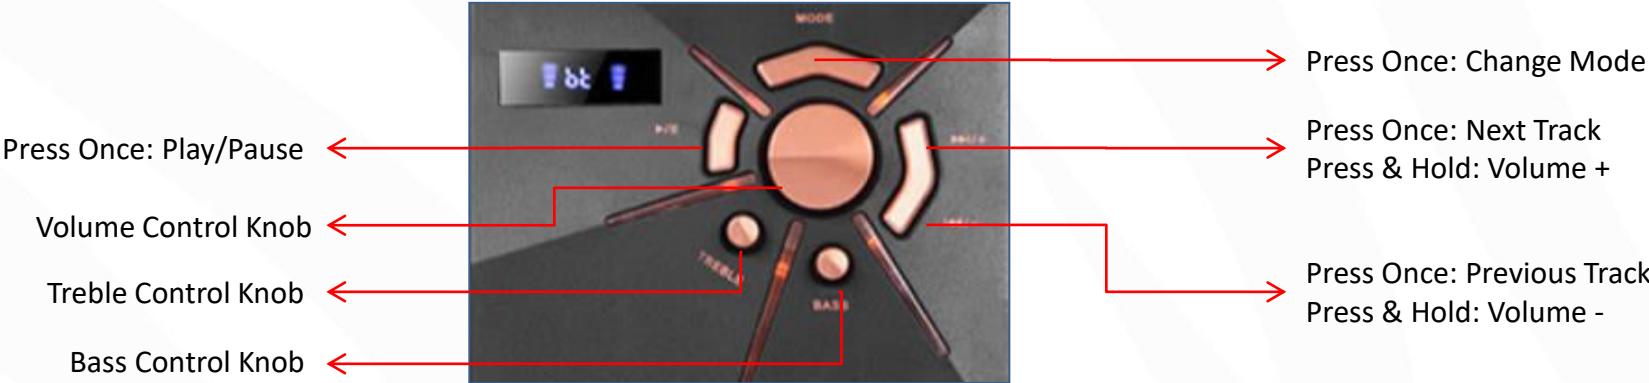

ZEB-CRYSTAL 4
4.1 Speaker

- 4.1 Speaker
- Stylish Design with LED Lights
- LED Display
- Remote Control
- Volume, Bass & Treble Control
- Wall Mountable
- Made In India

- BT
- USB
- FM
- AUX

BT | **USB** | **FM** | **AUX** | **LED**
LIGHTS | **LED**
DISPLAY | **WALL**
MOUNT | **REMOTE**
CONTROL

BT Connectivity

- Turn on the speaker.
- Make sure the speaker is in BT Mode.
- Search for nearby BT devices in your mobile.
- Tap on BT Name “ZEBRONICS” to connect.

USB Mode

- When the speaker is on, insert a Pendrive to the speaker.
- The speaker will detect the Pendrive automatically & play the songs from the it.