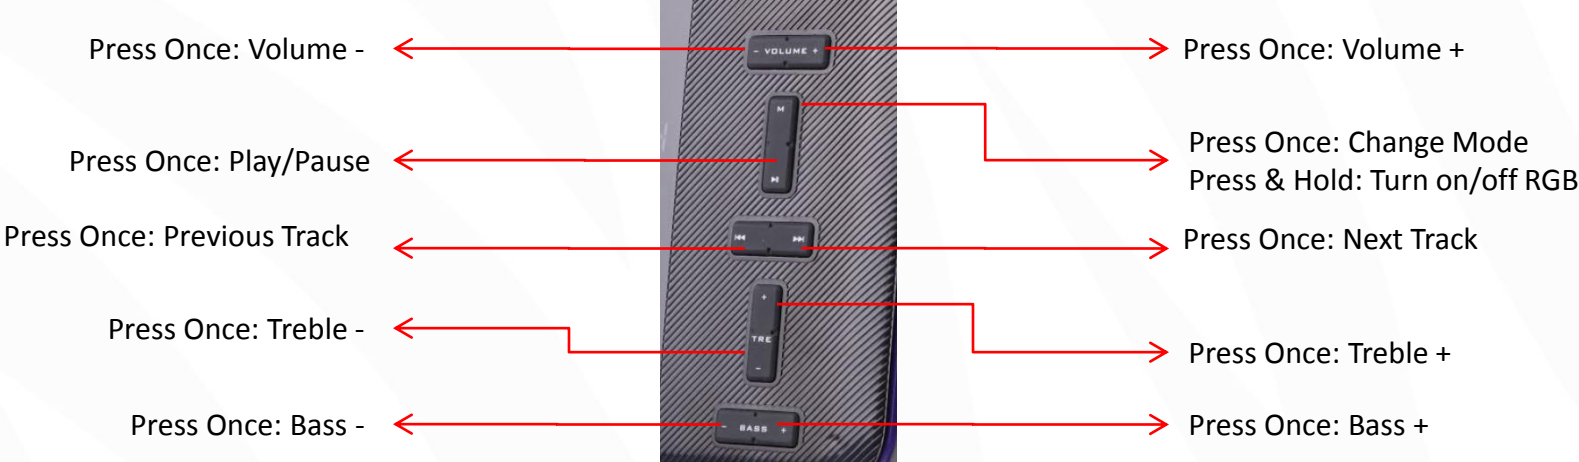

- BT
- USB
- SD Card
- FM
- AUX

BT Connectivity

- Turn on the speaker.
- Make sure the speaker is in BT Mode.
- Search for nearby BT devices in your mobile.
- Tap on BT Name “ZEB-PRISTINE 4” to connect.

USB/SD Card Mode

- When the speaker is on, insert a Pendrive/SD Card to the speaker.
- The speaker will detect the Pendrive/SD Card automatically & play the songs from the it.

FM Radio

- Switch the speaker to FM Mode.
- Press & Hold the Play/Pause key to auto scan the available FM Channel.
- Once the scanning is done, the speaker will start playing the first saved FM Channel.

AUX Mode

- Once the speaker is in AUX Mode, connect the AUX cable to the speaker & connect the other end to a audio source (Eg. Computer, mobile).
- Now the songs played by the audio source can be heard through the speaker.