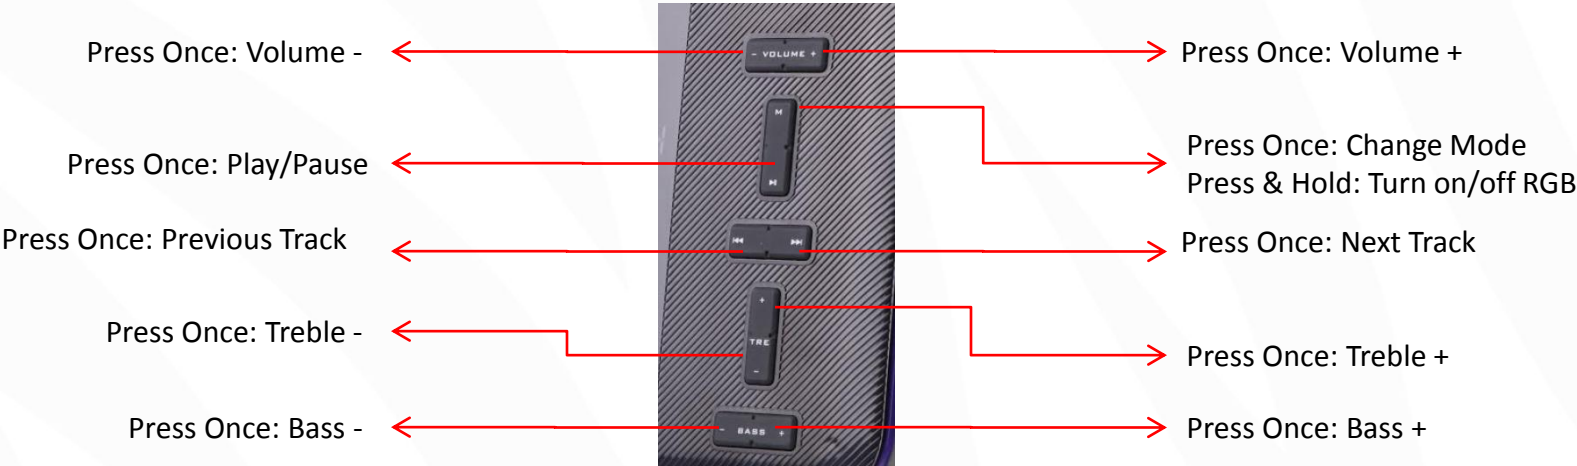

- BT
- USB
- SD Card
- FM
- AUX

BT Connectivity

- Turn on the speaker.
- Make sure the speaker is in BT Mode.
- Search for nearby BT devices in your mobile.
- Tap on BT Name “ZEB-PRISTINE 4” to connect.

USB/SD Card Mode

- When the speaker is on, insert a Pendrive/SD Card to the speaker.
- The speaker will detect the Pendrive/SD Card automatically & play the songs from the it.

FM Radio

- Switch the speaker to FM Mode.
- Press & Hold the Play/Pause key to auto scan the available FM Channel.
- Once the scanning is done, the speaker will start playing the first saved FM Channel.

AUX Mode

- Once the speaker is in AUX Mode, connect the AUX cable to the speaker & connect the other end to a audio source (Eg. Computer, mobile).
- Now the songs played by the audio source can be heard through the speaker.