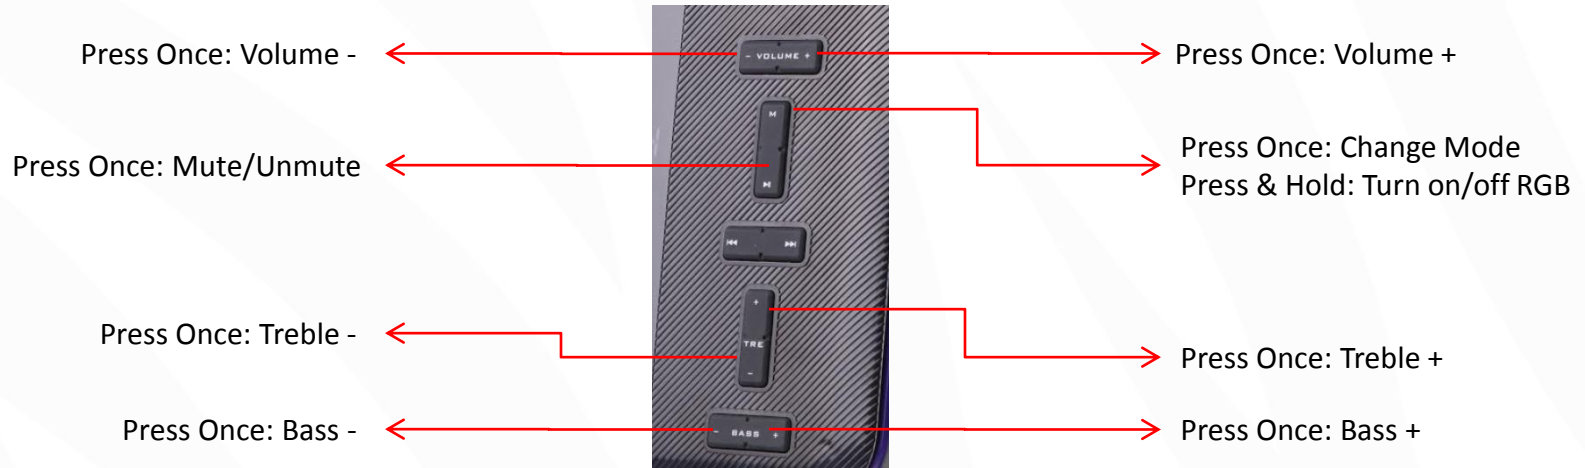

USB/SD Card Mode

- When the speaker is on, insert a Pendrive/SD Card to the speaker.
- The speaker will detect the Pendrive/SD Card automatically & play the songs from the it.

FM Radio

- Switch the speaker to FM Mode.
- Press & Hold the Play/Pause key to auto scan the available FM Channel.
- Once the scanning is done, the speaker will start playing the first saved FM Channel.

AUX Mode

- Once the speaker is in AUX Mode, connect the AUX cable to the speaker & connect the other end to a audio source (Eg. Computer, mobile).
- Now the songs played by the audio source can be heard through the speaker.