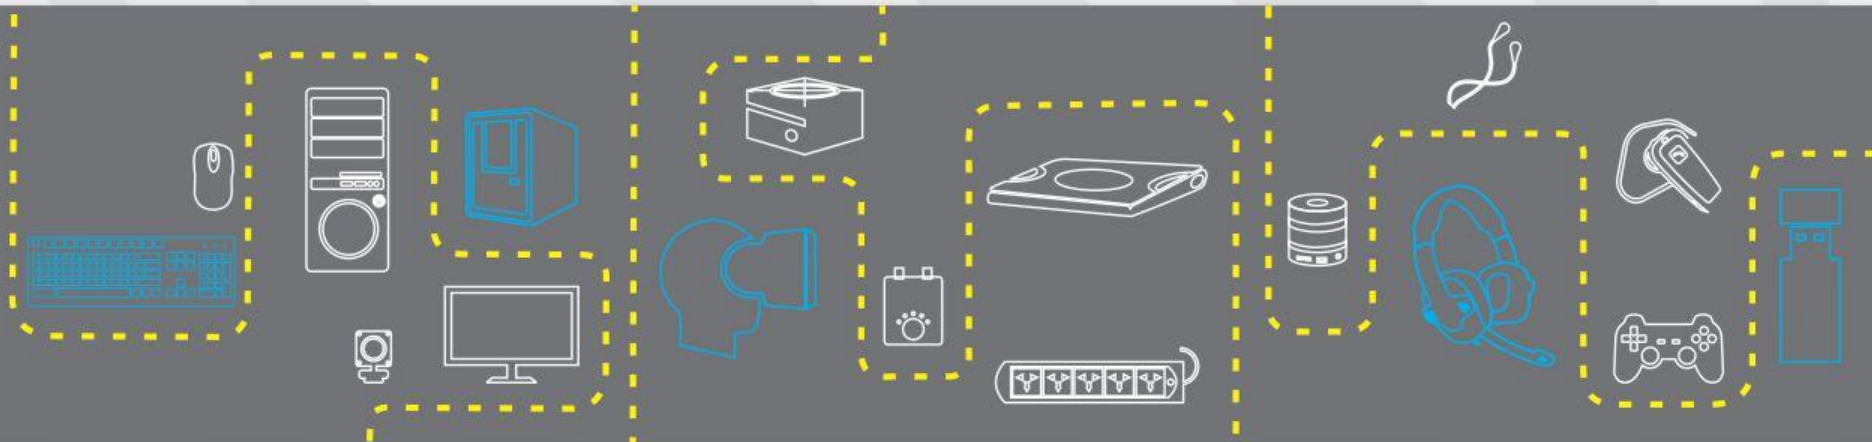

ZEBRONICS

ALWAYS AHEAD

Since 1997

IT & Gaming Peripherals • Sound Systems • Surveillance • Mobile & Lifestyle Accessories

CELEBRATING
21st YEAR
excellence • quality • reliability

WINNER 75 INDUSTRY AWARDS