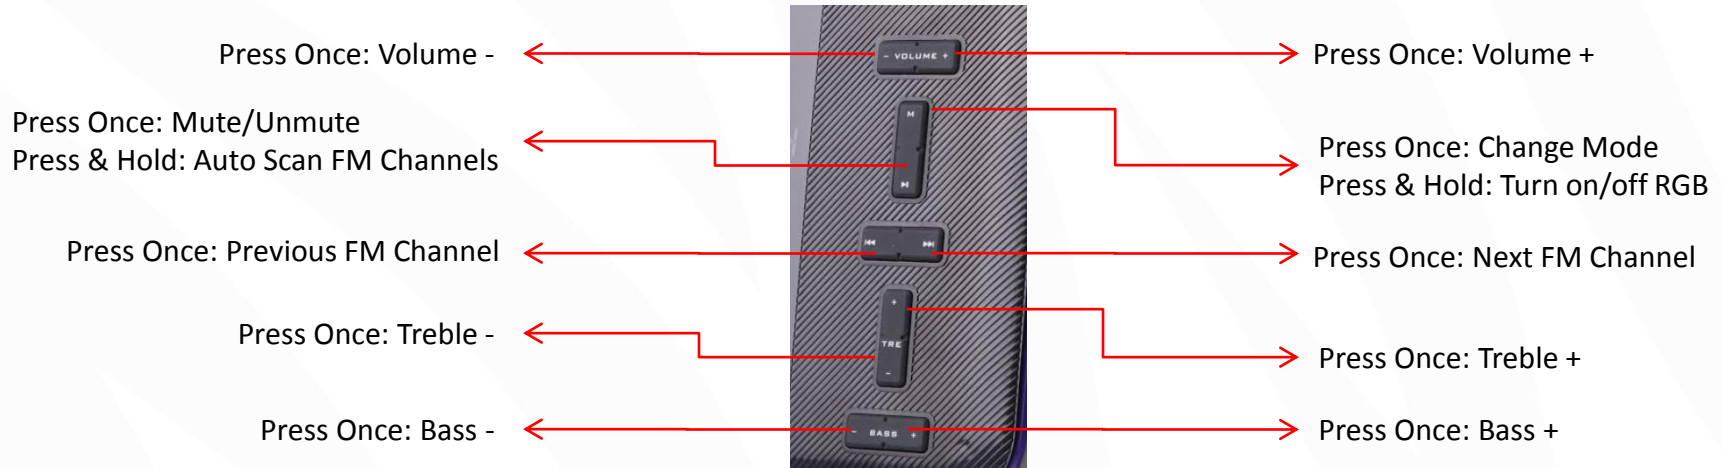

ZEB-PRISTINE 4
4.1 Speaker

MRP ₹ 4999/-

- 4.1 Speaker
- Stylish Front Panel with dual texture finish
- Soft touch rubber finish buttons
- Satellites with fabric finish
- RGB Strip with on/off control
- LED Display
- Remote Control
- Volume, Bass & Treble Control

- BT
- USB
- SD Card
- FM
- AUX

BT Connectivity

- Turn on the speaker.
- Make sure the speaker is in BT Mode.
- Search for nearby BT devices in your mobile.
- Tap on BT Name “ZEB-PRISTINE 4” to connect.

USB/SD Card Mode

- When the speaker is on, insert a Pendrive/SD Card to the speaker.
- The speaker will detect the Pendrive/SD Card automatically & play the songs from the it.

FM Radio

- Switch the speaker to FM Mode.
- Press & Hold the Play/Pause key to auto scan the available FM Channel.
- Once the scanning is done, the speaker will start playing the first saved FM Channel.

AUX Mode

- Once the speaker is in AUX Mode, connect the AUX cable to the speaker & connect the other end to a audio source (Eg. Computer, mobile).
- Now the songs played by the audio source can be heard through the speaker.