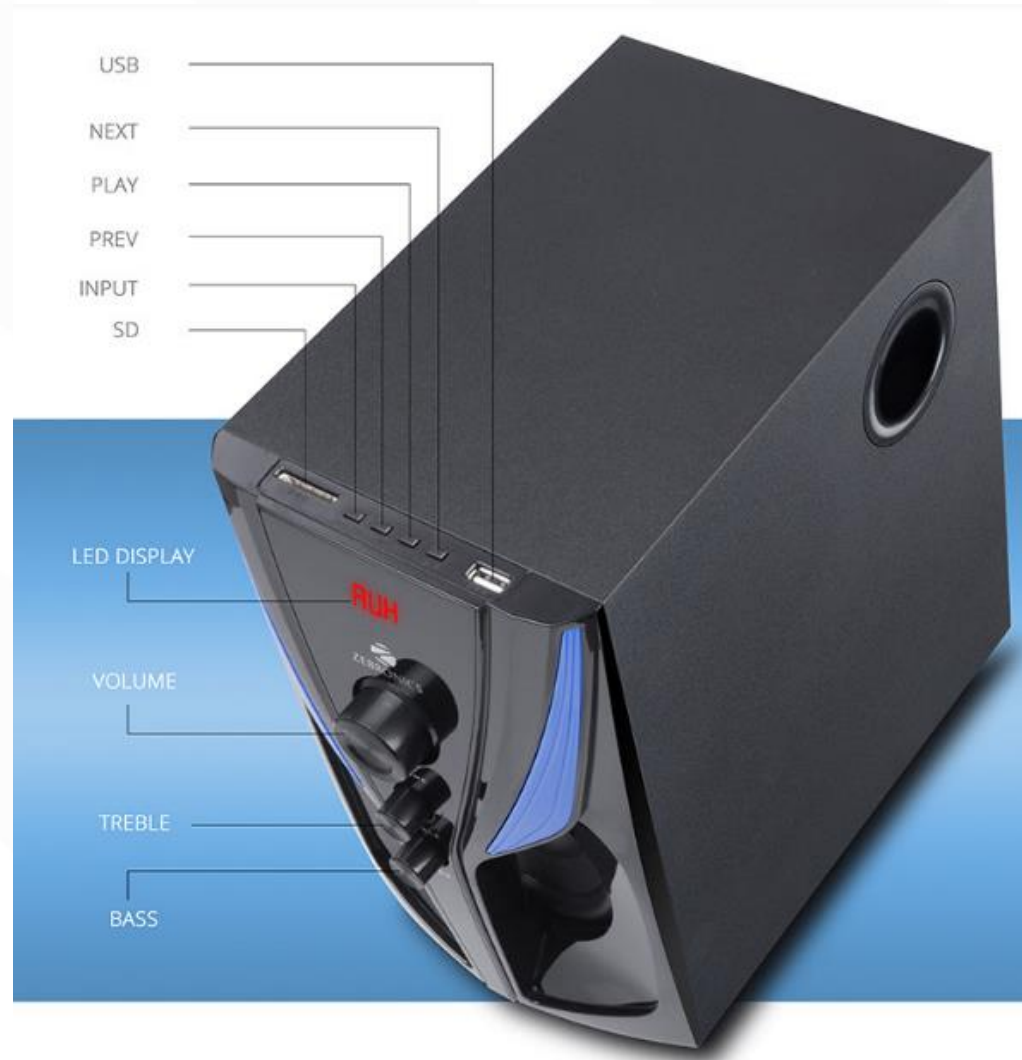

 **WINNER 80** INDUSTRY  
**AWARDS**

ZEB-SILVER 2  
2.1 Speaker

MRP ₹ 3799/-

MRP ₹ 4399/-

ZEB-SILVER 4  
4.1 Speaker

- Glossy Front Panel
- Color Changing LED Lights
- LED Display
- Remote Control
- Volume, Bass & Treble Control

- BT
- USB
- SD Card
- FM
- AUX

## BT Connectivity

- Turn on the speaker.
- Make sure the speaker is in BT Mode.
- Search for nearby BT devices in your mobile.
- Tap on BT Name “ZEB-SILVER 2 or SILVER 4” to connect.

Press Once: Previous Song  
Press & Hold: Volume -

## USB/SD Card Mode

- When the speaker is on, insert a Pendrive/SD Card to the speaker.
- The speaker will detect the Pendrive/SD Card automatically & play the songs from the it.

Press Once: Previous Song  
Press & Hold: Volume -