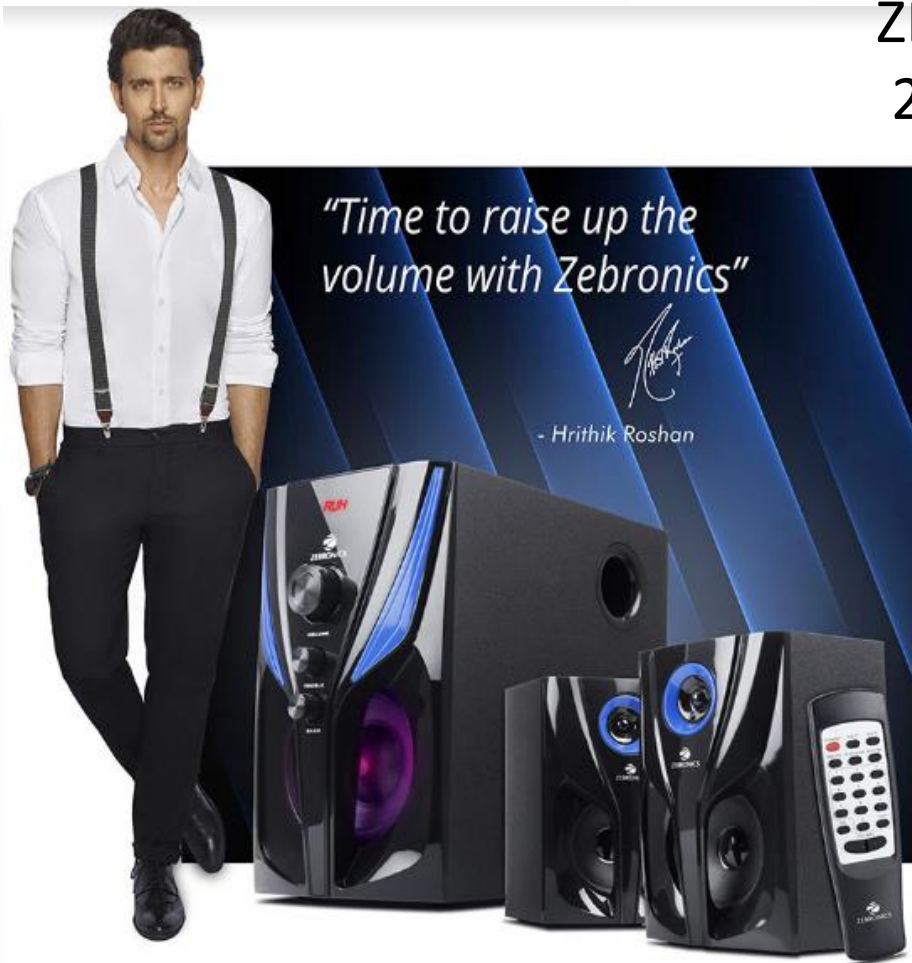

 **WINNER 80** INDUSTRY  
**AWARDS**

ZEB-SILVER 2  
2.1 Speaker

MRP ₹ 3799/-

MRP ₹ 4399/-

ZEB-SILVER 4  
4.1 Speaker

- Glossy Front Panel
- Color Changing LED Lights
- LED Display
- Remote Control
- Volume, Bass & Treble Control