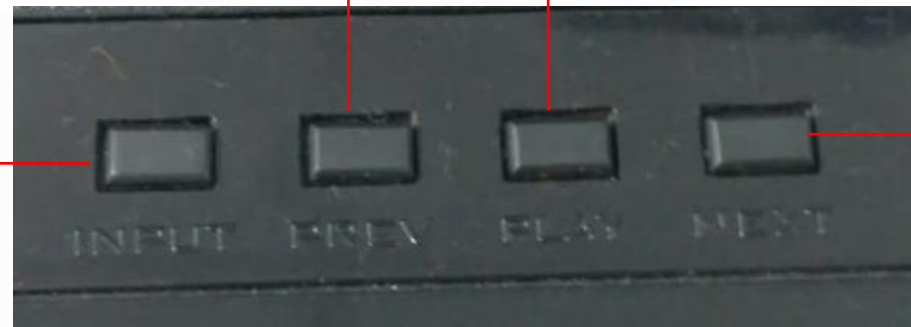

BT Connectivity

- Turn on the speaker.
- Make sure the speaker is in BT Mode.
- Search for nearby BT devices in your mobile.
- Tap on BT Name “ZEB-SILVER 2 or SILVER 4” to connect.

Press Once: Previous Song
Press & Hold: Volume -

Press Once: Next Song
Press & Hold: Volume +

Press Once: Change Mode

Press Once: Play/Pause