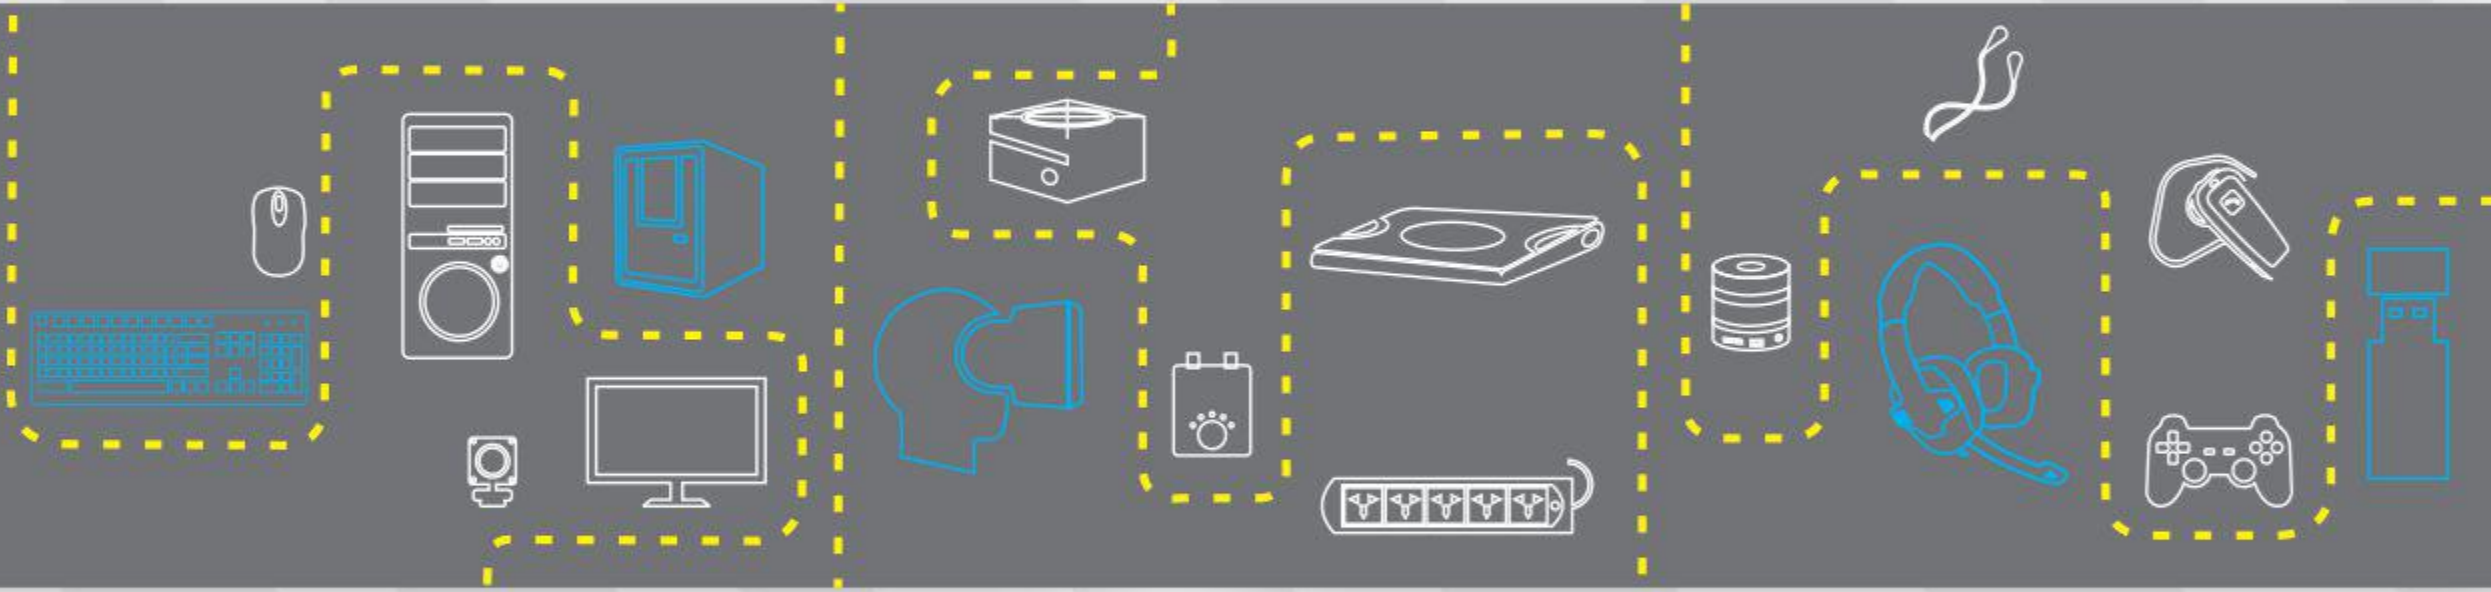

ZEBRONICS
ALWAYS AHEAD
Since 1997

IT & Gaming Peripherals • Sound Systems • Surveillance • Mobile & Lifestyle Accessories

CELEBRATING
21st YEAR
excellence • quality • reliability

WINNER 80 INDUSTRY
AWARDS