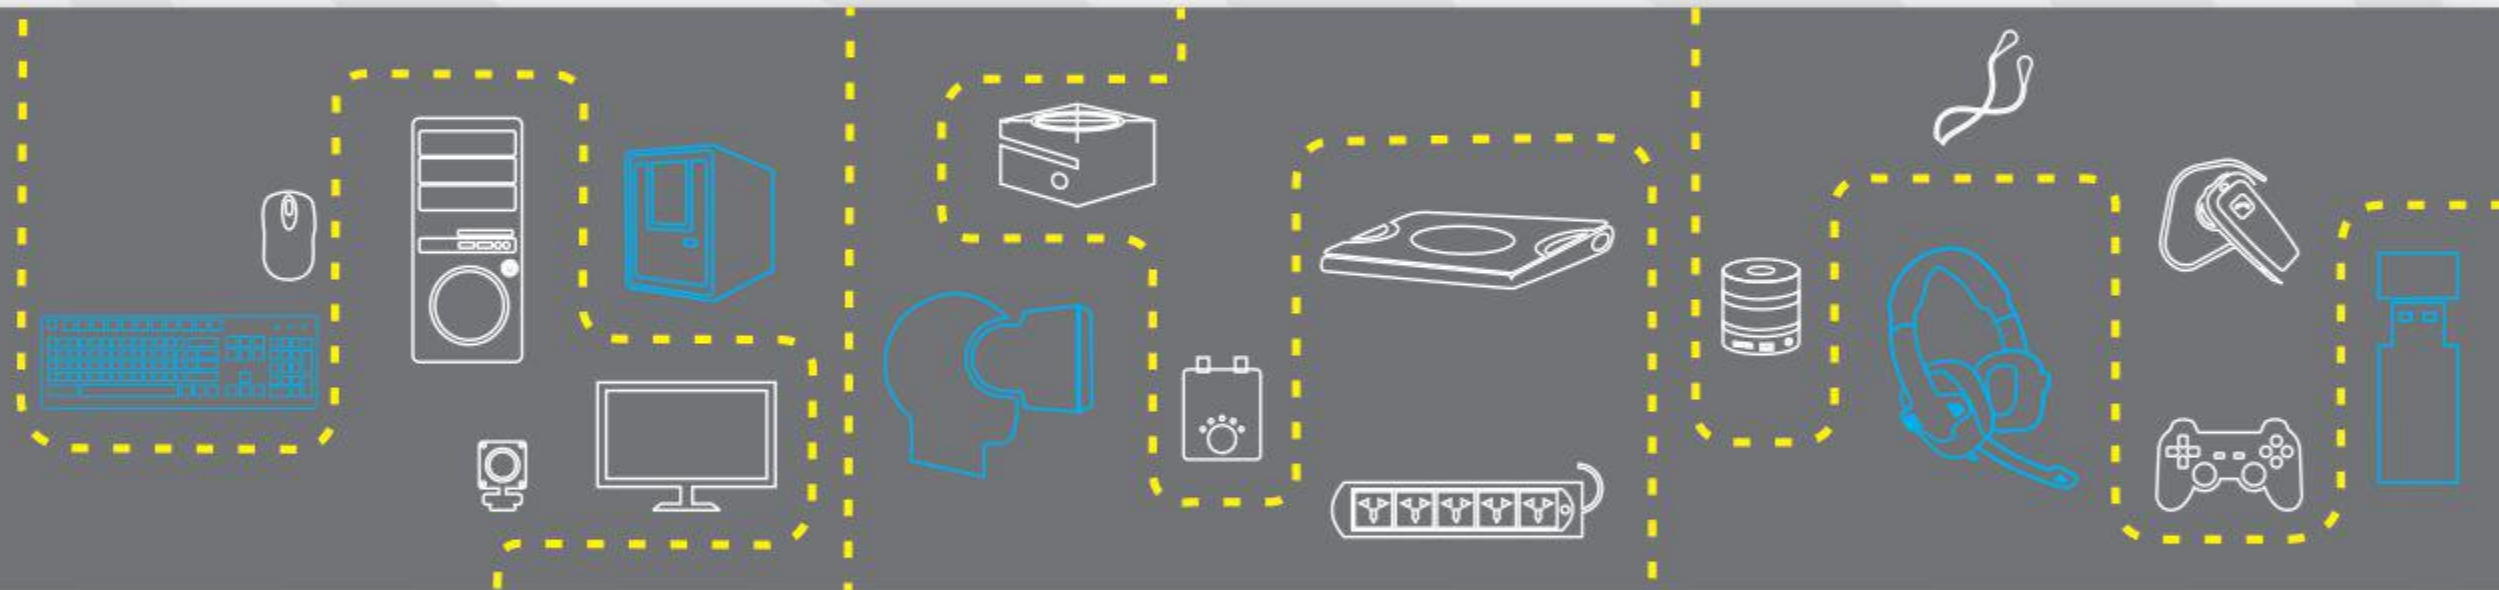

ZEBRONICS

ALWAYS AHEAD

Since 1997

IT & Gaming Peripherals • Sound Systems • Surveillance • Mobile & Lifestyle Accessories

CELEBRATING
22nd YEAR
excellence • quality • reliability

WINNER
82 **INDUSTRY AWARDS**