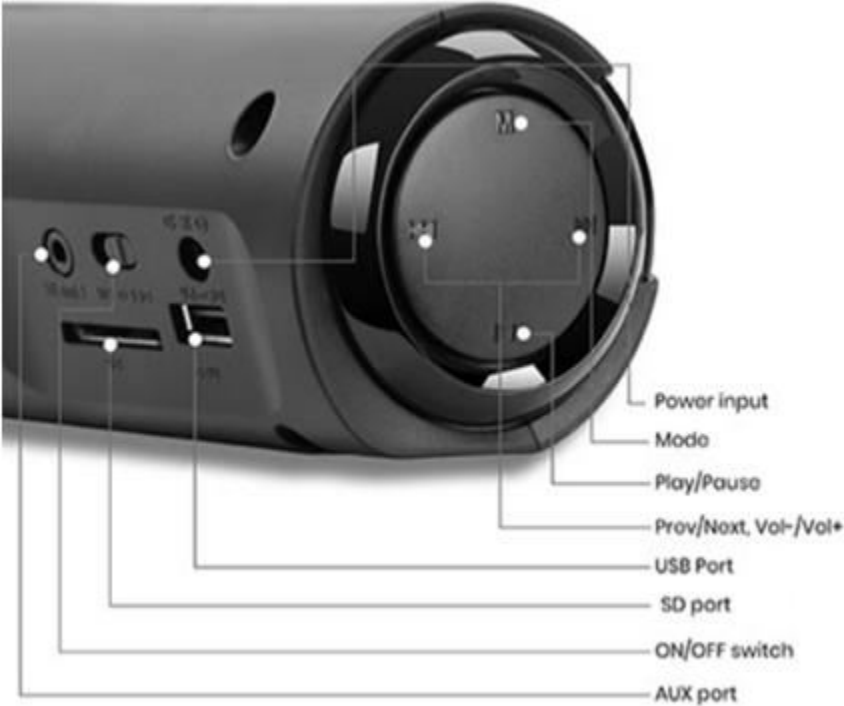

ZEB-ASTRA  
Portable BT Soundbar

- Portable Soundbar
- LED Display
- Remote Control
- Call Function
- Passive Drivers for enhanced bass
- Volume/Media Control
- Dual Drivers
- Dedicated on-off Switch

## Connectivity

ZEB-ASTRA

- BT
- FM Radio
- AUX
- USB
- SD Card

## Different LED Indications

- Charging Indication: Red LED glows
- Full Charge Indication: Red LED Turns OFF