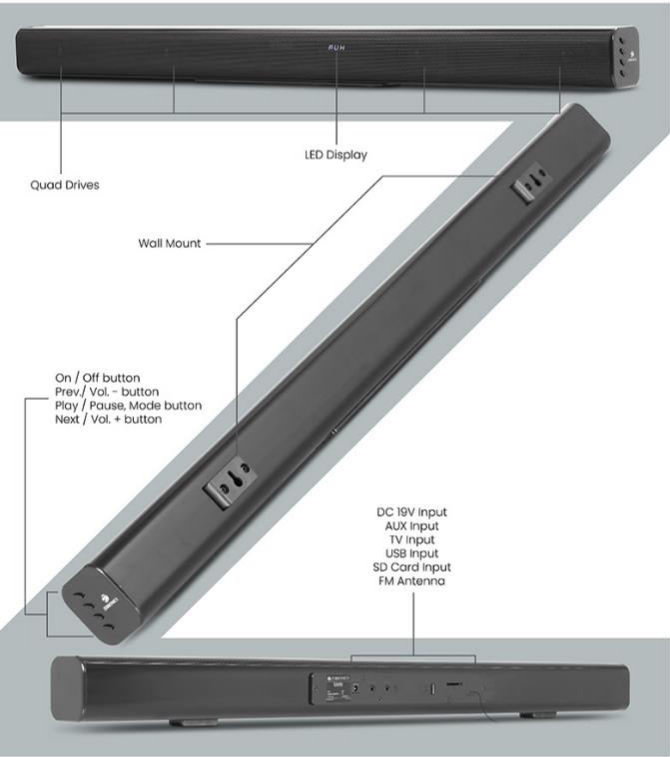

ZEB-MUSIC BAR
BT Sound Bar

- Sleek Design
- 4 x 2" Drives
- LED Display
- Remote Control
- Volume/Media Control
- External Power Adapter
- Glossy Finish
- Wall Mountable

- BT
- USB
- SD Card
- FM
- AUX
- TV IN

BT Connectivity

- Turn on the speaker.
- Make sure the speaker is in BT Mode.
- Search for nearby BT devices in your mobile.
- Tap on BT Name “ZEB-MUSIC BAR” to connect.

USB/SD Card Mode

- When the speaker is on, insert a Pendrive/SD Card to the speaker.
- The speaker will detect the Pendrive/SD Card automatically & play the songs from the it.

Press Once: Turn on/off the speaker

Press & Hold: Volume -

Press Once: Mute/Unmute
Press & Hold: Change Mode

Press & Hold: Volume +

Specifications

ZEB-MUSIC BAR

- Output Power (RMS): 36W
- BT Version: 2.1+EDR
- Driver Size: 2" x 4
- Supported USB/SD memory size: 32GB
- Supported Audio formats: MP3
- Product Dimension (W x D x H): 800 x 68 x 63mm
- Net. Weight: 1.5kg

Package Contents

- Sound Bar: 1 Unit
- Power Adapter: 1 Unit
- Remote Control: 1 Unit
- Audio Cable: 1 Unit
- User Manual: 1 Unit

Thank You

www.zebronics.com