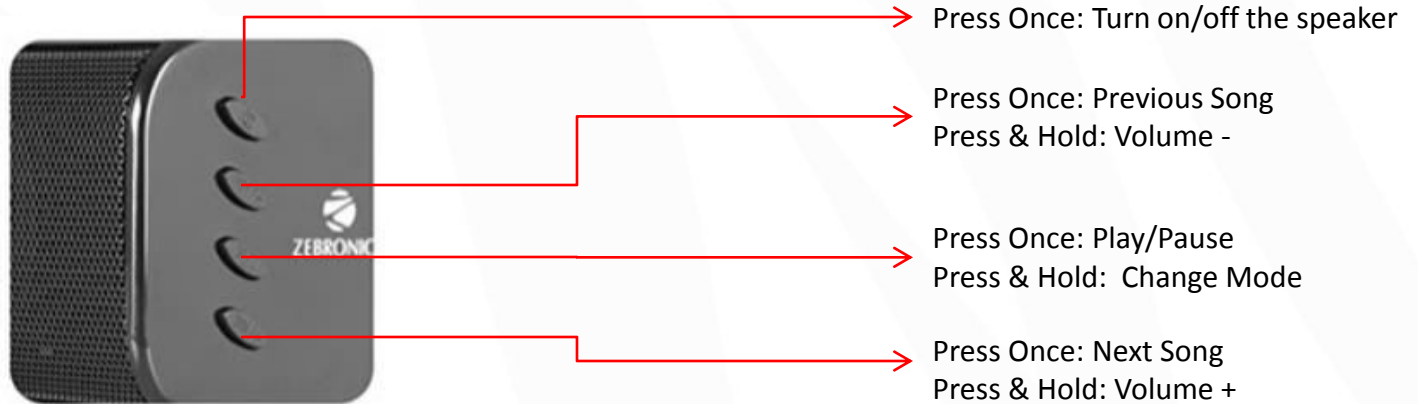

ZEB-MUSIC BAR
BT Sound Bar

- Sleek Design
- 4 x 2" Drives
- LED Display
- Remote Control
- Volume/Media Control
- External Power Adapter
- Glossy Finish
- Wall Mountable

- BT
- USB
- SD Card
- FM
- AUX
- TV IN

BT Connectivity

- Turn on the speaker.
- Make sure the speaker is in BT Mode.
- Search for nearby BT devices in your mobile.
- Tap on BT Name “ZEB-MUSIC BAR” to connect.

USB/SD Card Mode

- When the speaker is on, insert a Pendrive/SD Card to the speaker.
- The speaker will detect the Pendrive/SD Card automatically & play the songs from the it.

Press Once: Turn on/off the speaker

Press & Hold: Volume -

Press Once: Mute/Unmute
Press & Hold: Change Mode

Press & Hold: Volume +

Specifications

ZEB-MUSIC BAR

- Output Power (RMS): 36W
- BT Version: 2.1+EDR
- Driver Size: 2" x 4
- Supported USB/SD memory size: 32GB
- Supported Audio formats: MP3
- Product Dimension (W x D x H): 800 x 68 x 63mm
- Net. Weight: 1.5kg

Package Contents

- Sound Bar: 1 Unit
- Power Adapter: 1 Unit
- Remote Control: 1 Unit
- Audio Cable: 1 Unit
- User Manual: 1 Unit

Thank You

www.zebronics.com