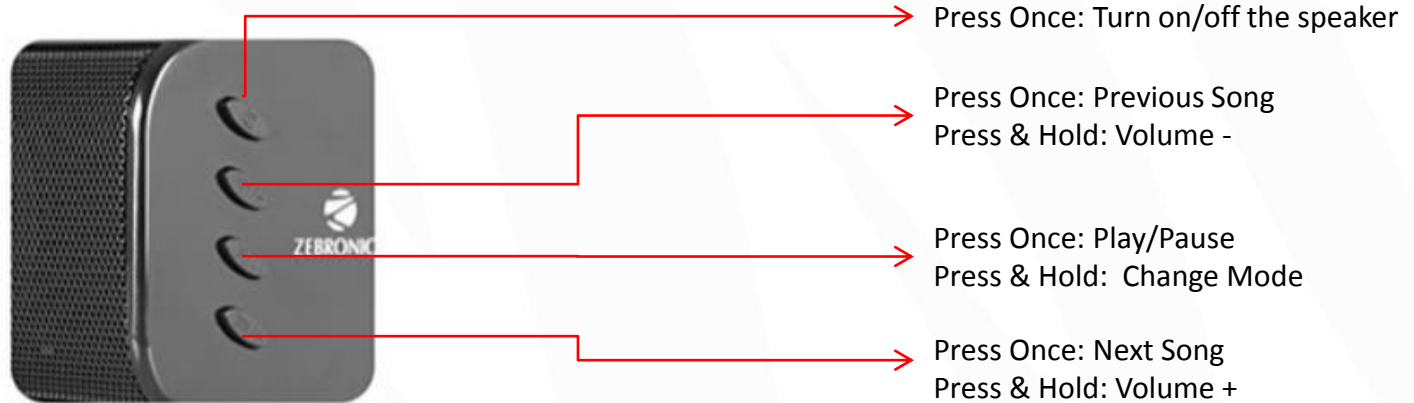

ZEB-MUSIC BAR
BT Sound Bar

- Sleek Design
- 4 x 2" Drives
- LED Display
- Remote Control
- Volume/Media Control
- External Power Adapter
- Glossy Finish
- Wall Mountable

- BT
- USB
- SD Card
- FM
- AUX
- TV IN

BT Connectivity

- Turn on the speaker.
- Make sure the speaker is in BT Mode.
- Search for nearby BT devices in your mobile.
- Tap on BT Name “ZEB-MUSIC BAR” to connect.

USB/SD Card Mode

- When the speaker is on, insert a Pendrive/SD Card to the speaker.
- The speaker will detect the Pendrive/SD Card automatically & play the songs from the it.

FM Radio

- Switch the speaker to FM Mode.
- Press the Play/Pause key once to auto scan the available FM Channel.
- Once the scanning is done, the speaker will start playing the first saved FM Channel.

AUX/TV In Mode

Press Once: Turn on/off the speaker

Press & Hold: Volume -

Press Once: Mute/Unmute
Press & Hold: Change Mode

Press & Hold: Volume +

Specifications

ZEB-MUSIC BAR

- Output Power (RMS): 36W
- BT Version: 2.1+EDR
- Driver Size: 2" x 4
- Supported USB/SD memory size: 32GB
- Supported Audio formats: MP3
- Product Dimension (W x D x H): 800 x 68 x 63mm
- Net. Weight: 1.5kg