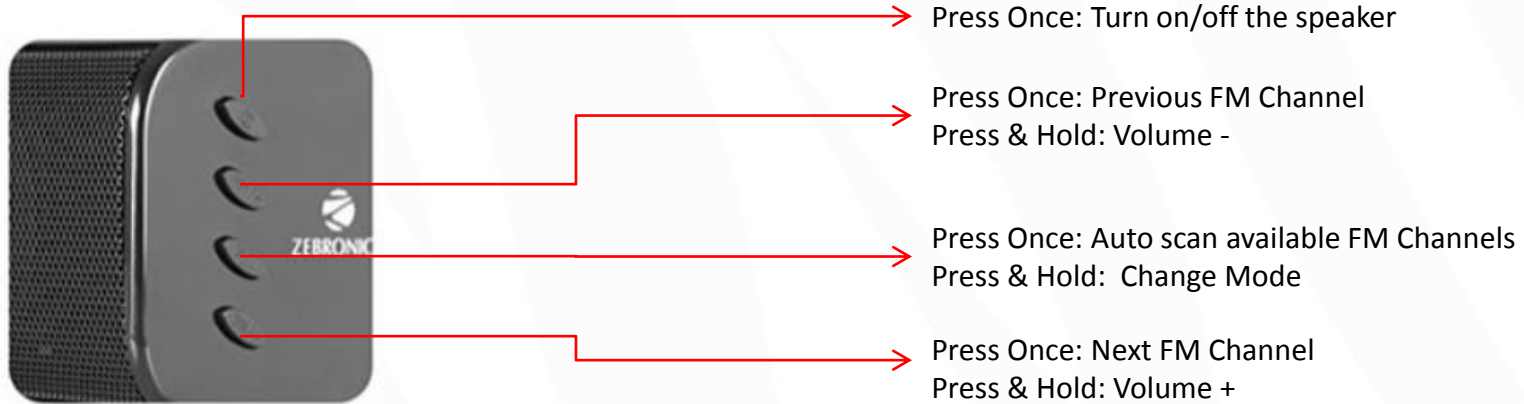

ZEB-MUSIC BAR
BT Sound Bar

- Sleek Design
- 4 x 2" Drives
- LED Display
- Remote Control
- Volume/Media Control
- External Power Adapter
- Glossy Finish
- Wall Mountable

- BT
- USB
- SD Card
- FM
- AUX
- TV IN

BT Connectivity

- Turn on the speaker.
- Make sure the speaker is in BT Mode.
- Search for nearby BT devices in your mobile.
- Tap on BT Name “ZEB-MUSIC BAR” to connect.

USB/SD Card Mode

- When the speaker is on, insert a Pendrive/SD Card to the speaker.
- The speaker will detect the Pendrive/SD Card automatically & play the songs from the it.

FM Radio

- Switch the speaker to FM Mode.
- Press the Play/Pause key once to auto scan the available FM Channel.
- Once the scanning is done, the speaker will start playing the first saved FM Channel.

AUX/TV In Mode

- Once the speaker is in AUX/TV IN Mode, connect the AUX/TV IN cable to the speaker & connect the other end to a audio source (Eg. Computer, mobile, TV, DTH).
- Now the songs played by the audio source can be heard through the speaker.