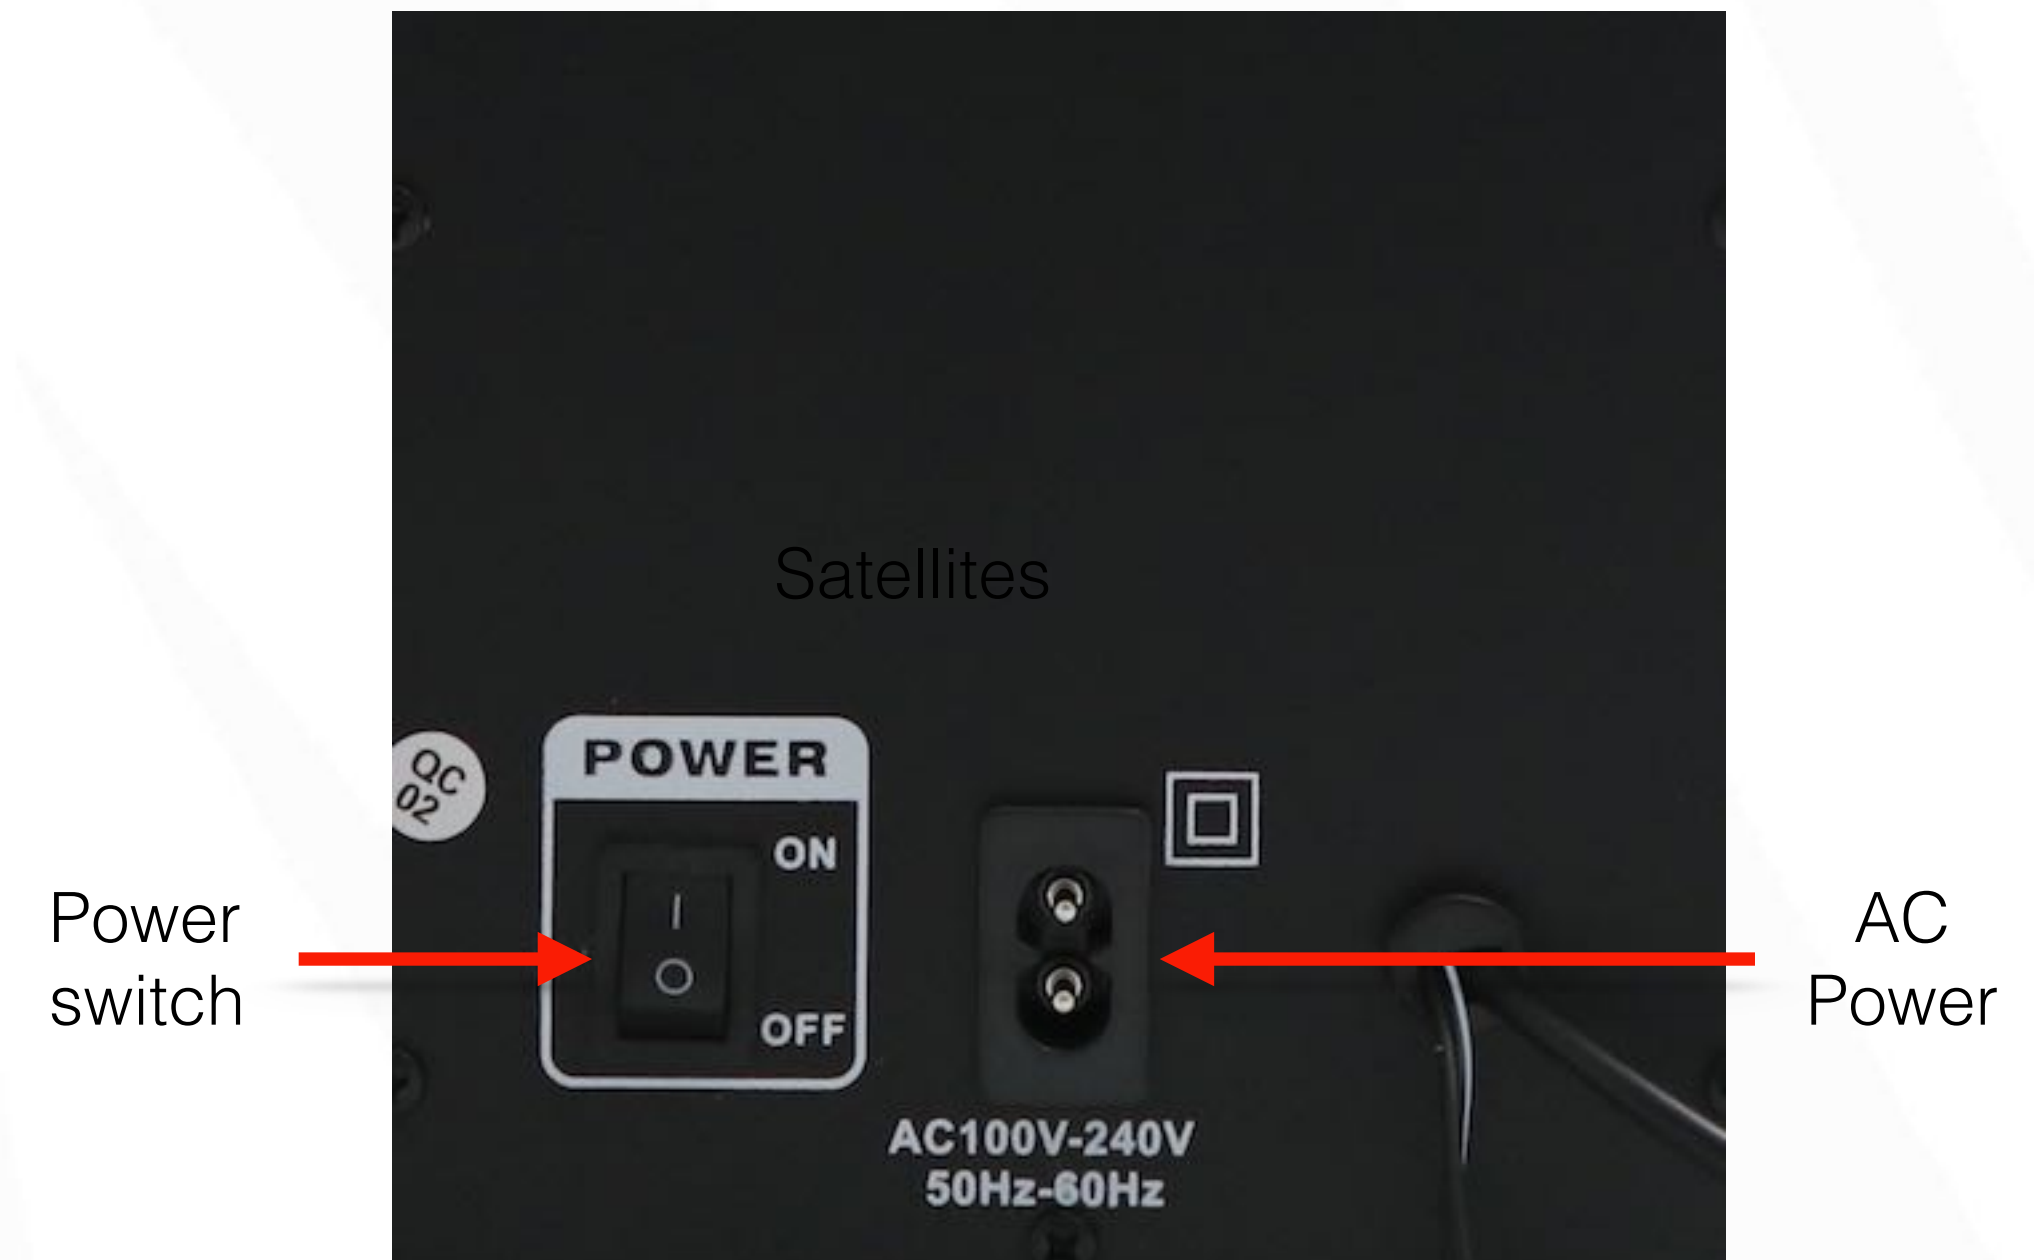

2.1 MULTIMEDIA SOUND BAR JUKE BAR 3

Basic operation