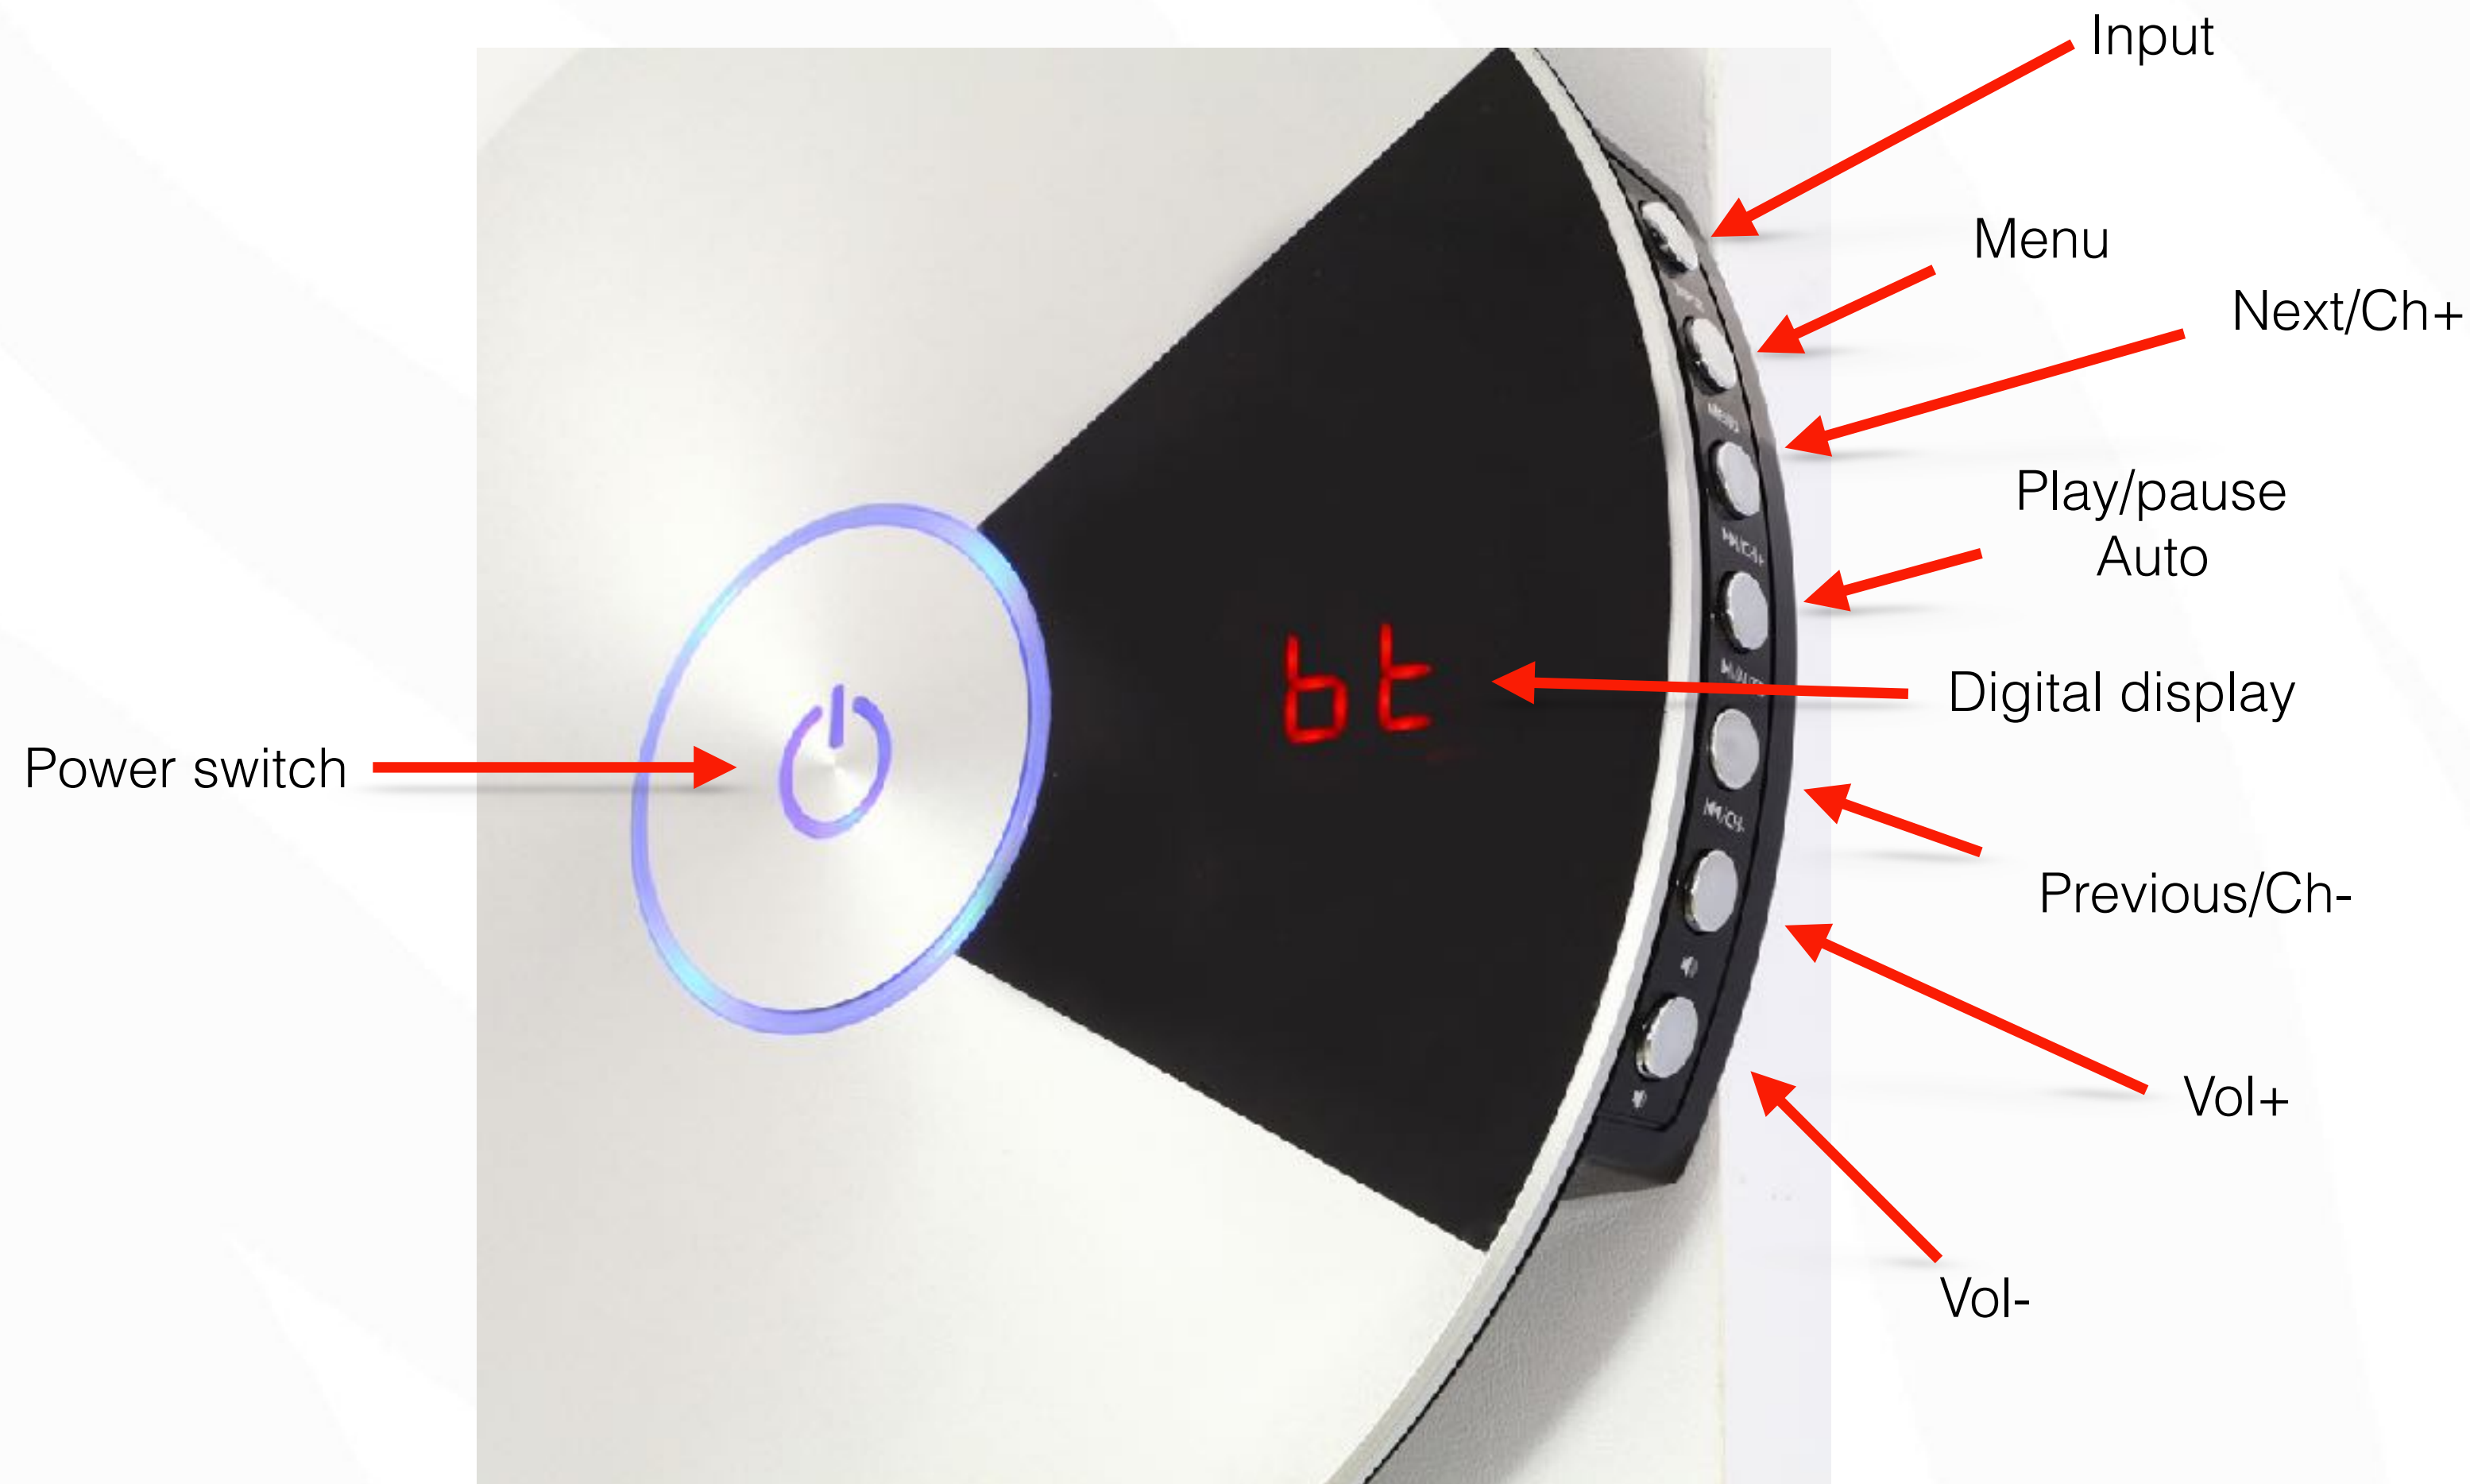

Basic operation