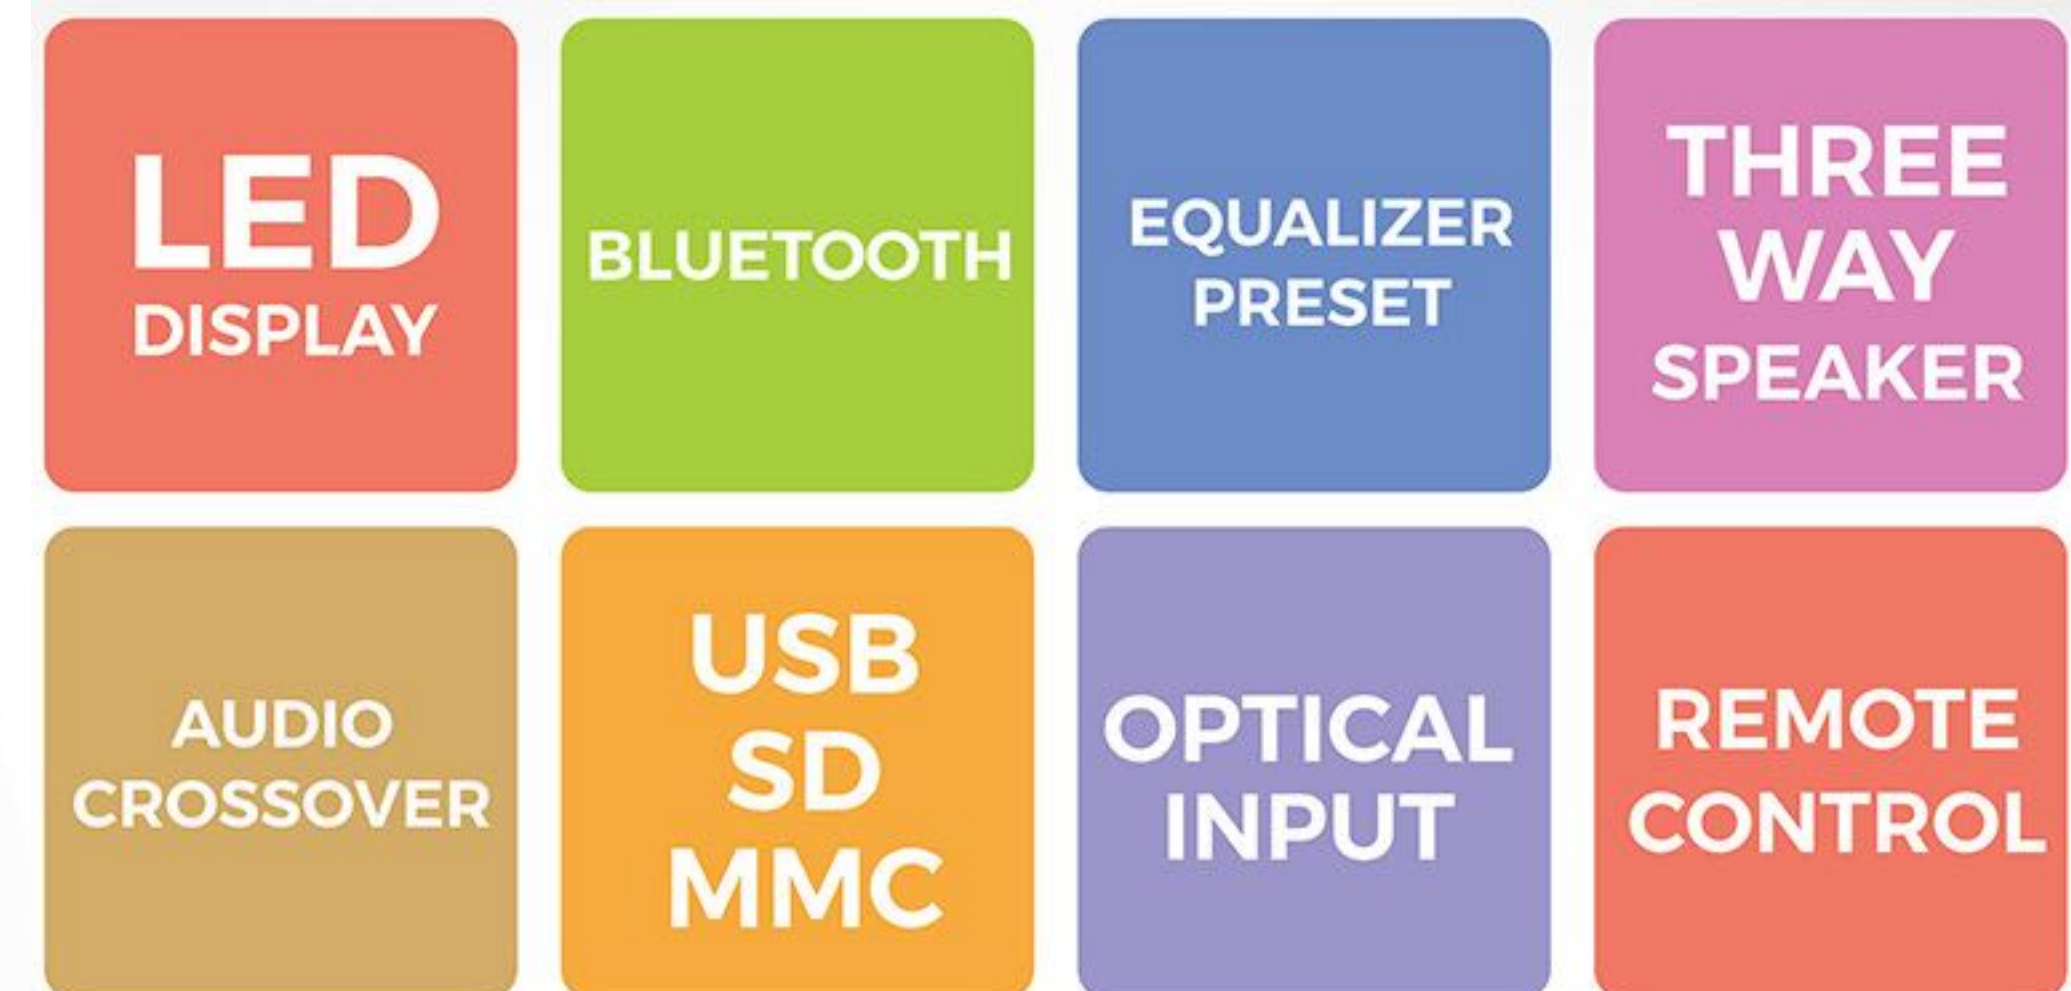

## USP

- White color with silver inserts
- 3 way tower speaker with crossover
- Digital/Optical input
- Bluetooth
- Dual wireless mic
- USB/SD/Aux
- FM radio
- Quad 20cms drivers, Dual 10cms and Dual 2cms tweeter

### Primary box

- Right Speaker
- Remote controller
- Dual Wireless mic
- User manual
- Stereo to RCA Cable
- Interconnect cable
- LED cables