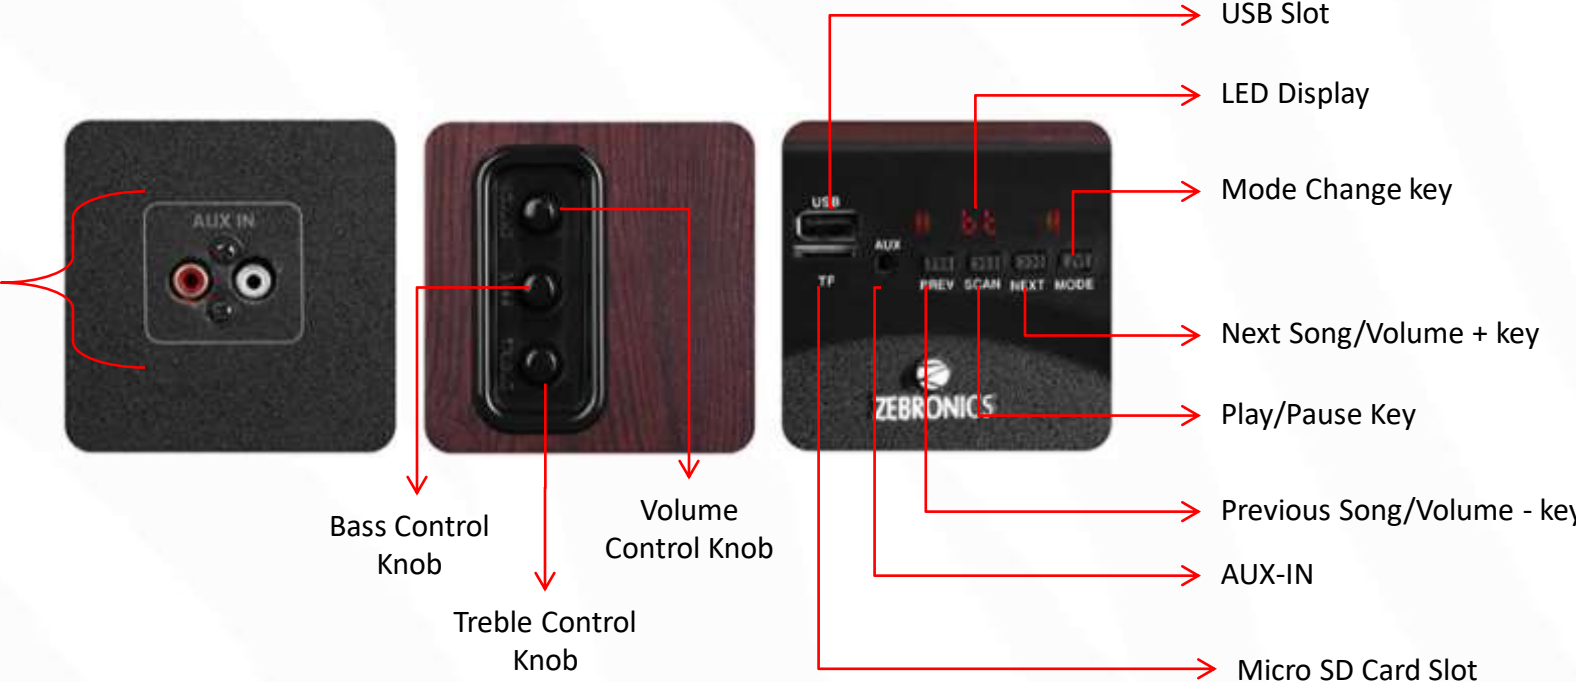

3" Tweeter

Dedicated Controls for Bass, Treble & Volume

Remote Control

Wooden Finish

 ZEBRONICS

Connectivity

- BT
- FM Radio
- AUX
- USB
- Micro SD Card

AUX IN

BT Connectivity

- Turn on the speaker.
- Make sure the speaker is in BT Mode.
- Search for nearby BT devices in your mobile.
- Tap on BT Name “ZEBRONICS” to connect.

Press Once:
Change Mode

Press Once: Next Song
Press & Hold: Volume +

Press Once: Change Mode

Press & Hold: Volume +

Press & Hold: Auto Scan Available FM Channels

Press & Hold: Volume -

AUX IN

USB/Micro SD card Mode

- When the speaker is on, insert the USB/Micro SD Card to the speaker.
- The speaker will detect the USB/Micro SD Card automatically & play the songs from the USB/Micro SD Card.

Press Once: Change Mode

Press Once: Next Song
Press & Hold: Volume +

Press Once: Play/Pause

Press Once: Previous Song
Press & Hold: Volume -

Specifications

ZEB-BT500 RUCF

- Output Power (RMS): 70W
- Driver Size: Subwoofer: 20.32cm (8") x 1
Mid Range: 7.62 cm (3") x 1
Tweeter: 7.62 cm (3") x 1
- BT Version: 2.1
- Max Supported USB/Micro SD memory size: 32GB
- Product Dimension (WxDxH): 192 x 315 x 625mm
- Net. Weight: 8kg