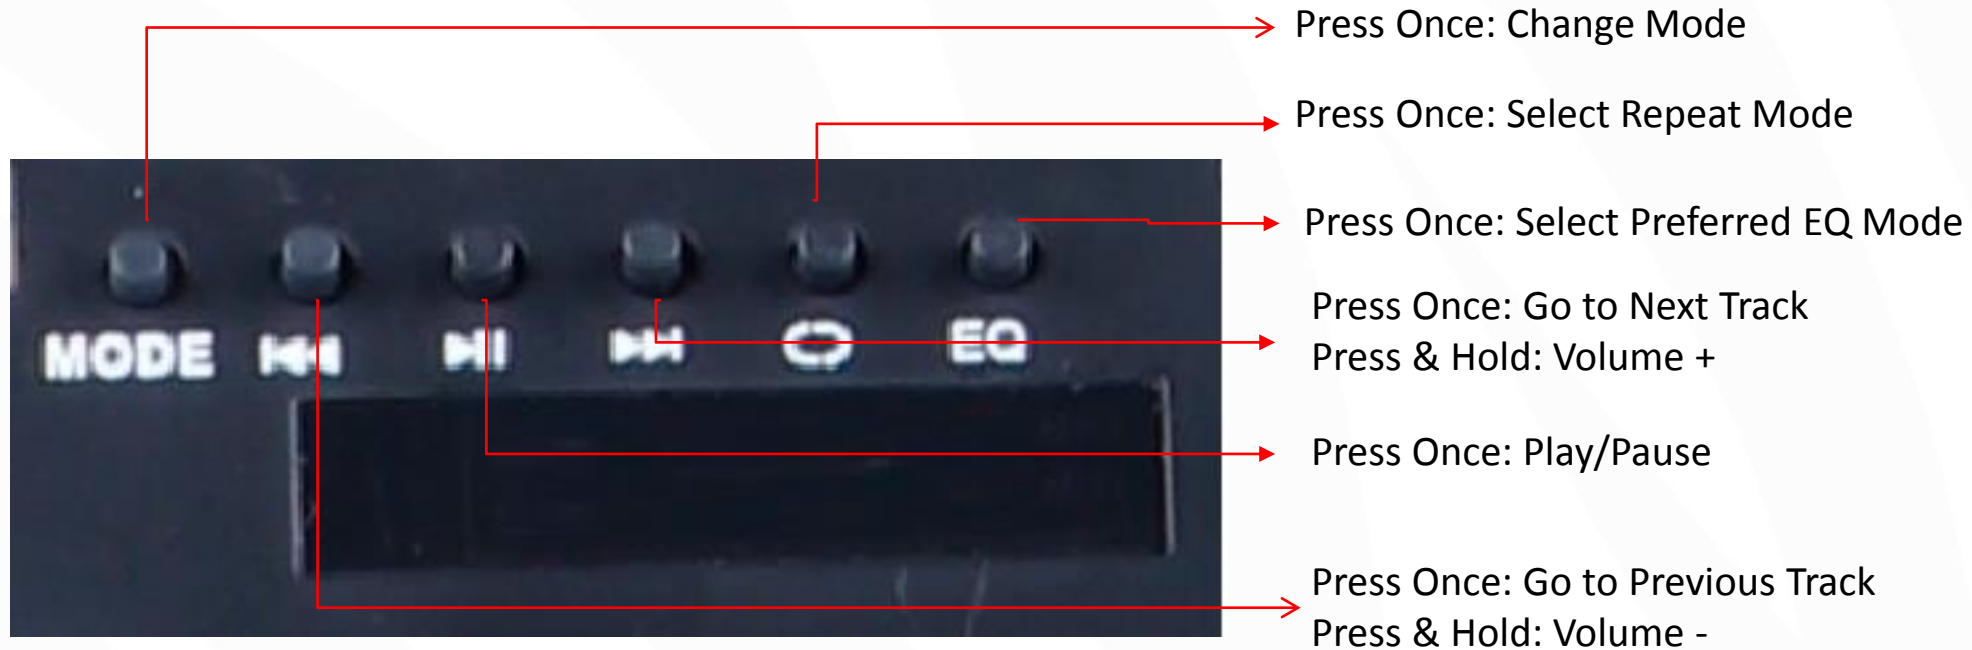

USB/SD Card Mode

- When the speaker is on, insert a Pendrive/SD Card to the speaker.
- The speaker will detect the Pendrive/SD Card automatically & play the songs from the it.