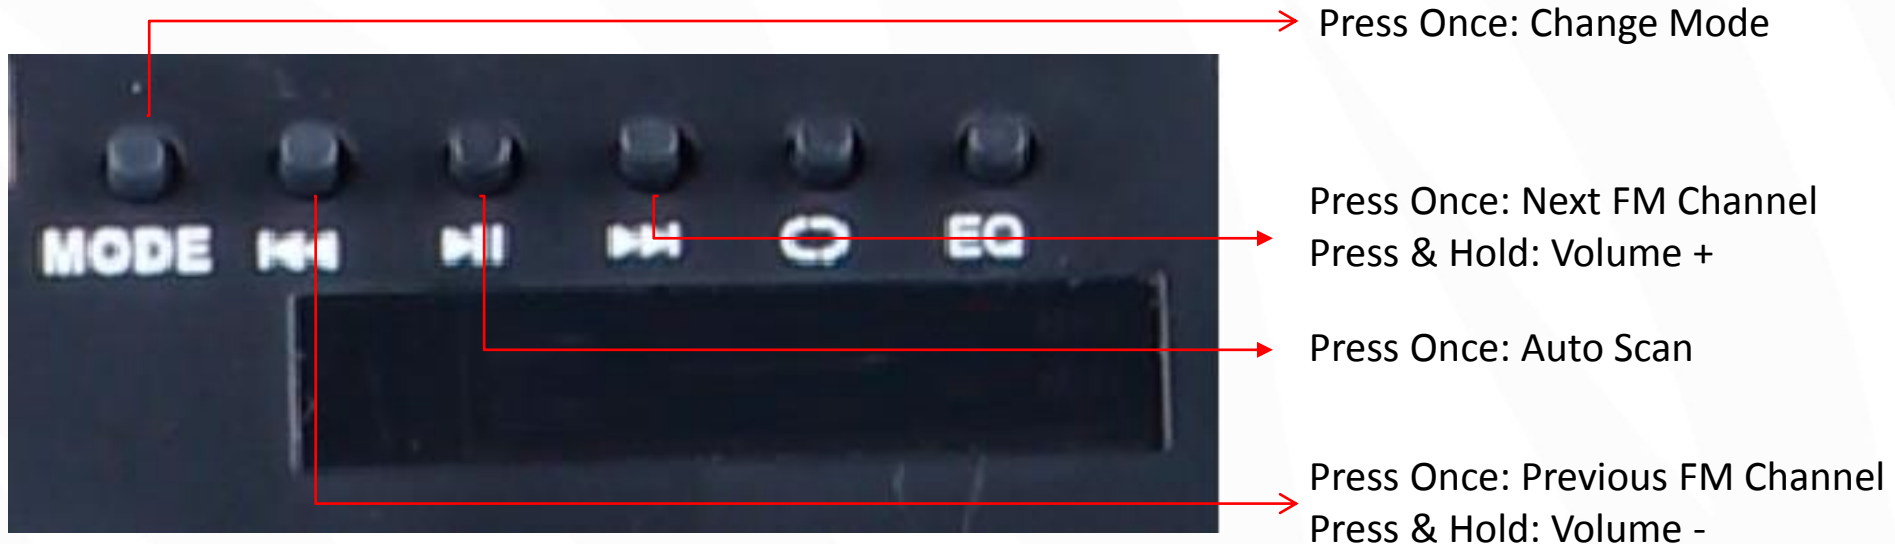

FM Radio

- Switch the speaker to FM Mode.
- Press the Play/Pause key once to auto scan the available FM Channel.
- Once the scanning is done, the speaker will start playing the first saved FM Channel.

Note: For better FM Reception, please use the provide FM antenna