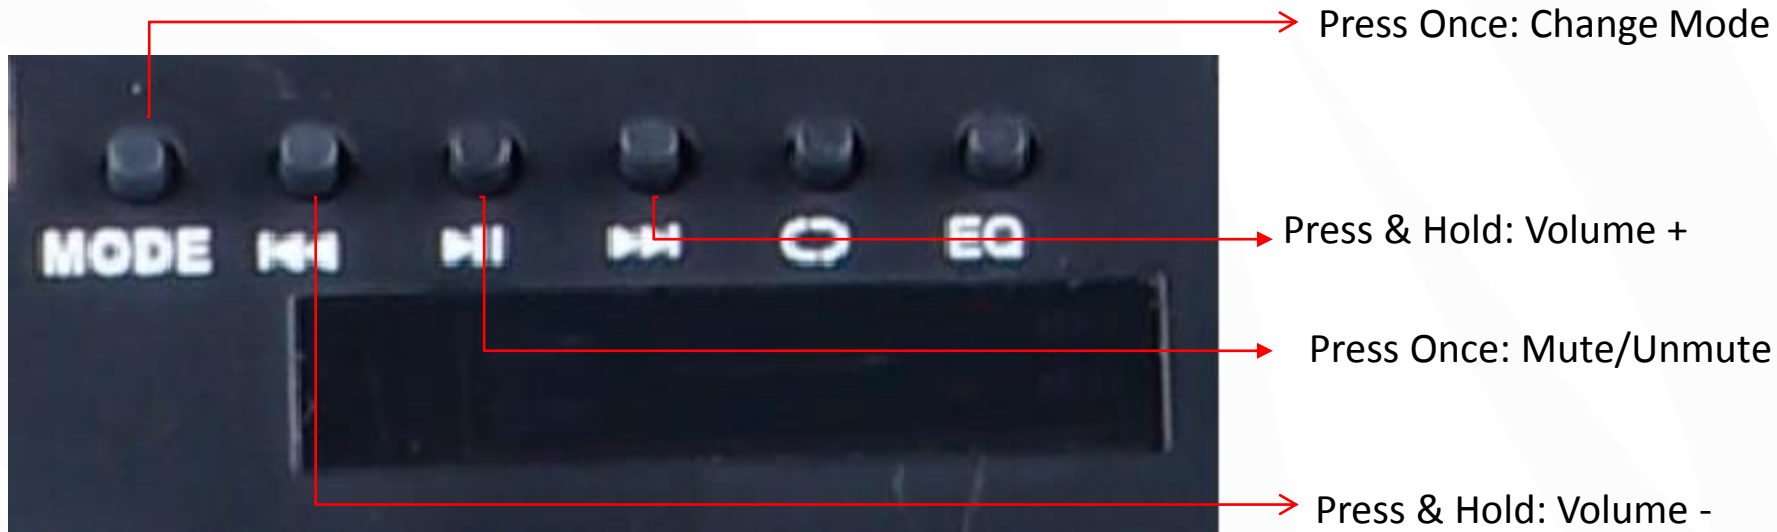

AUX Mode

- Once the speaker is in AUX Mode, connect the AUX cable to the speaker & connect the other end to a audio source (Eg. Computer, mobile).
- Now the songs played by the audio source can be heard through the speaker.