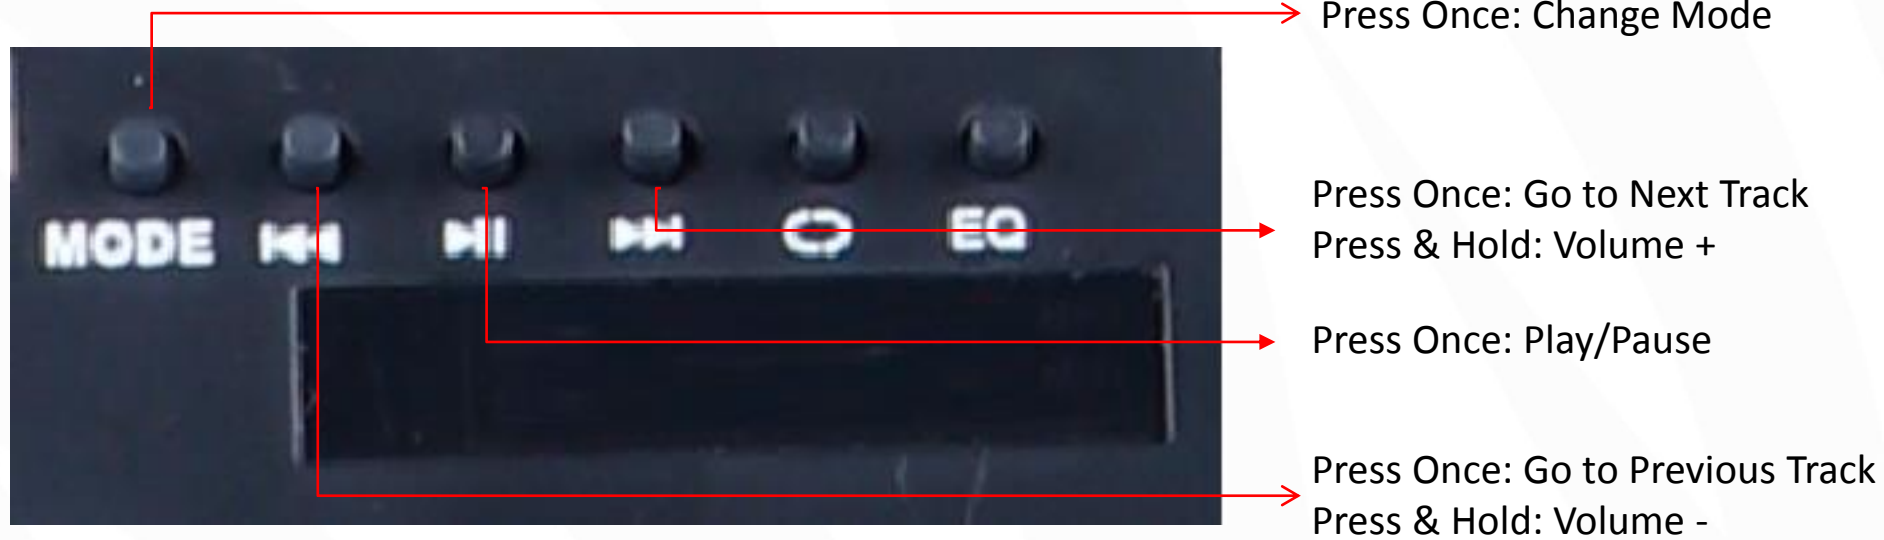

BT Connectivity

- Turn on the speaker.
- Make sure the speaker is in BT Mode.
- Search for nearby BT devices in your mobile.
- Tap on BT Name “ZEB-100 MOVING MONSTER X8L” to connect.