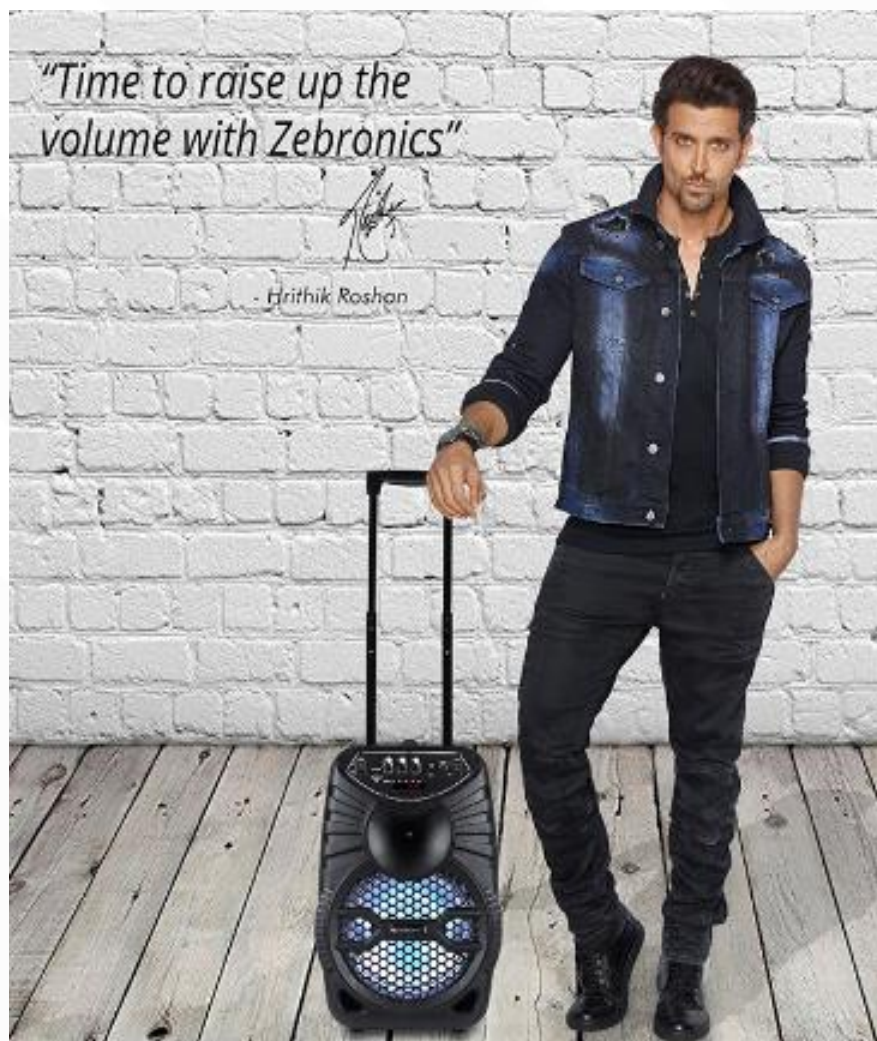

## ZEB-100 MOVING MONSTER X8L Trolley Speaker

- Trolley Design
- Built-in Rechargeable Battery
- 2 Way Speaker: 8" Full Range Drive & 1" Tweeter
- Wireless Mic
- Recording
- LED Display
- RGB Lights with on-off Switch
- Remote Control