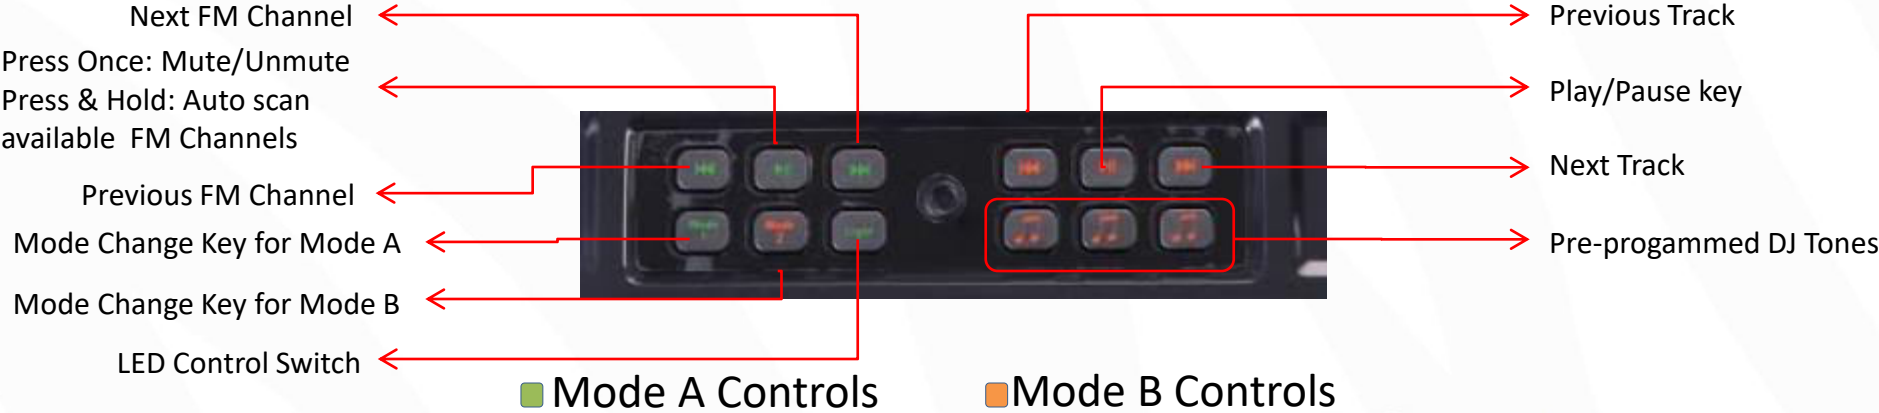

USB Mode

5 Band Equalizer

On-Off Switch

DJ Mixer Control
Rotate anti-clockwise: Mode A
Rotate clockwise: Mode B

Volume Control
Rotate anti-clockwise: Vol-
Rotate clockwise: Vol+

Micro SD Card Mode

- When the speaker is on, insert the Micro SD Card to the speaker
- The speaker will detect the Micro SD Card automatically & play the songs from it.

Micro SD Card Mode

5 Band Equalizer

On-Off Switch

DJ Mixer Control
Rotate anti-clockwise: Mode A
Rotate clockwise: Mode B

Volume Control
Rotate anti-clockwise: Vol-
Rotate clockwise: Vol+

FM Radio

- Switch the speaker to FM Mode by press Mode 1 Key.
- Press & Hold the Play/Pause key to auto scan the available FM Channel.
- Once the scanning is done, the speaker will start playing the first saved FM Channel.

Note: For better FM Reception, please use the provide FM antenna

FM Radio

5 Band Equalizer

On-Off Switch

DJ Mixer Control
Rotate anti-clockwise: Mode A
Rotate clockwise: Mode B

Volume Control
Rotate anti-clockwise: Vol-
Rotate clockwise: Vol+

AUX Mode

- Once the speaker is in AUX Mode (In Mode A), connect the AUX cable to the speaker & connect the other end to a audio source (Eg. Computer, mobile).
- Now the songs played by the audio source can be heard through the speaker.