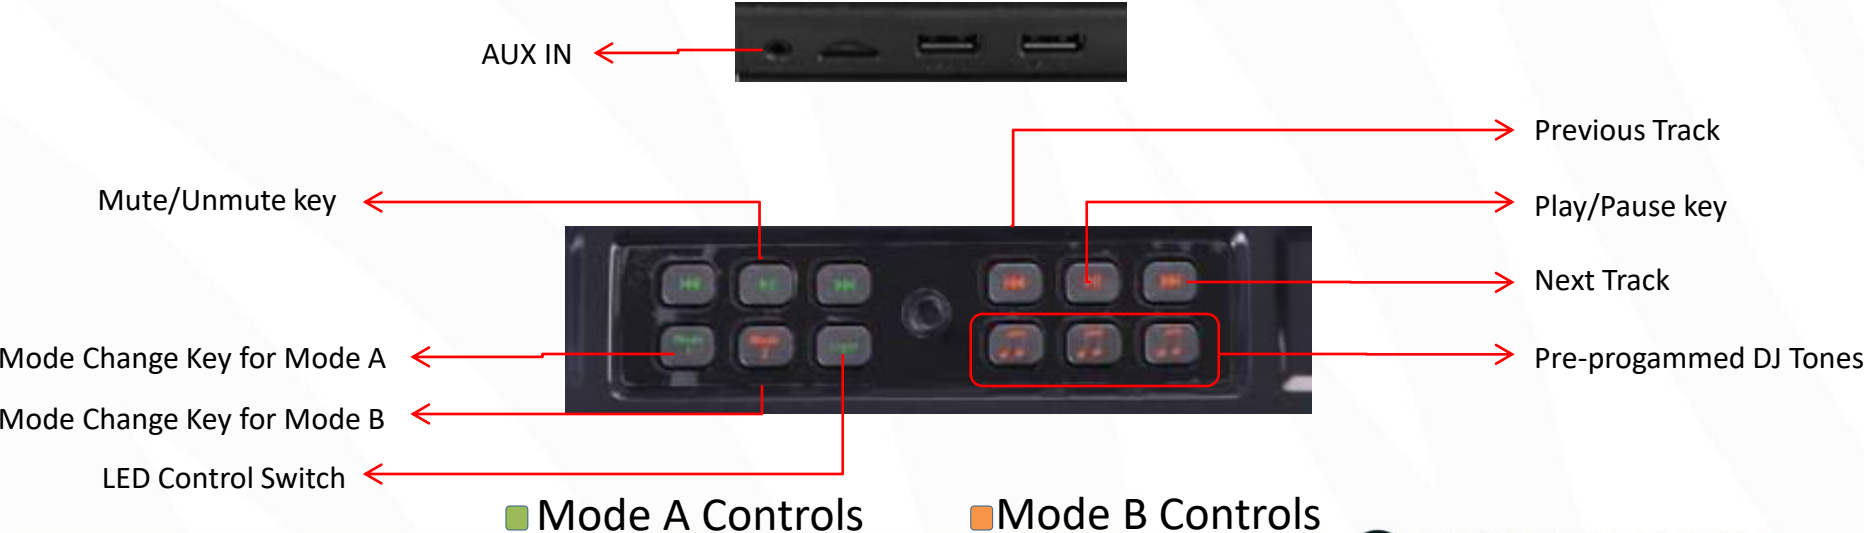

USB Mode

5 Band Equalizer

On-Off Switch

DJ Mixer Control
Rotate anti-clockwise: Mode A
Rotate clockwise: Mode B

Volume Control
Rotate anti-clockwise: Vol-
Rotate clockwise: Vol+

Micro SD Card Mode

- When the speaker is on, insert the Micro SD Card to the speaker
- The speaker will detect the Micro SD Card automatically & play the songs from it.

Micro SD Card Mode

5 Band Equalizer

On-Off Switch

DJ Mixer Control
Rotate anti-clockwise: Mode A
Rotate clockwise: Mode B

Volume Control
Rotate anti-clockwise: Vol-
Rotate clockwise: Vol+

FM Radio

- Switch the speaker to FM Mode by press Mode 1 Key.
- Press & Hold the Play/Pause key to auto scan the available FM Channel.
- Once the scanning is done, the speaker will start playing the first saved FM Channel.

Note: For better FM Reception, please use the provide FM antenna

FM Radio

5 Band Equalizer

On-Off Switch

DJ Mixer Control
Rotate anti-clockwise: Mode A
Rotate clockwise: Mode B

Volume Control
Rotate anti-clockwise: Vol-
Rotate clockwise: Vol+

AUX Mode

- Once the speaker is in AUX Mode (In Mode A), connect the AUX cable to the speaker & connect the other end to a audio source (Eg. Computer, mobile).
- Now the songs played by the audio source can be heard through the speaker.