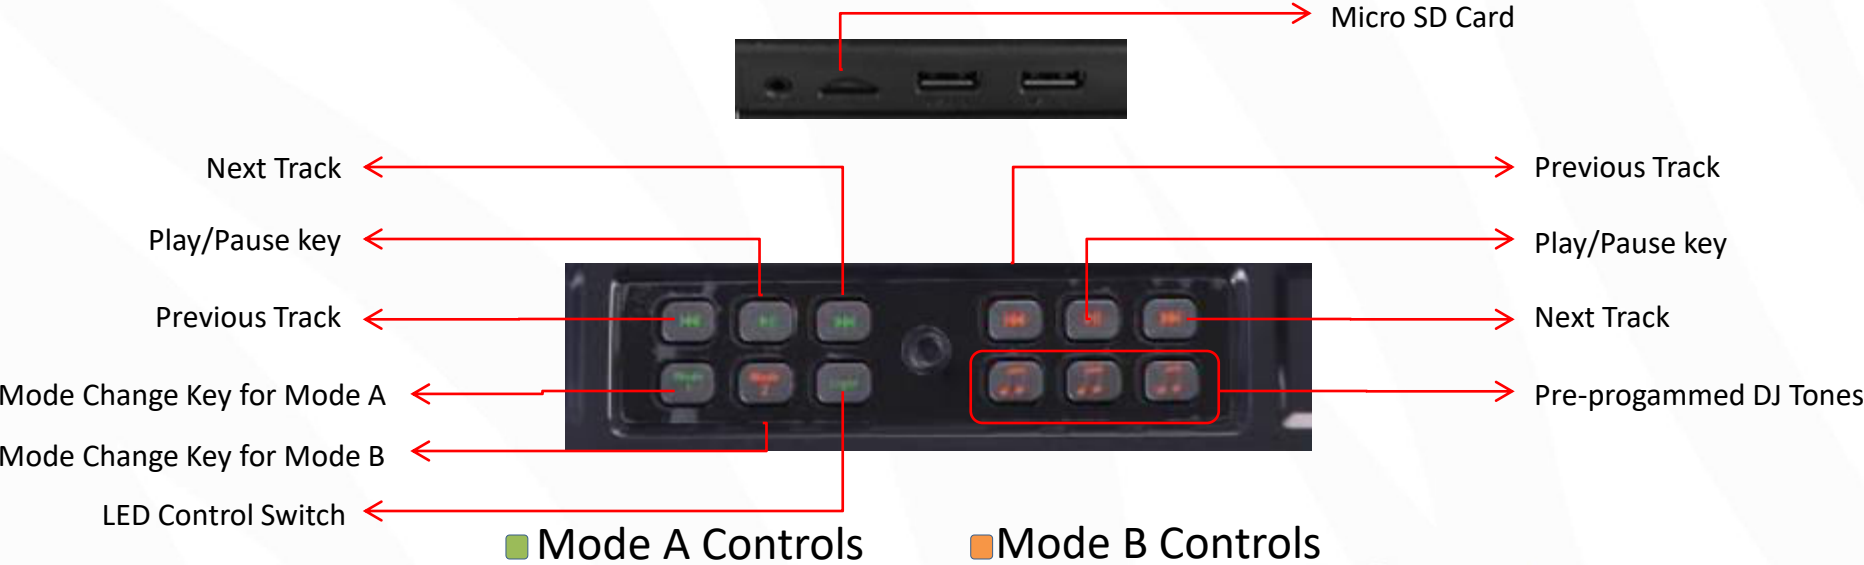

Mode A

- BT
- USB
- Micro SD Card
- FM
- AUX

Mode B

- BT
- USB

Keys & Ports

ZEB-MOVING MONSTER X10

BT Connectivity

- Turn on the speaker.
- Make sure that the Mode A or Mode B is in BT Modes (The product has dual BT).
- Search for nearby BT devices in your mobile.
- Tap on BT Name “ZEB-MOVING MONSTER X10A or ZEB-MOVING MONSTER X10B” to connect.

BT Connectivity

5 Band Equalizer

On-Off Switch

DJ Mixer Control
Rotate anti-clockwise: Mode A
Rotate clockwise: Mode B

Volume Control
Rotate anti-clockwise: Vol-
Rotate clockwise: Vol+

USB Mode

- When the speaker is on, insert a pendrive to the USB 1 or USB 2 of the speaker.
- The speaker will detect the pendrive automatically & play the songs from the it.

USB Mode

5 Band Equalizer

On-Off Switch

DJ Mixer Control
Rotate anti-clockwise: Mode A
Rotate clockwise: Mode B

Volume Control
Rotate anti-clockwise: Vol-
Rotate clockwise: Vol+

Micro SD Card Mode

- When the speaker is on, insert the Micro SD Card to the speaker
- The speaker will detect the Micro SD Card automatically & play the songs from it.

Micro SD Card Mode

5 Band Equalizer

On-Off Switch

DJ Mixer Control
Rotate anti-clockwise: Mode A
Rotate clockwise: Mode B

Volume Control
Rotate anti-clockwise: Vol-
Rotate clockwise: Vol+

FM Radio

- Switch the speaker to FM Mode by press Mode 1 Key.
- Press & Hold the Play/Pause key to auto scan the available FM Channel.
- Once the scanning is done, the speaker will start playing the first saved FM Channel.