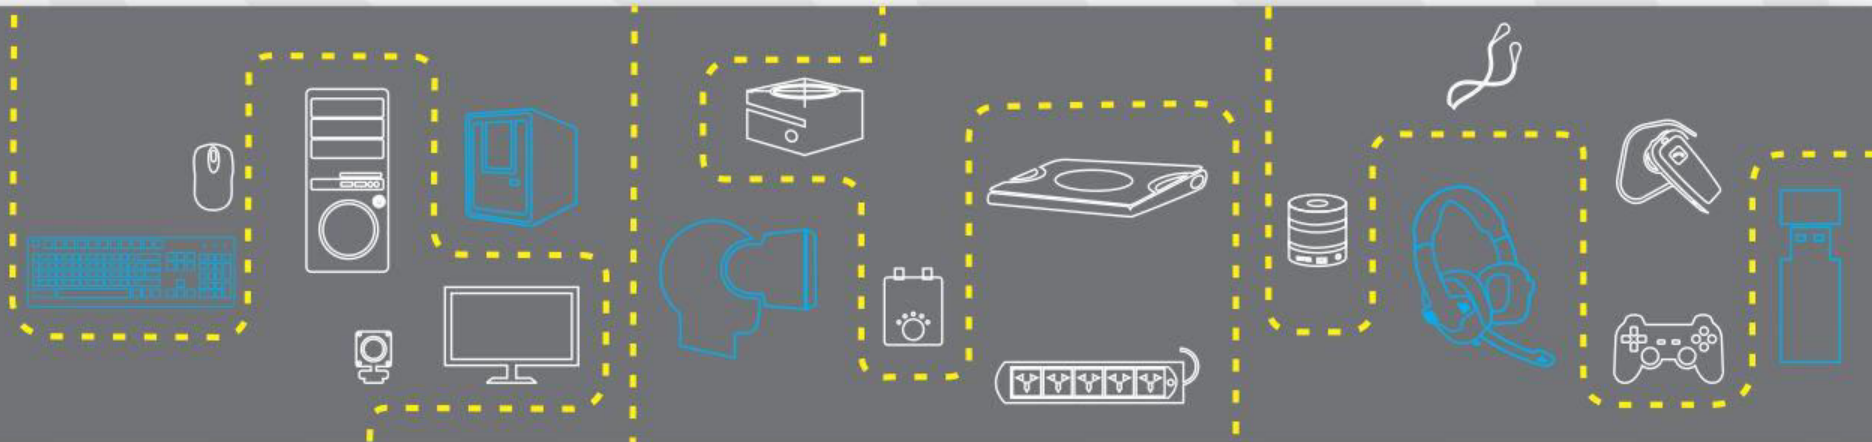

ZEBRONICS

ALWAYS AHEAD

Since 1997

IT & Gaming Peripherals • Sound Systems • Surveillance • Mobile & Lifestyle Accessories

CELEBRATING
21st YEAR
excellence • quality • reliability

WINNER 75 INDUSTRY AWARDS