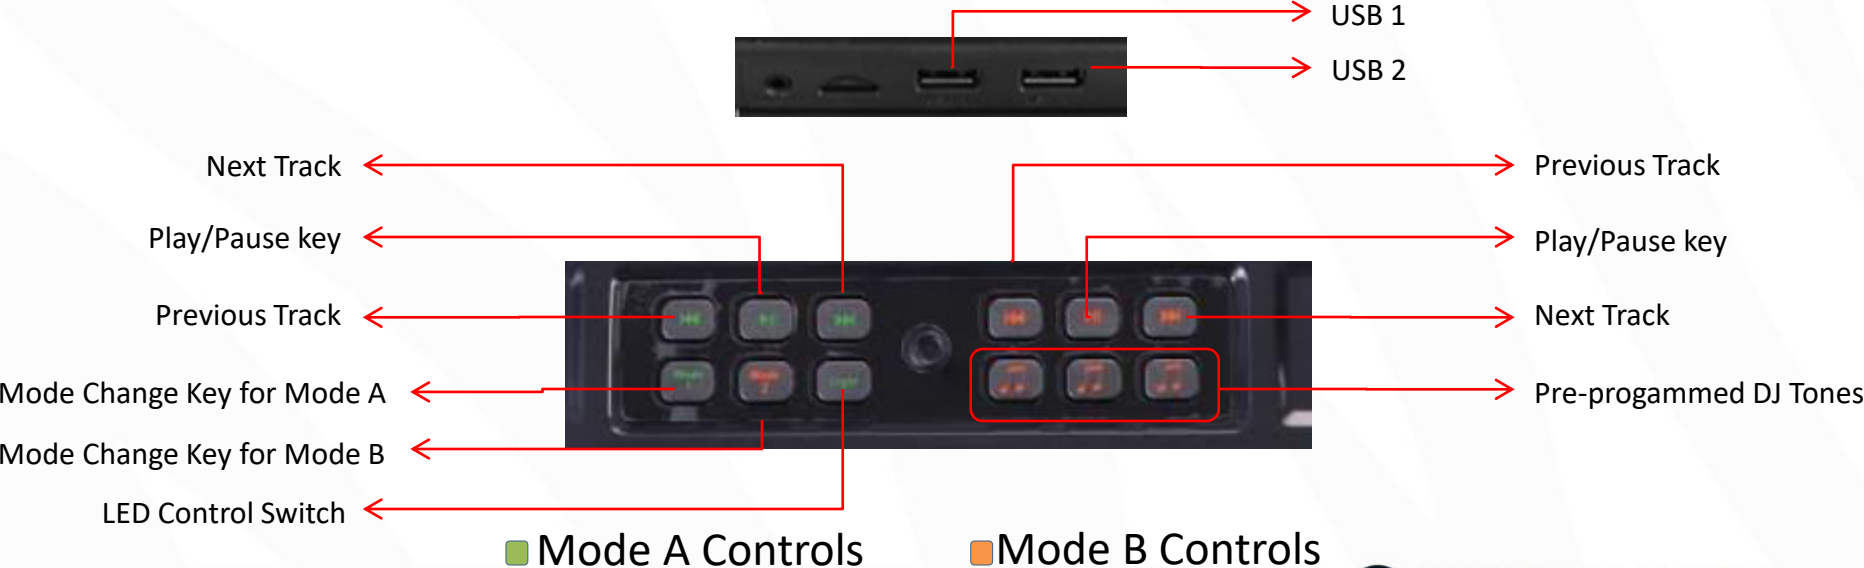

ZEB-MOVING MONSTER X10 Trolley DJ Speaker

MRP ₹ 9999/-

- Trolley Design
- Built-in Rechargeable Battery
- 8hrs* Playback Time
- Wooden Enclosure
- DJ Mixer
- Dual BT
- Dual USB
- 2 Way Speaker: 10" Full Range Drive & 1" Tweeter
- 5 Band Equalizer
- LED Display
- RGB Lights
- Remote Control

Mode A

- BT
- USB
- Micro SD Card
- FM
- AUX

Mode B

- BT
- USB

Keys & Ports

ZEB-MOVING MONSTER X10

BT Connectivity

- Turn on the speaker.
- Make sure that the Mode A or Mode B is in BT Modes (The product has dual BT).
- Search for nearby BT devices in your mobile.
- Tap on BT Name “ZEB-MOVING MONSTER X10A or ZEB-MOVING MONSTER X10B” to connect.

BT Connectivity

5 Band Equalizer

On-Off Switch

DJ Mixer Control
Rotate anti-clockwise: Mode A
Rotate clockwise: Mode B

Volume Control
Rotate anti-clockwise: Vol-
Rotate clockwise: Vol+

USB Mode

- When the speaker is on, insert a pendrive to the USB 1 or USB 2 of the speaker.
- The speaker will detect the pendrive automatically & play the songs from the it.

USB Mode

5 Band Equalizer

On-Off Switch

DJ Mixer Control
Rotate anti-clockwise: Mode A
Rotate clockwise: Mode B

Volume Control
Rotate anti-clockwise: Vol-
Rotate clockwise: Vol+

Micro SD Card Mode

- When the speaker is on, insert the Micro SD Card to the speaker
- The speaker will detect the Micro SD Card automatically & play the songs from it.