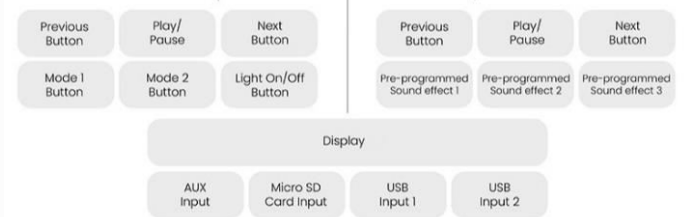

Mode A

- BT
- USB
- Micro SD Card
- FM
- AUX

Mode B

- BT
- USB

Keys & Ports

ZEB-MOVING MONSTER X10

BT Connectivity

- Turn on the speaker.
- Make sure that the Mode A or Mode B is in BT Modes (The product has dual BT).
- Search for nearby BT devices in your mobile.
- Tap on BT Name “ZEB-MOVING MONSTER X10A or ZEB-MOVING MONSTER X10B” to connect.

BT Connectivity

5 Band Equalizer

On-Off Switch

DJ Mixer Control
Rotate anti-clockwise: Mode A
Rotate clockwise: Mode B

Volume Control
Rotate anti-clockwise: Vol-
Rotate clockwise: Vol+

USB Mode

- When the speaker is on, insert a pendrive to the USB 1 or USB 2 of the speaker.
- The speaker will detect the pendrive automatically & play the songs from the it.

USB Mode

5 Band Equalizer

On-Off Switch

DJ Mixer Control
Rotate anti-clockwise: Mode A
Rotate clockwise: Mode B

Volume Control
Rotate anti-clockwise: Vol-
Rotate clockwise: Vol+

Micro SD Card Mode

- When the speaker is on, insert the Micro SD Card to the speaker
- The speaker will detect the Micro SD Card automatically & play the songs from it.

Micro SD Card Mode

5 Band Equalizer

On-Off Switch

DJ Mixer Control
Rotate anti-clockwise: Mode A
Rotate clockwise: Mode B

Volume Control
Rotate anti-clockwise: Vol-
Rotate clockwise: Vol+

FM Radio

- Switch the speaker to FM Mode by press Mode 1 Key.
- Press & Hold the Play/Pause key to auto scan the available FM Channel.
- Once the scanning is done, the speaker will start playing the first saved FM Channel.