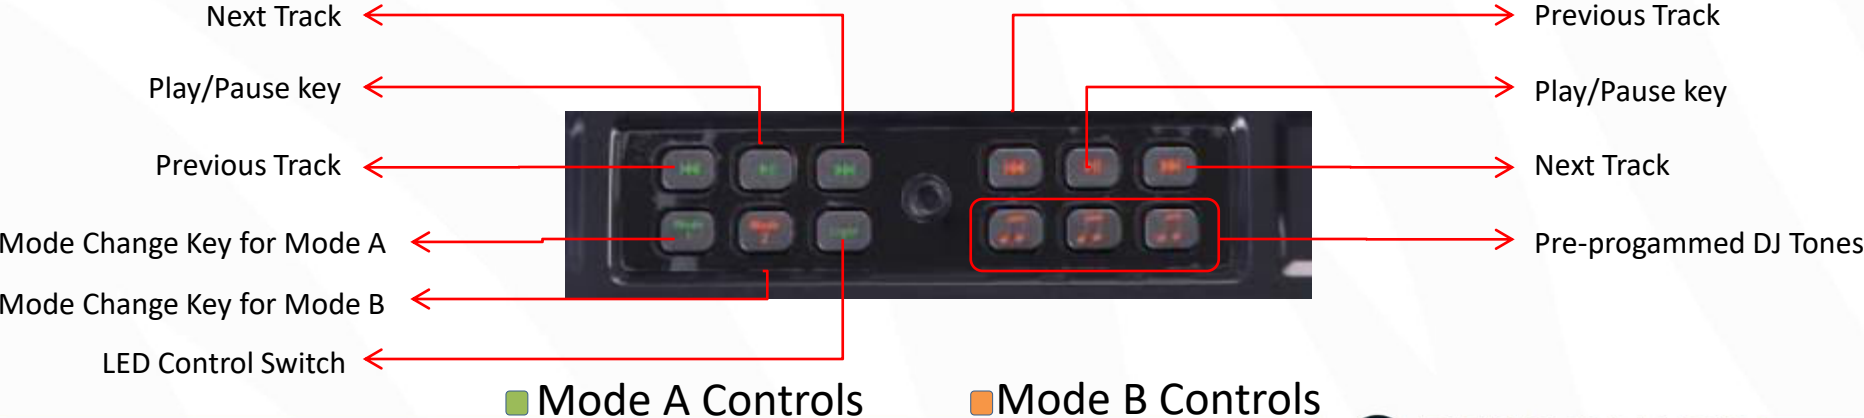

ZEB-MOVING MONSTER X10 Trolley DJ Speaker

MRP ₹ 9999/-

- Trolley Design
- Built-in Rechargeable Battery
- 8hrs* Playback Time
- Wooden Enclosure
- DJ Mixer
- Dual BT
- Dual USB
- 2 Way Speaker: 10" Full Range Drive & 1" Tweeter
- 5 Band Equalizer
- LED Display
- RGB Lights
- Remote Control

Mode A

- BT
- USB
- Micro SD Card
- FM
- AUX

Mode B

- BT
- USB

Keys & Ports

ZEB-MOVING MONSTER X10

BT Connectivity

- Turn on the speaker.
- Make sure that the Mode A or Mode B is in BT Modes (The product has dual BT).
- Search for nearby BT devices in your mobile.
- Tap on BT Name “ZEB-MOVING MONSTER X10A or ZEB-MOVING MONSTER X10B” to connect.

BT Connectivity

5 Band Equalizer

On-Off Switch

DJ Mixer Control
Rotate anti-clockwise: Mode A
Rotate clockwise: Mode B

Volume Control
Rotate anti-clockwise: Vol-
Rotate clockwise: Vol+

USB Mode

- When the speaker is on, insert a pendrive to the USB 1 or USB 2 of the speaker.
- The speaker will detect the pendrive automatically & play the songs from the it.

USB Mode

5 Band Equalizer

On-Off Switch

DJ Mixer Control
Rotate anti-clockwise: Mode A
Rotate clockwise: Mode B

Volume Control
Rotate anti-clockwise: Vol-
Rotate clockwise: Vol+

Micro SD Card Mode

- When the speaker is on, insert the Micro SD Card to the speaker
- The speaker will detect the Micro SD Card automatically & play the songs from it.