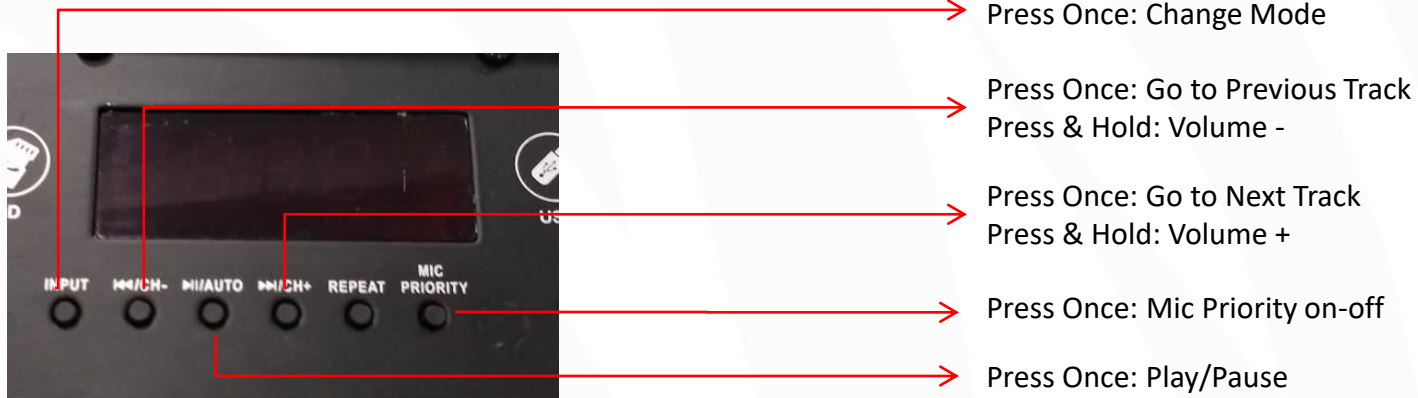

## USB/SD Card Mode

- When the speaker is on, insert a Pendrive/SD Card to the speaker.
- The speaker will detect the Pendrive/SD Card automatically & play the songs from the it.