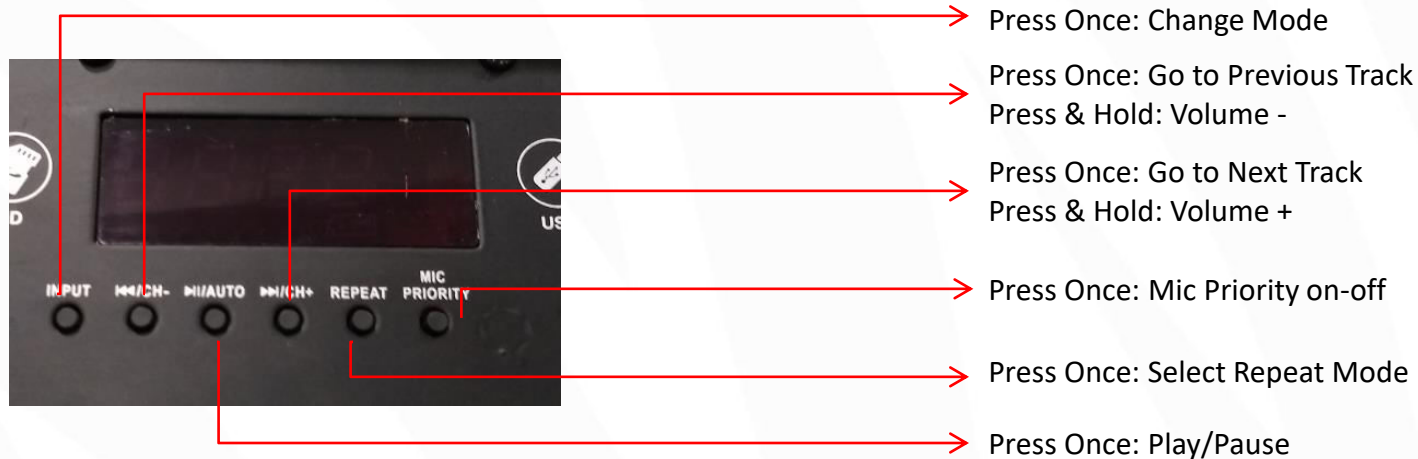

## USB/SD Card Mode

- When the speaker is on, insert a Pendrive/SD Card to the speaker.
- The speaker will detect the Pendrive/SD Card automatically & play the songs from the it.