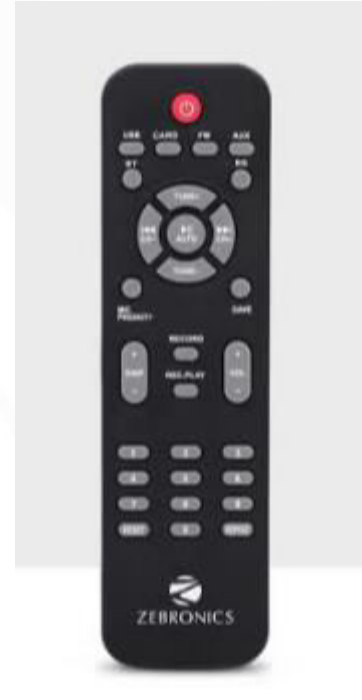

MRP ₹ 11999/-

ZEB-TRX12L  
Trolley DJ Speaker

- Trolley Design
- Built-in Rechargeable Battery
- 10hrs\* playback time
- 2 Way Speaker: 12" Full Range Drive & 1" Tweeter
- Wireless Mic
- Recording
- LED Display
- RGB Lights with on-off Switch
- Remote Control
- Supports External Battery

- BT
- USB
- SD Card
- FM
- AUX
- 1 x Mic
- 1 x Guitar In

# Keys & Ports

ZEB-TRX12L