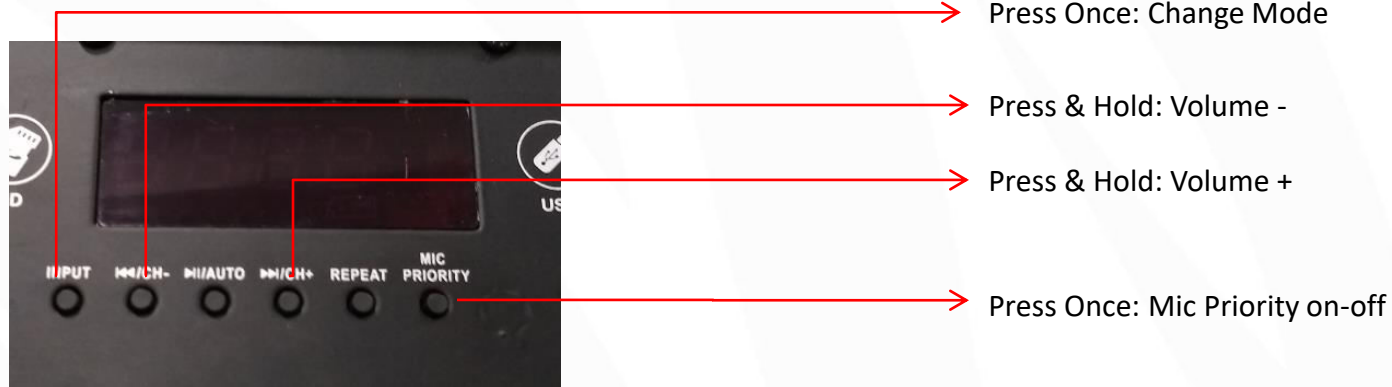

AUX Mode

- Once the speaker is in AUX Mode, connect the AUX cable to the speaker & connect the other end to a audio source (Eg. Computer, mobile).
- Now the songs played by the audio source can be heard through the speaker.