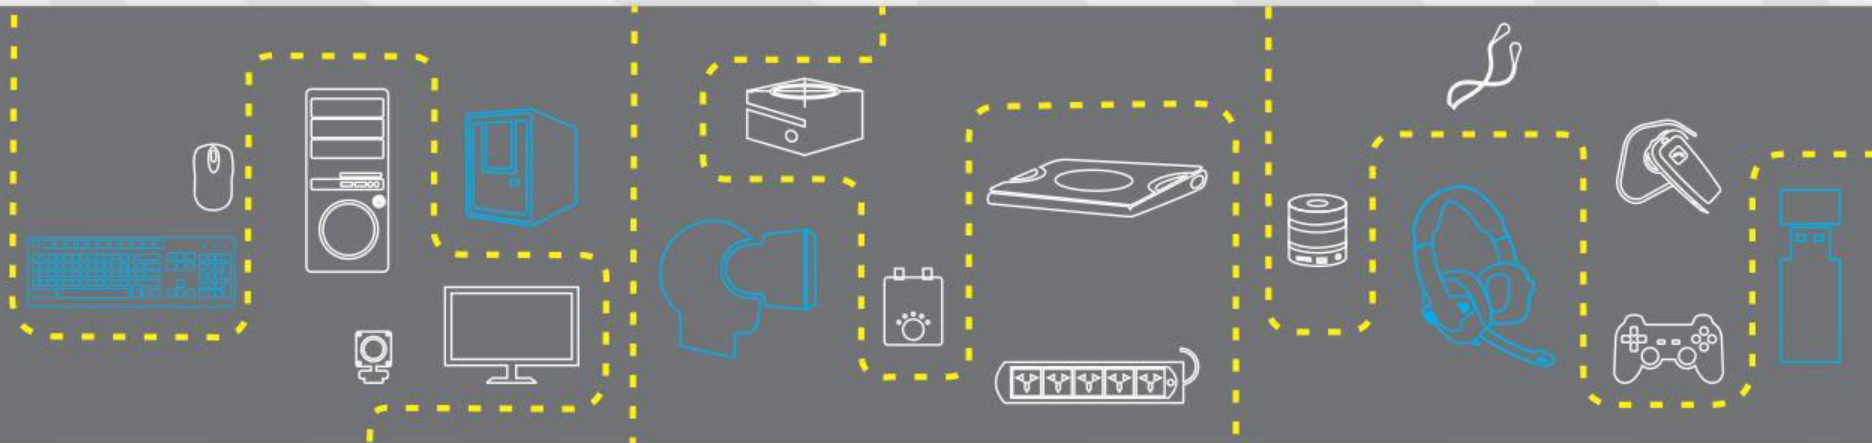

ZEBRONICS

ALWAYS AHEAD

Since 1997

IT & Gaming Peripherals • Sound Systems • Surveillance • Mobile & Lifestyle Accessories

CELEBRATING
21st YEAR
excellence • quality • reliability

WINNER 75 INDUSTRY AWARDS